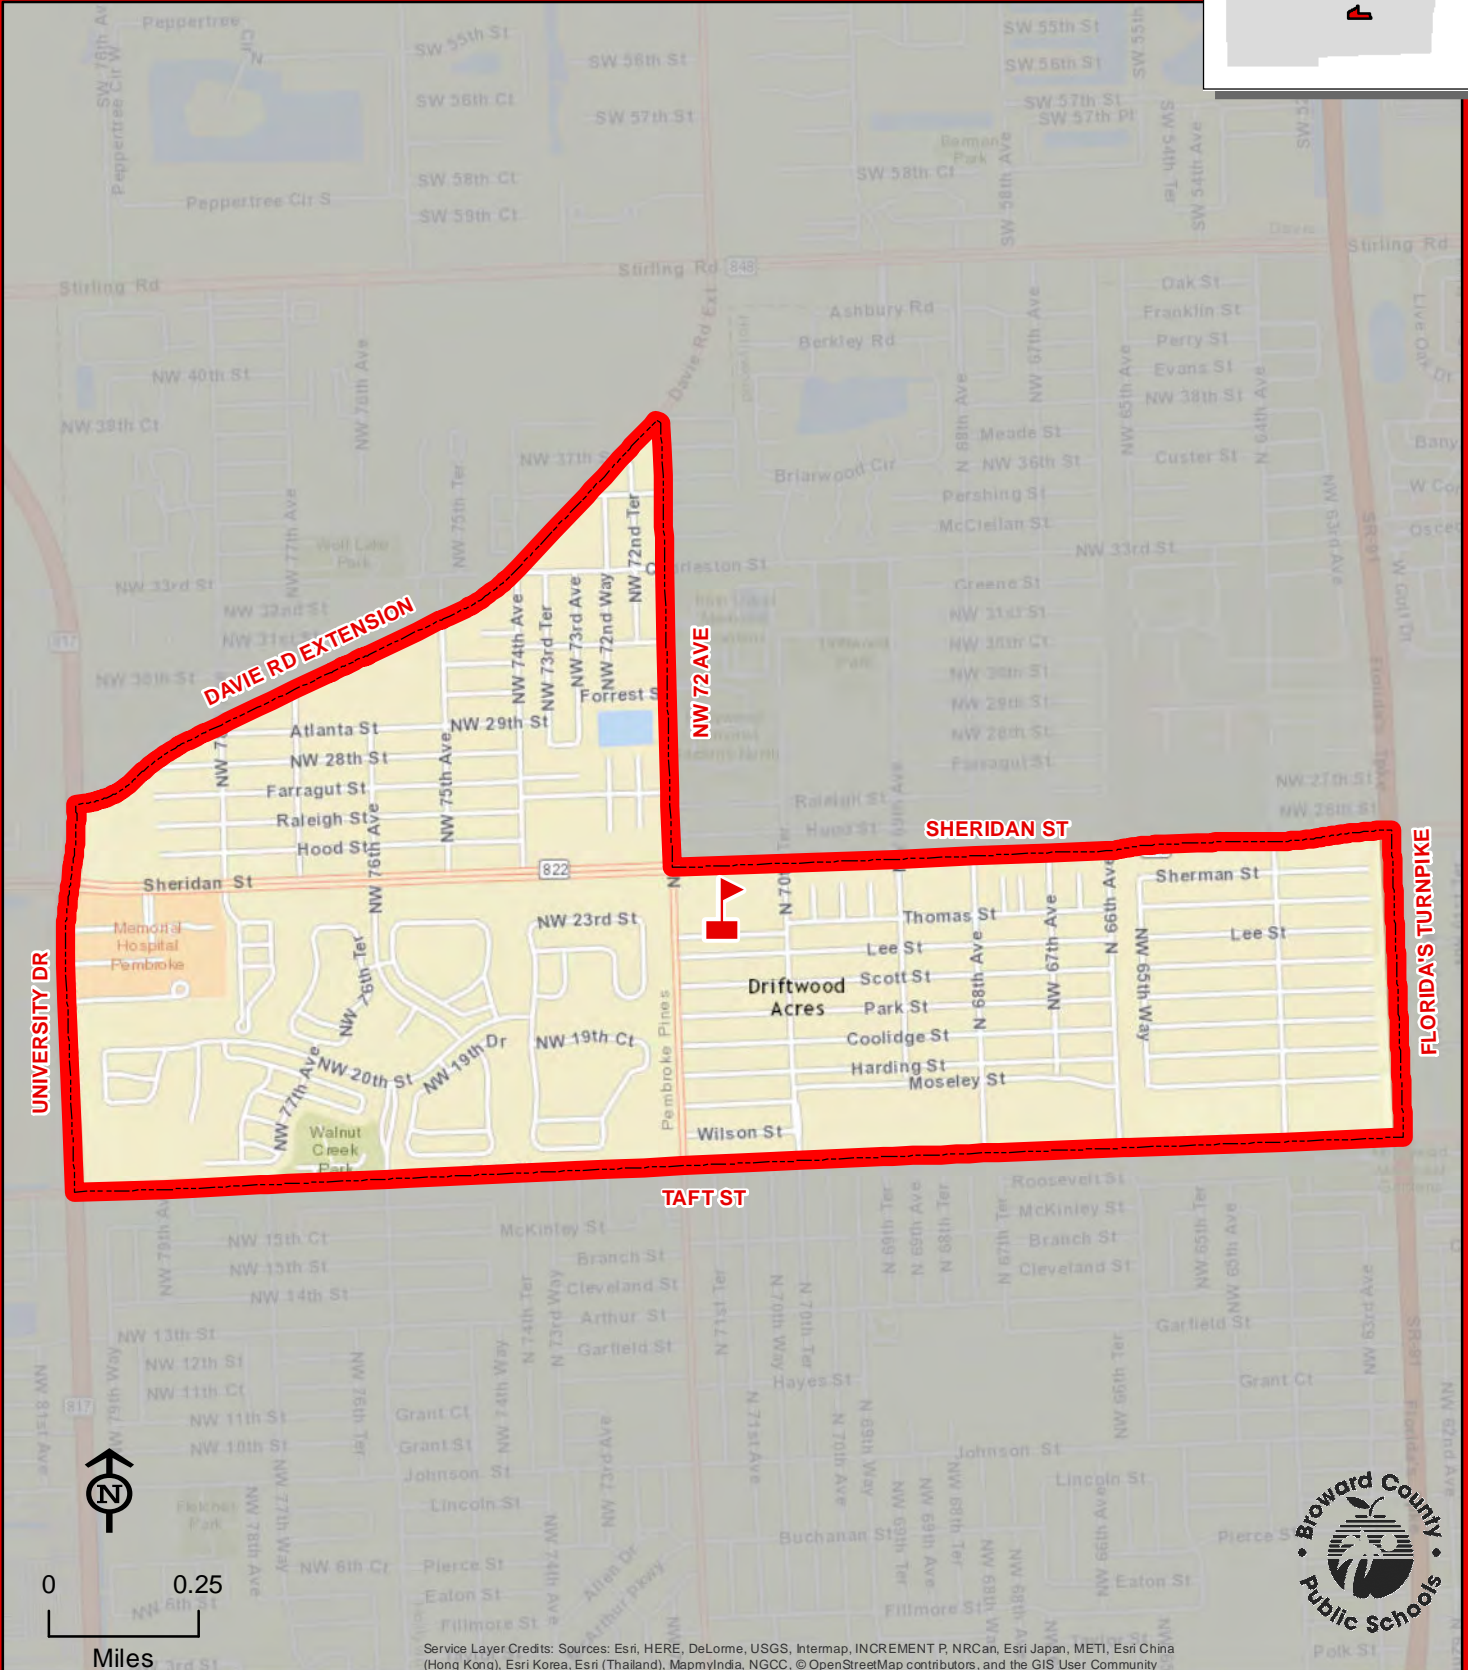

SHERIDAN PARK ELEMENTARY SCHOOL

2310 N 70 TERRACE
HOLLYWOOD, FLORIDA 33024
754-323-7350

Innovative Program

THIS MAP IS FOR CONCEPTUAL PURPOSES ONLY AND SHOULD NOT BE USED FOR LEGAL BOUNDARY DETERMINATIONS

SHERIDAN PARK