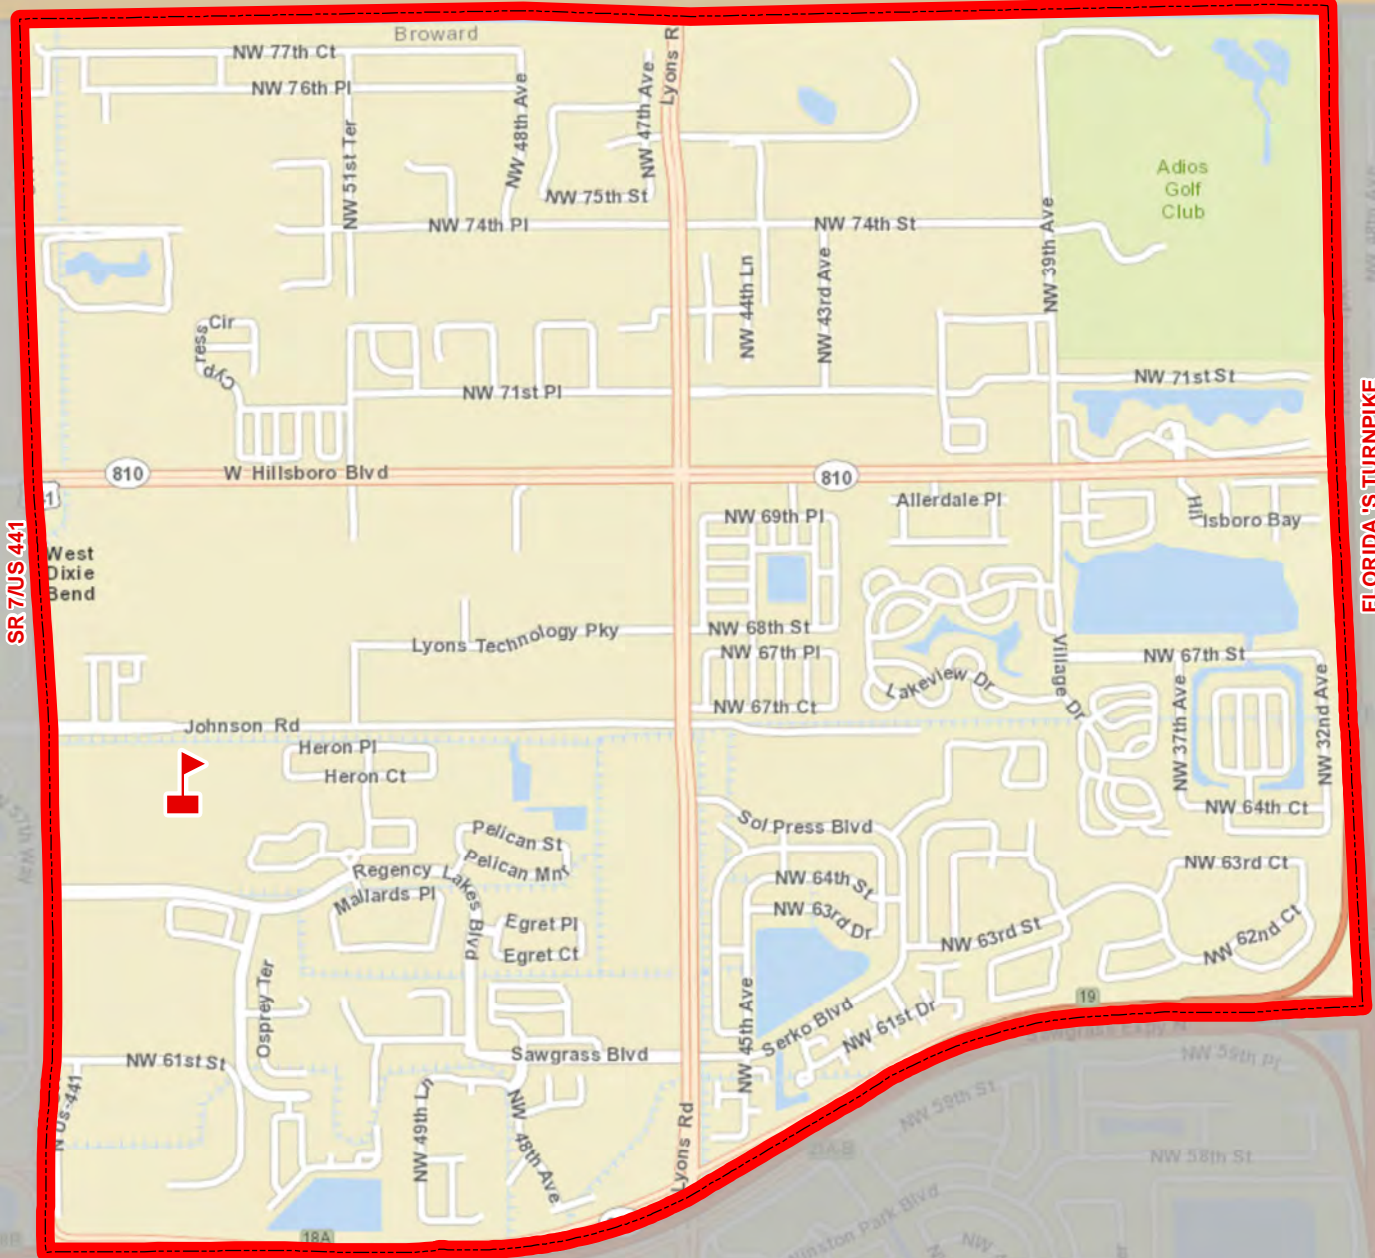

BROWARD/PALM BEACH COUNTY LINE