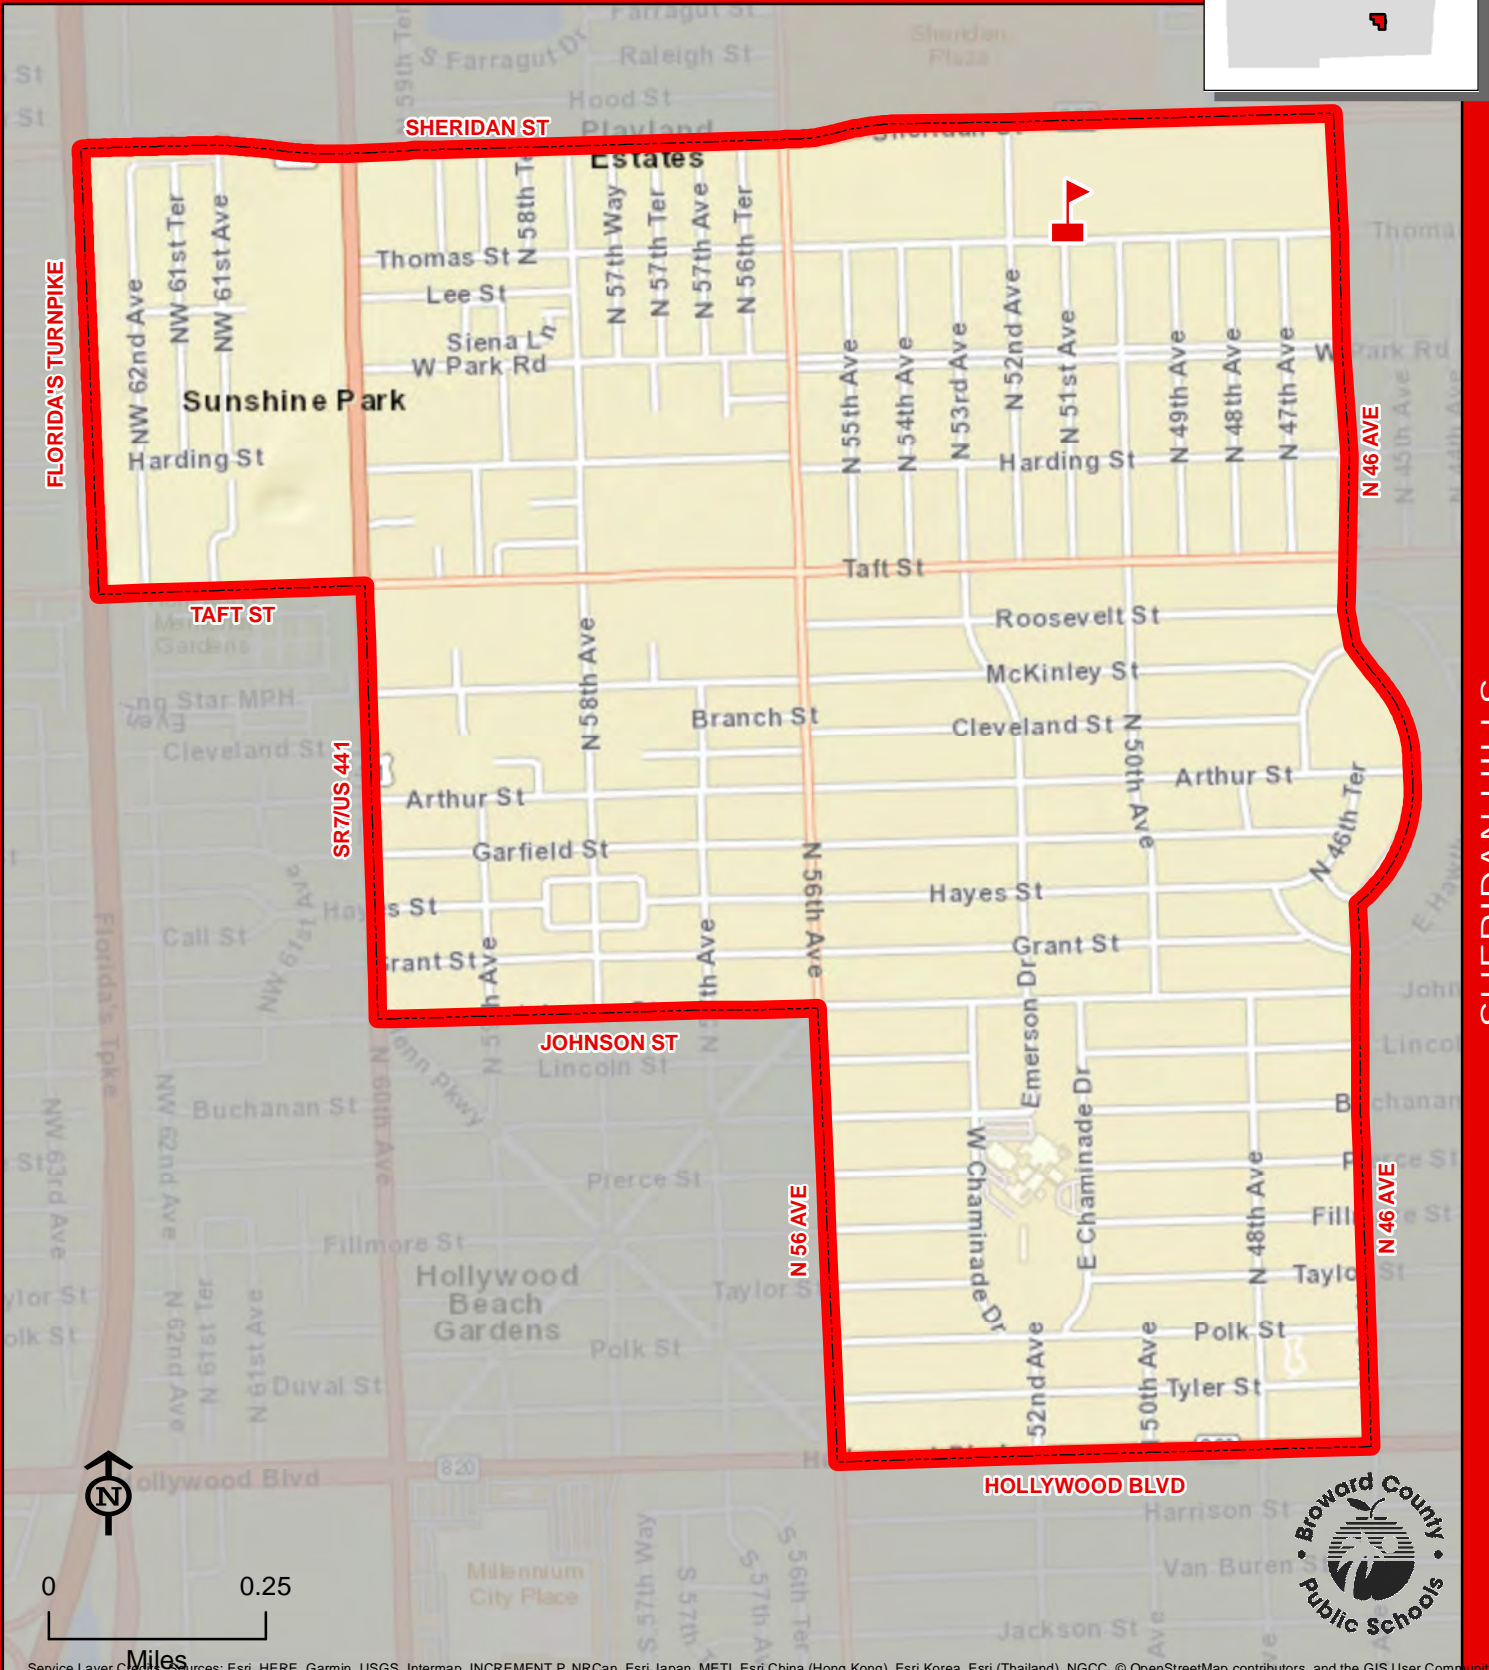

SEA CASTLE

THIS MAP IS FOR CONCEPTUAL PURPOSES ONLY AND SHOULD NOT BE USED FOR LEGAL BOUNDARY DETERMINATIONS

SHERIDAN HILLS ELEMENTARY SCHOOL

5001 THOMAS STREET
HOLLYWOOD, FLORIDA 33021
754-323-7300

Innovative Program