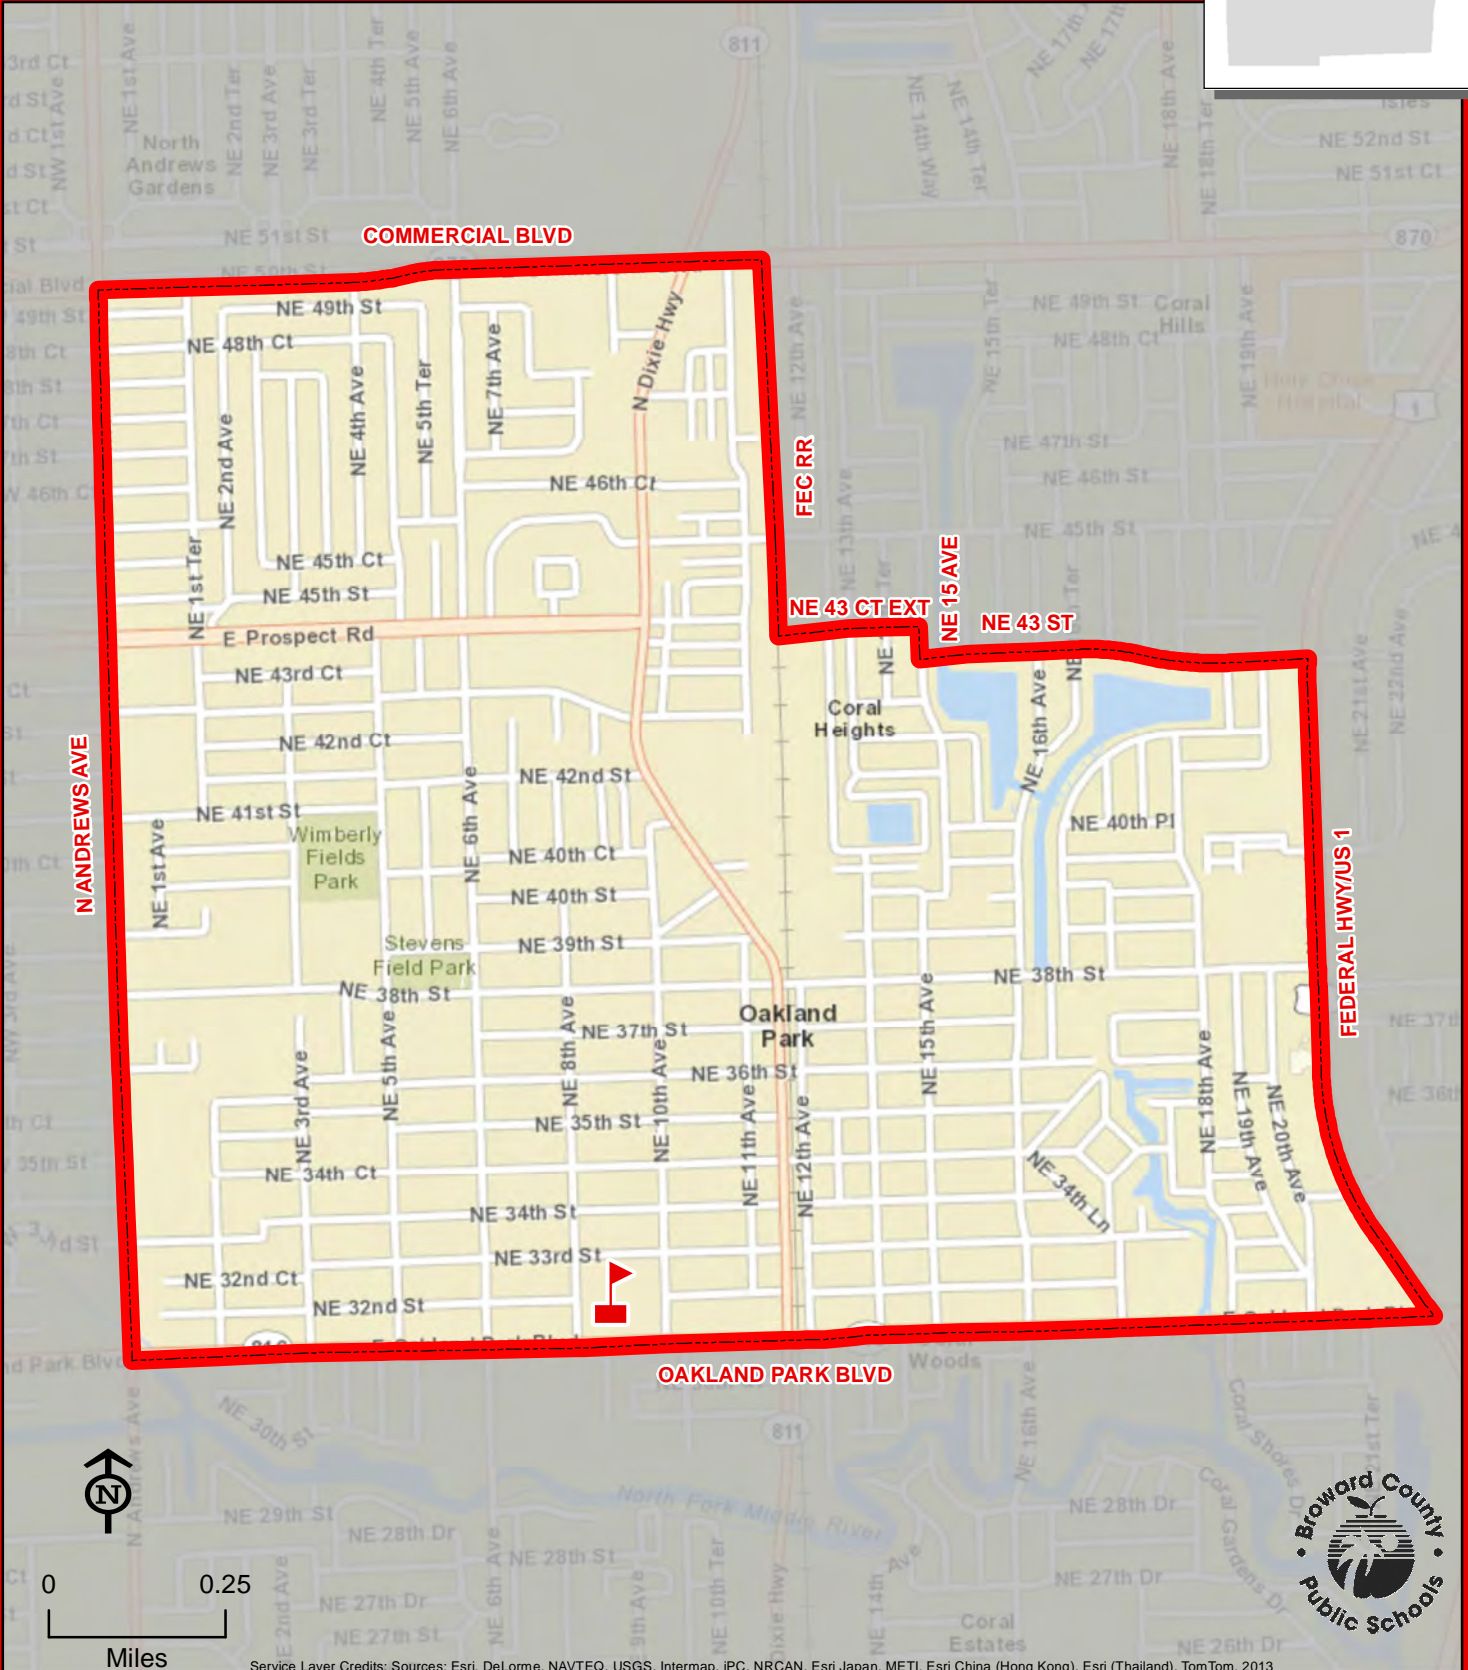

OAKLAND PARK ELEMENTARY SCHOOL

936 NE 33 STREET
OAKLAND PARK, FLORIDA 33334
754-322-7500

THIS MAP IS FOR CONCEPTUAL PURPOSES ONLY AND SHOULD NOT BE USED FOR LEGAL BOUNDARY DETERMINATIONS