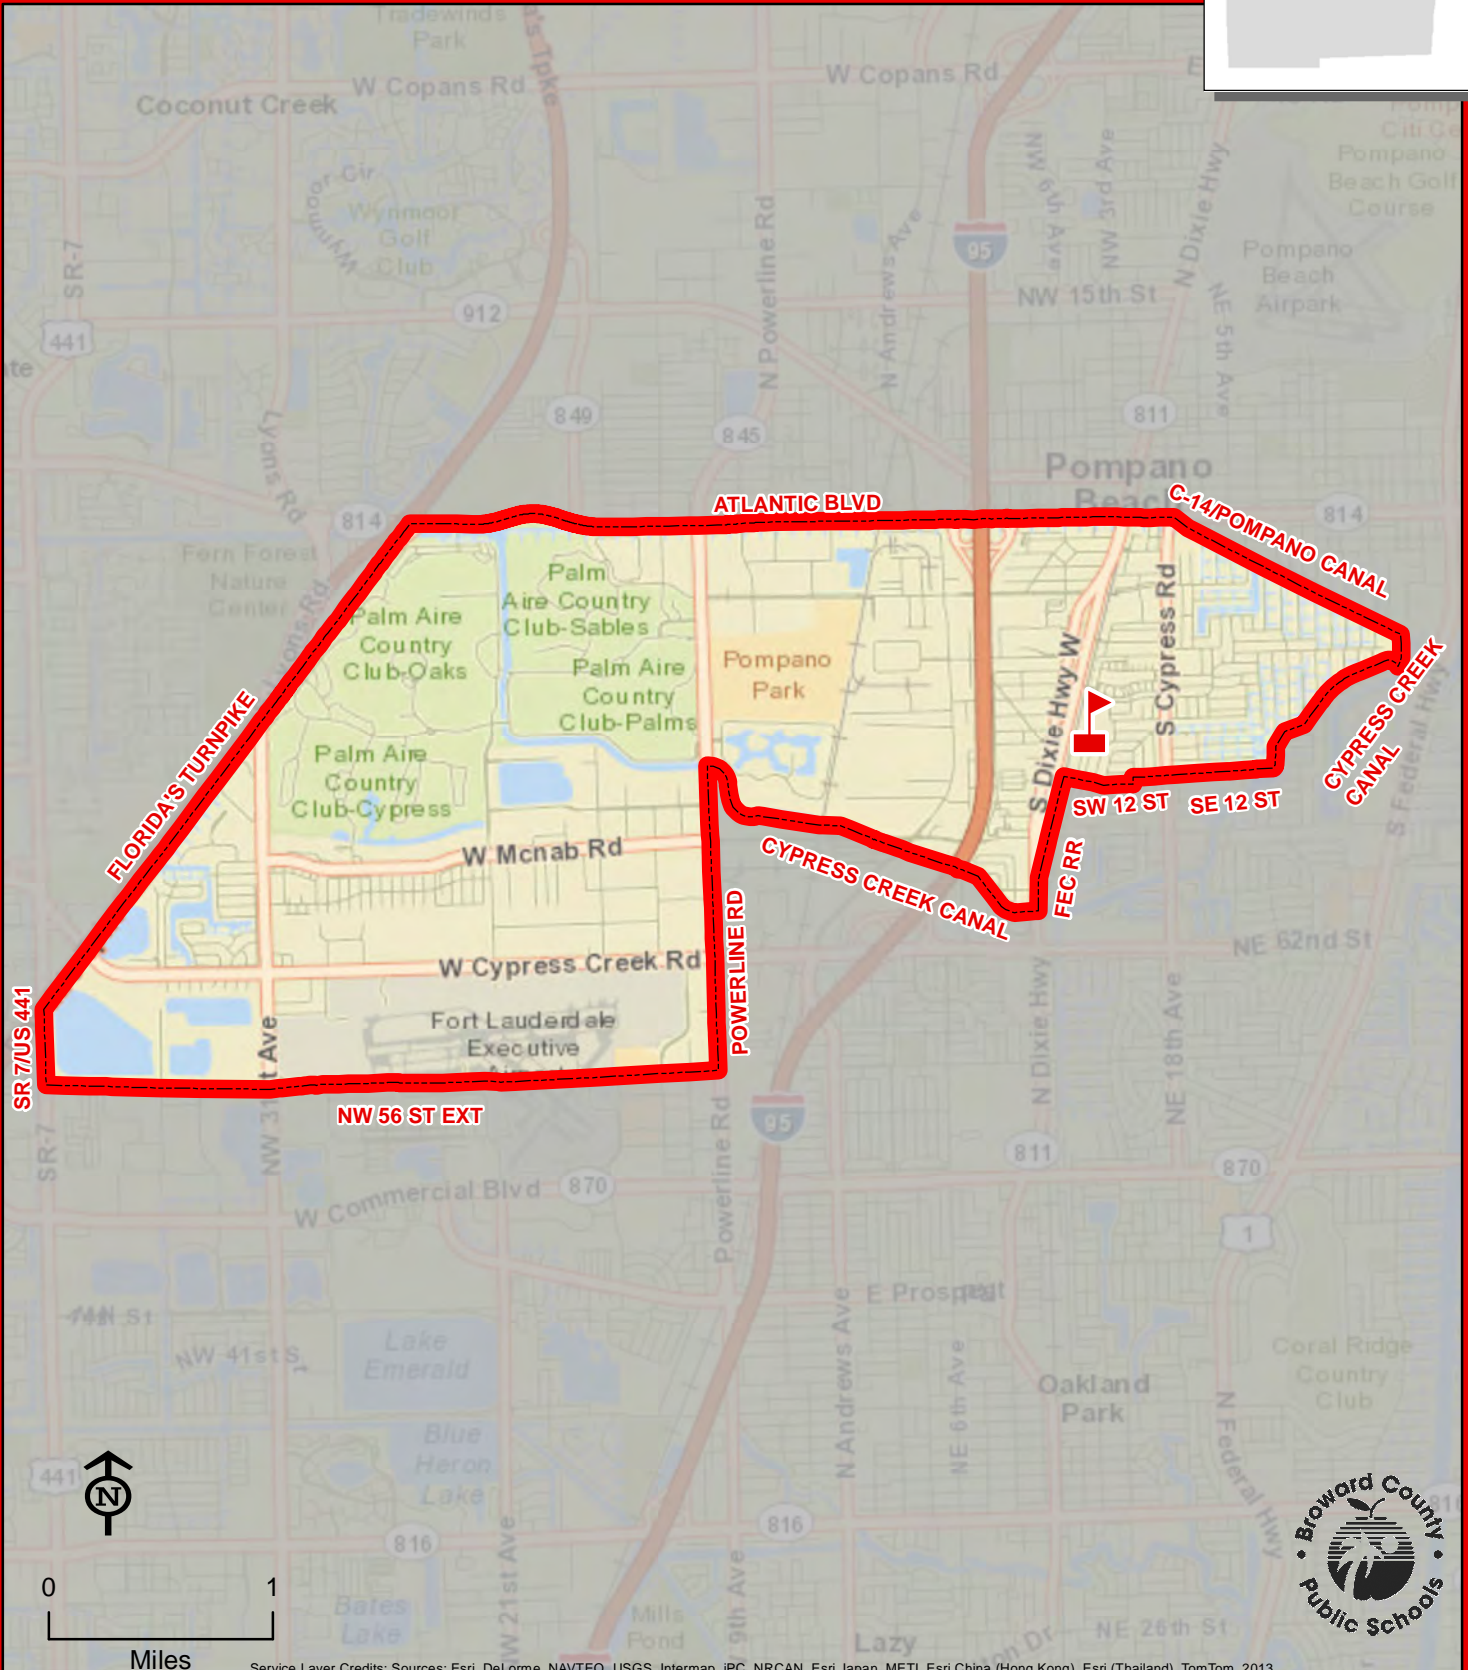

CYPRESS ELEMENTARY SCHOOL

851 SW 3 AVENUE
POMPANO BEACH, FLORIDA 33060
754-322-6050

CYPRESS

THIS MAP IS FOR CONCEPTUAL PURPOSES ONLY AND SHOULD NOT BE USED FOR LEGAL BOUNDARY DETERMINATIONS