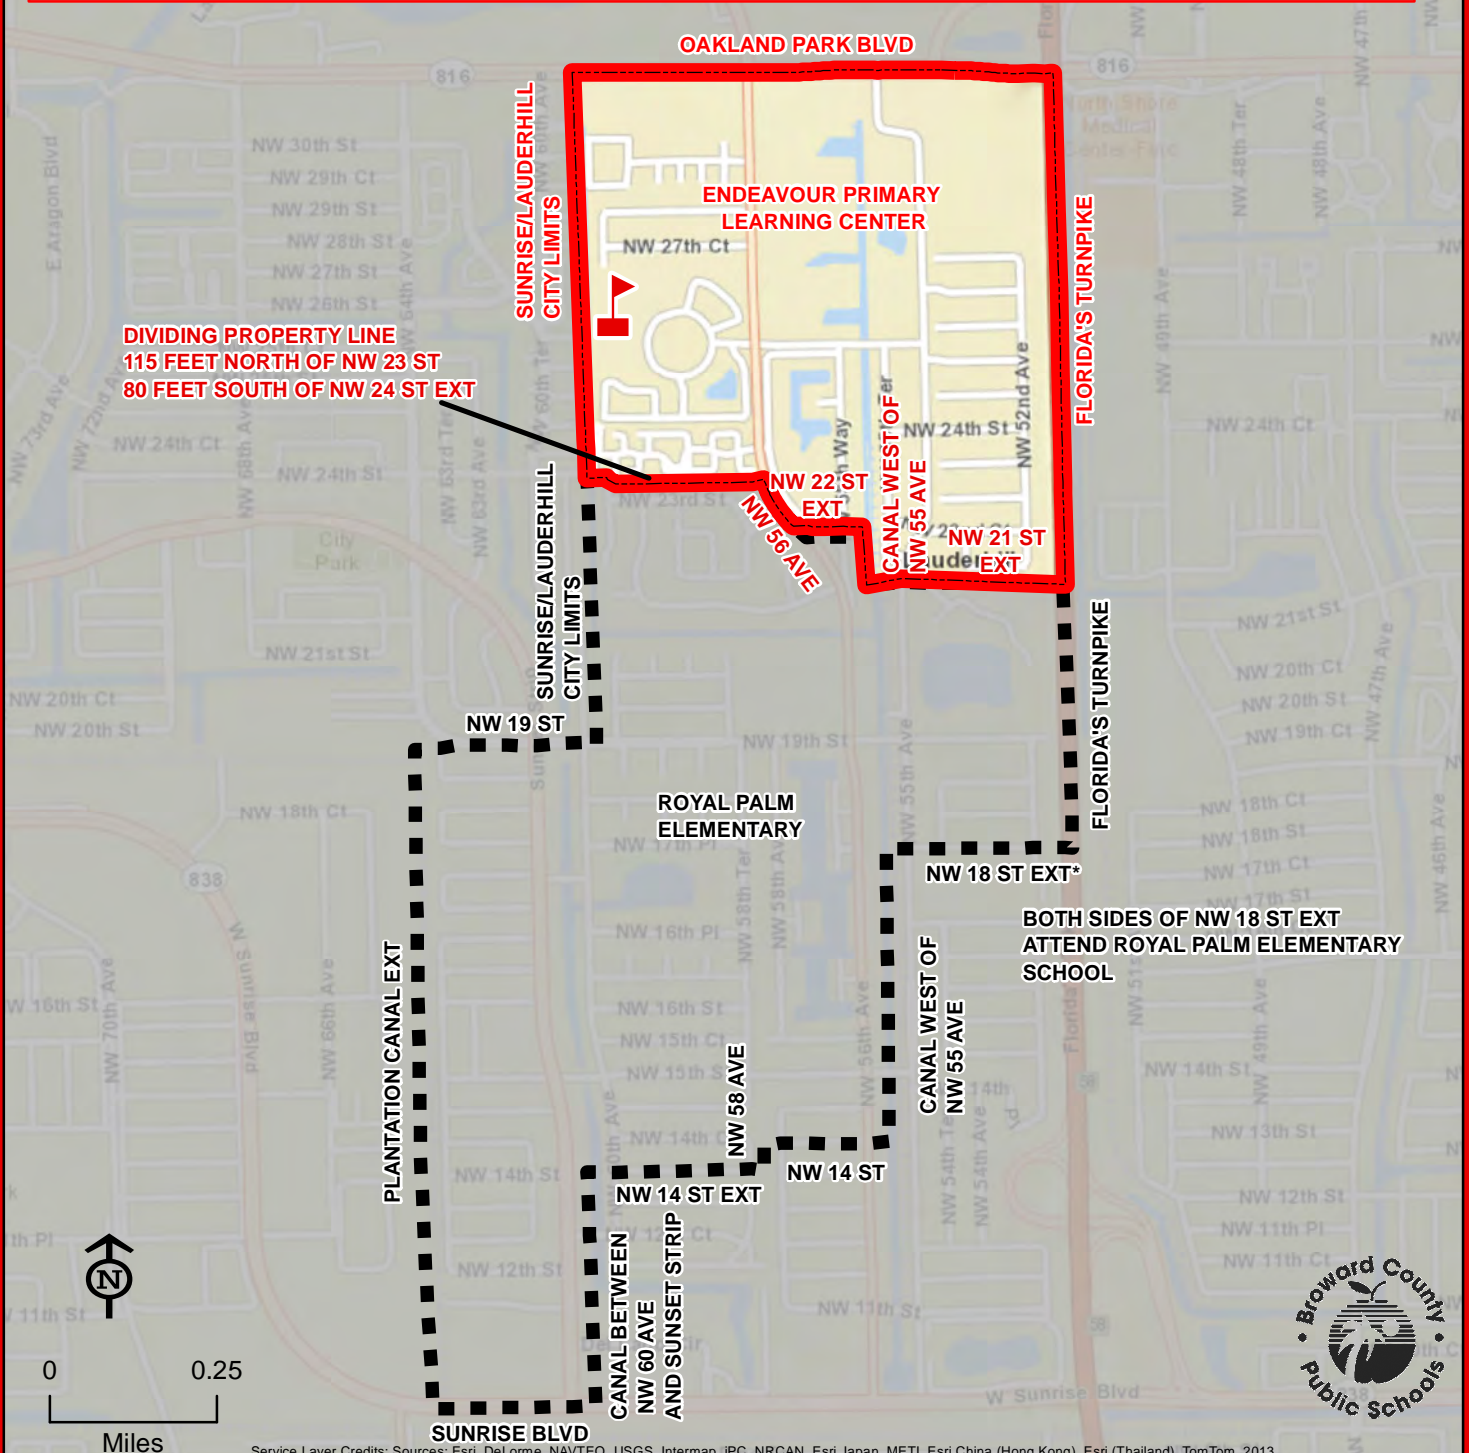

ENDEAVOUR PRIMARY LEARNING CENTER

THIS MAP IS FOR CONCEPTUAL PURPOSES ONLY AND SHOULD NOT BE USED FOR LEGAL BOUNDARY DETERMINATIONS