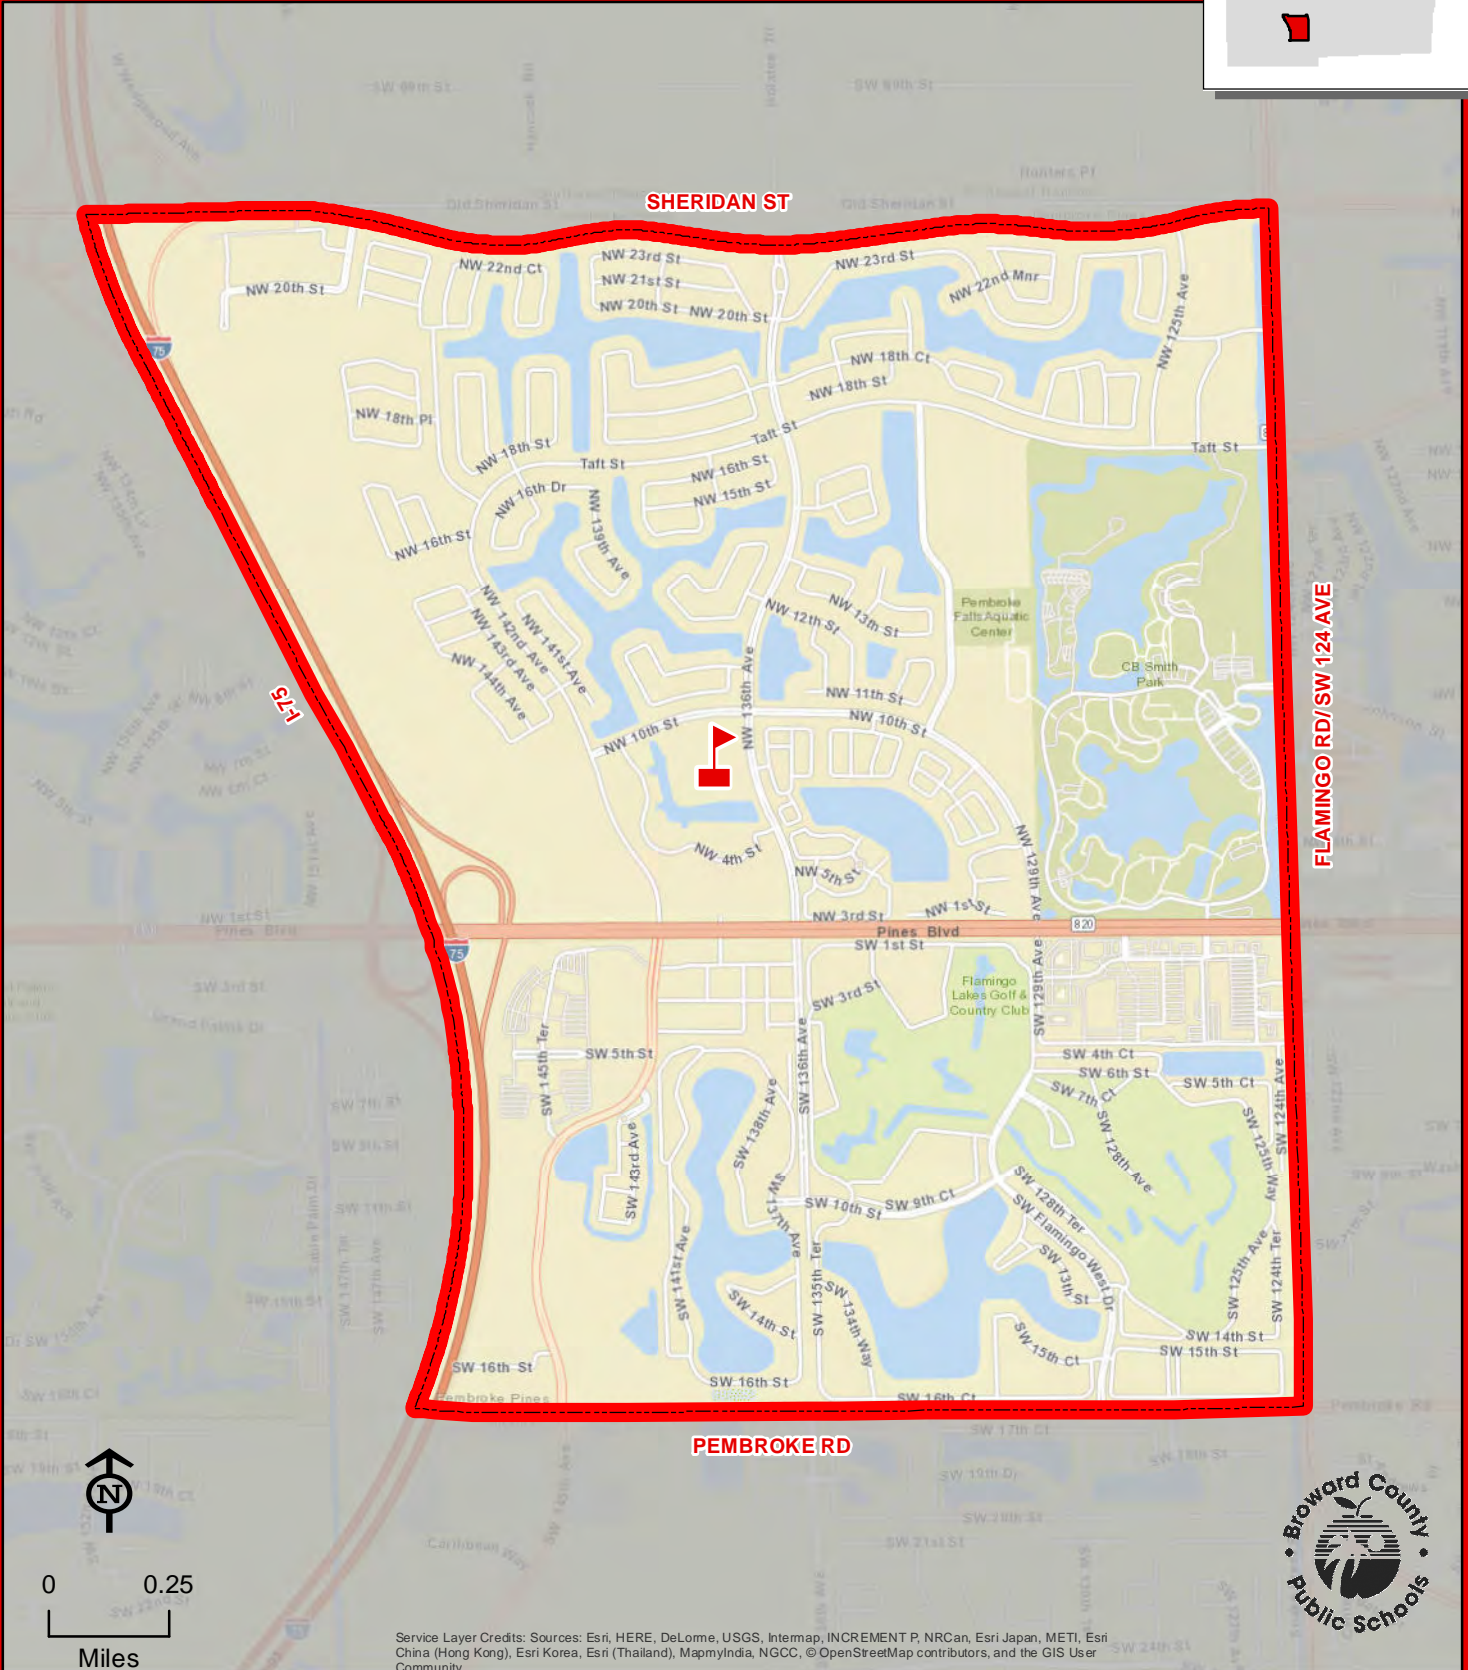

LAKESIDE ELEMENTARY SCHOOL

900 NW 136 AVENUE
PEMBROKE PINES, FLORIDA 33028
754-323-6400

Innovative Program

THIS MAP IS FOR CONCEPTUAL PURPOSES ONLY AND SHOULD NOT BE USED FOR LEGAL BOUNDARY DETERMINATIONS