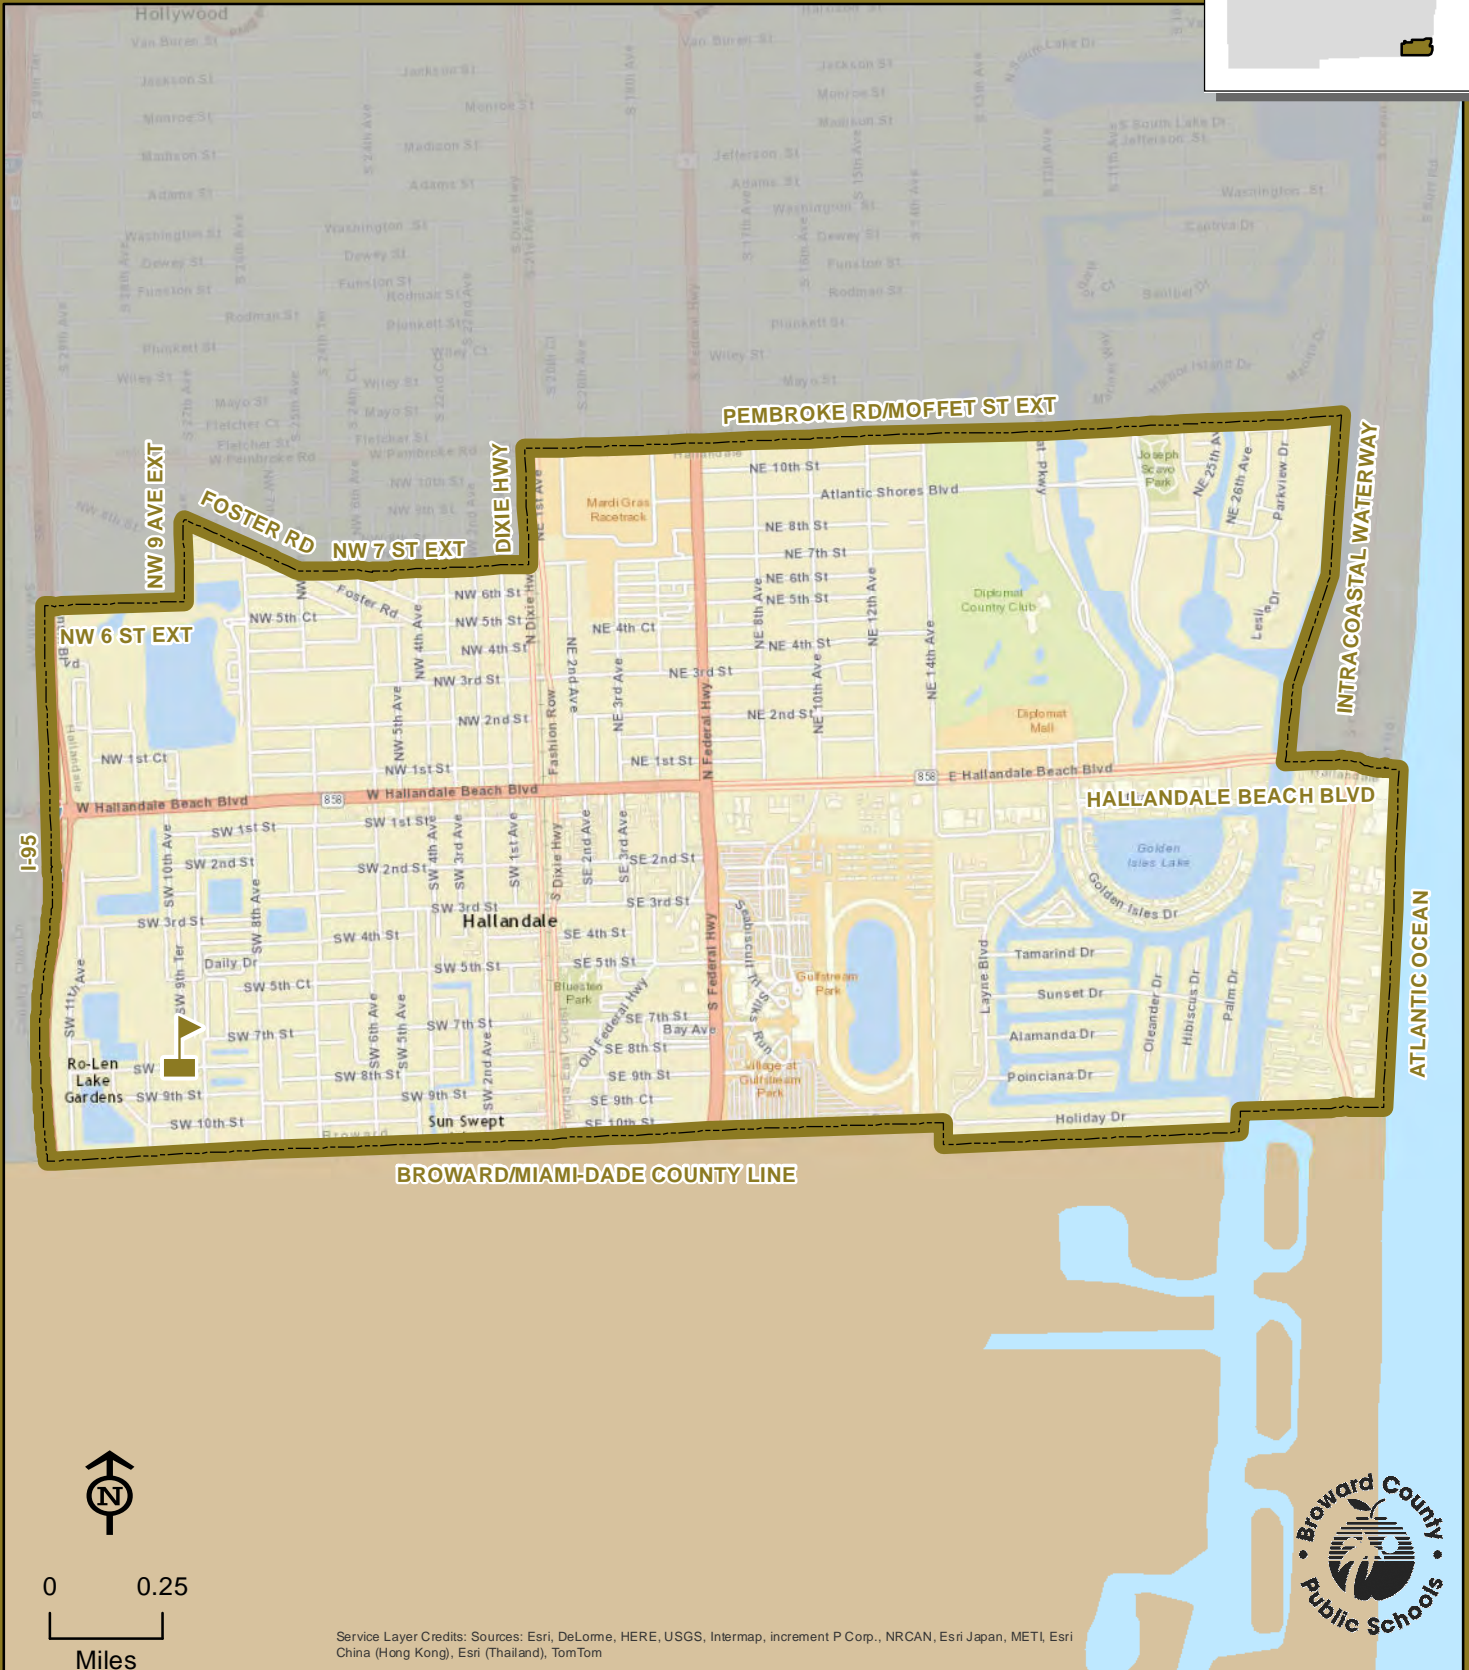

GULFSTREAM ACADEMY OF HALLANDALE BEACH

(K-8)

900 SW 8 STREET
HALLANDALE, FLORIDA 33009
754-323-5950

Innovative Program

GULFSTREAM ACADEMY OF HALLANDALE BEACH (K-8)

0 0.25
Miles

Service Layer Credits: Sources: Esri, DeLorme, HERE, USGS, Intermap, increment P Corp., NRCAN, Esri Japan, METI, Esri China (Hong Kong), Esri (Thailand), TomTom

THIS MAP IS FOR CONCEPTUAL PURPOSES ONLY AND SHOULD NOT BE USED FOR LEGAL BOUNDARY DETERMINATIONS