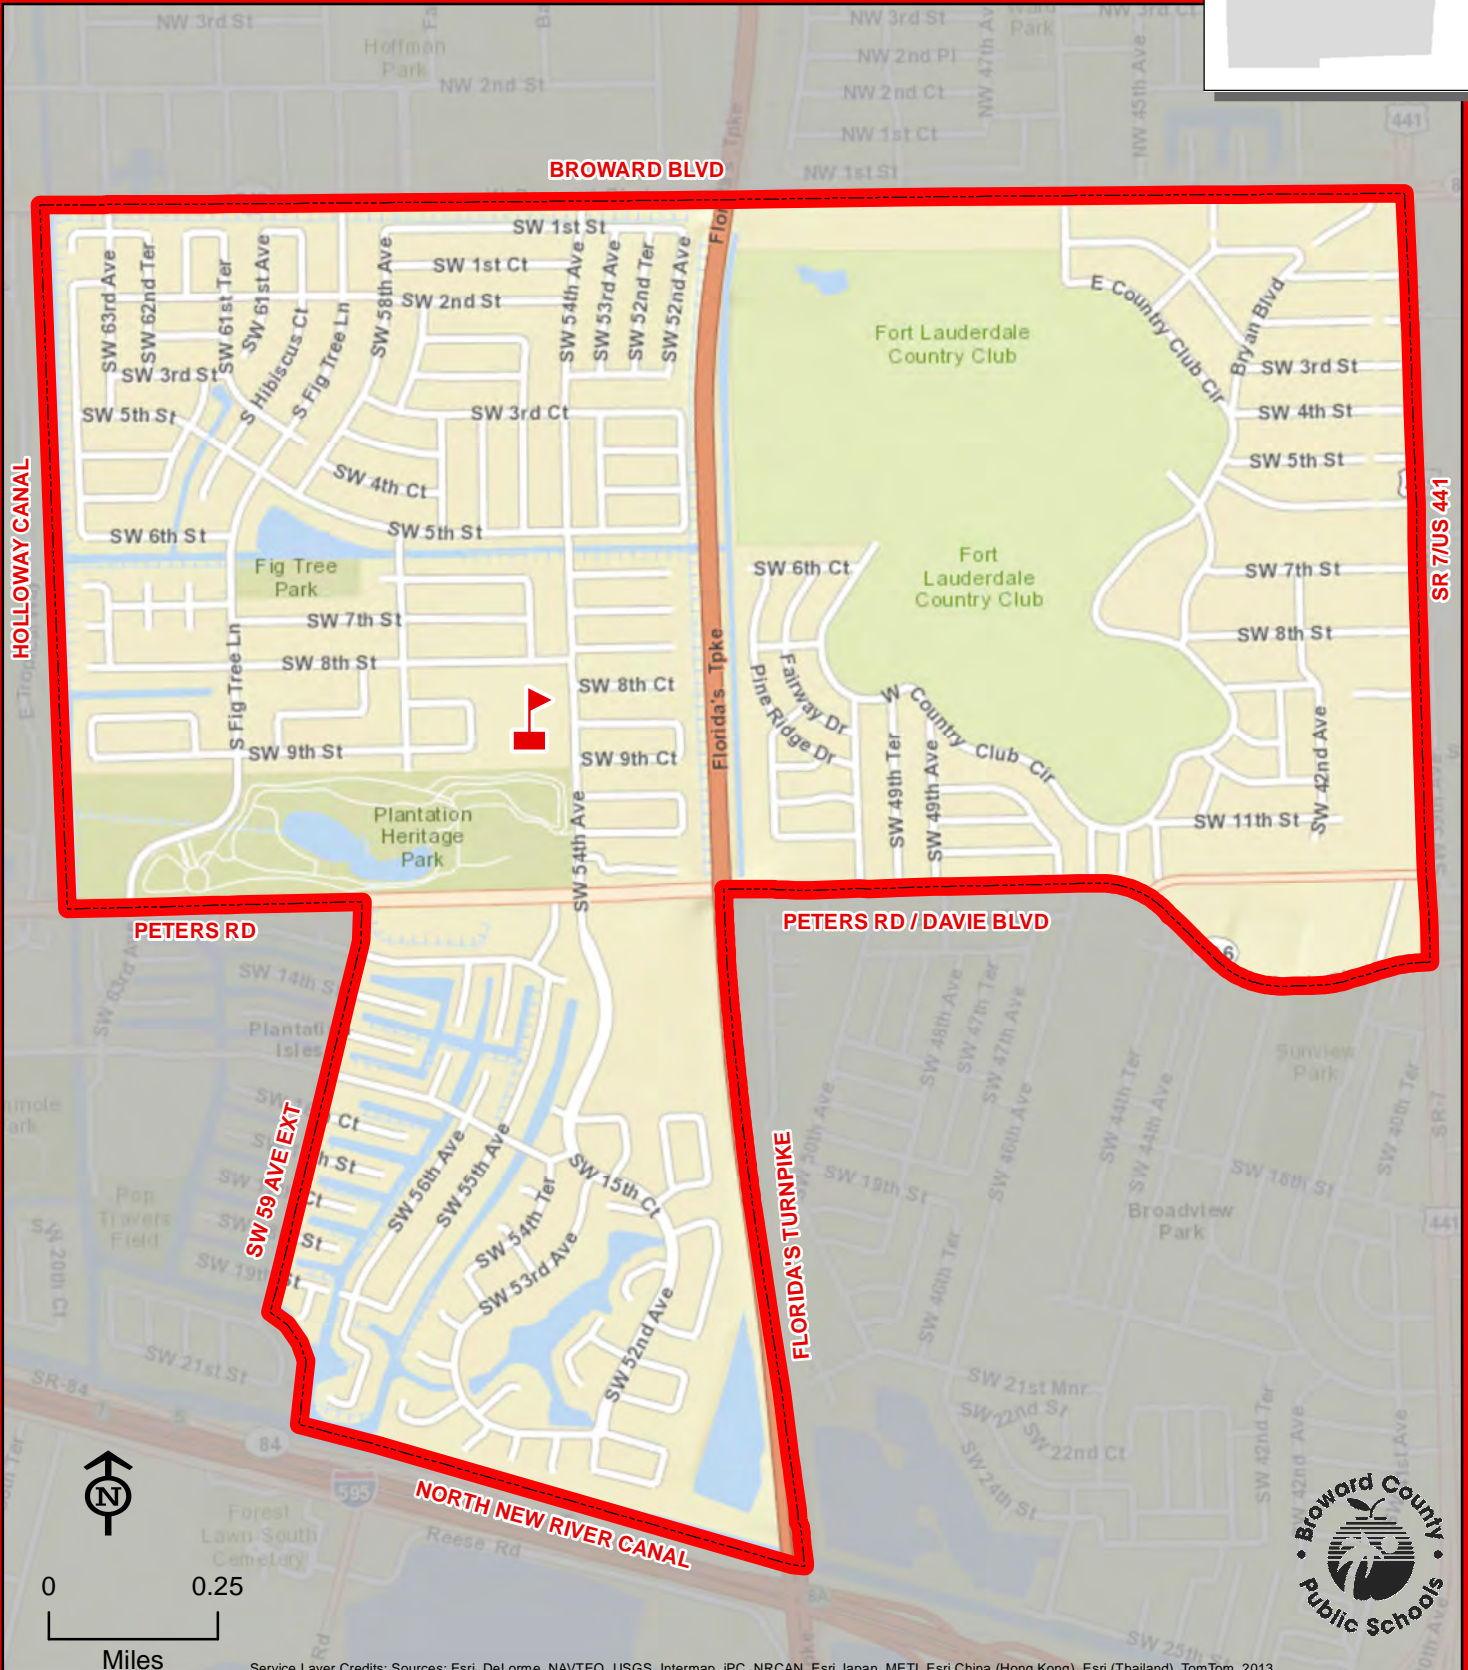

875 SW 54 AVENUE
PLANTATION, FLORIDA 33317
754-323-7150

Service Layer Credits: Sources: Esri, DeLorme, NAVTEQ, USGS, Intermap, iPC, NRCAN, Esri Japan, METI, Esri China (Hong Kong), Esri (Thailand), TomTom, 2013