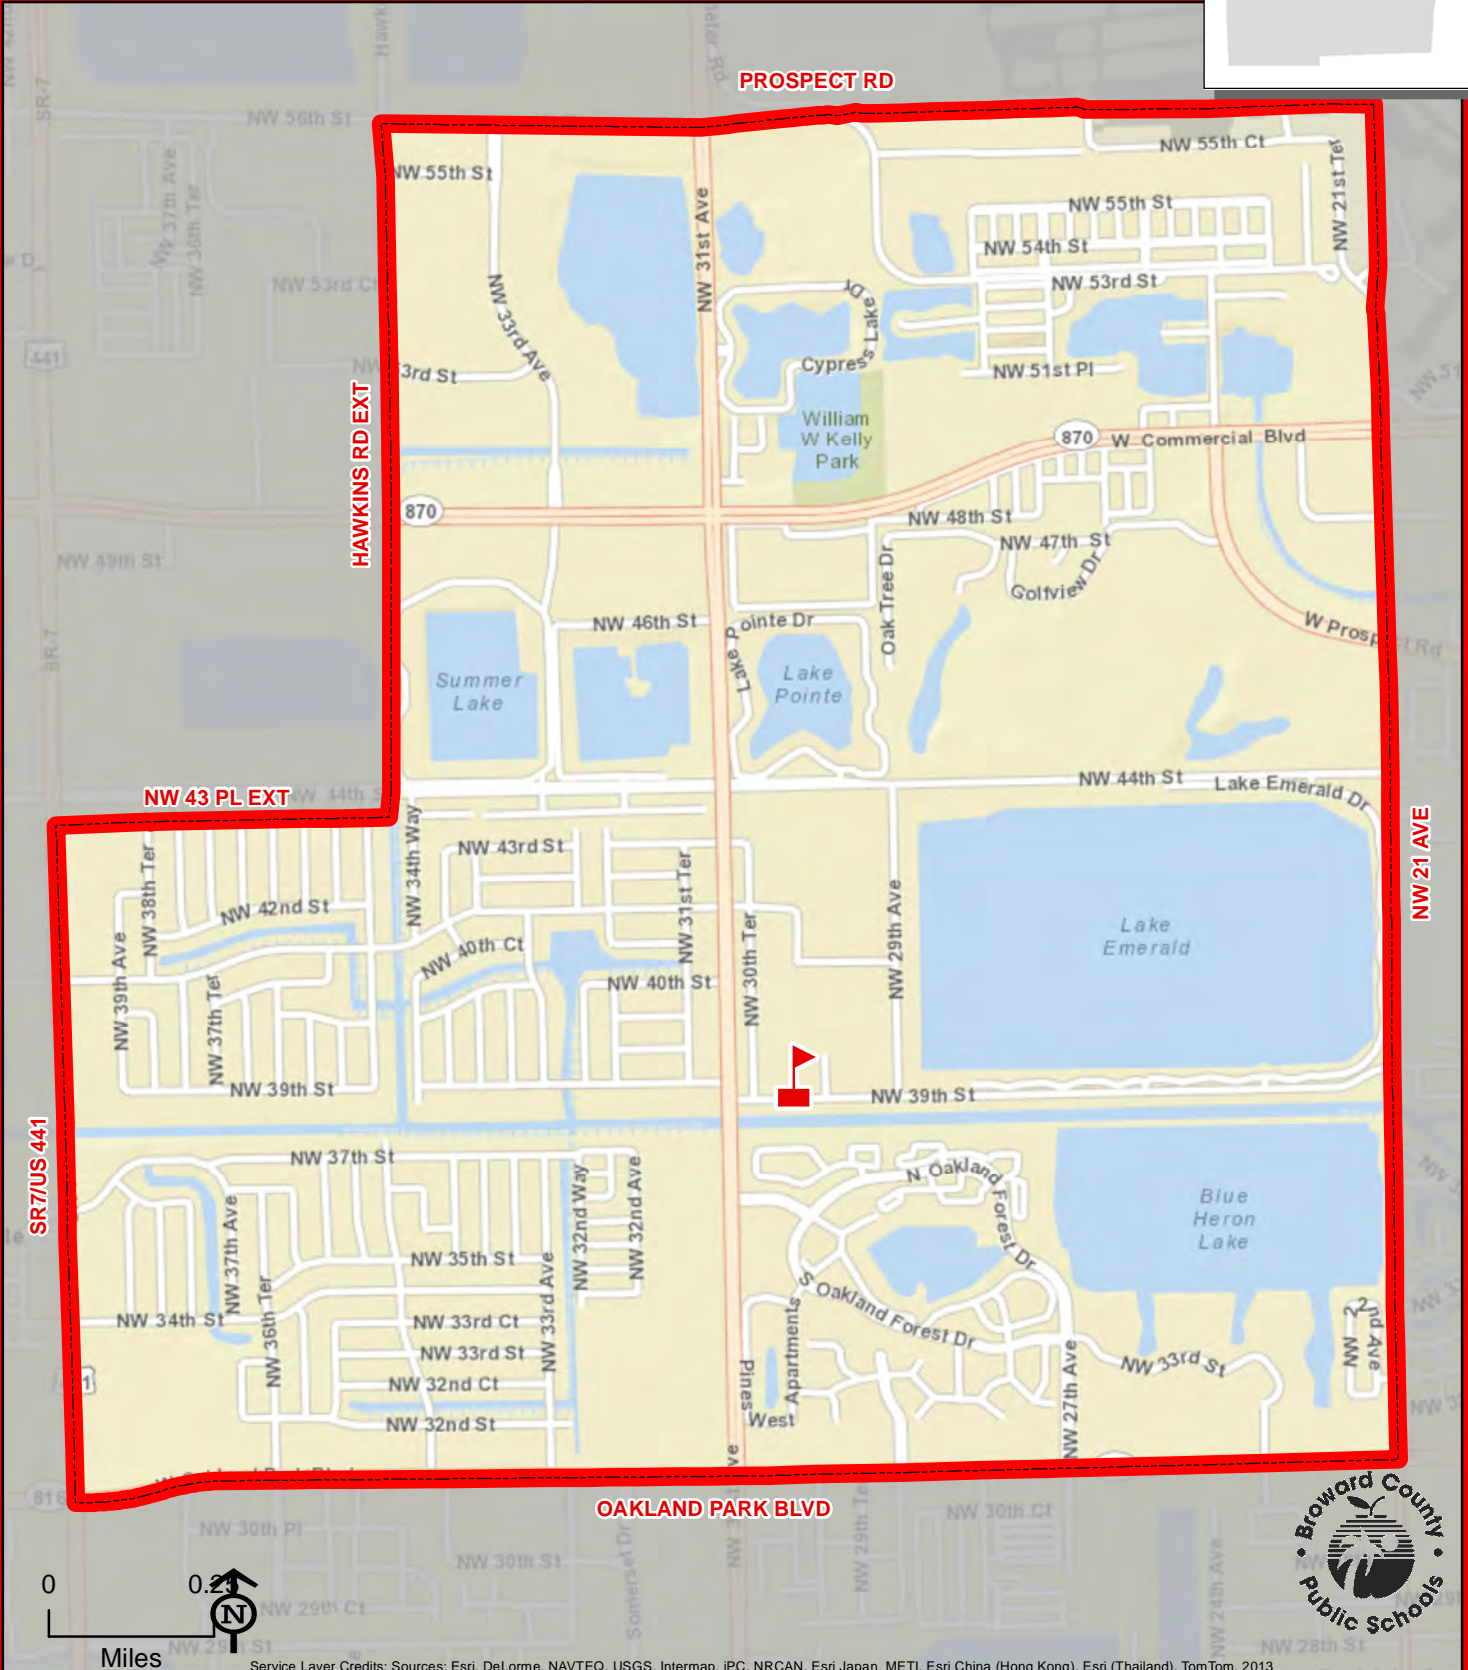

ORIOLE ELEMENTARY SCHOOL

3081 NW 39 STREET
LAUDERDALE LAKES, FLORIDA 33309
754-322-7550

NW 21 AVE

ORIOLE

THIS MAP IS FOR CONCEPTUAL PURPOSES ONLY AND SHOULD NOT BE USED FOR LEGAL BOUNDARY DETERMINATIONS