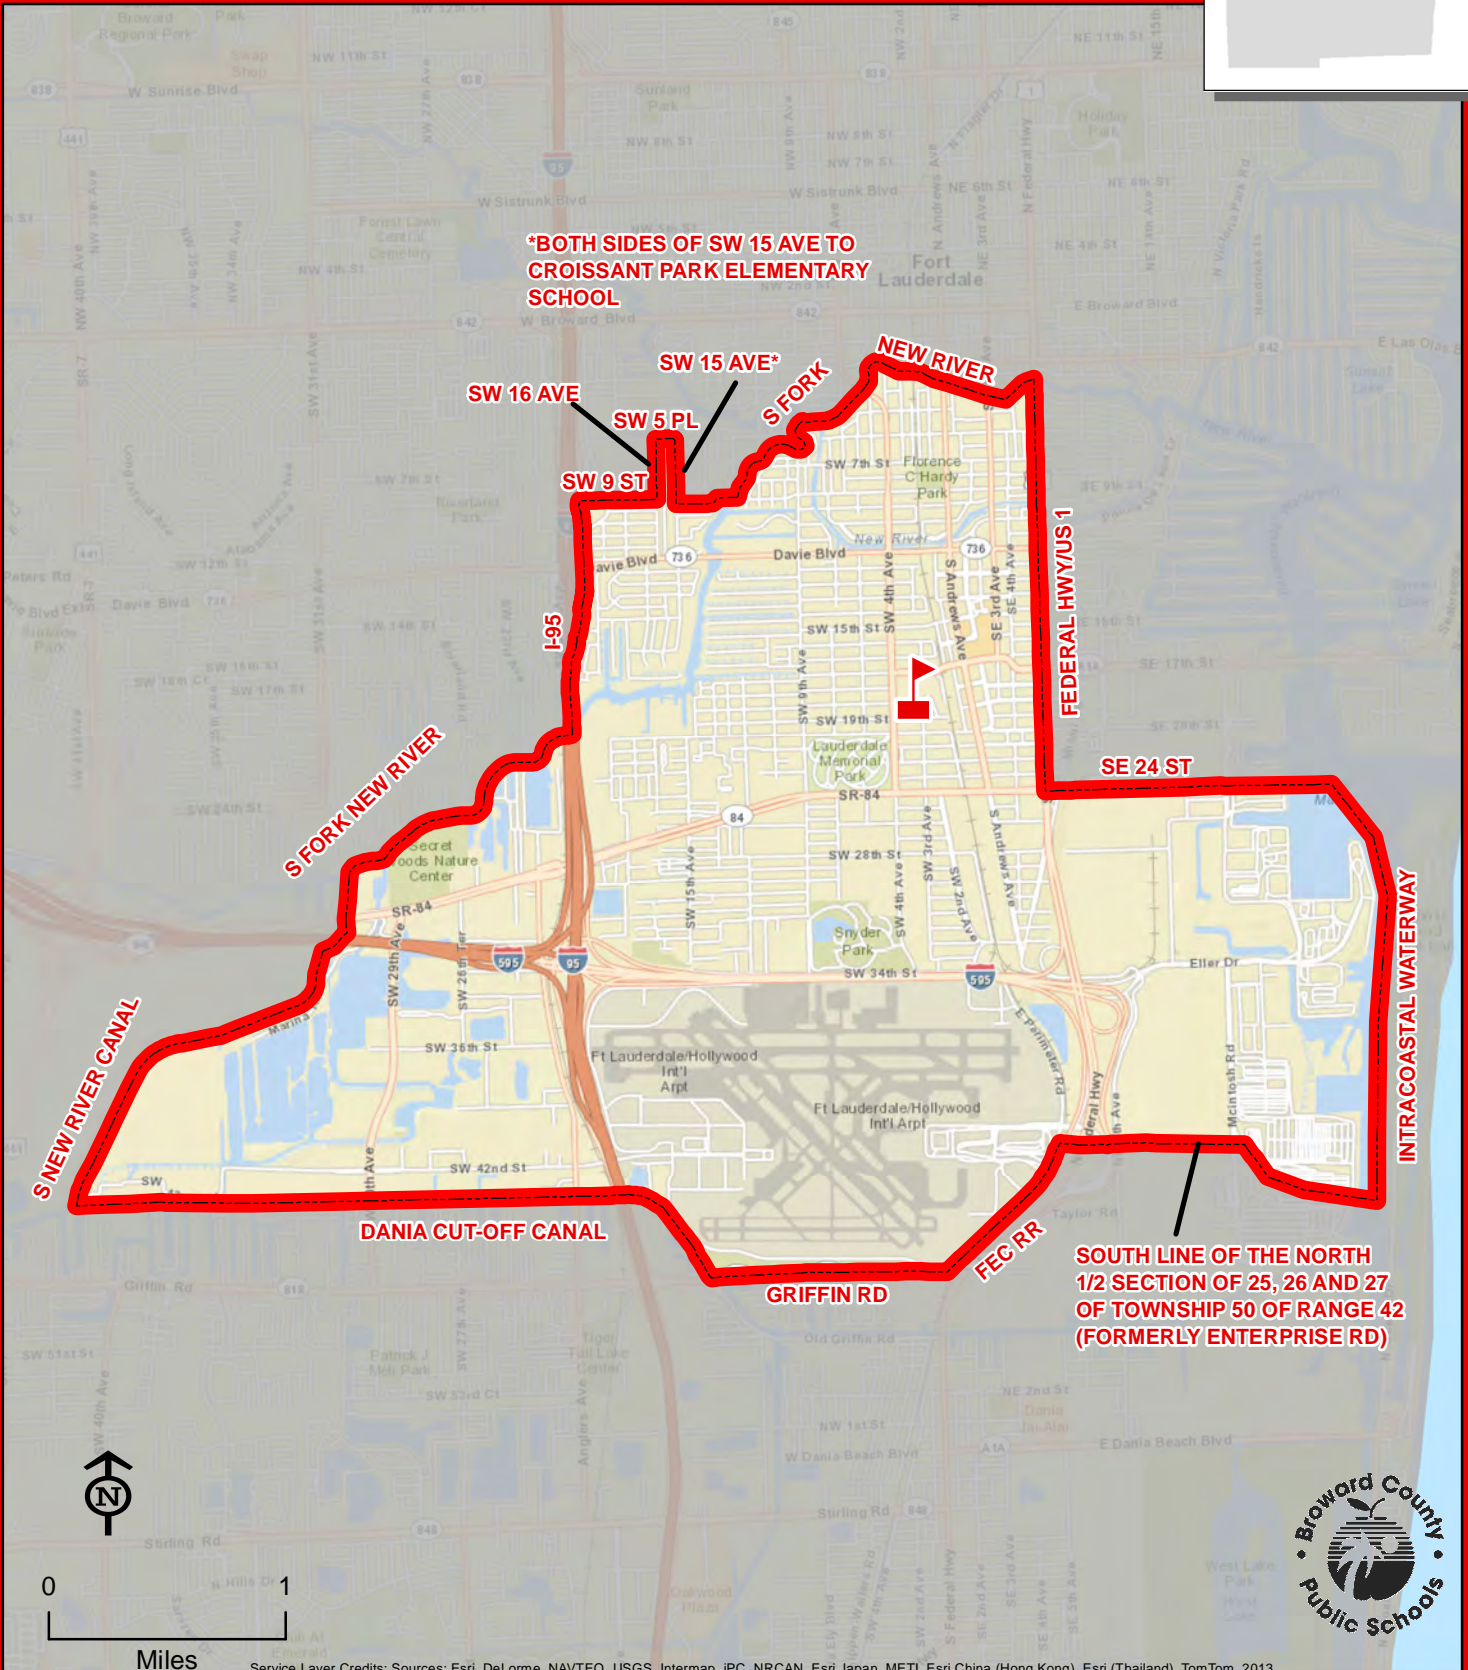

CROISSANT PARK ELEMENTARY SCHOOL

1800 SW 4 AVENUE
FORT LAUDERDALE, FLORIDA 33315
754-323-5300

CROISSANT PARK