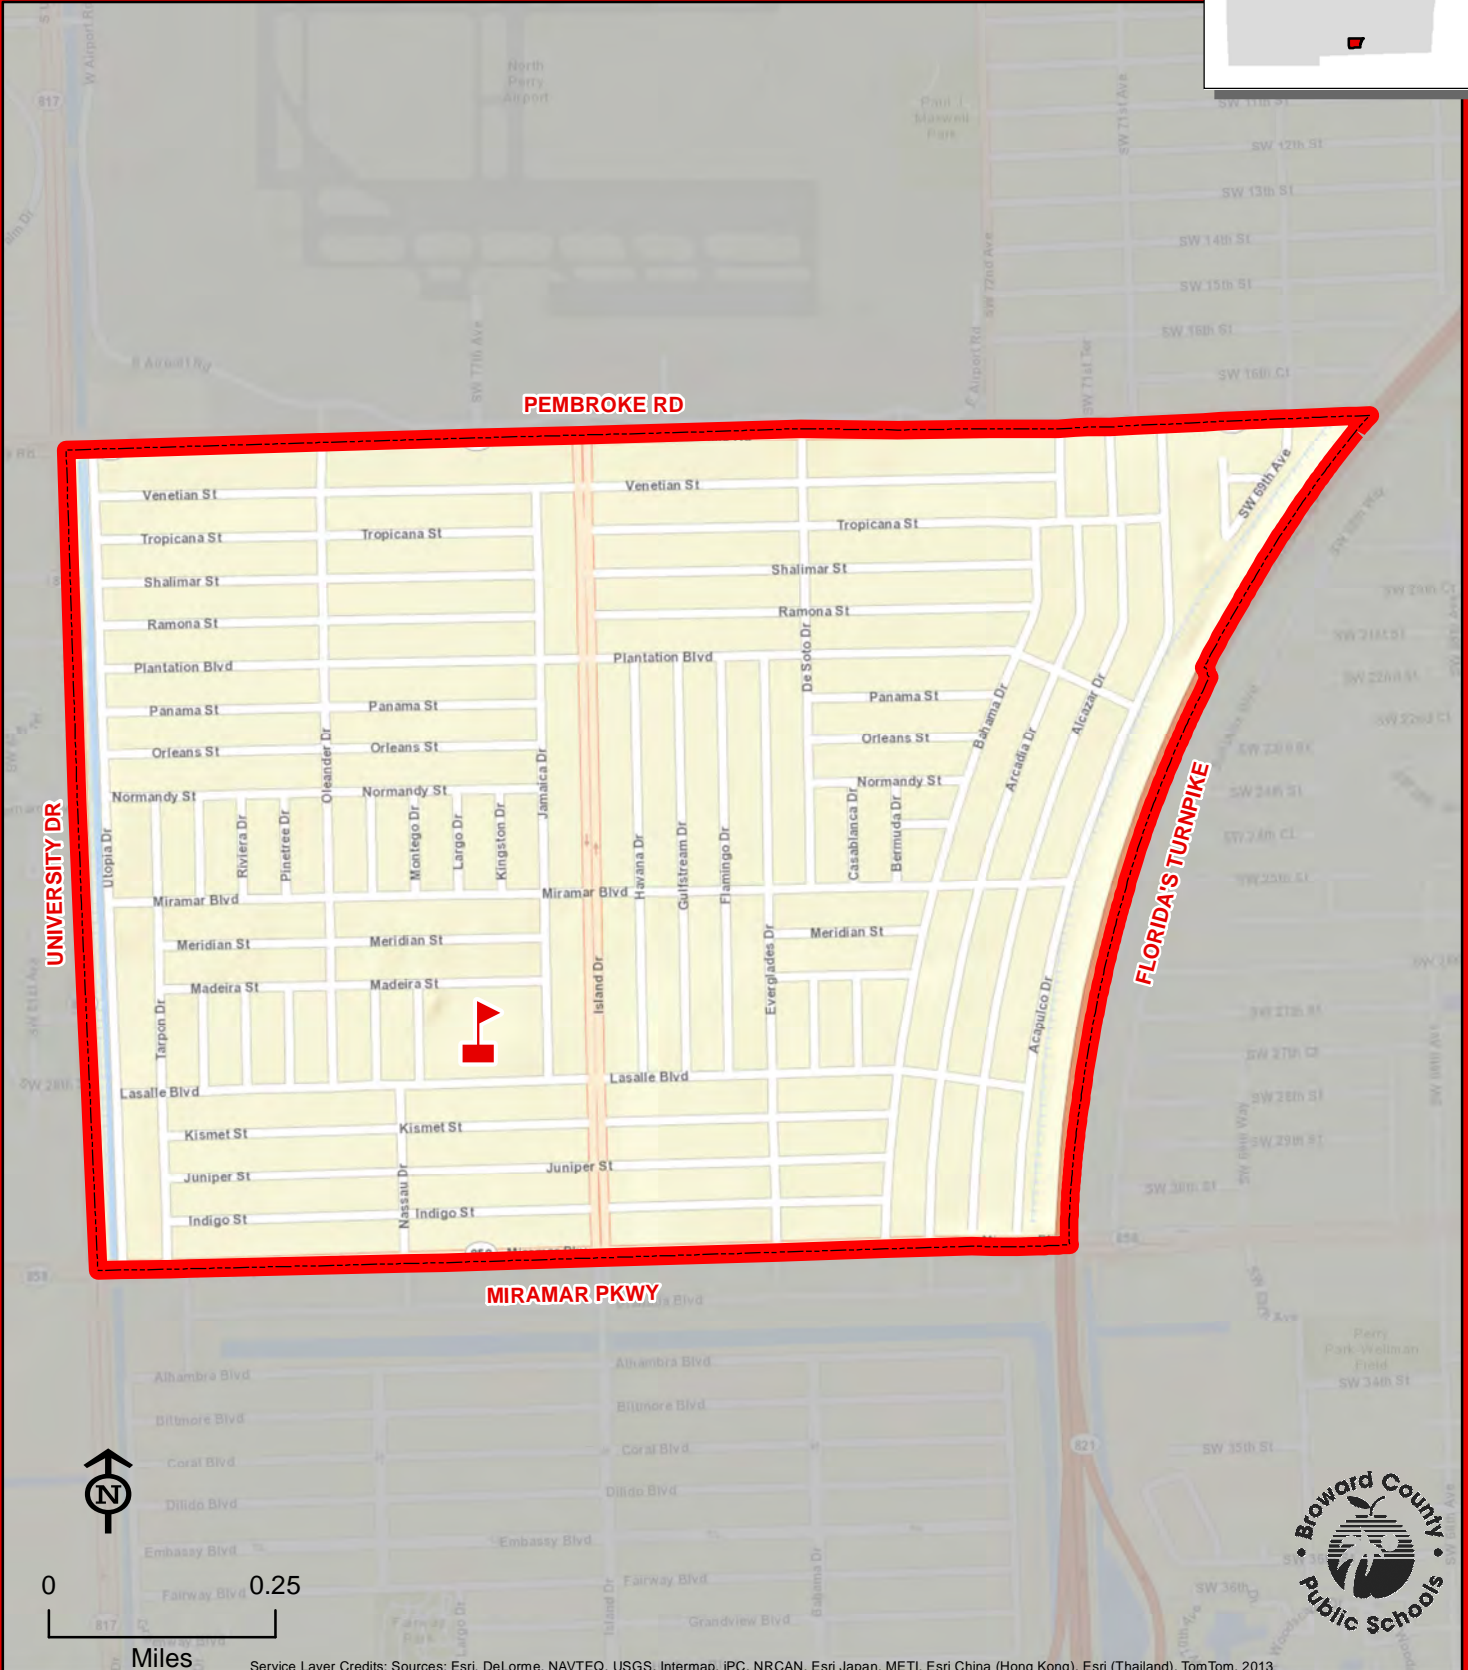

SUNSHINE ELEMENTARY SCHOOL

7737 W LASALLE BOULEVARD

MIRAMAR, FLORIDA 33023

754-323-7700

THIS MAP IS FOR CONCEPTUAL PURPOSES ONLY AND SHOULD NOT BE USED FOR LEGAL BOUNDARY DETERMINATIONS