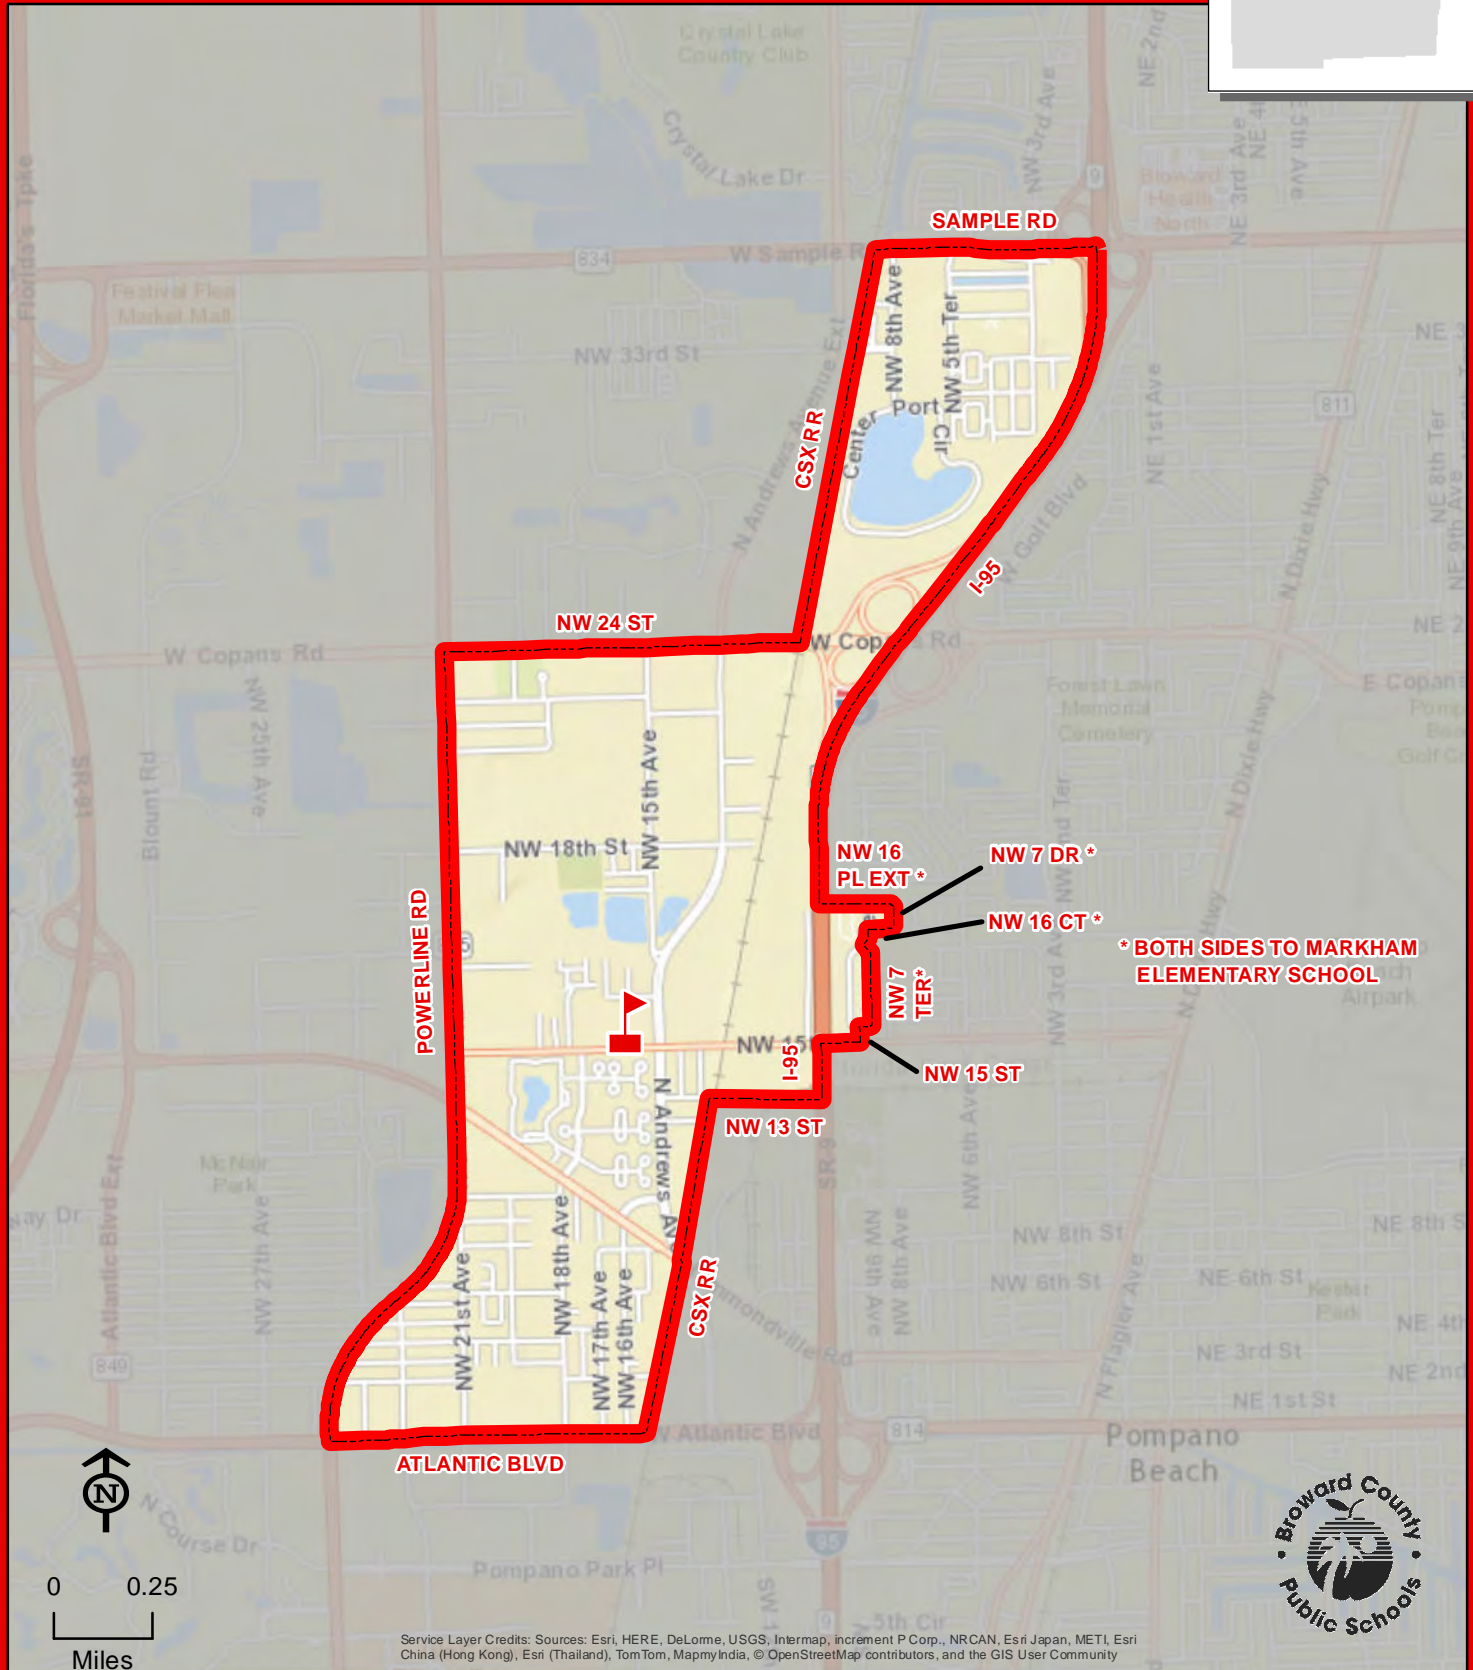

MARKHAM, C. ROBERT ELEMENTARY SCHOOL

1501 NW 15 AVENUE
POMPANO BEACH, FLORIDA 33069
754-322-6950

Magnet School

Service Layer Credits: Sources: Esri, HERE, DeLorme, USGS, Intermap, increment P Corp., NRCAN, Esri Japan, METI, Esri China (Hong Kong), Esri (Thailand), TomTom, MapmyIndia, © OpenStreetMap contributors, and the GIS User Community

THIS MAP IS FOR CONCEPTUAL PURPOSES ONLY AND SHOULD NOT BE USED FOR LEGAL BOUNDARY DETERMINATIONS