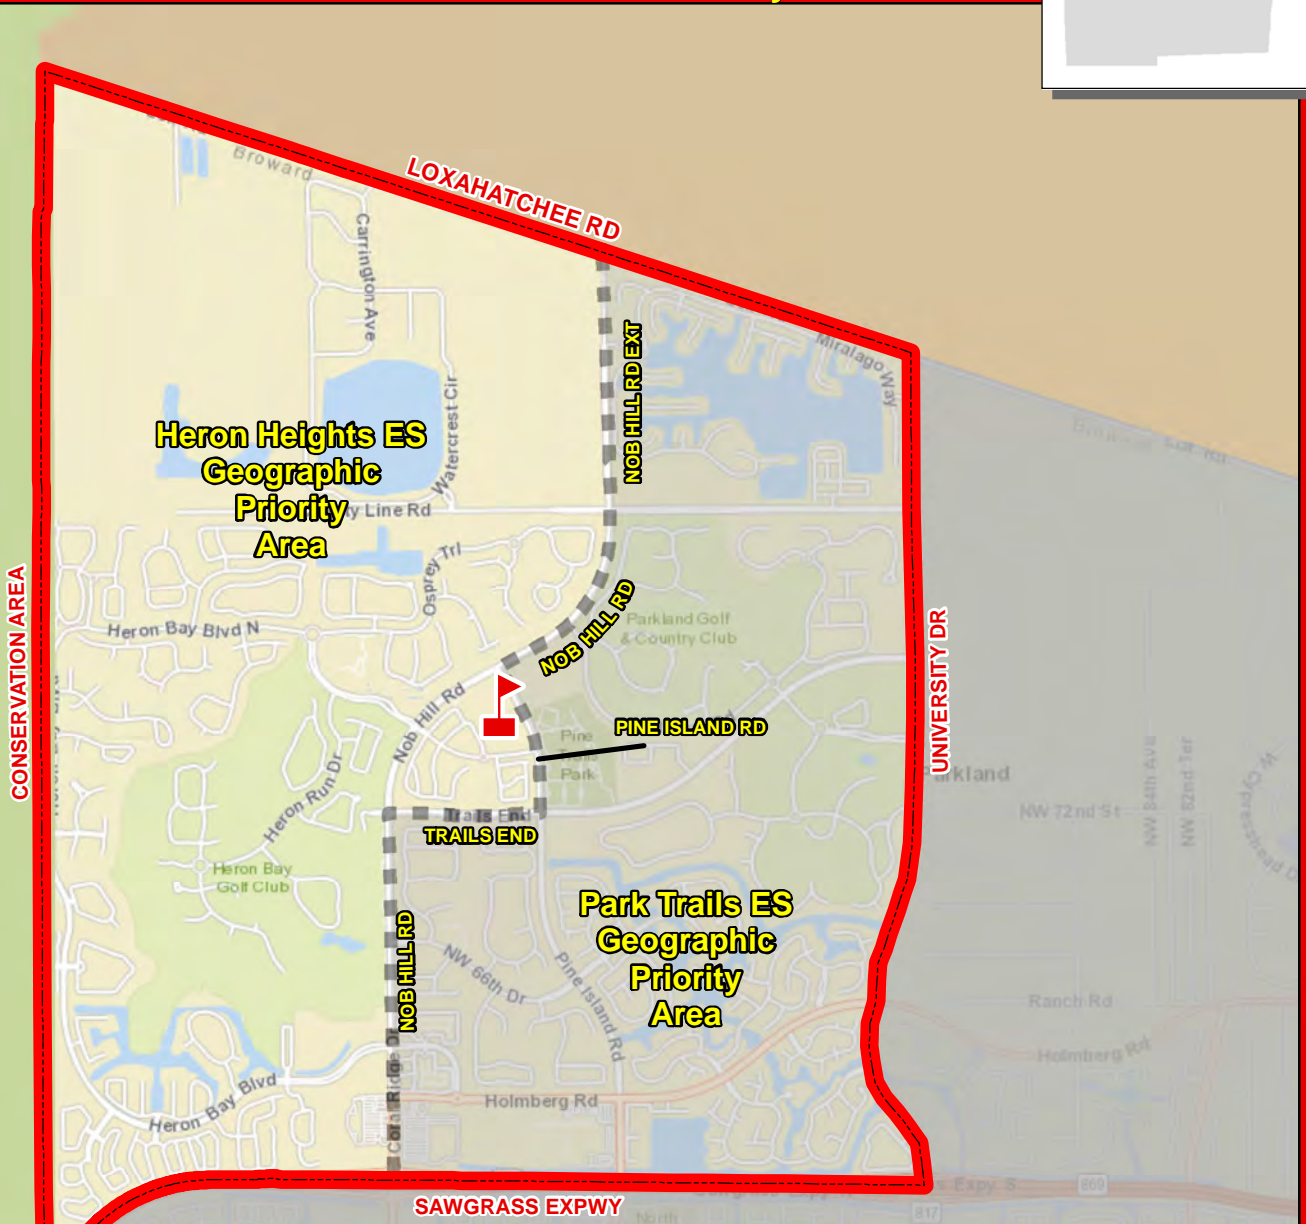

HERON HEIGHTS ELEMENTARY SCHOOL

11010 NOB HILL ROAD
PARKLAND, FLORIDA 33076
754-322-9150

Combined Attendance Area
Geographic Priority Area
Boundary Choice Area

Combined Attendance Area: Kindergarten through fifth grade students living within the combined Heron Heights/ Park Trails Elementary School attendance area may request to attend either school. Siblings will be guaranteed placement in the same school and priority will be given to place students with siblings at the school they are currently attending. Remaining seats will be filled through parent request, giving priority based on the geographic priority areas indicated on the map. If no space is available at either Heron Heights or Park Trails Elementary School, new students in the combined boundary area may be assigned to Riverglades Elementary School.

Boundary Choice Area: Kindergarten through fifth grade students living within the combined Heron Heights/ Park Trails Elementary School attendance area may request to attend Riverglades Elementary School, pending space availability.

Service Layer Credits: Sources: Esri, HERE, Garmin, USGS, Intermap, INCREMENT P, NRCan, Esri Japan, METI, Esri China (Hong Kong), Esri Korea, Esri (Thailand), NGCC, © OpenStreetMap contributors, and the GIS User Community

THIS MAP IS FOR CONCEPTUAL PURPOSES ONLY AND SHOULD NOT BE USED FOR LEGAL BOUNDARY DETERMINATIONS