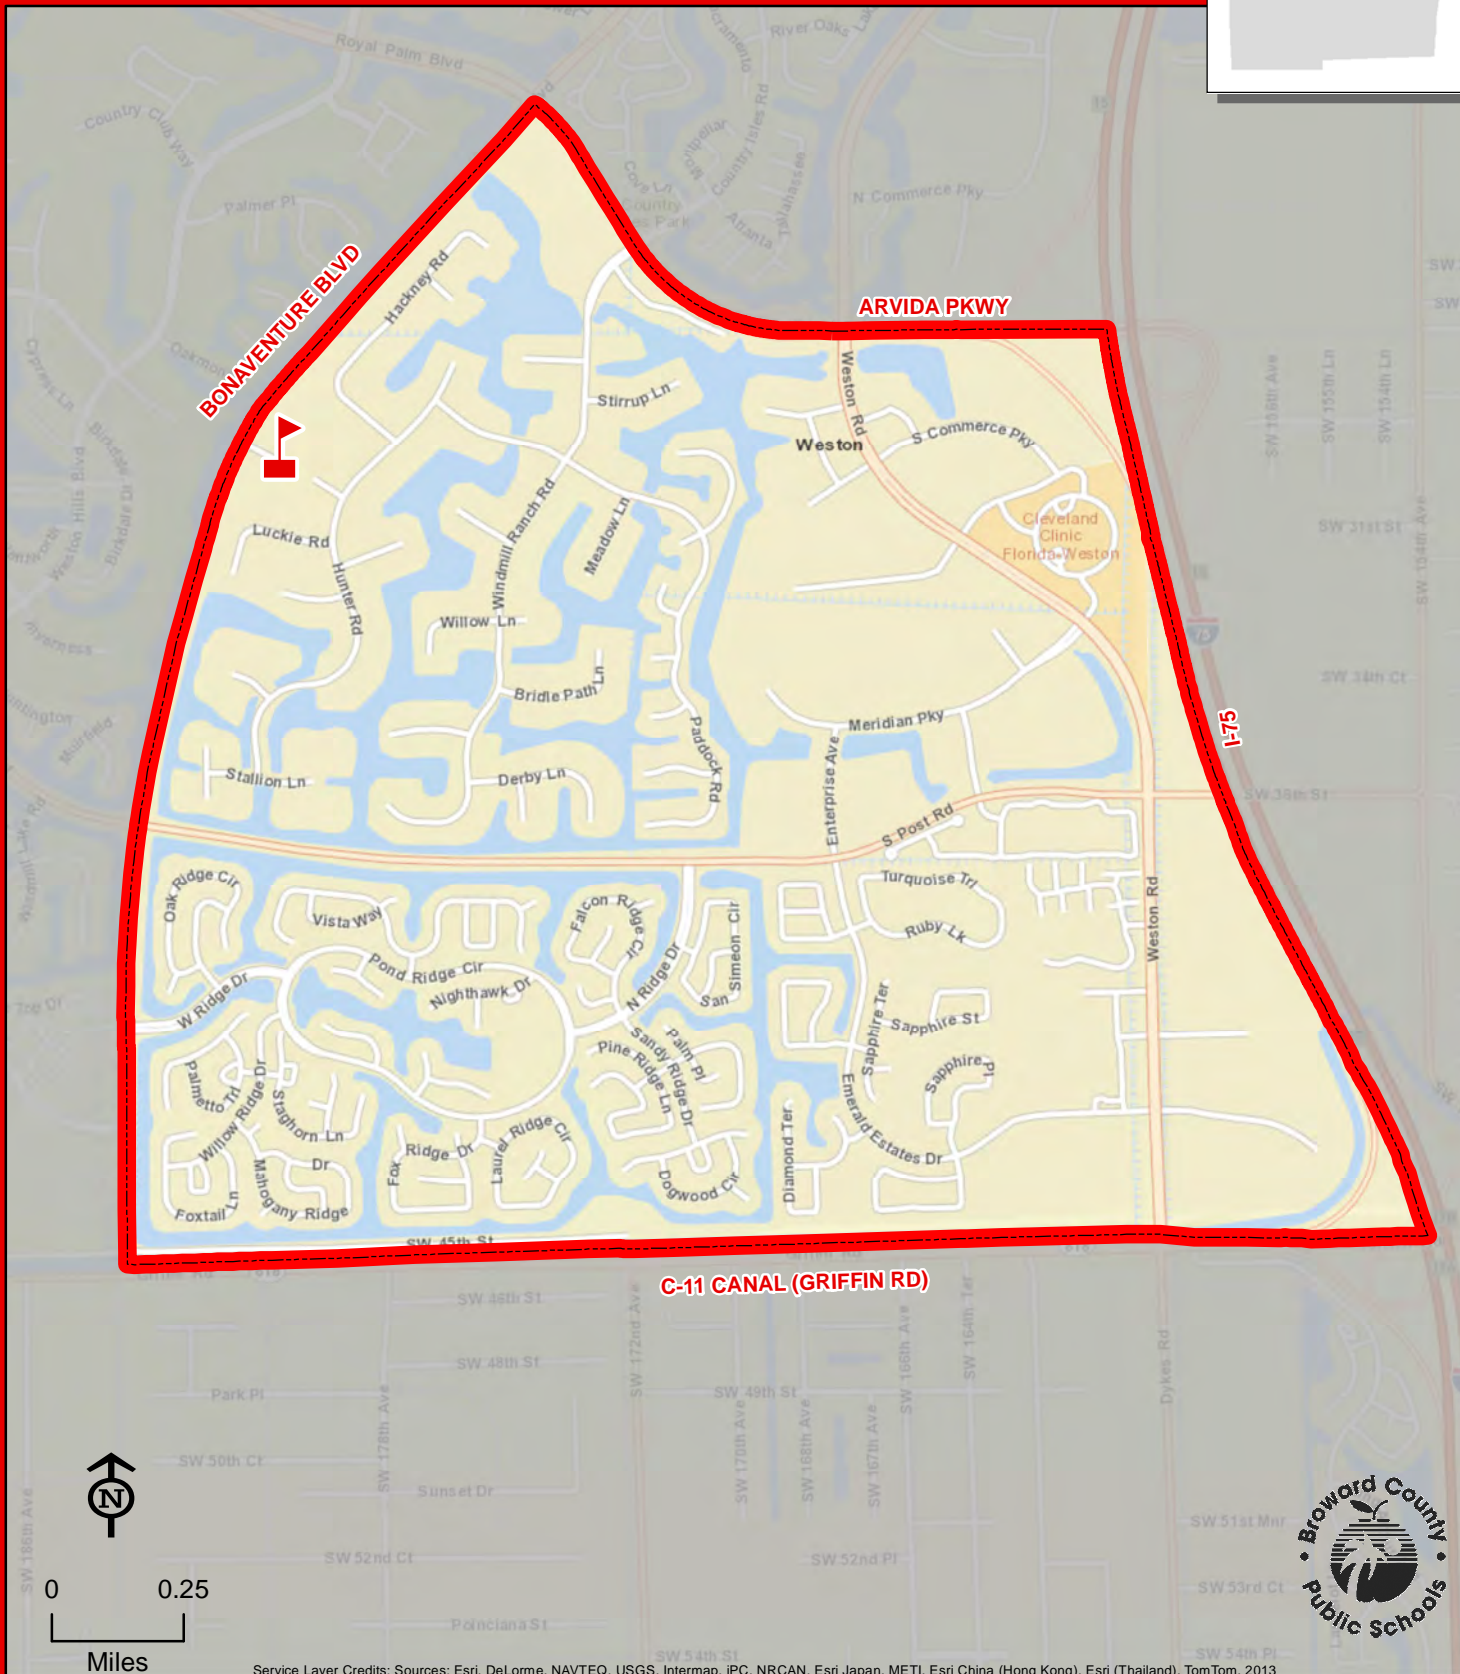

EVERGLADES ELEMENTARY SCHOOL

2900 BONAVENTURE BOULEVARD

WESTON, FLORIDA 33331

754-323-5600

EVERGLADES

THIS MAP IS FOR CONCEPTUAL PURPOSES ONLY AND SHOULD NOT BE USED FOR LEGAL BOUNDARY DETERMINATIONS