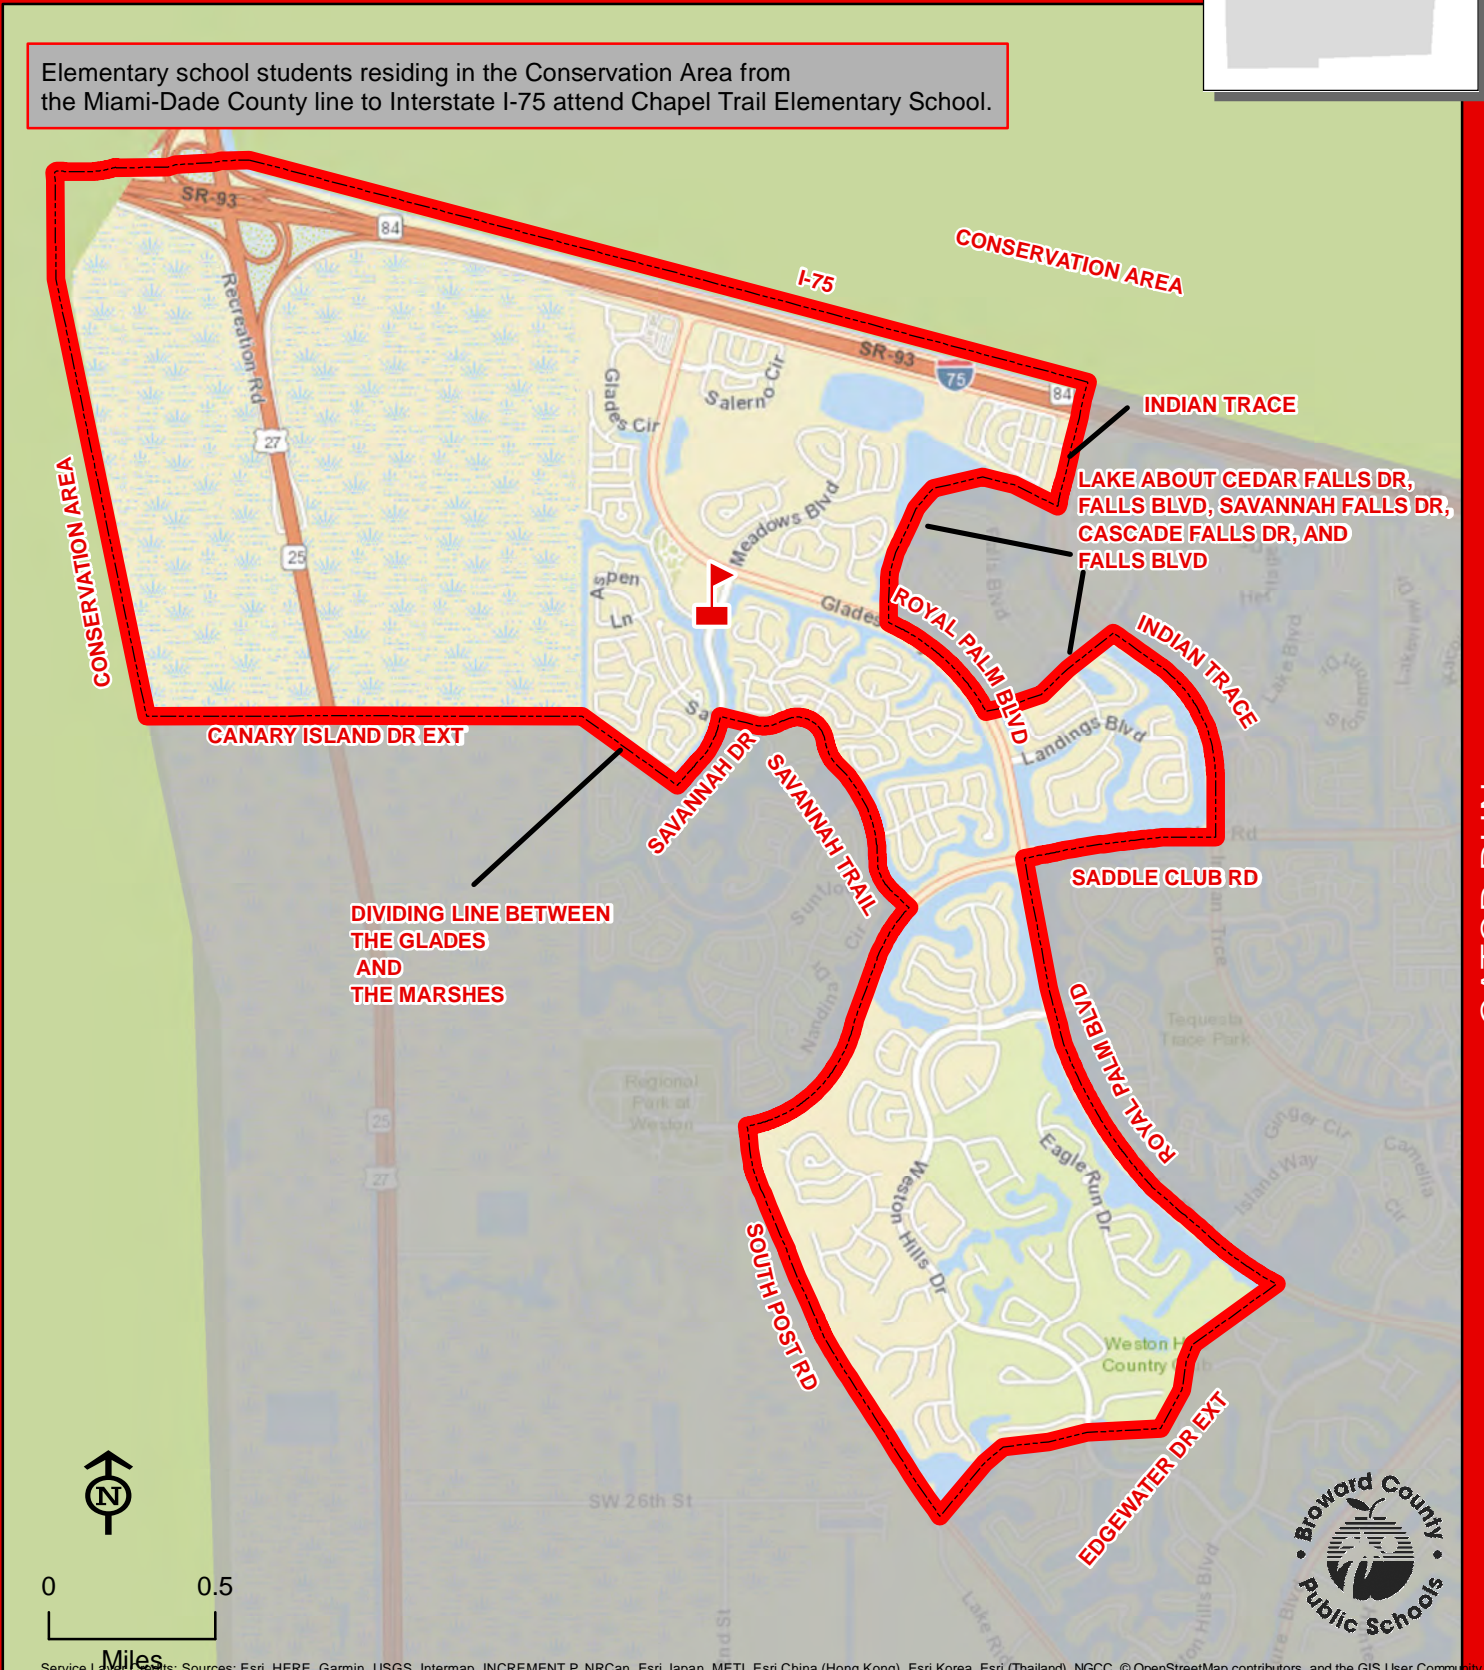

Elementary school students residing in the Conservation Area from the Miami-Dade County line to Interstate I-75 attend Chapel Trail Elementary School.