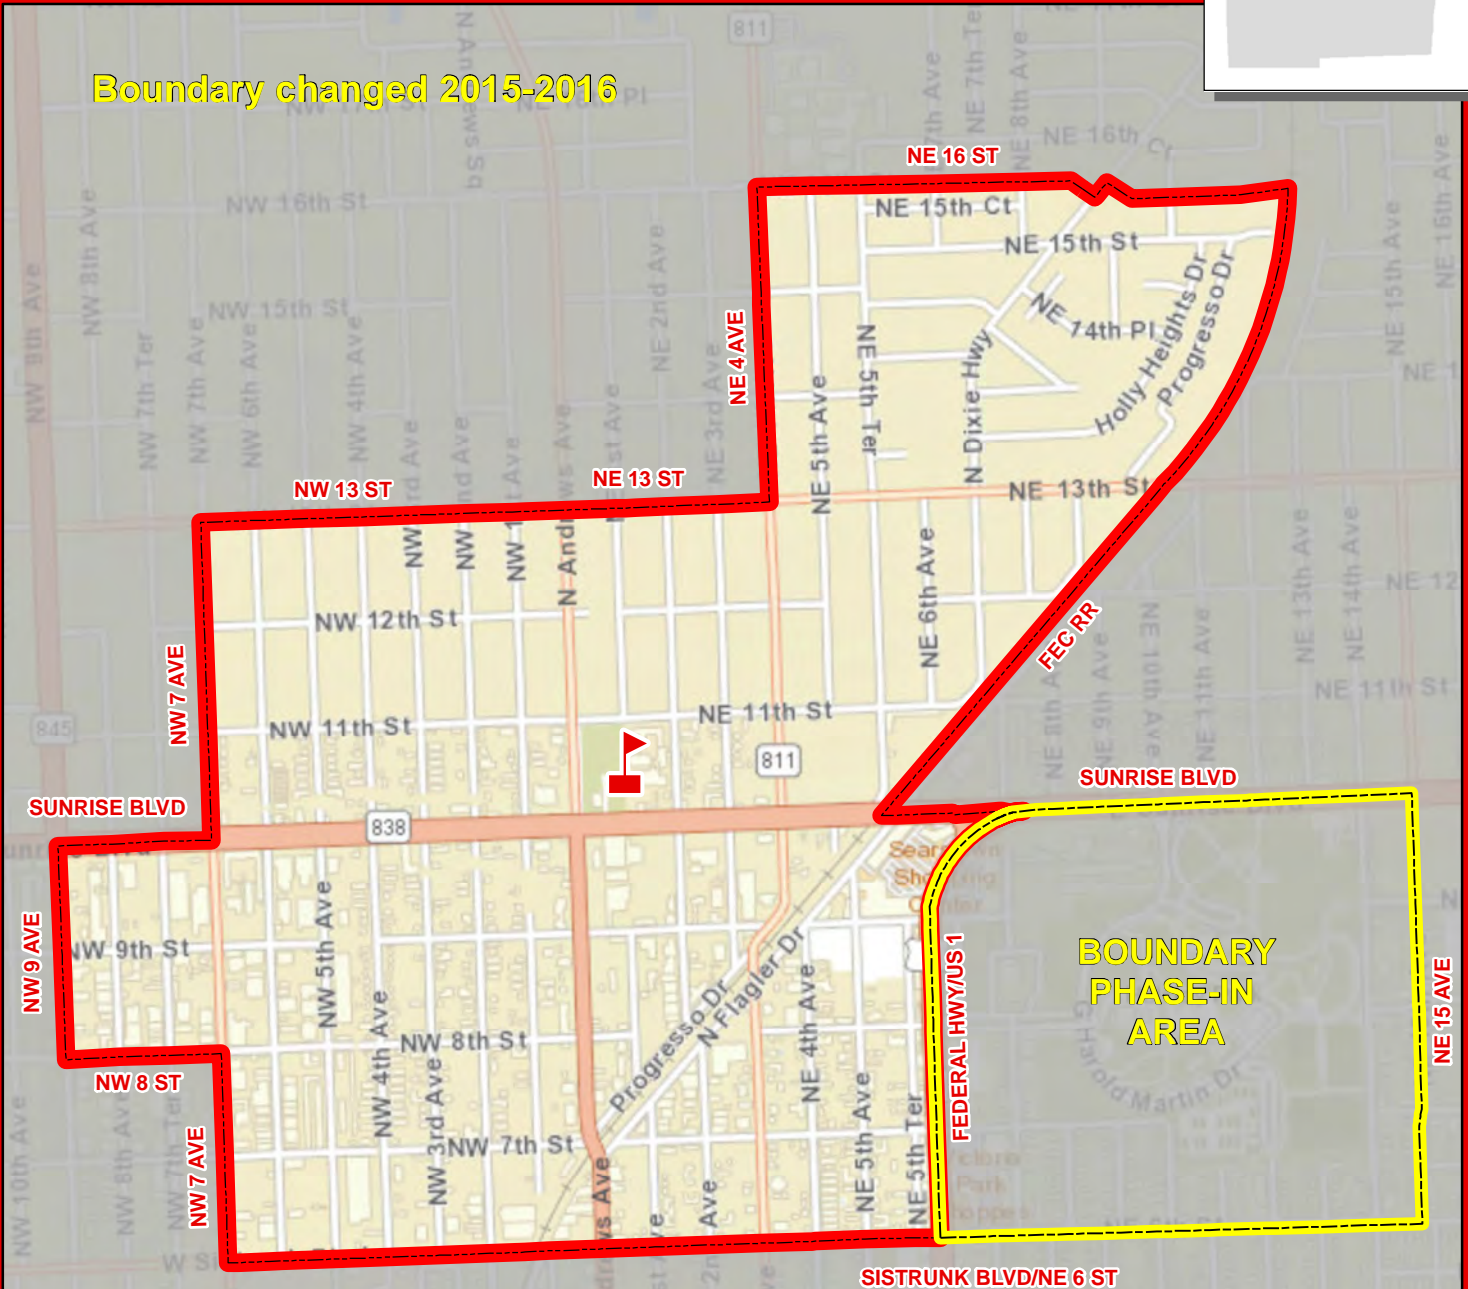

Boundary changed 2015-2016