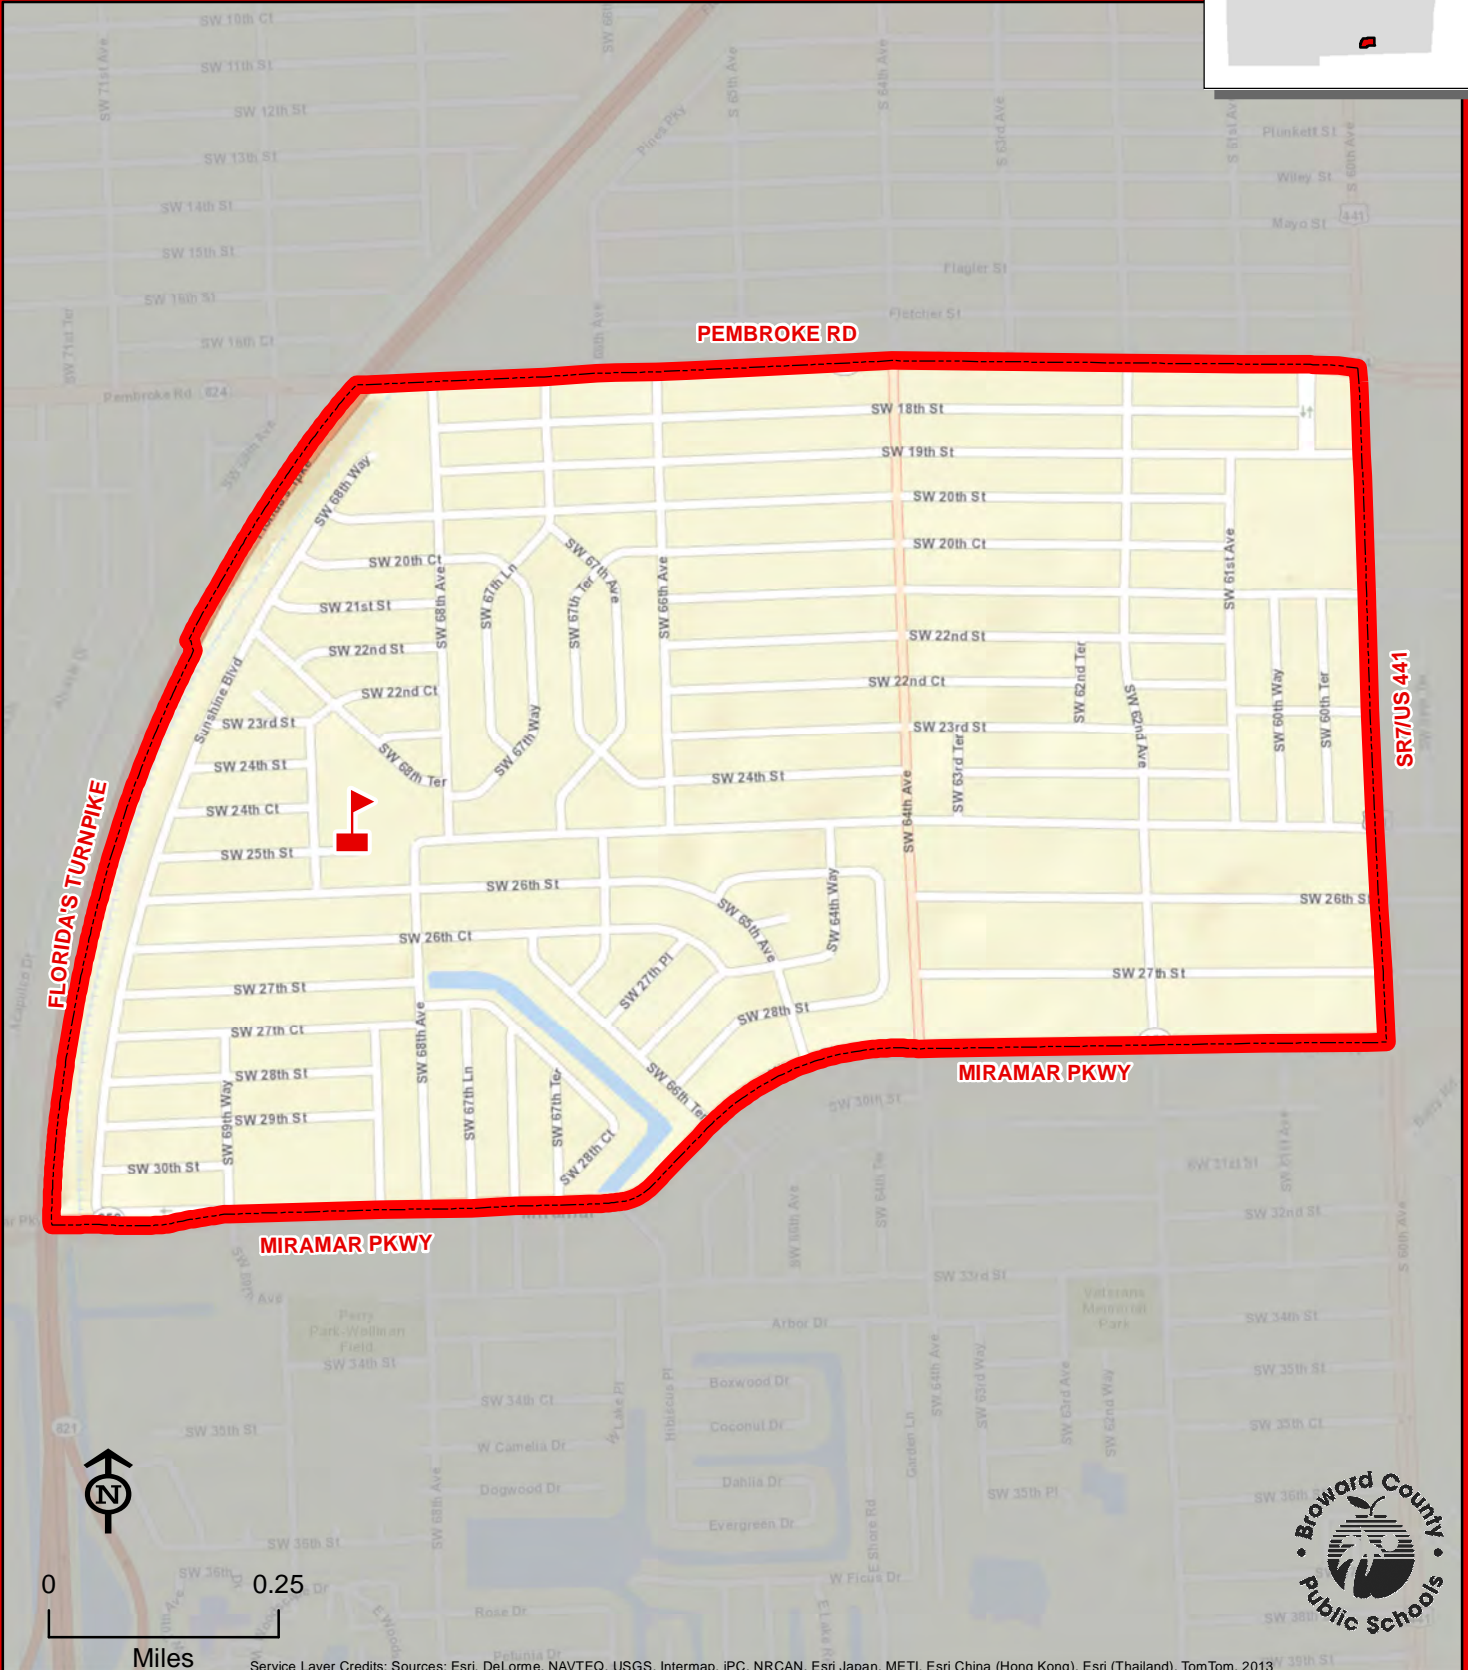

MIRAMAR ELEMENTARY SCHOOL

6831 SW 26 STREET
MIRAMAR, FLORIDA 33023
754-323-6550

Service Layer Credits: Sources: Esri, DeLorme, NAVTEQ, USGS, Intermap, iPC, NRCAN, Esri Japan, METI, Esri China (Hong Kong), Esri (Thailand), TomTom, 2013

THIS MAP IS FOR CONCEPTUAL PURPOSES ONLY AND SHOULD NOT BE USED FOR LEGAL BOUNDARY DETERMINATIONS