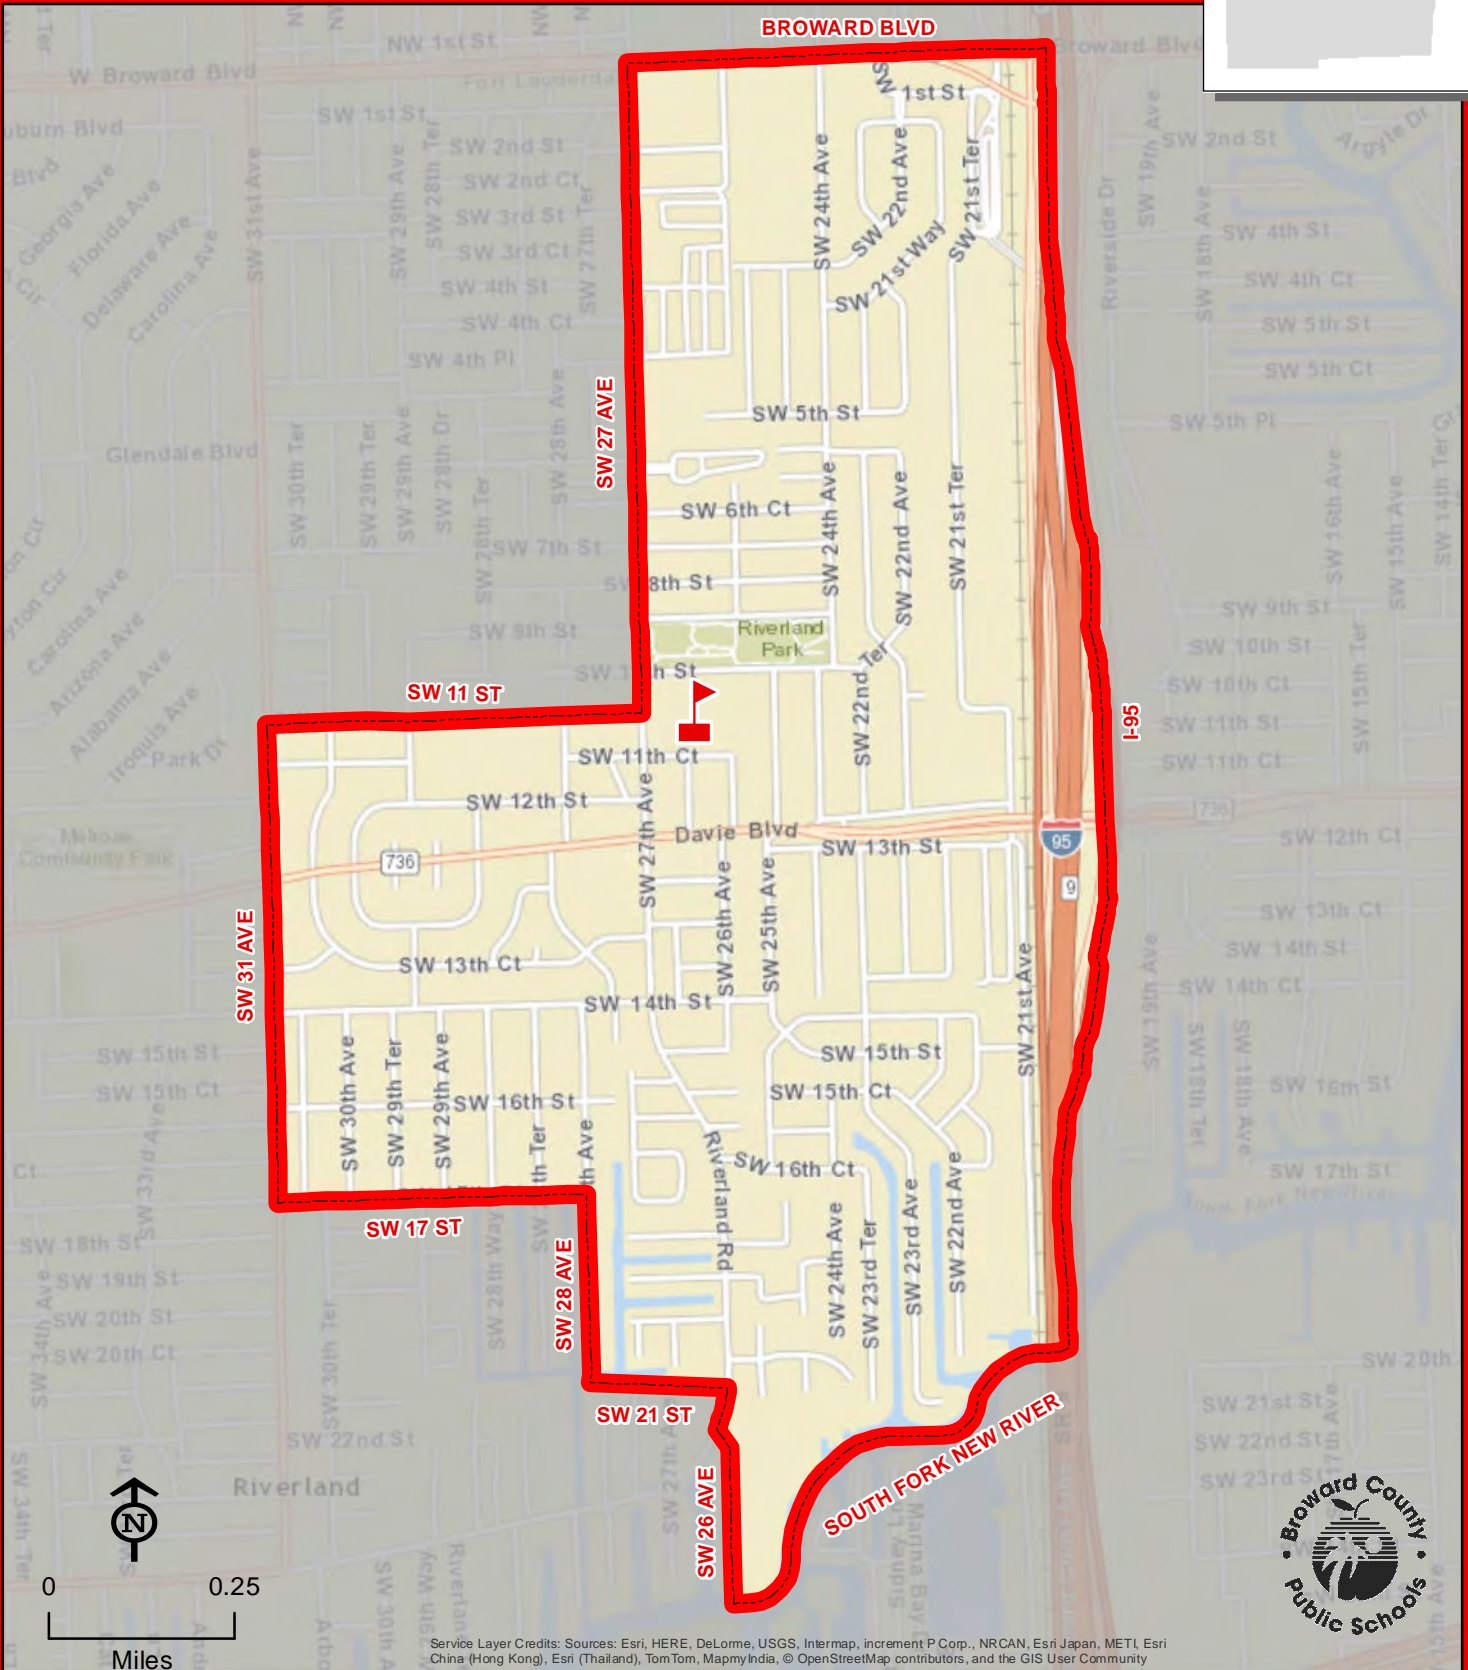

2600 SW 11 COURT
FORT LAUDERDALE, FLORIDA 33312
754-323-7200

Magnet School

RIVERLAND

Service Layer Credits: Sources: Esri, HERE, DeLorme, USGS, Intermap, increment P Corp., NRCAN, Esri Japan, METI, Esri China (Hong Kong), Esri (Thailand), TomTom, MapmyIndia, © OpenStreetMap contributors, and the GIS User Community