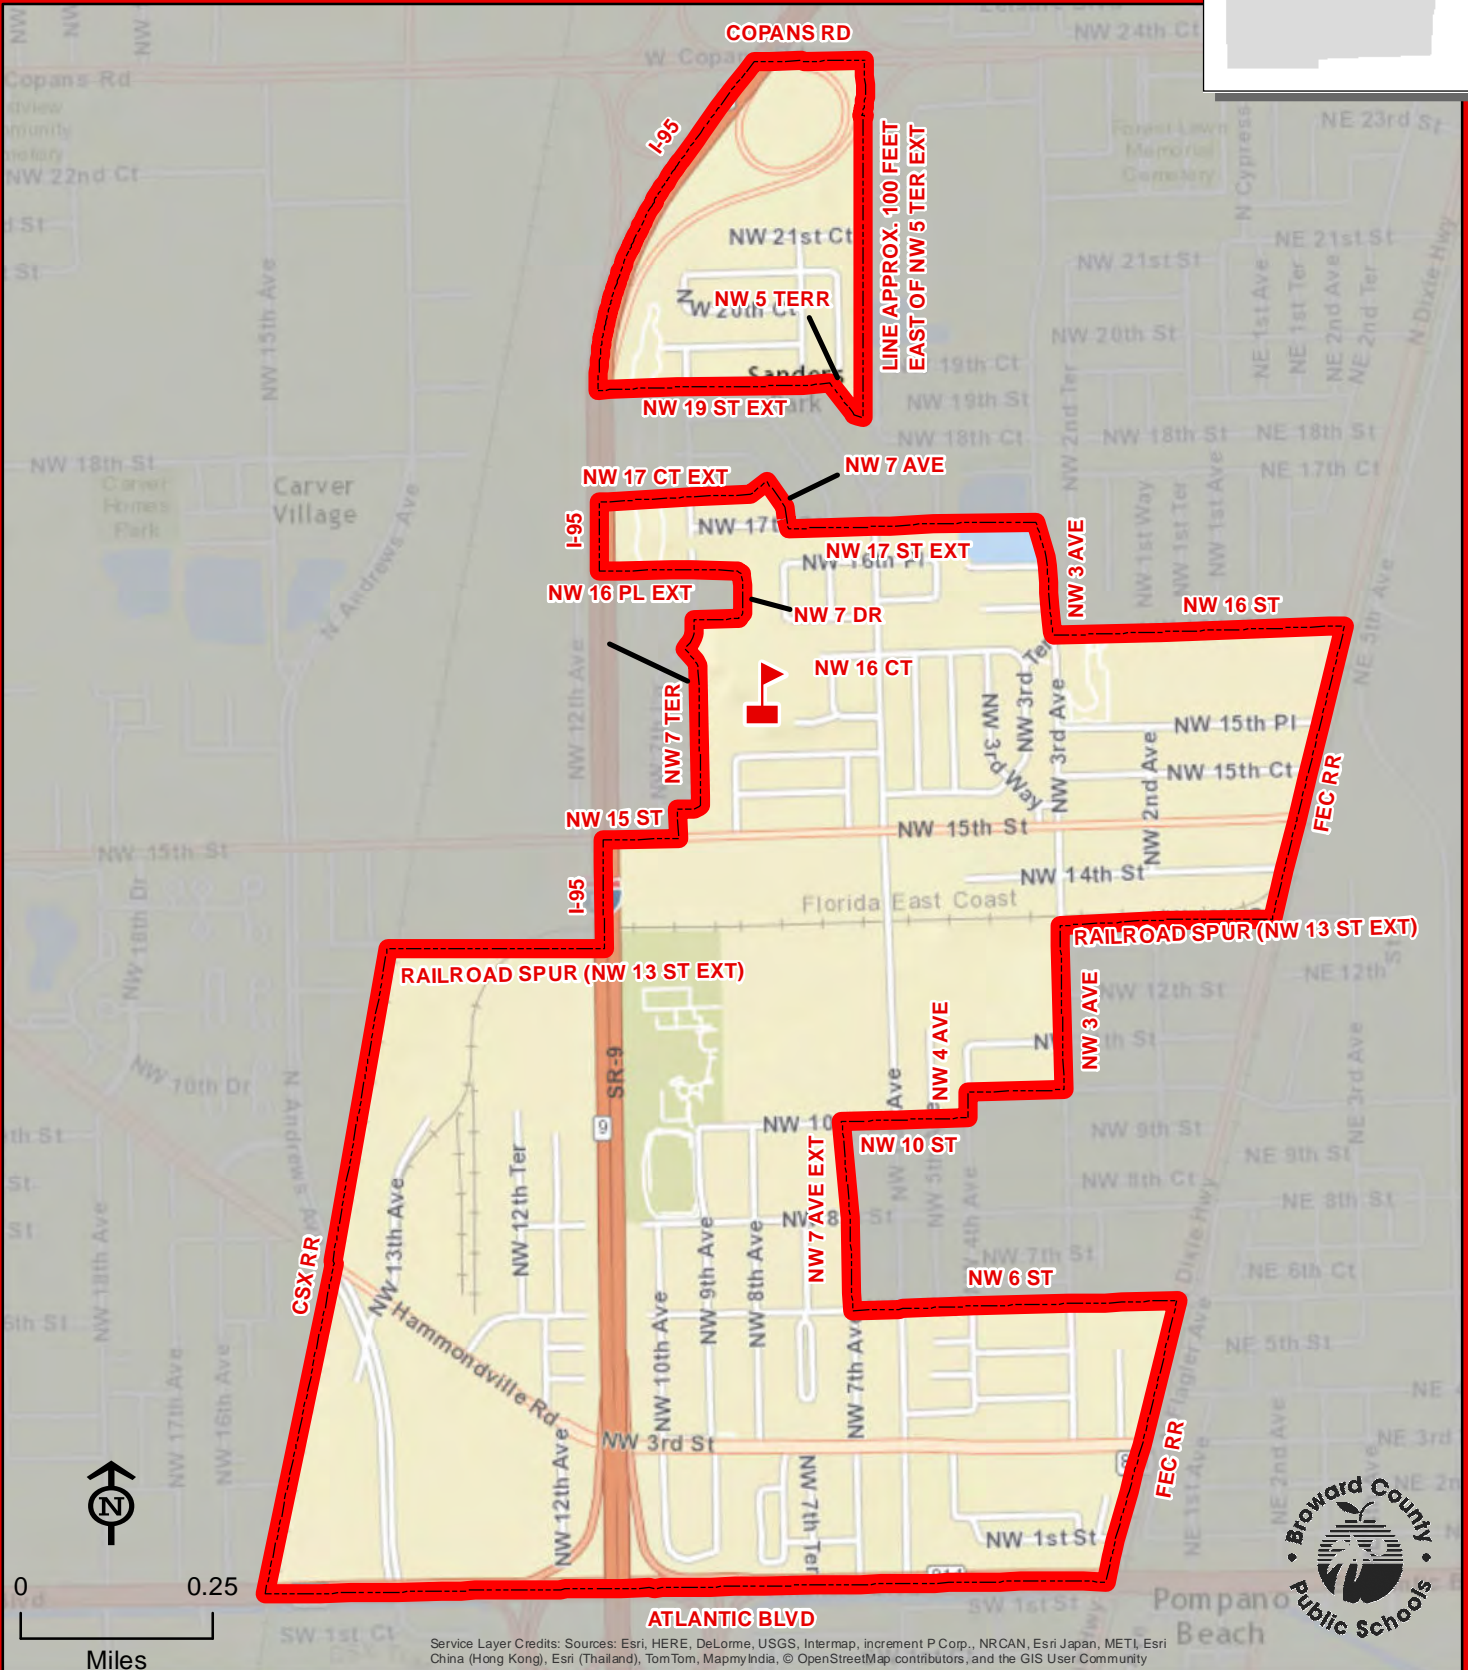

SANDERS PARK ELEMENTARY SCHOOL

800 NW 16 STREET
POMPANO BEACH, FLORIDA 33060
754-322-8400

Magnet School

SANDERS PARK

THIS MAP IS FOR CONCEPTUAL PURPOSES ONLY AND SHOULD NOT BE USED FOR LEGAL BOUNDARY DETERMINATIONS