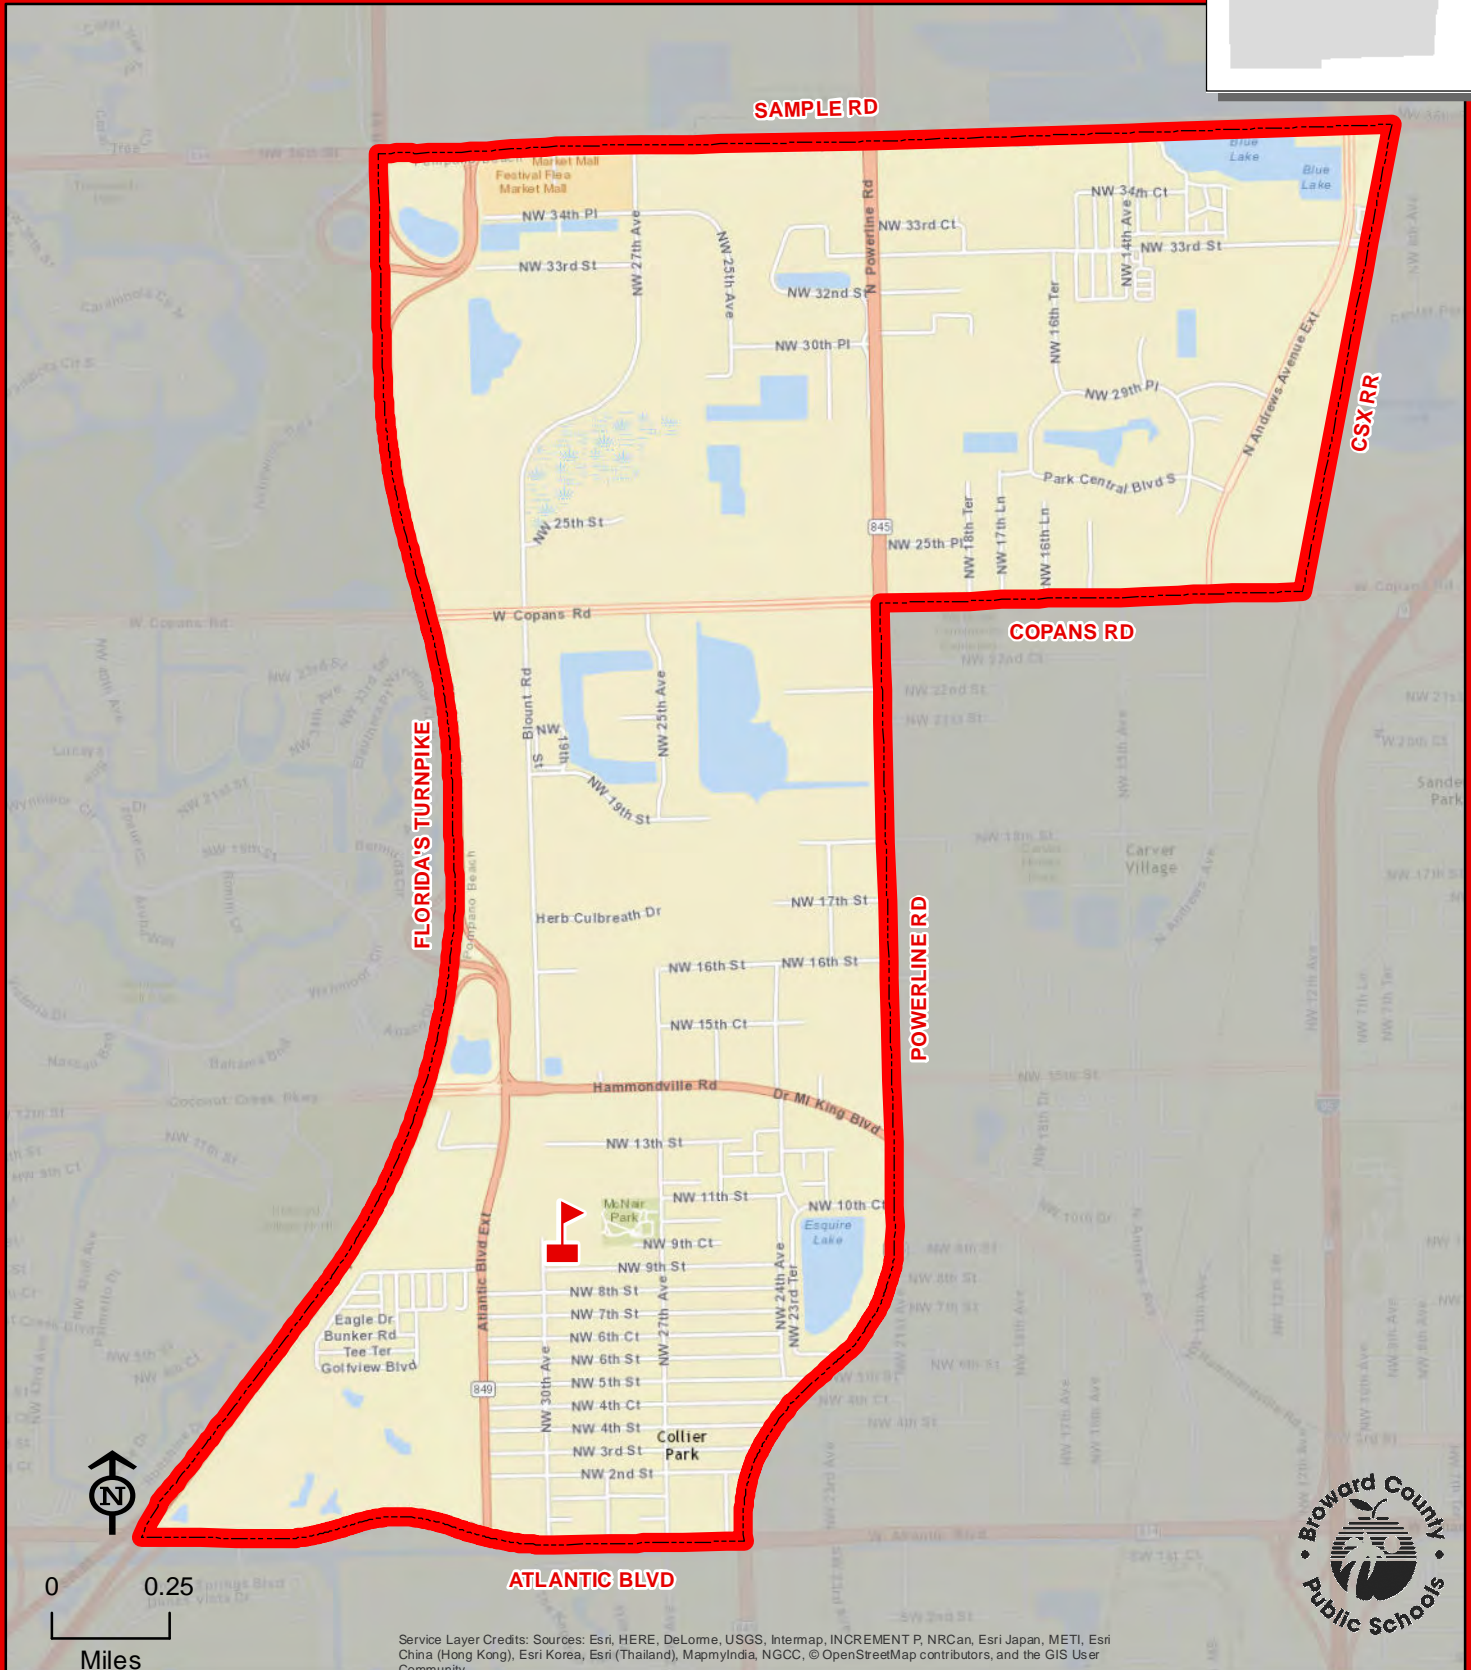

DREW, CHARLES ELEMENTARY SCHOOL

1000 NW 31 AVENUE
POMPANO BEACH, FLORIDA 33060
754-322-6250

Magnet School

Service Layer Credits: Sources: Esri, HERE, DeLorme, USGS, Intermap, INCREMENT P, NRCan, Esri Japan, METI, Esri China (Hong Kong), Esri Korea, Esri (Thailand), MapmyIndia, NGCC, © OpenStreetMap contributors, and the GIS User Community

THIS MAP IS FOR CONCEPTUAL PURPOSES ONLY AND SHOULD NOT BE USED FOR LEGAL BOUNDARY DETERMINATIONS

DREW, CHARLES