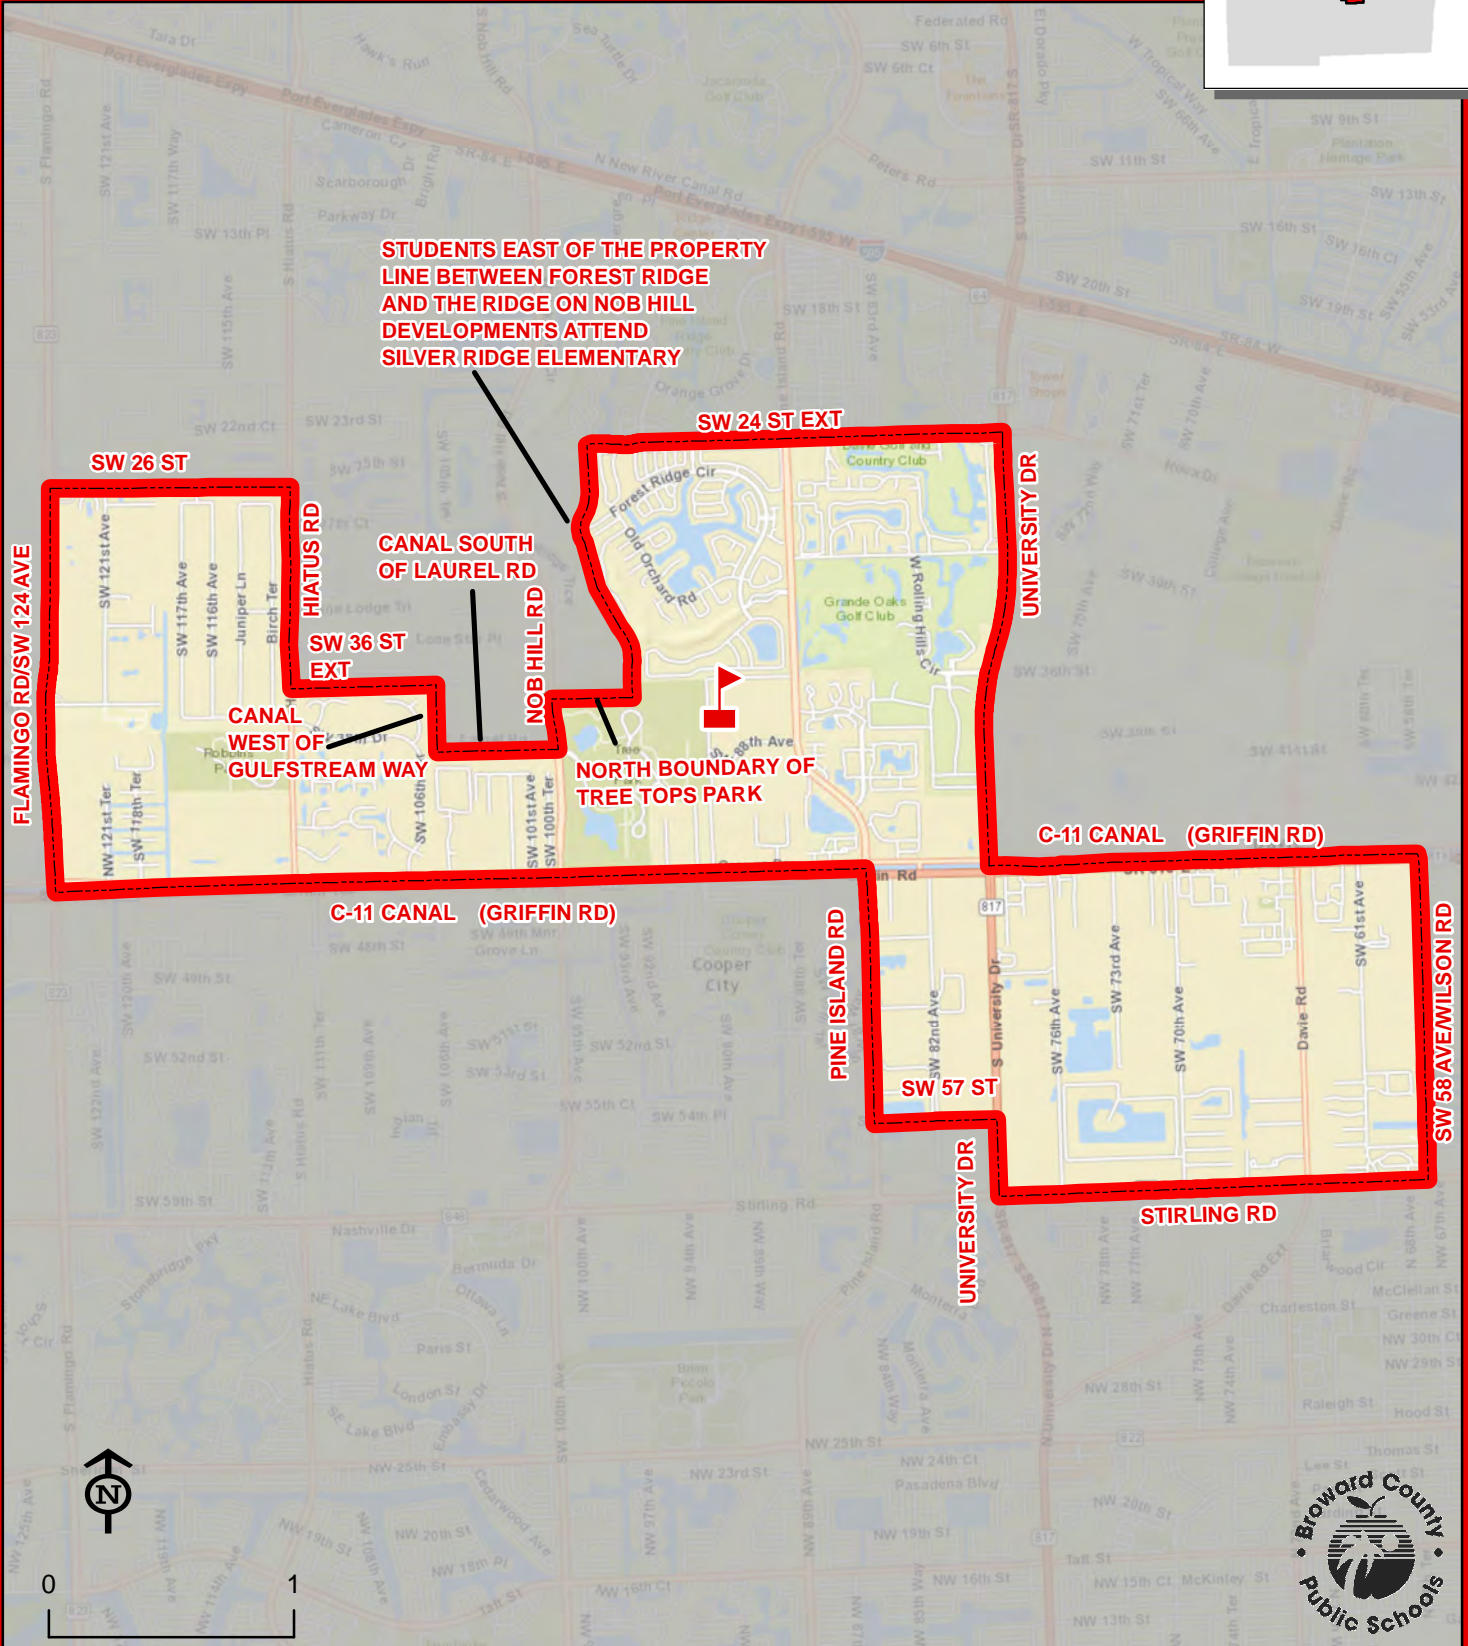

SILVER RIDGE ELEMENTARY SCHOOL

9100 SW 36 STREET
DAVIE, FLORIDA 33328
754-323-7500

Service Layer Credits: Sources: Esri, HERE, DeLorme, USGS, Intermap, increment P Corp., NRCAN, Esri Japan, METI, Esri China (Hong Kong), Esri (Thailand), TomTom, MapmyIndia, © OpenStreetMap contributors, and the GIS User Community
THIS MAP IS FOR CONCEPTUAL PURPOSES ONLY AND SHOULD NOT BE USED FOR LEGAL BOUNDARY DETERMINATIONS

SILVER RIDGE