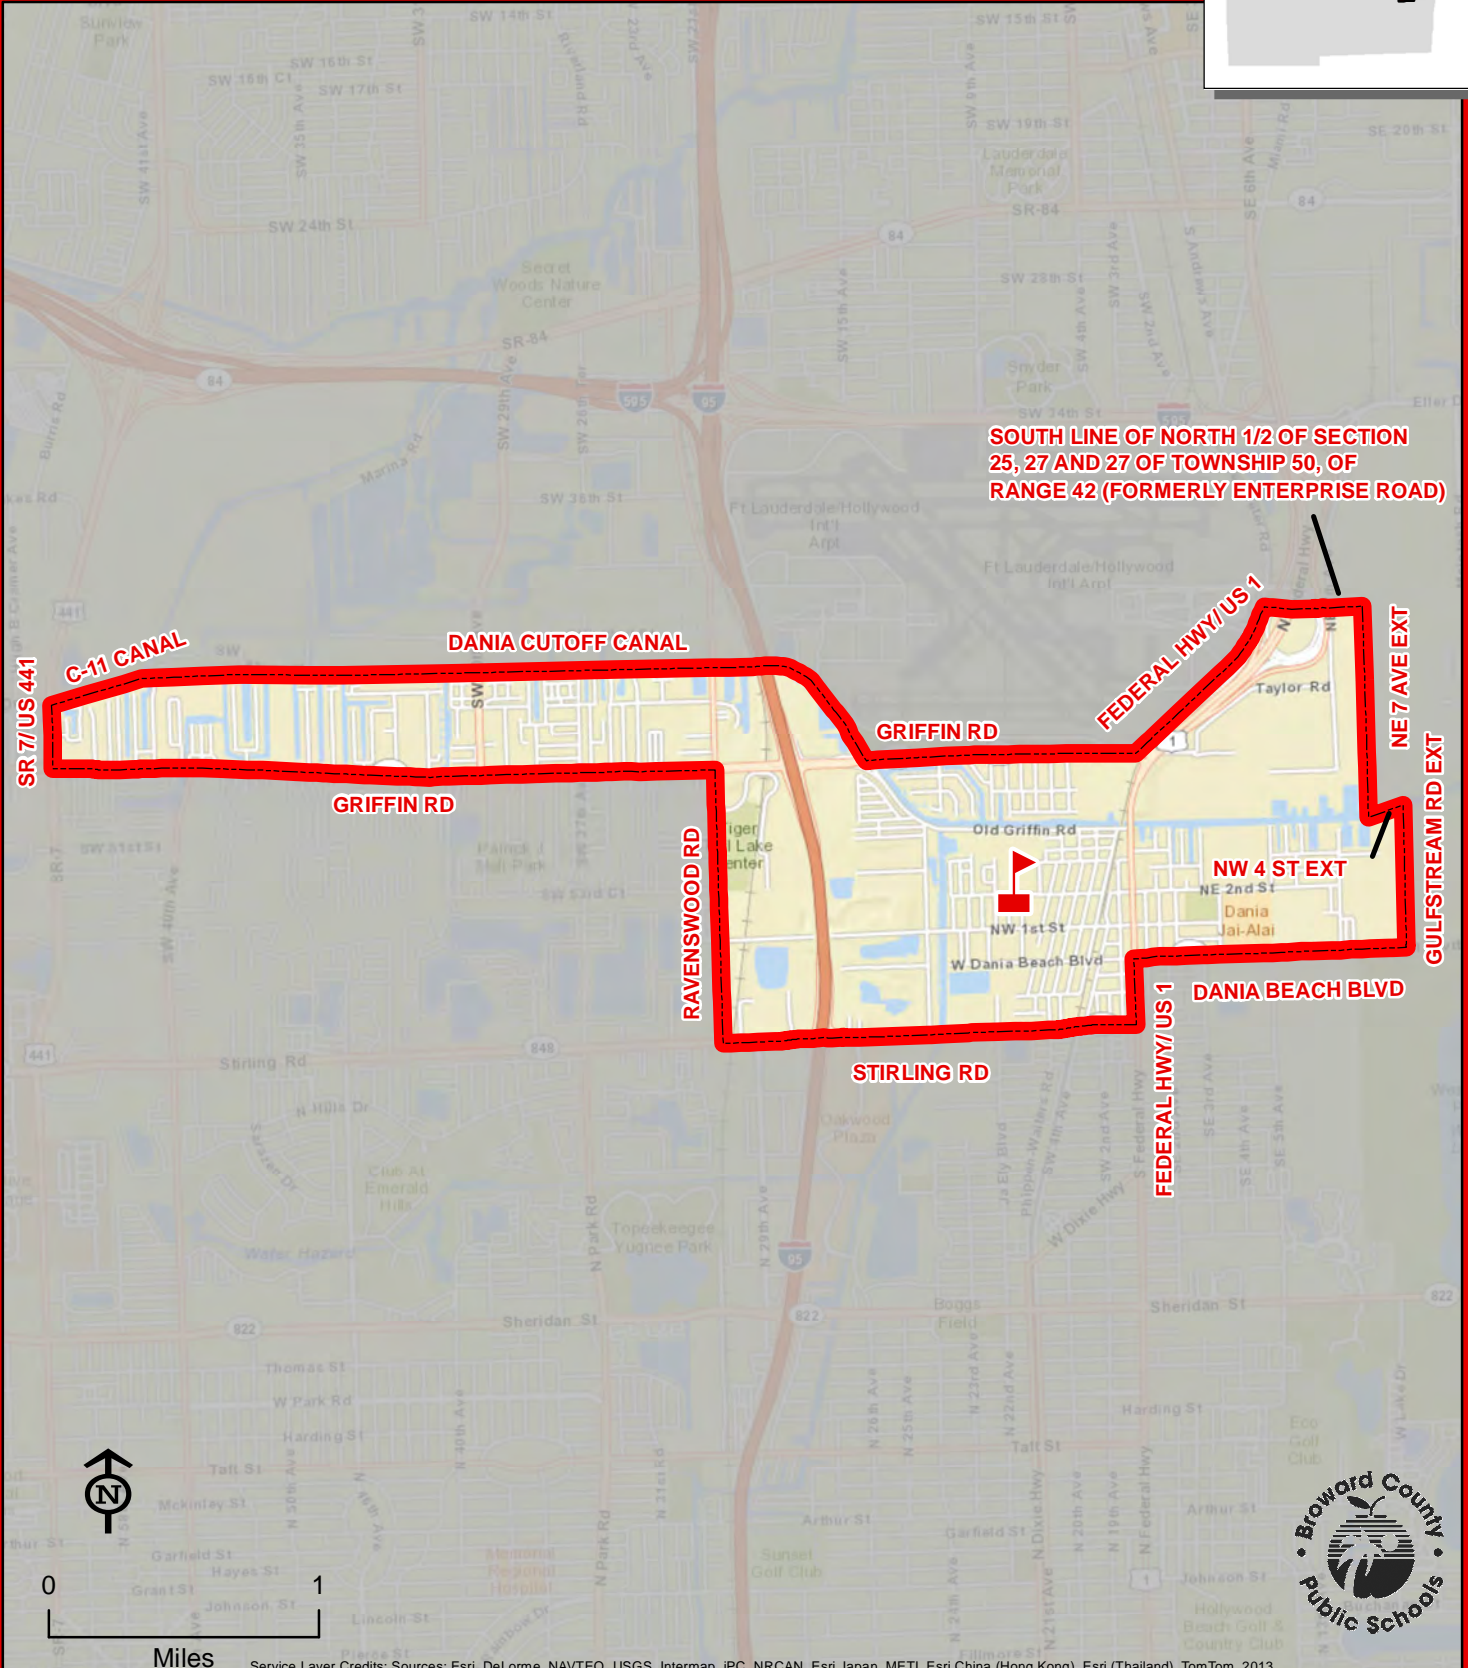

COLLINS ELEMENTARY SCHOOL

1050 NW 2 STREET
DANIA BEACH, FLORIDA 33004
754-323-5150

COLLINS

THIS MAP IS FOR CONCEPTUAL PURPOSES ONLY AND SHOULD NOT BE USED FOR LEGAL BOUNDARY DETERMINATIONS