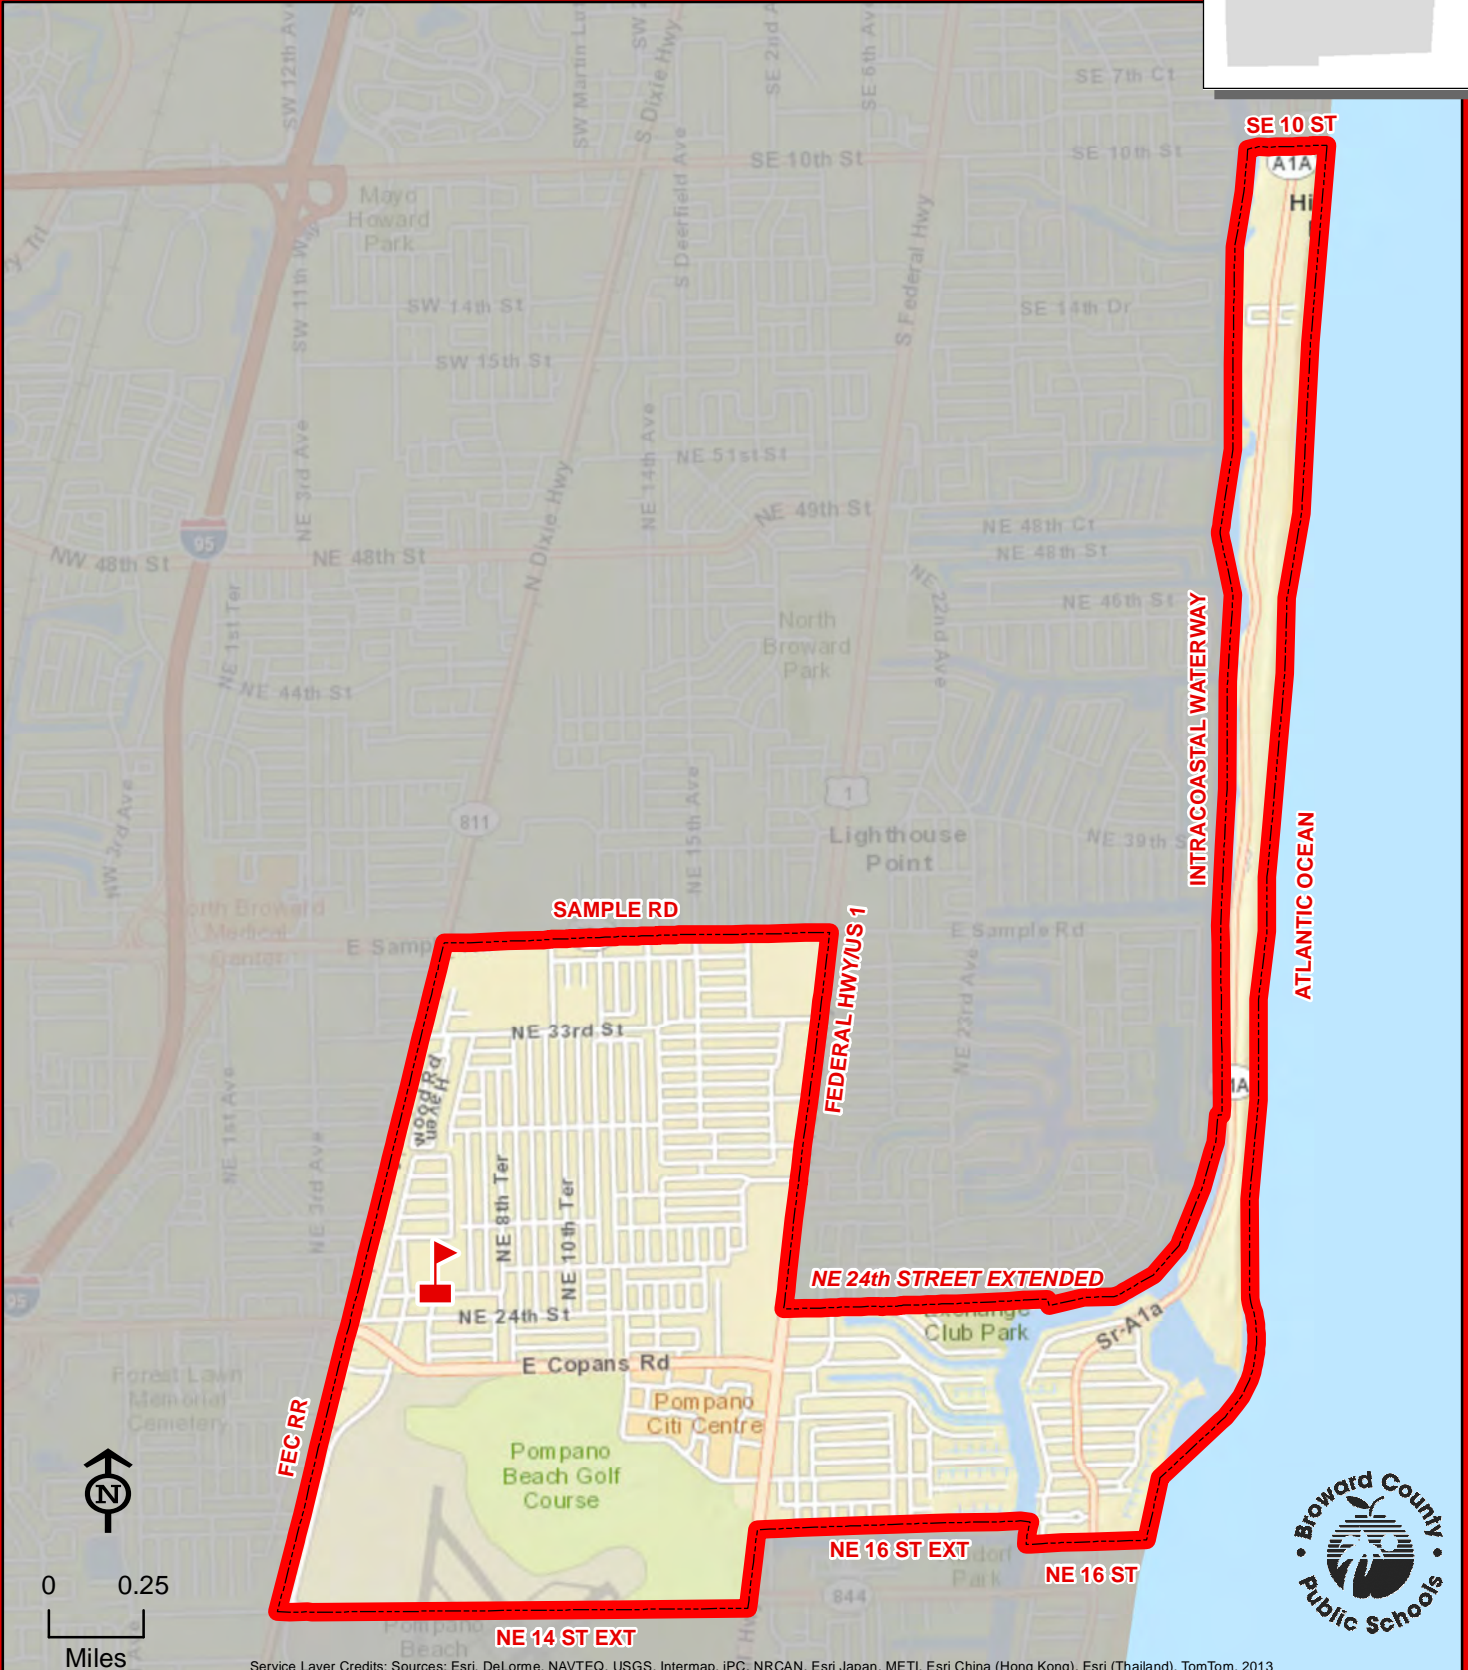

THIS MAP IS FOR CONCEPTUAL PURPOSES ONLY AND SHOULD NOT BE USED FOR LEGAL BOUNDARY DETERMINATIONS

CRESTHAVEN ELEMENTARY SCHOOL

801 NE 25 STREET
POMPANO BEACH, FLORIDA 33064
754-322-6000

CRESTHAVEN

THIS MAP IS FOR CONCEPTUAL PURPOSES ONLY AND SHOULD NOT BE USED FOR LEGAL BOUNDARY DETERMINATIONS