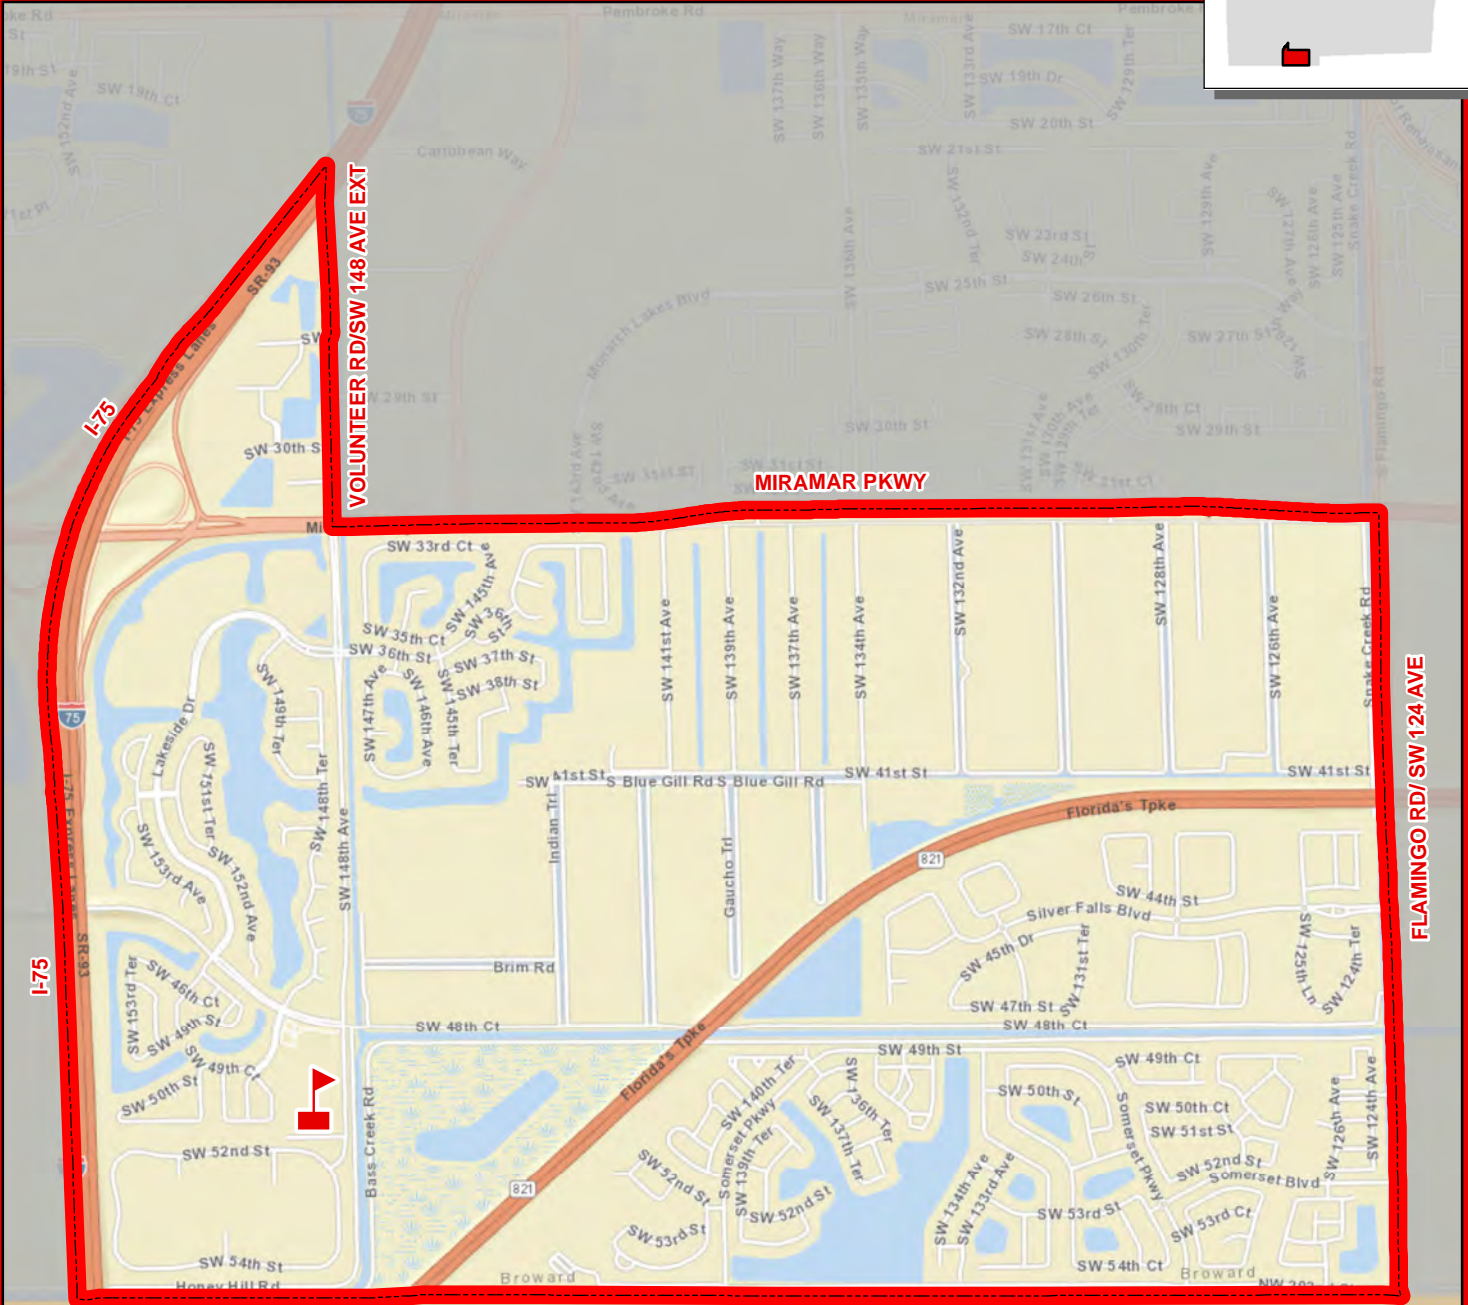

THIS MAP IS FOR CONCEPTUAL PURPOSES ONLY AND SHOULD NOT BE USED FOR LEGAL BOUNDARY DETERMINATIONS

CORAL COVE ELEMENTARY SCHOOL

5100 SW 148 AVENUE
MIRAMAR, FLORIDA 33027
754-323-7950

Innovative Program

BROWARD/MIAMI-DADE COUNTY LINE