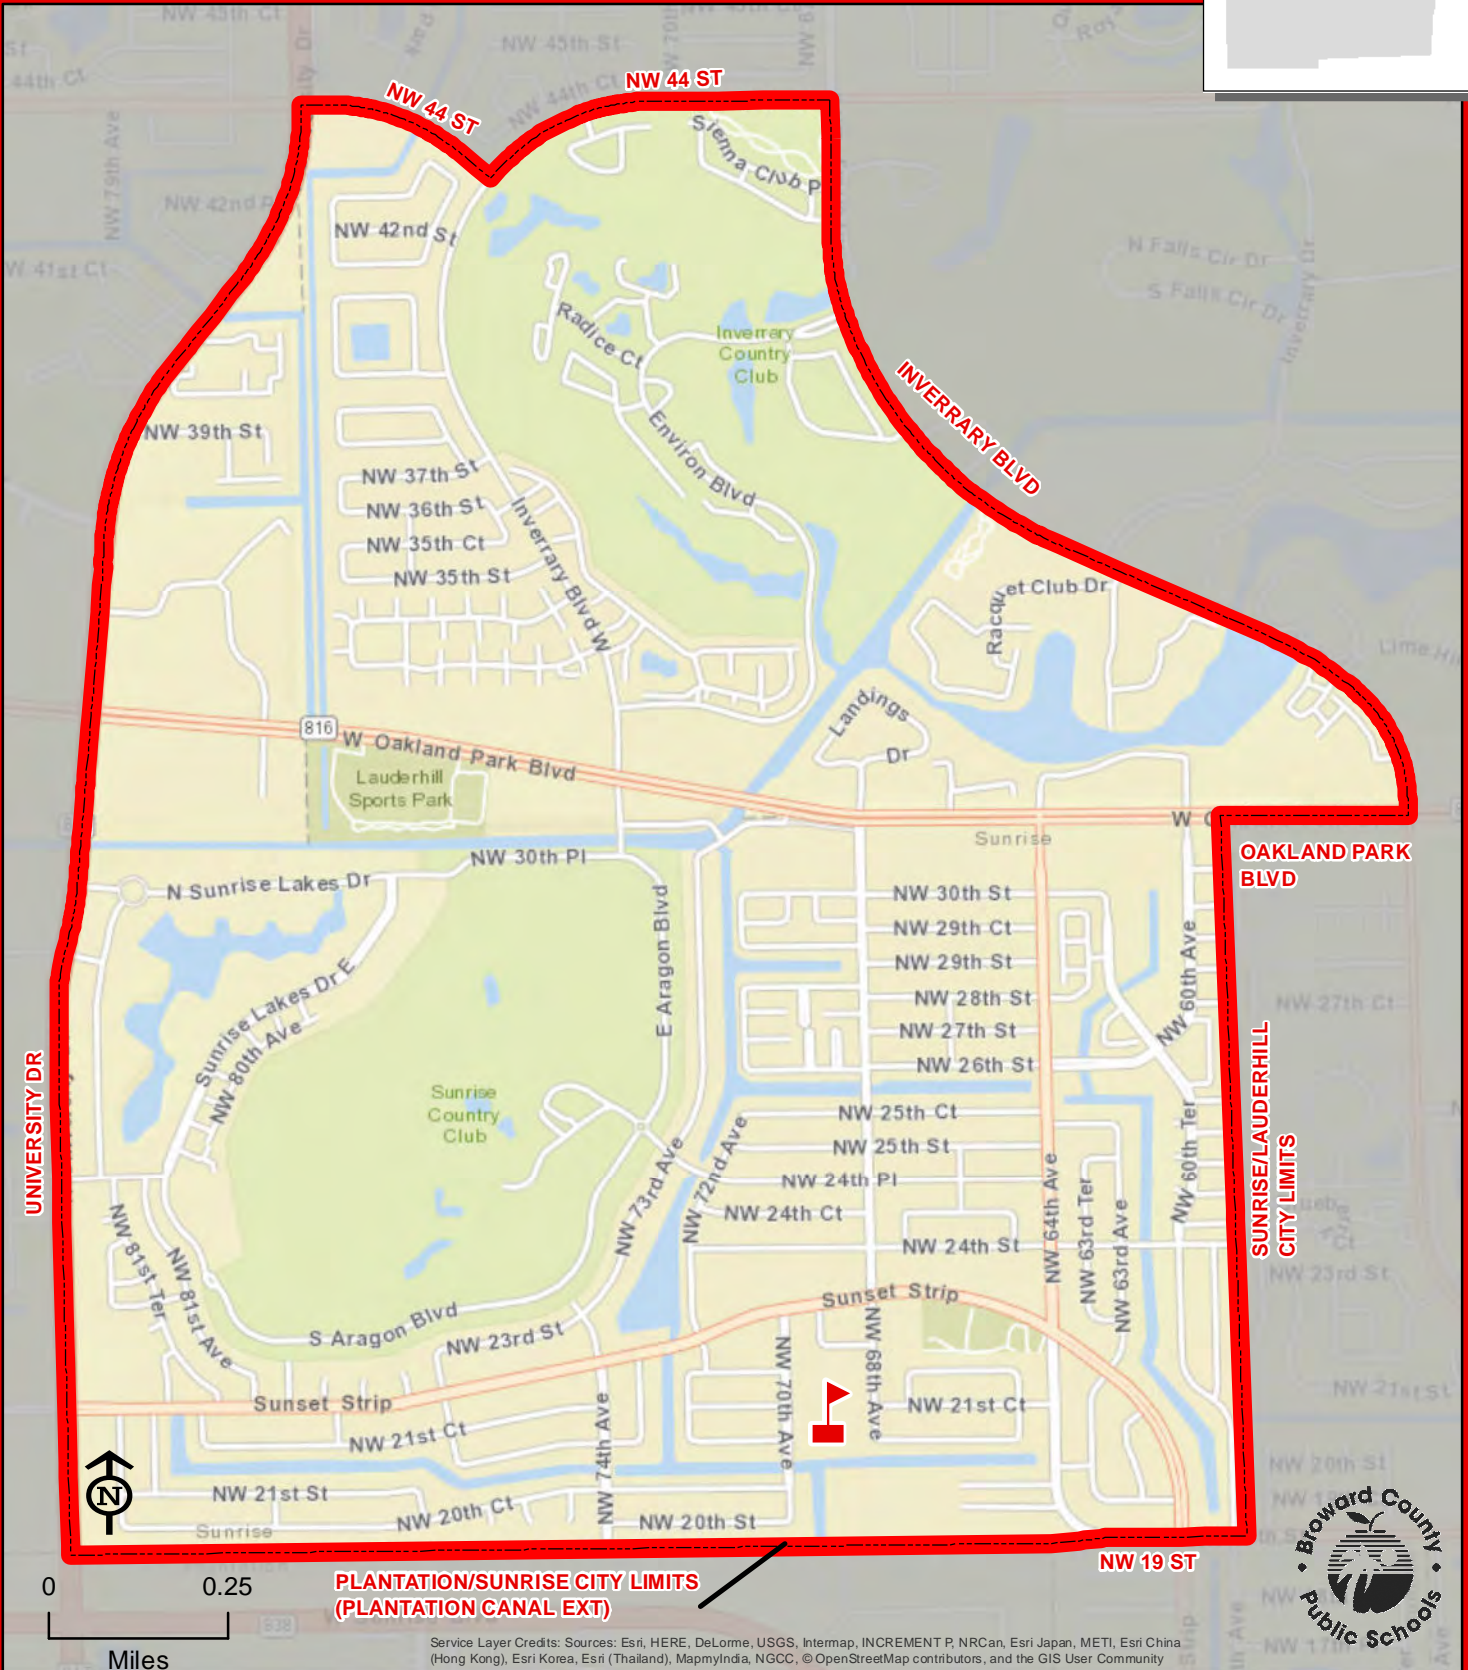

VILLAGE ELEMENTARY SCHOOL

2100 NW 70 AVENUE
SUNRISE, FLORIDA 33313
754-322-8750

Innovative Program

THIS MAP IS FOR CONCEPTUAL PURPOSES ONLY AND SHOULD NOT BE USED FOR LEGAL BOUNDARY DETERMINATIONS