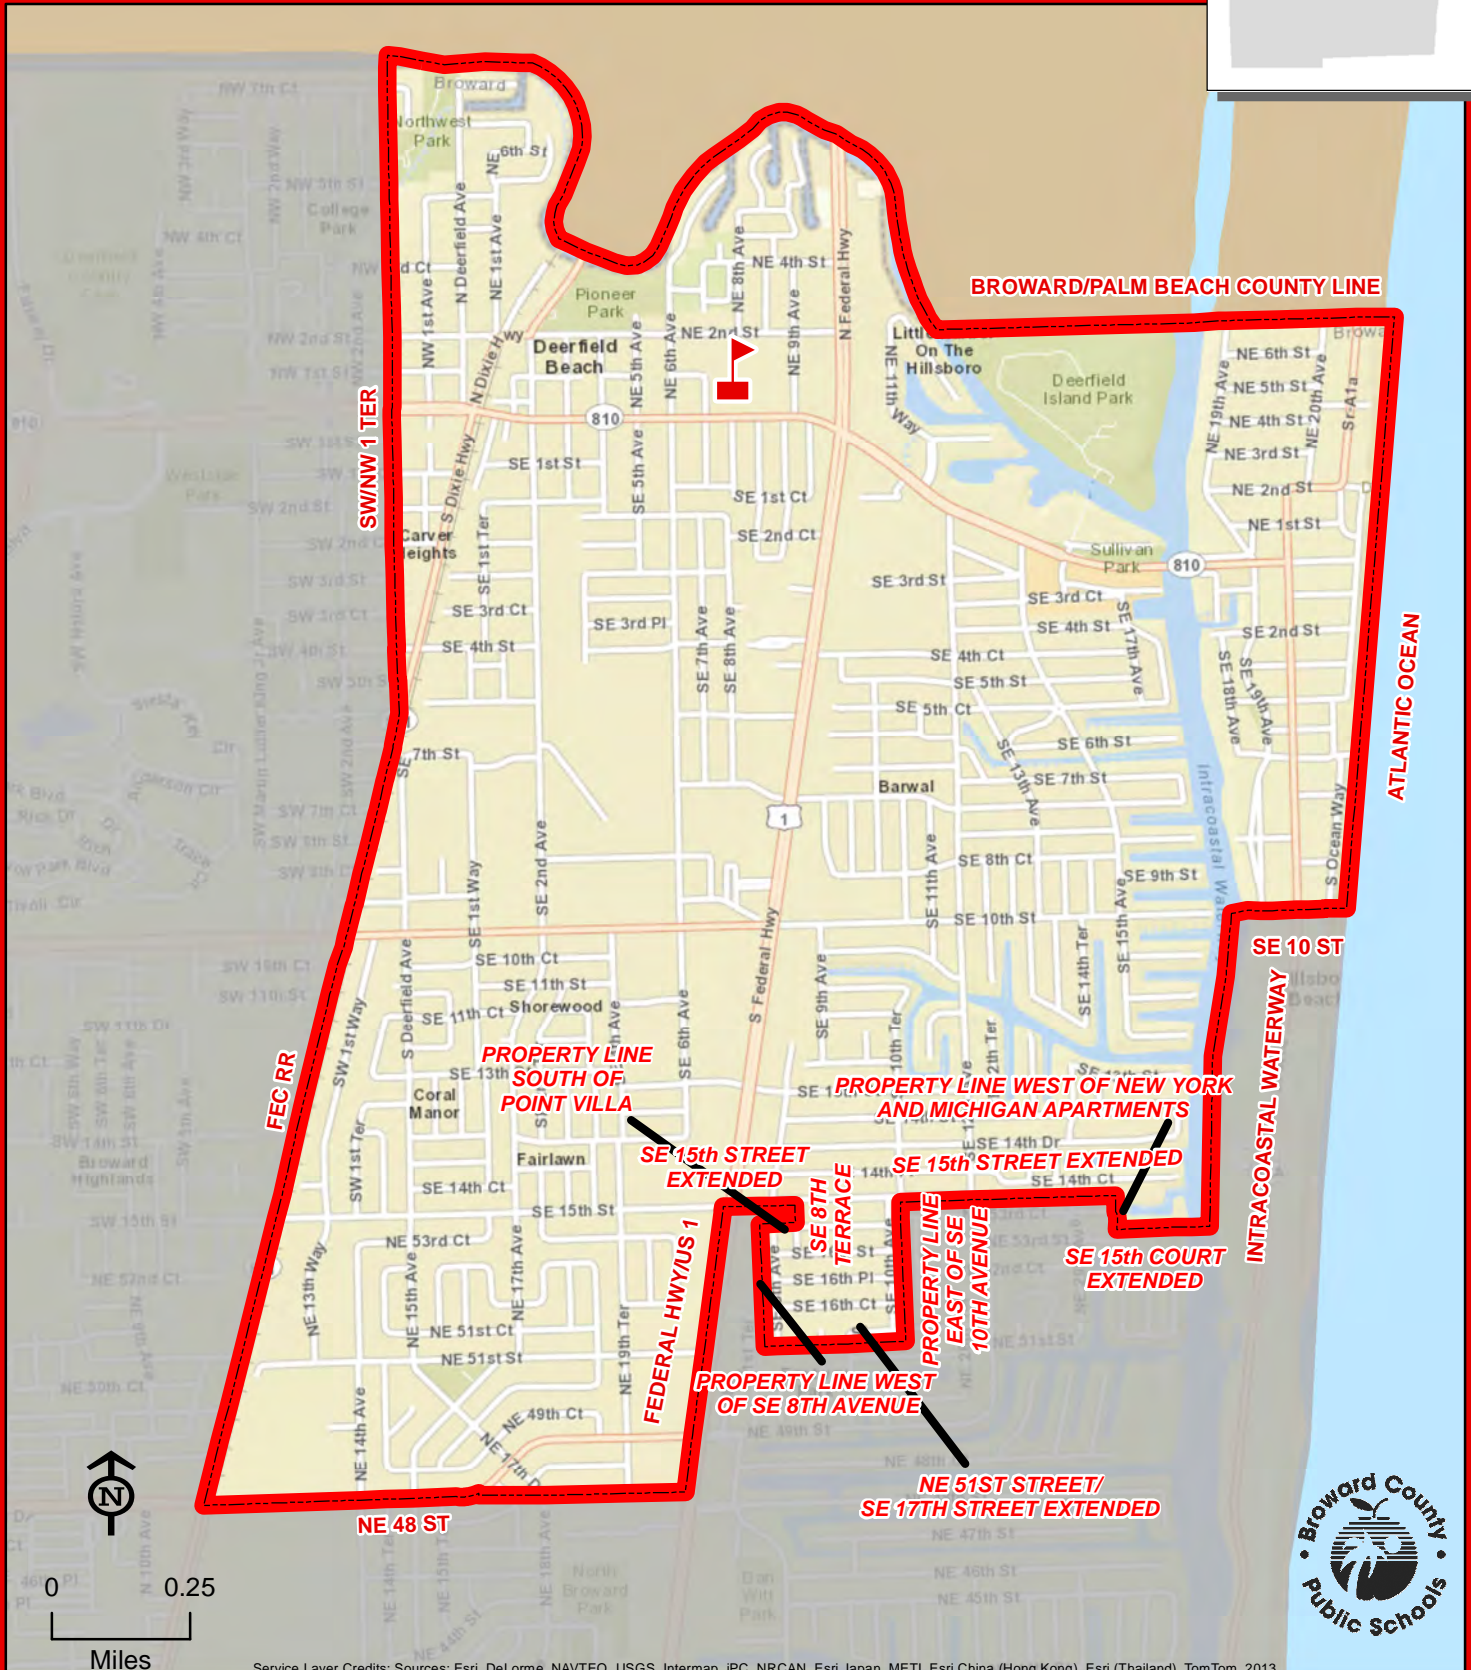

DEERFIELD BEACH ELEMENTARY SCHOOL

650 NE 1 STREET
DEERFIELD BEACH, FLORIDA 33441
754-322-6100

THIS MAP IS FOR CONCEPTUAL PURPOSES ONLY AND SHOULD NOT BE USED FOR LEGAL BOUNDARY DETERMINATIONS