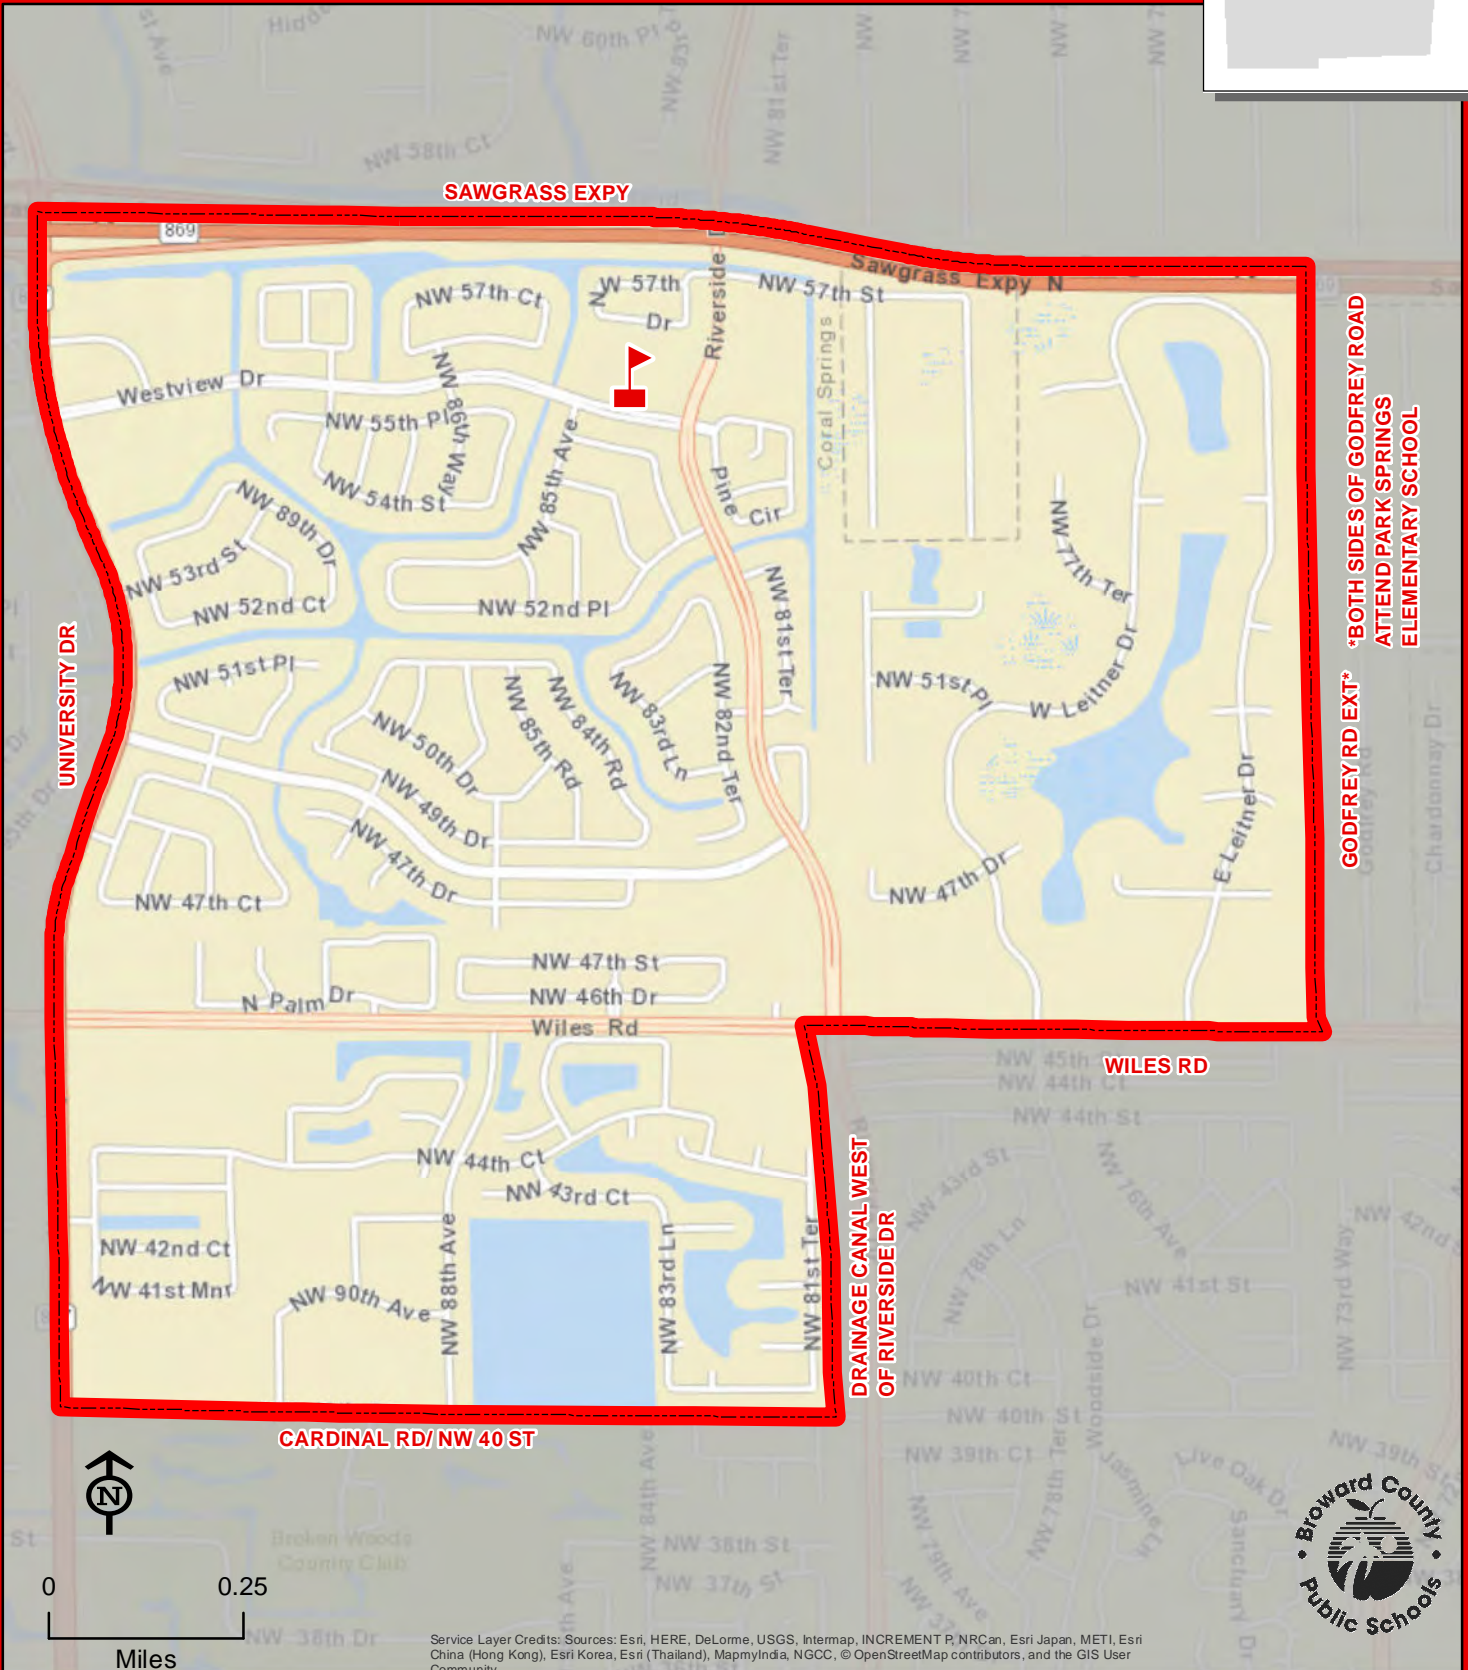

CORAL PARK ELEMENTARY SCHOOL

8401 WESTVIEW DRIVE
CORAL SPRINGS, FLORIDA 33067
754-322-5850

Innovative Program

GODFREY RD EXT*
*BOTH SIDES OF GODFREY ROAD
ATTEND PARK SPRINGS
ELEMENTARY SCHOOL

CORAL PARK

THIS MAP IS FOR CONCEPTUAL PURPOSES ONLY AND SHOULD NOT BE USED FOR LEGAL BOUNDARY DETERMINATIONS