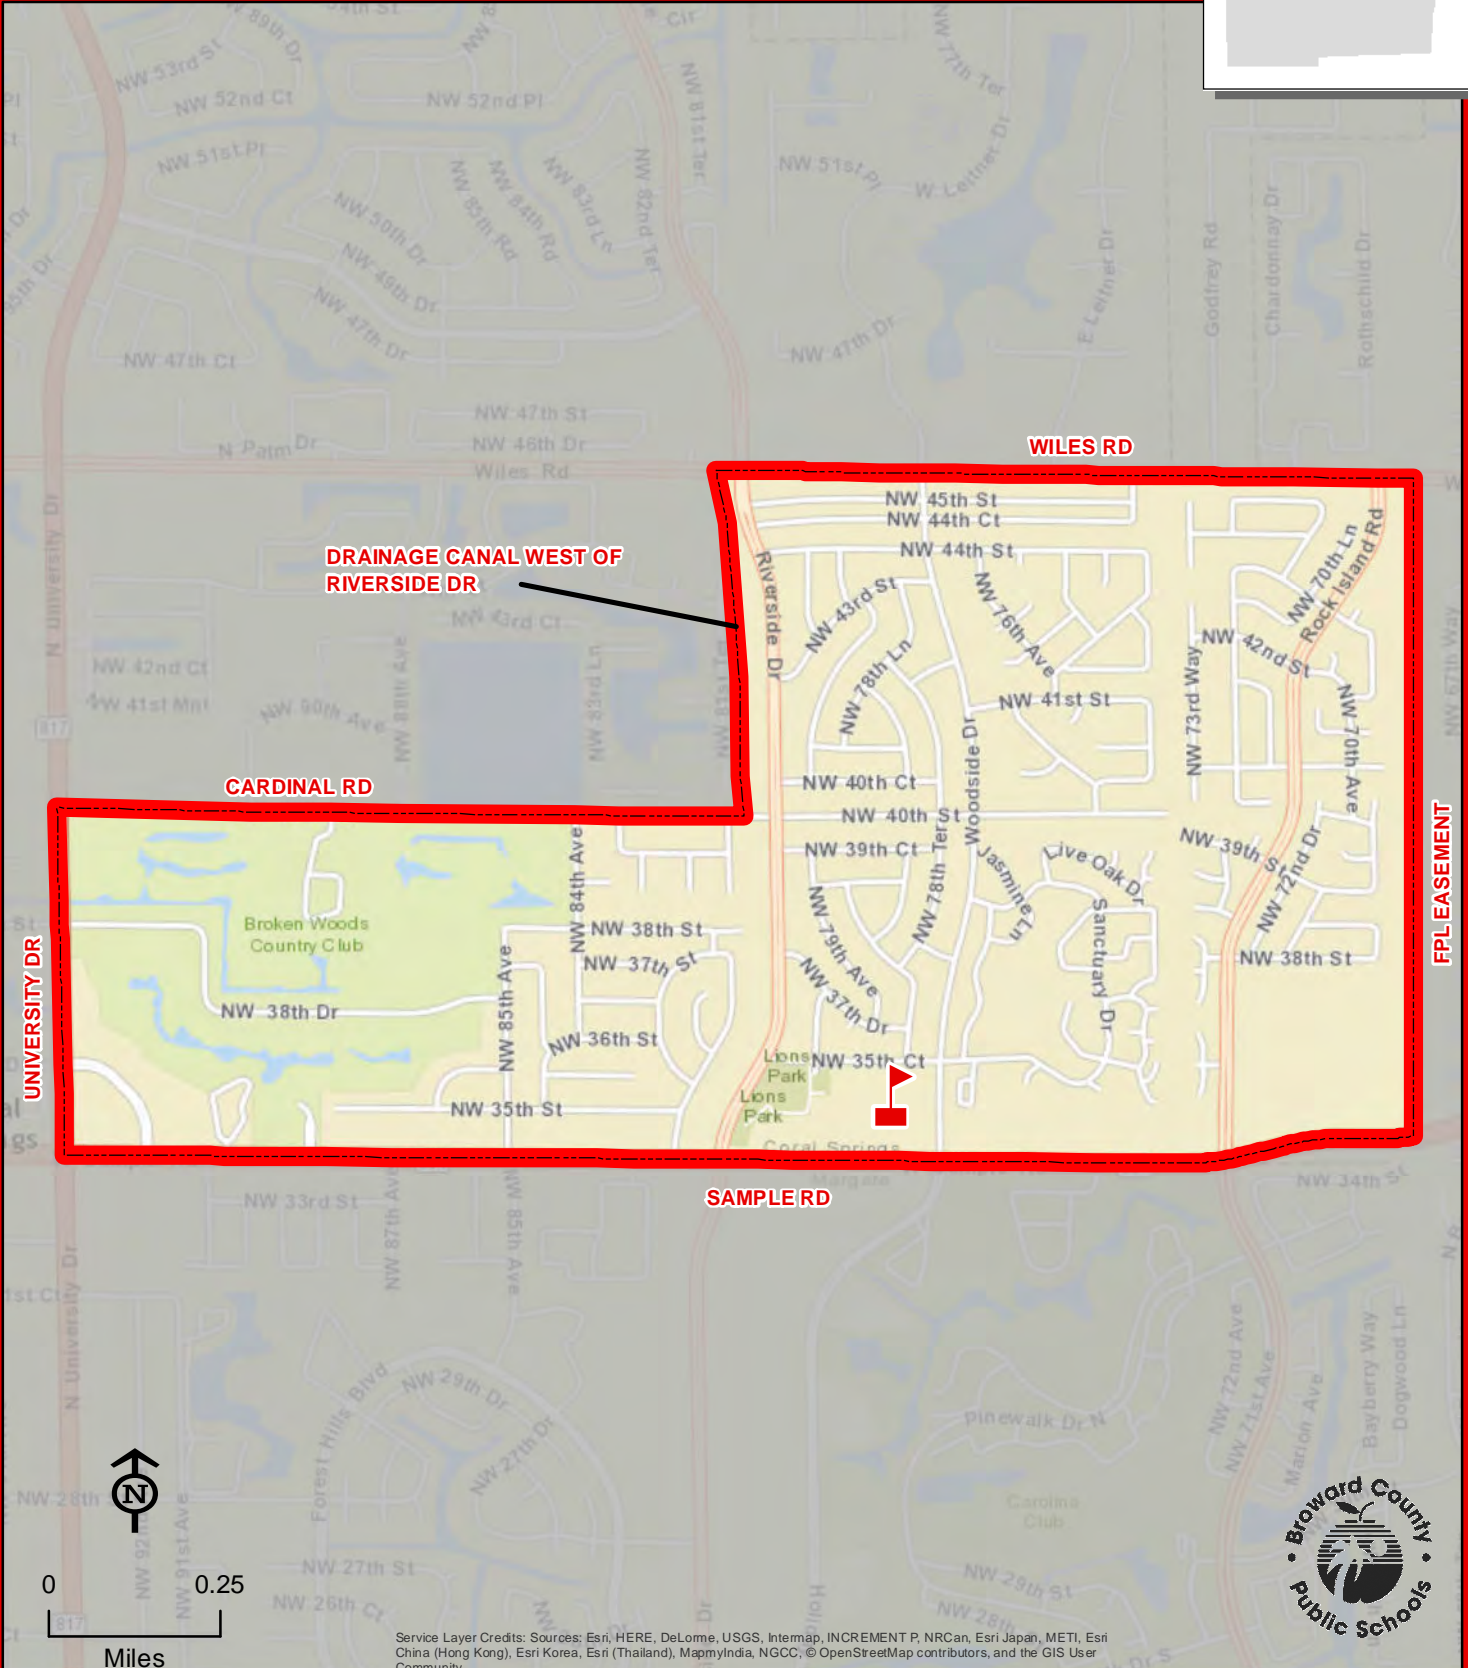

HUNT, JAMES S. ELEMENTARY SCHOOL

7800 NW 35 COURT
CORAL SPRINGS, FLORIDA 33065
754-322-6500

Innovative Program

FPLEASMENT
HUNT, JAMES S.

THIS MAP IS FOR CONCEPTUAL PURPOSES ONLY AND SHOULD NOT BE USED FOR LEGAL BOUNDARY DETERMINATIONS