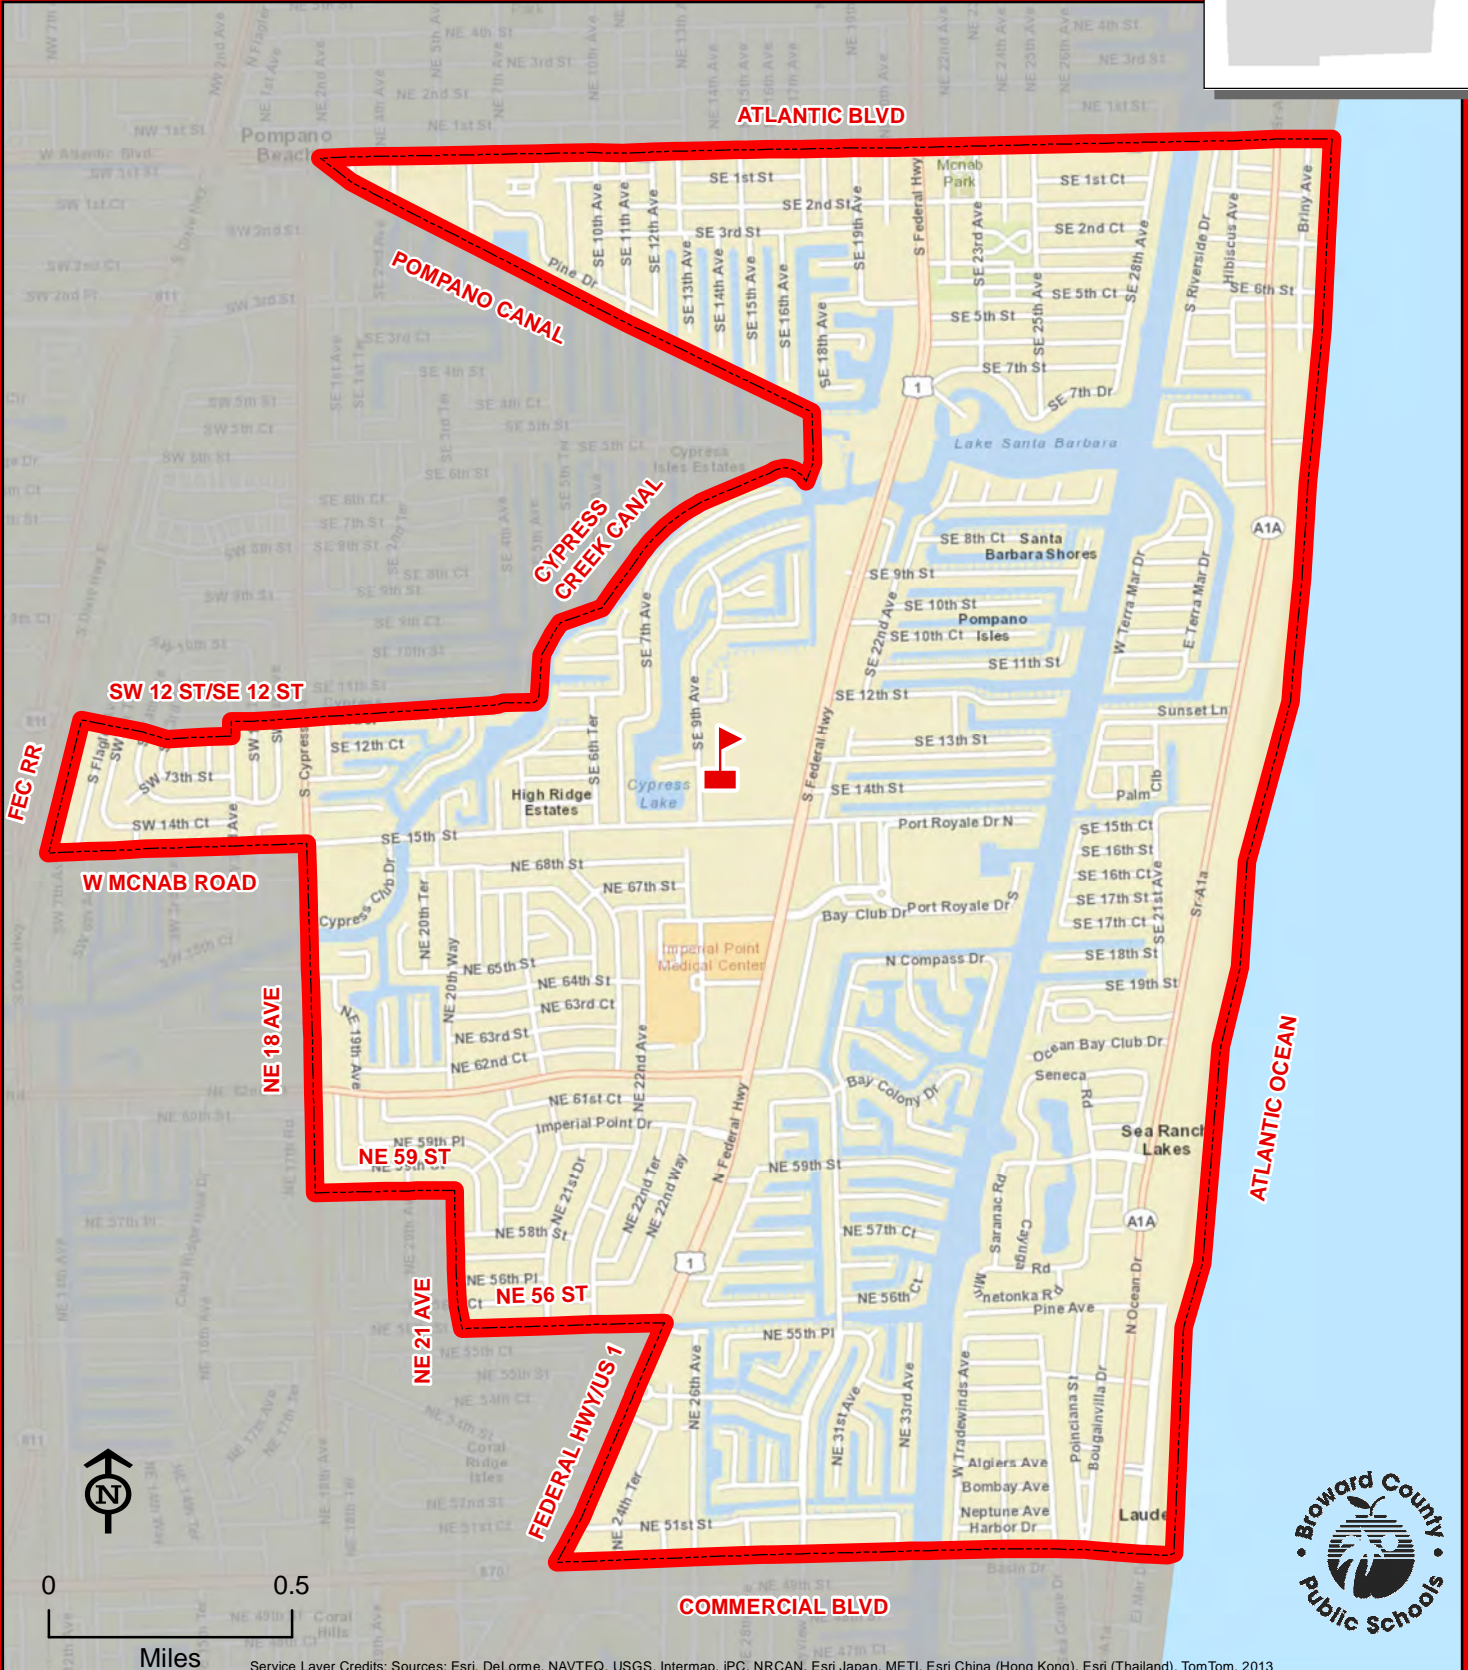

McNAB ELEMENTARY SCHOOL

1350 SE 9 AVENUE
POMPANO BEACH, FLORIDA 33060
754-322-7050

THIS MAP IS FOR CONCEPTUAL PURPOSES ONLY AND SHOULD NOT BE USED FOR LEGAL BOUNDARY DETERMINATIONS