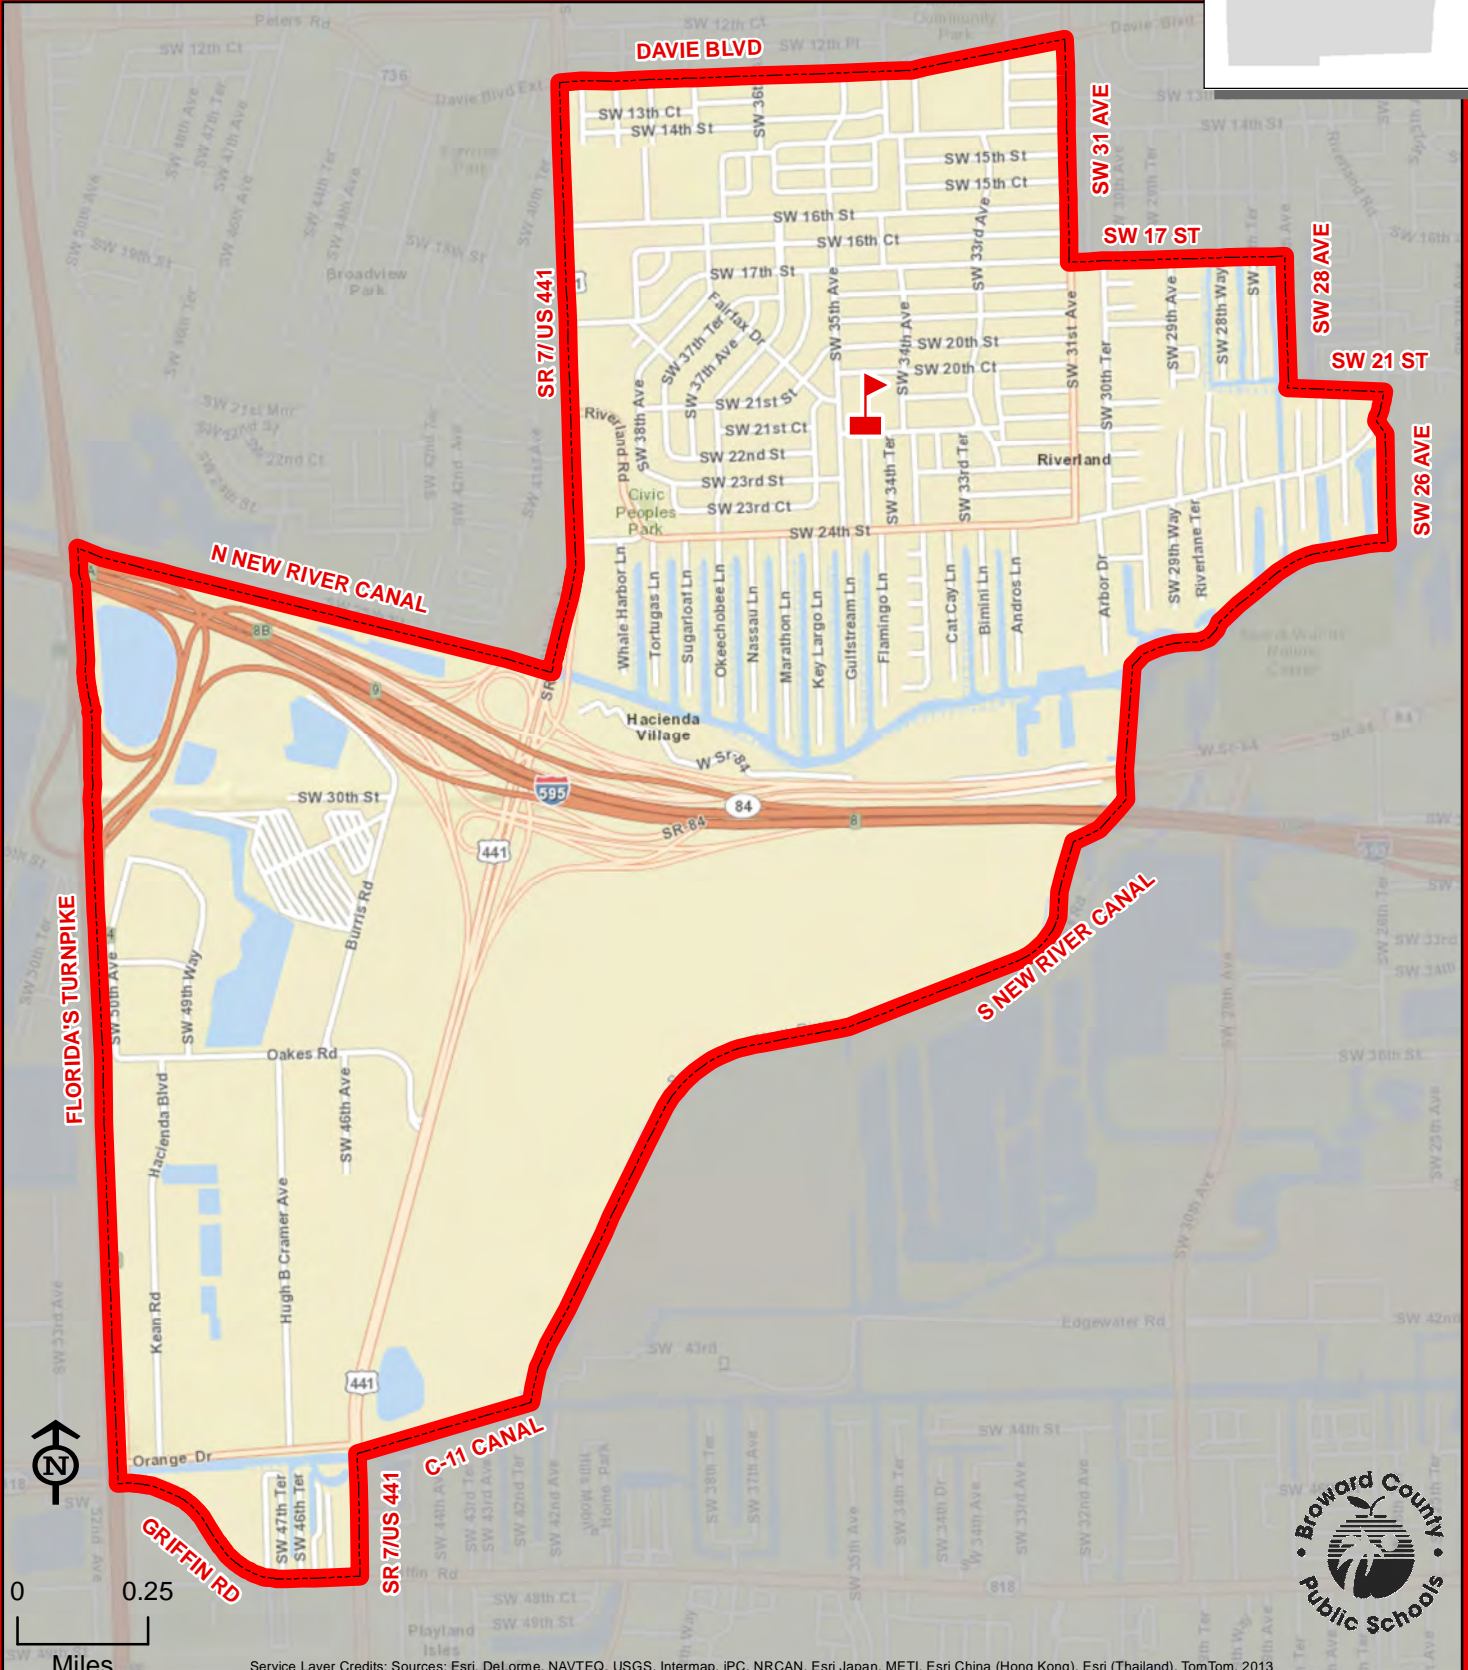

FOSTER, STEPHEN ELEMENTARY SCHOOL

3471 SW 22 STREET
FORT LAUDERDALE, FLORIDA 33312
754-323-5750

FOSTER, STEPHEN

THIS MAP IS FOR CONCEPTUAL PURPOSES ONLY AND SHOULD NOT BE USED FOR LEGAL BOUNDARY DETERMINATIONS