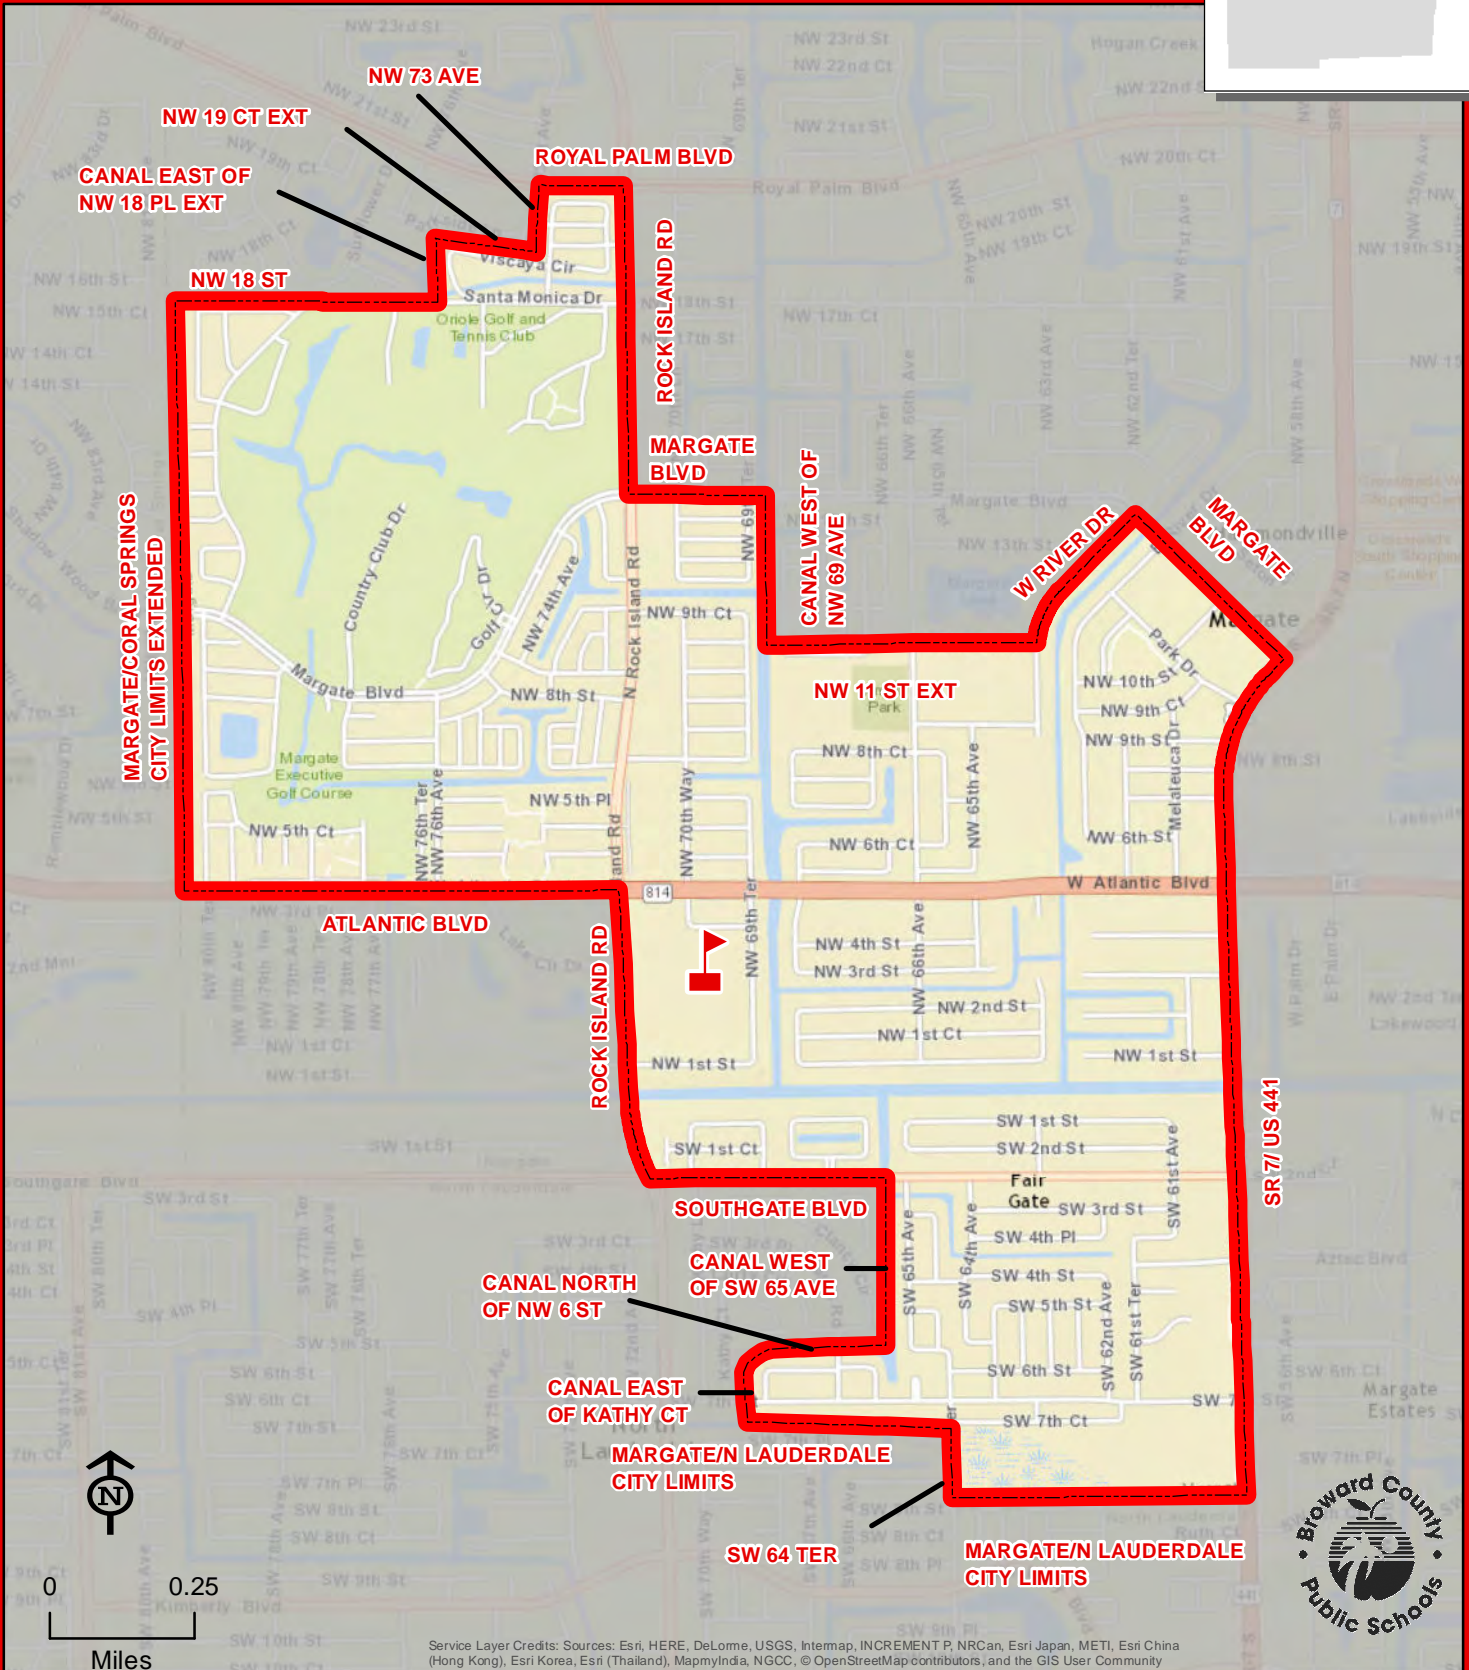

ATLANTIC WEST ELEMENTARY SCHOOL

301 NW 69 TERRACE
MARGATE, FLORIDA 33063
754-322-5300

Magnet School

THIS MAP IS FOR CONCEPTUAL PURPOSES ONLY AND SHOULD NOT BE USED FOR LEGAL BOUNDARY DETERMINATIONS