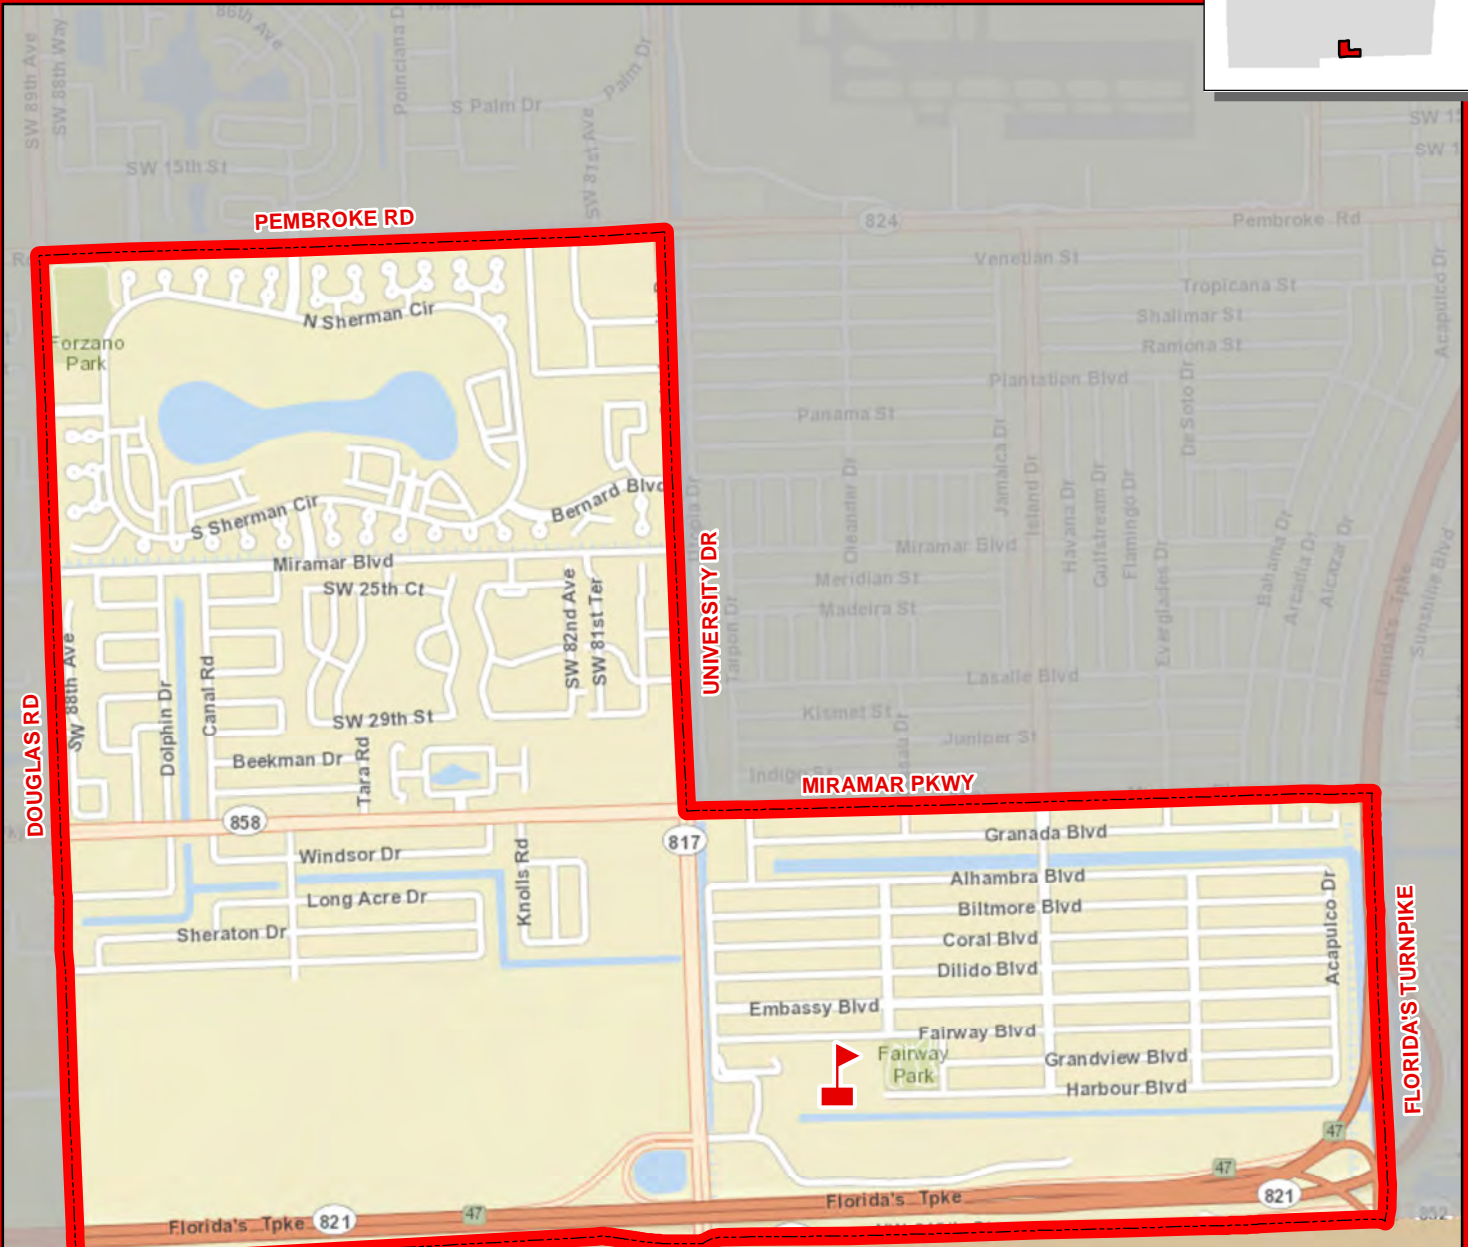

DOUGLAS RD

UNIVERSITY DR

FLORIDA'S TURNPIKE

FAIRWAY

BROWARD/MIAMI-DADE COUNTY LINE

Service Layer Credits: Sources: Esri, DeLorme, NAVTEQ, USGS, Intermap, IPC, NRCAN, Esri Japan, METI, Esri China (Hong Kong), Esri (Thailand), TomTom, 2013