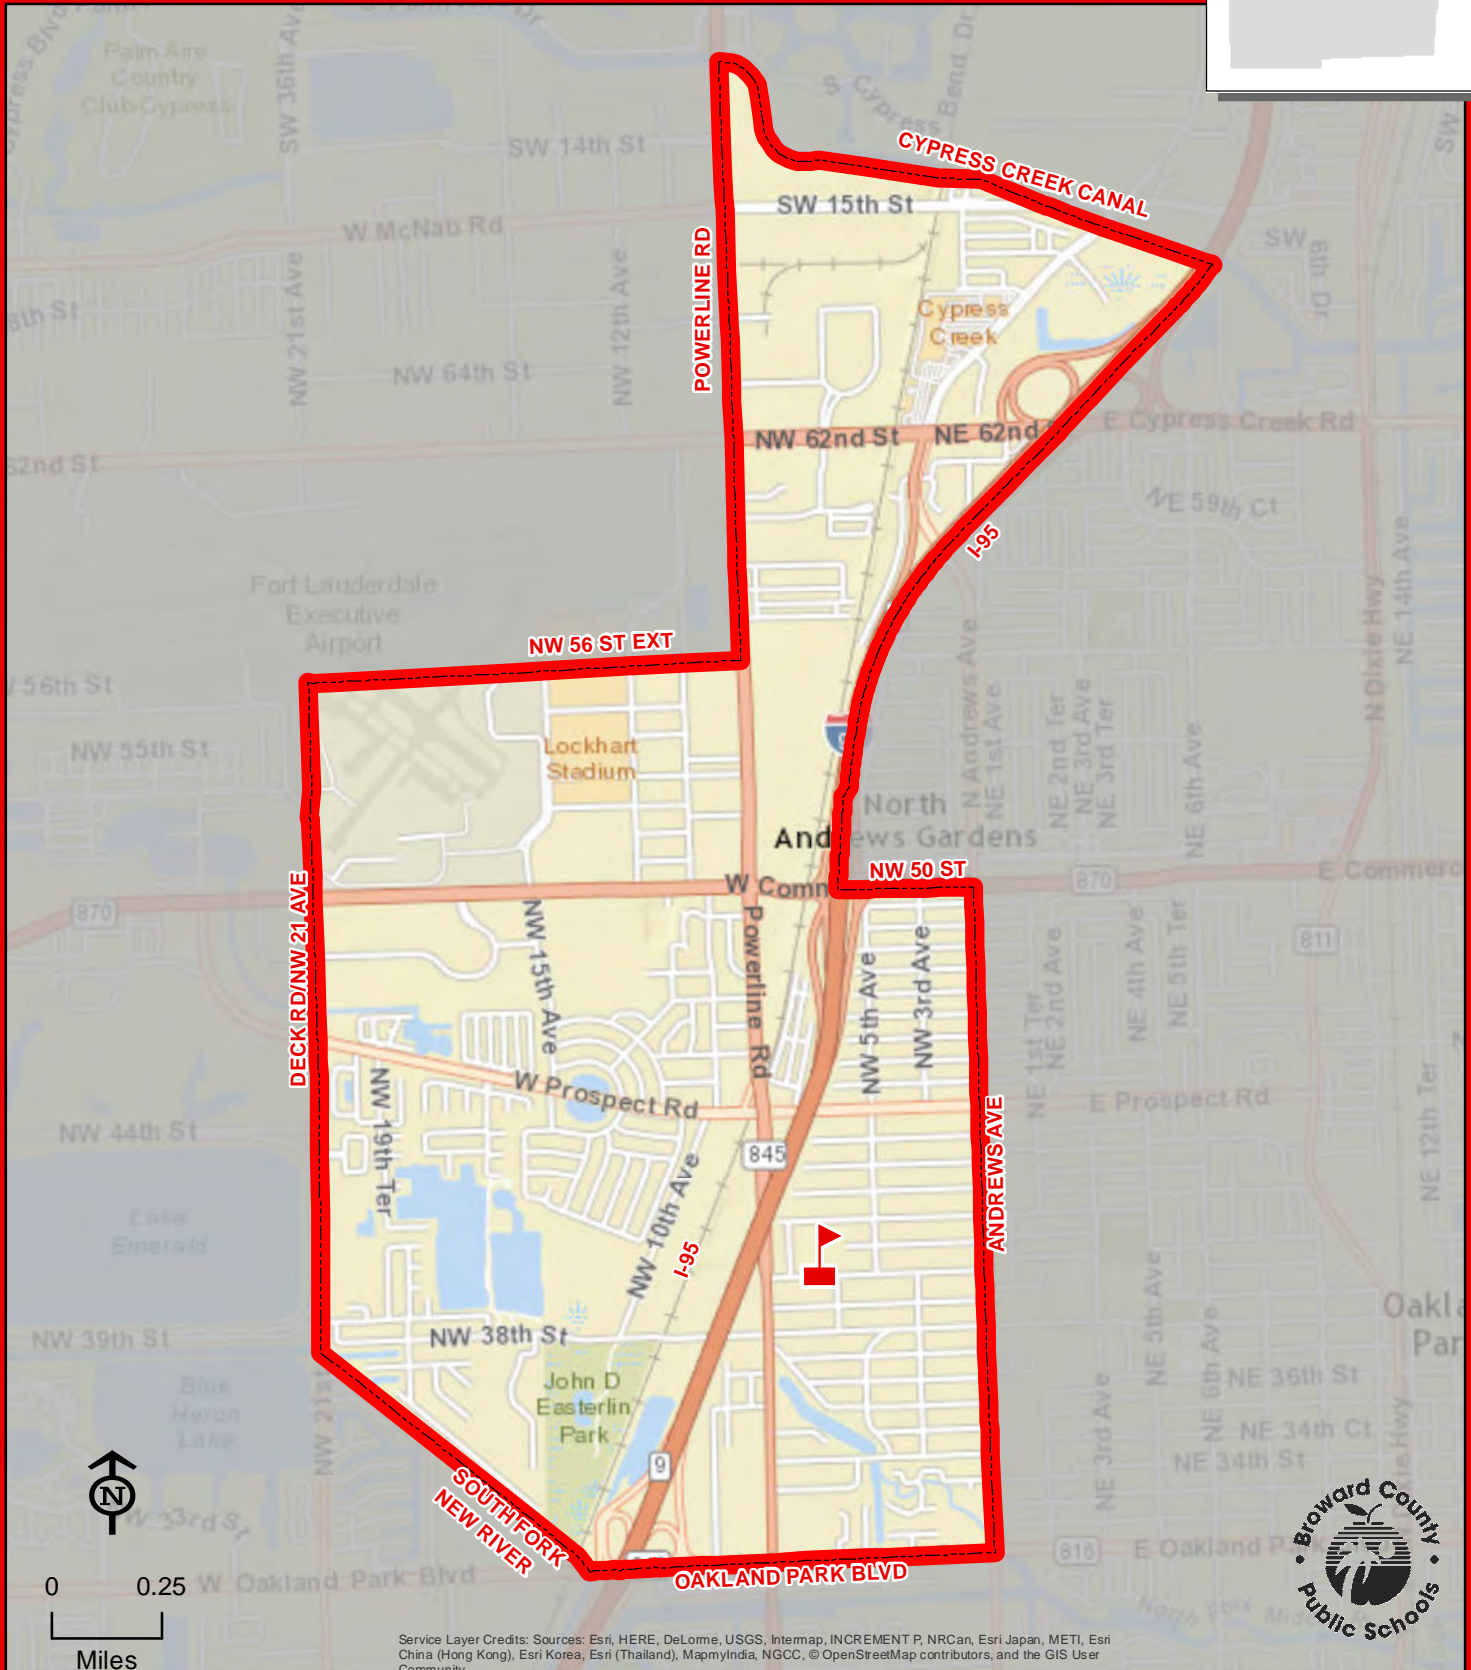

LLOYD ESTATES ELEMENTARY SCHOOL

750 NW 41 STREET
OAKLAND PARK, FLORIDA 33309
754-322-6800

Innovative Program

LLOYD ESTATES

THIS MAP IS FOR CONCEPTUAL PURPOSES ONLY AND SHOULD NOT BE USED FOR LEGAL BOUNDARY DETERMINATIONS