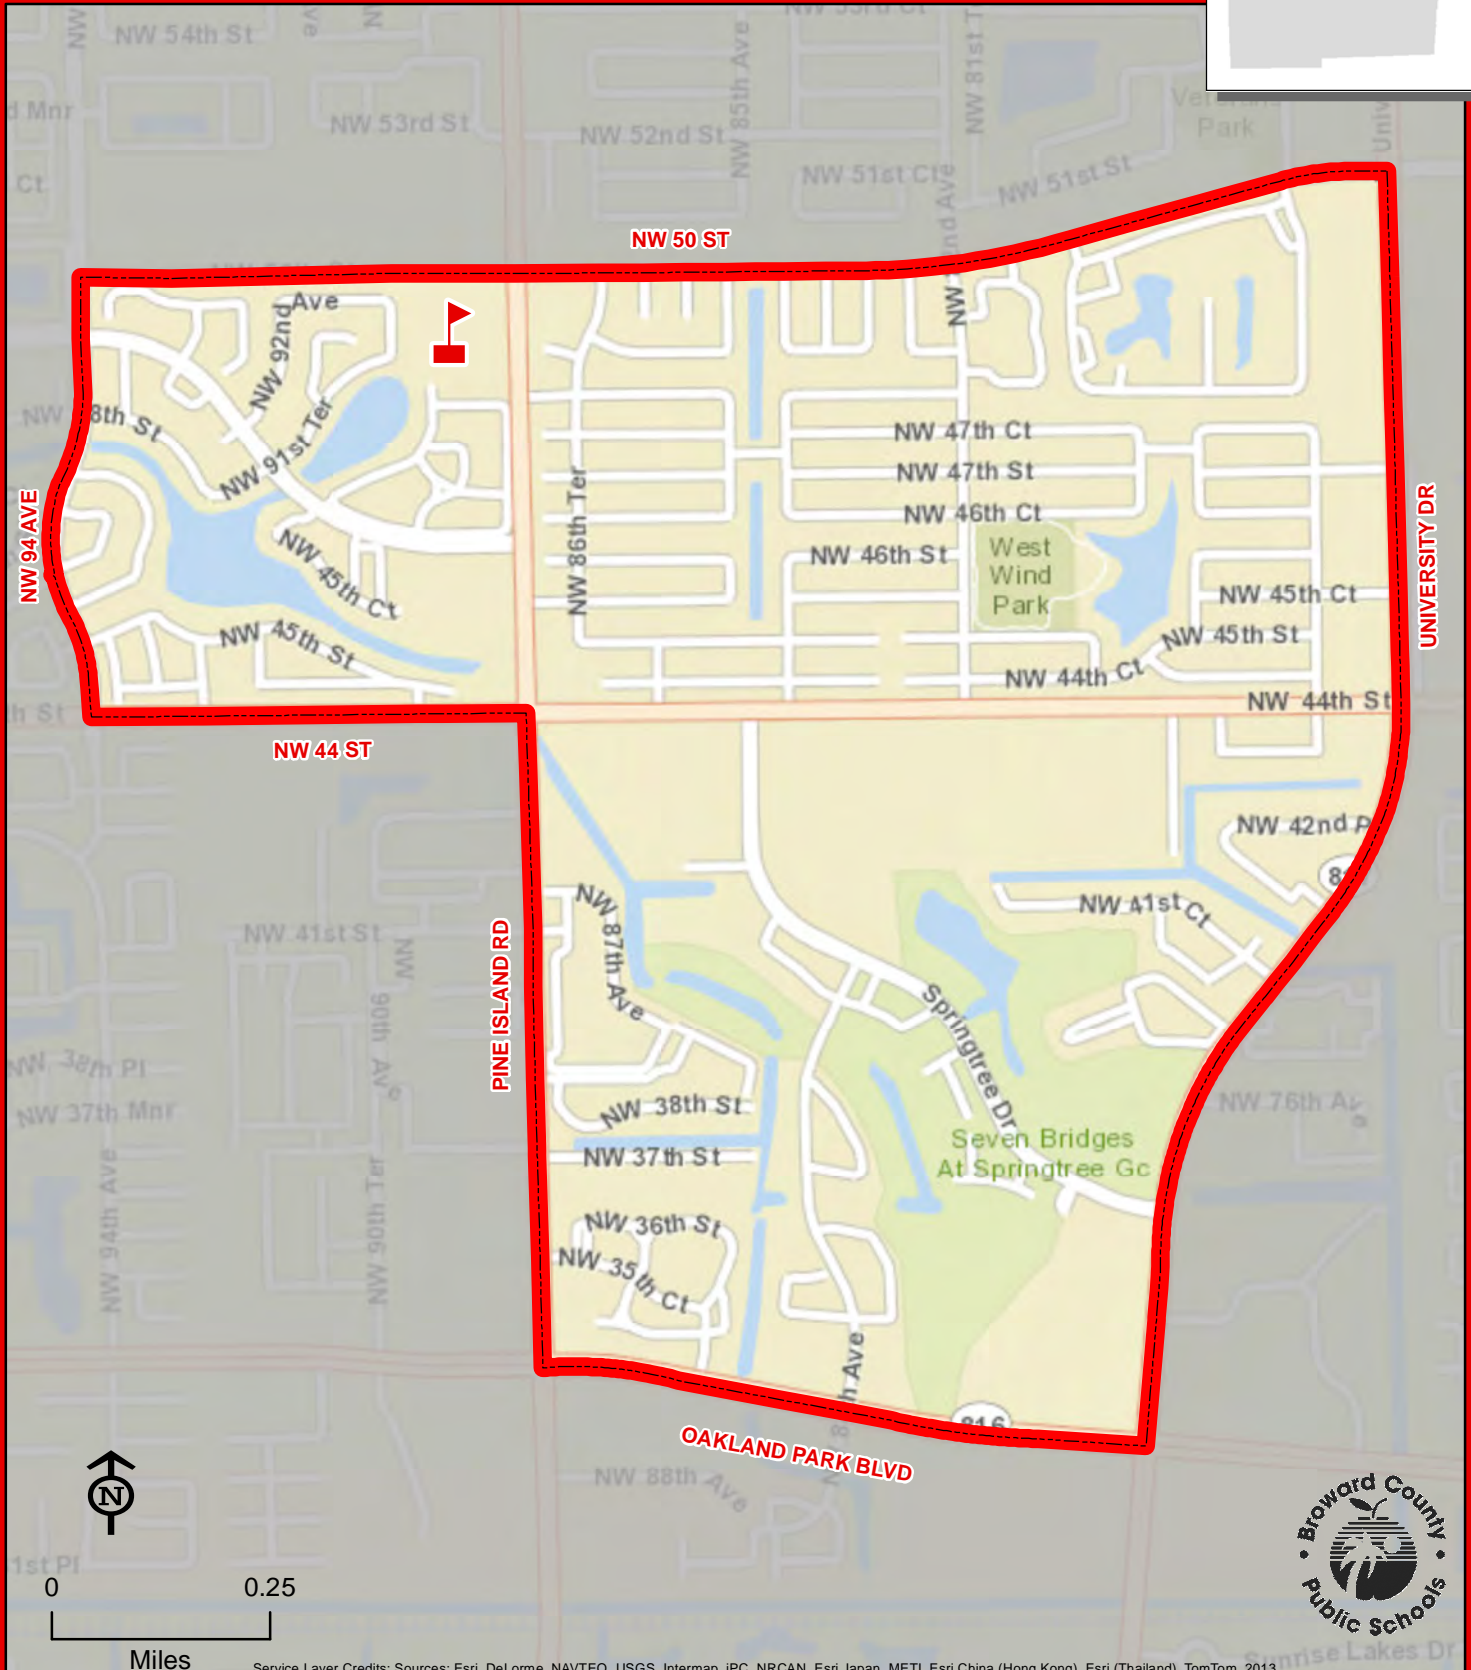

THIS MAP IS FOR CONCEPTUAL PURPOSES ONLY AND SHOULD NOT BE USED FOR LEGAL BOUNDARY DETERMINATIONS

BANYAN ELEMENTARY SCHOOL

8800 NW 50 STREET
SUNRISE, FLORIDA 33351
754-322-5350

Service Layer Credits: Sources: Esri, DeLorme, NAVTEQ, USGS, Intermap, IPC, NRCAN, Esri Japan, METI, Esri China (Hong Kong), Esri (Thailand), TomTom, 2013