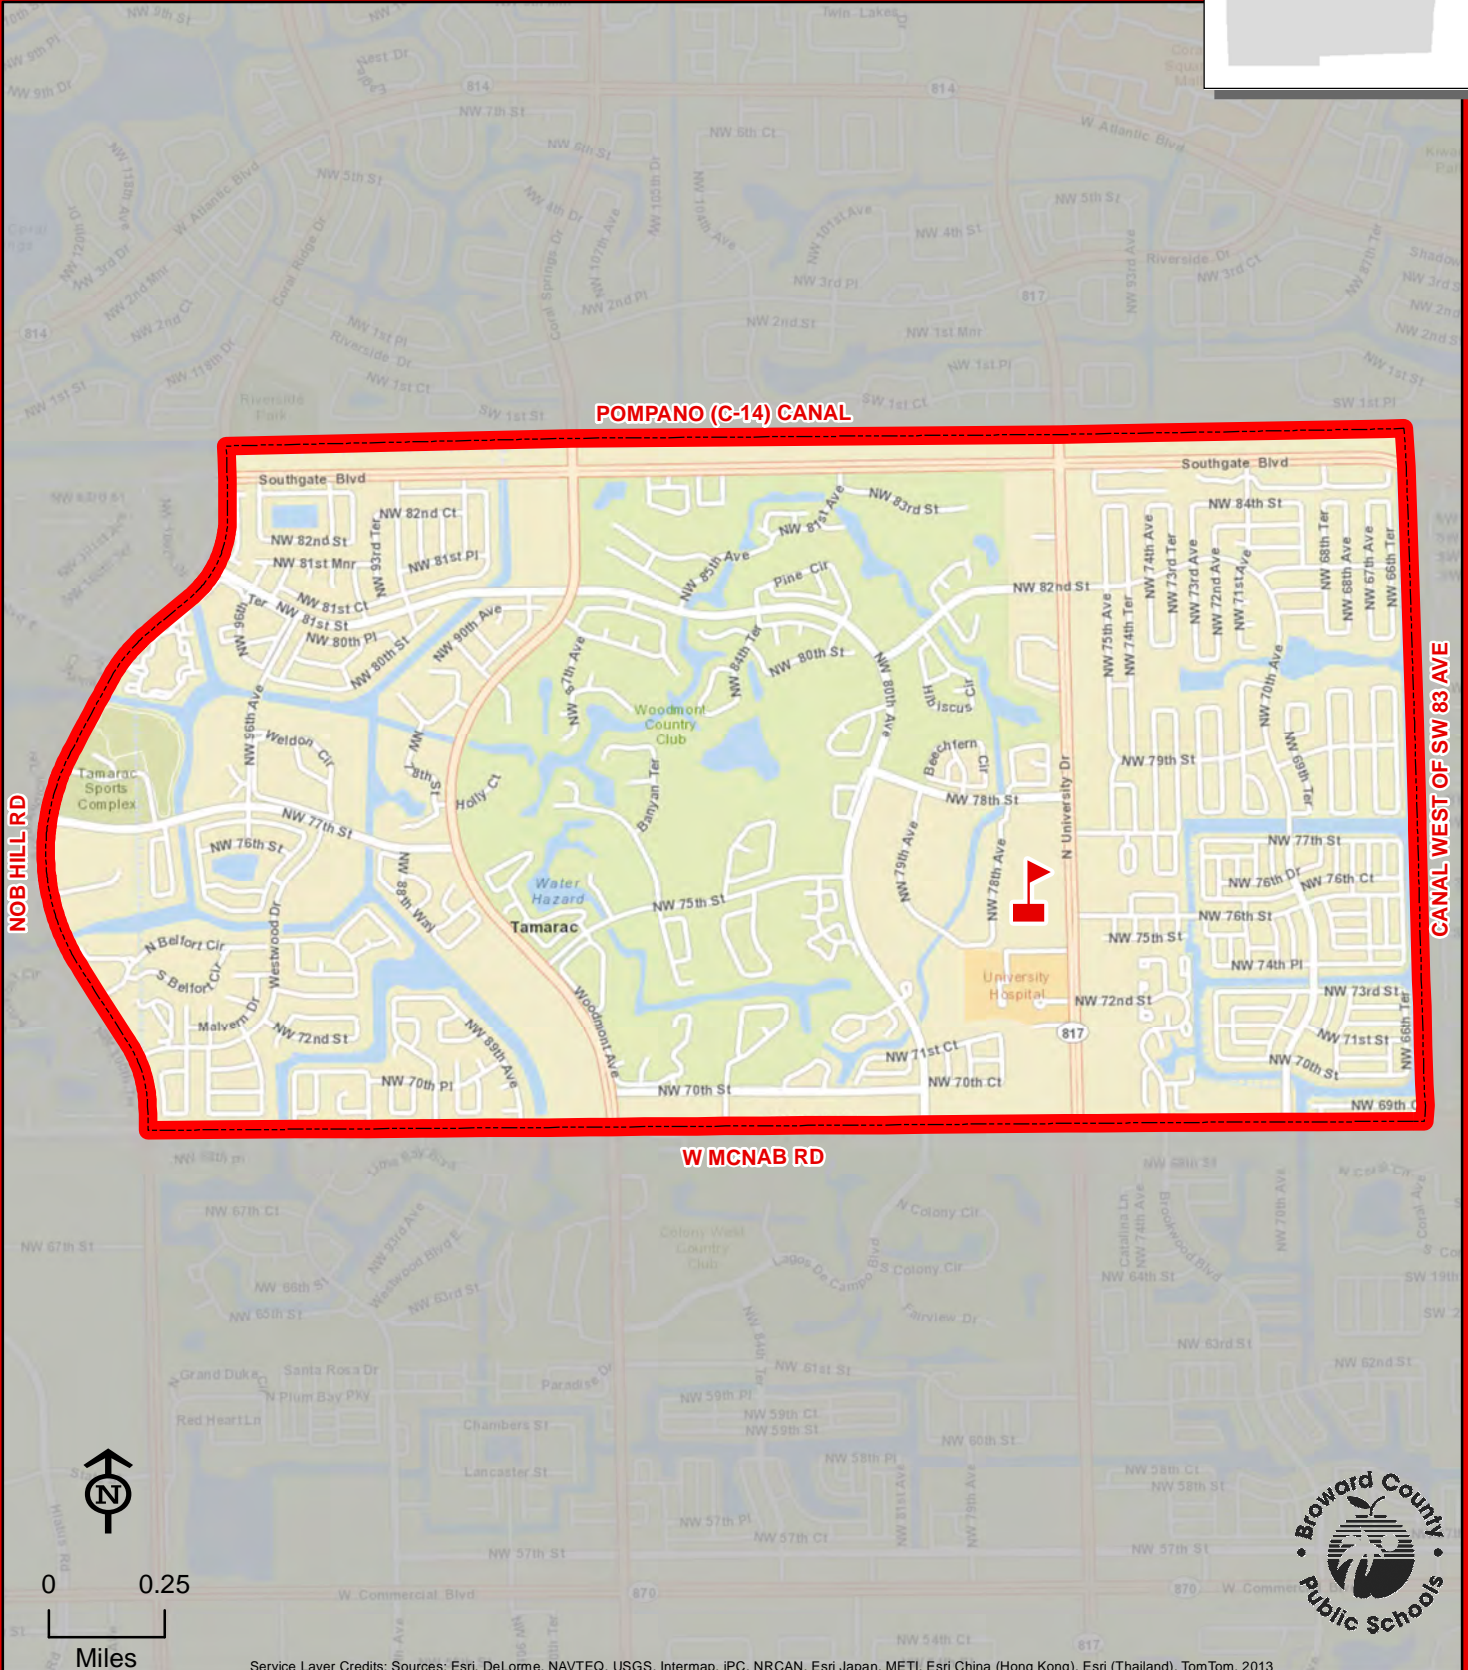

TAMARAC ELEMENTARY SCHOOL

7601 N UNIVERSITY DRIVE
TAMARAC, FLORIDA 33321
754-322-8600

THIS MAP IS FOR CONCEPTUAL PURPOSES ONLY AND SHOULD NOT BE USED FOR LEGAL BOUNDARY DETERMINATIONS

TEDDER ELEMENTARY SCHOOL