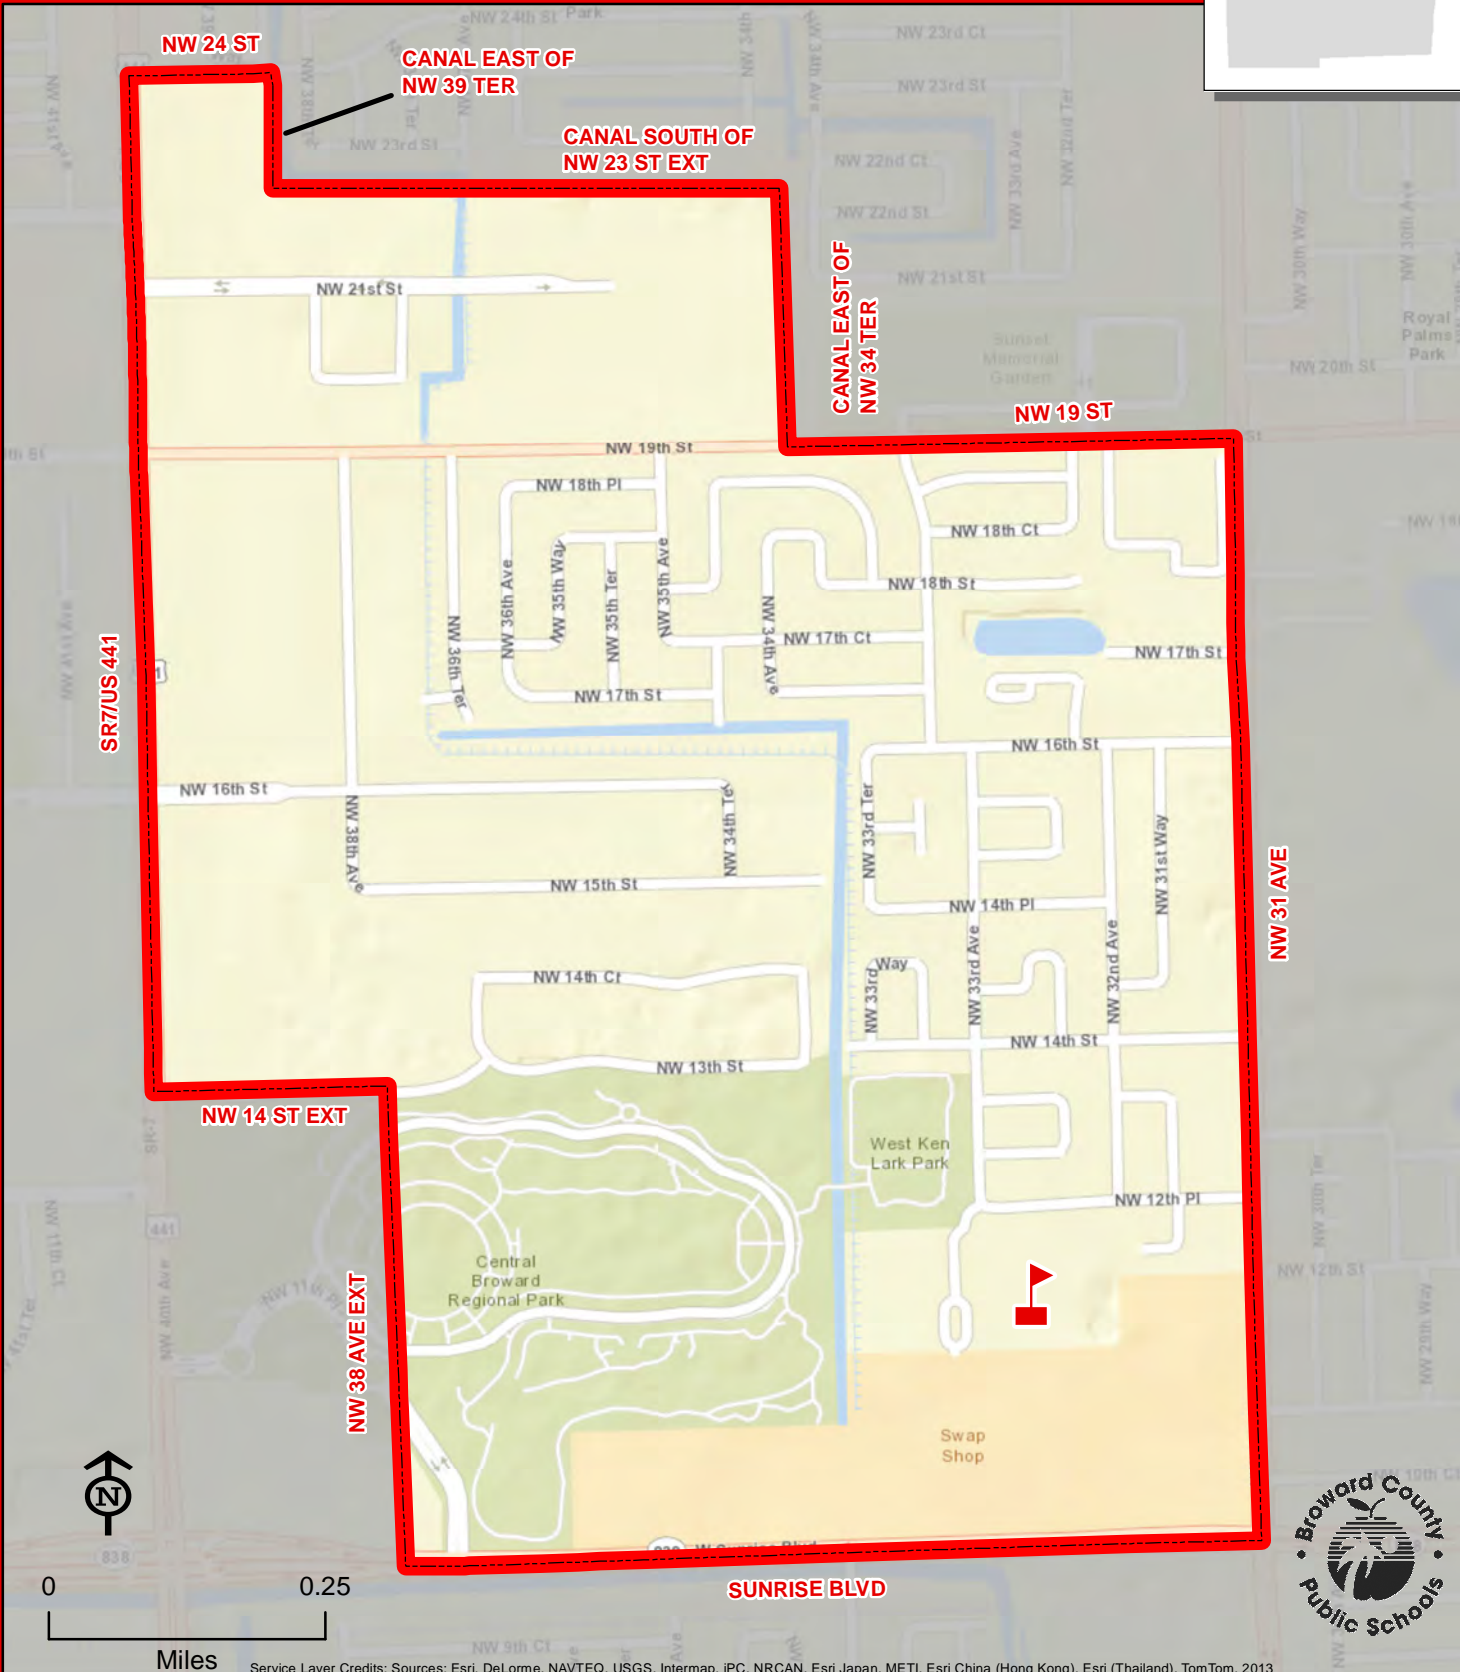

LARKDALE ELEMENTARY SCHOOL

3250 NW 12 PLACE
LAUDERHILL, FLORIDA 33311
754-322-6600

LARKDALE

THIS MAP IS FOR CONCEPTUAL PURPOSES ONLY AND SHOULD NOT BE USED FOR LEGAL BOUNDARY DETERMINATIONS