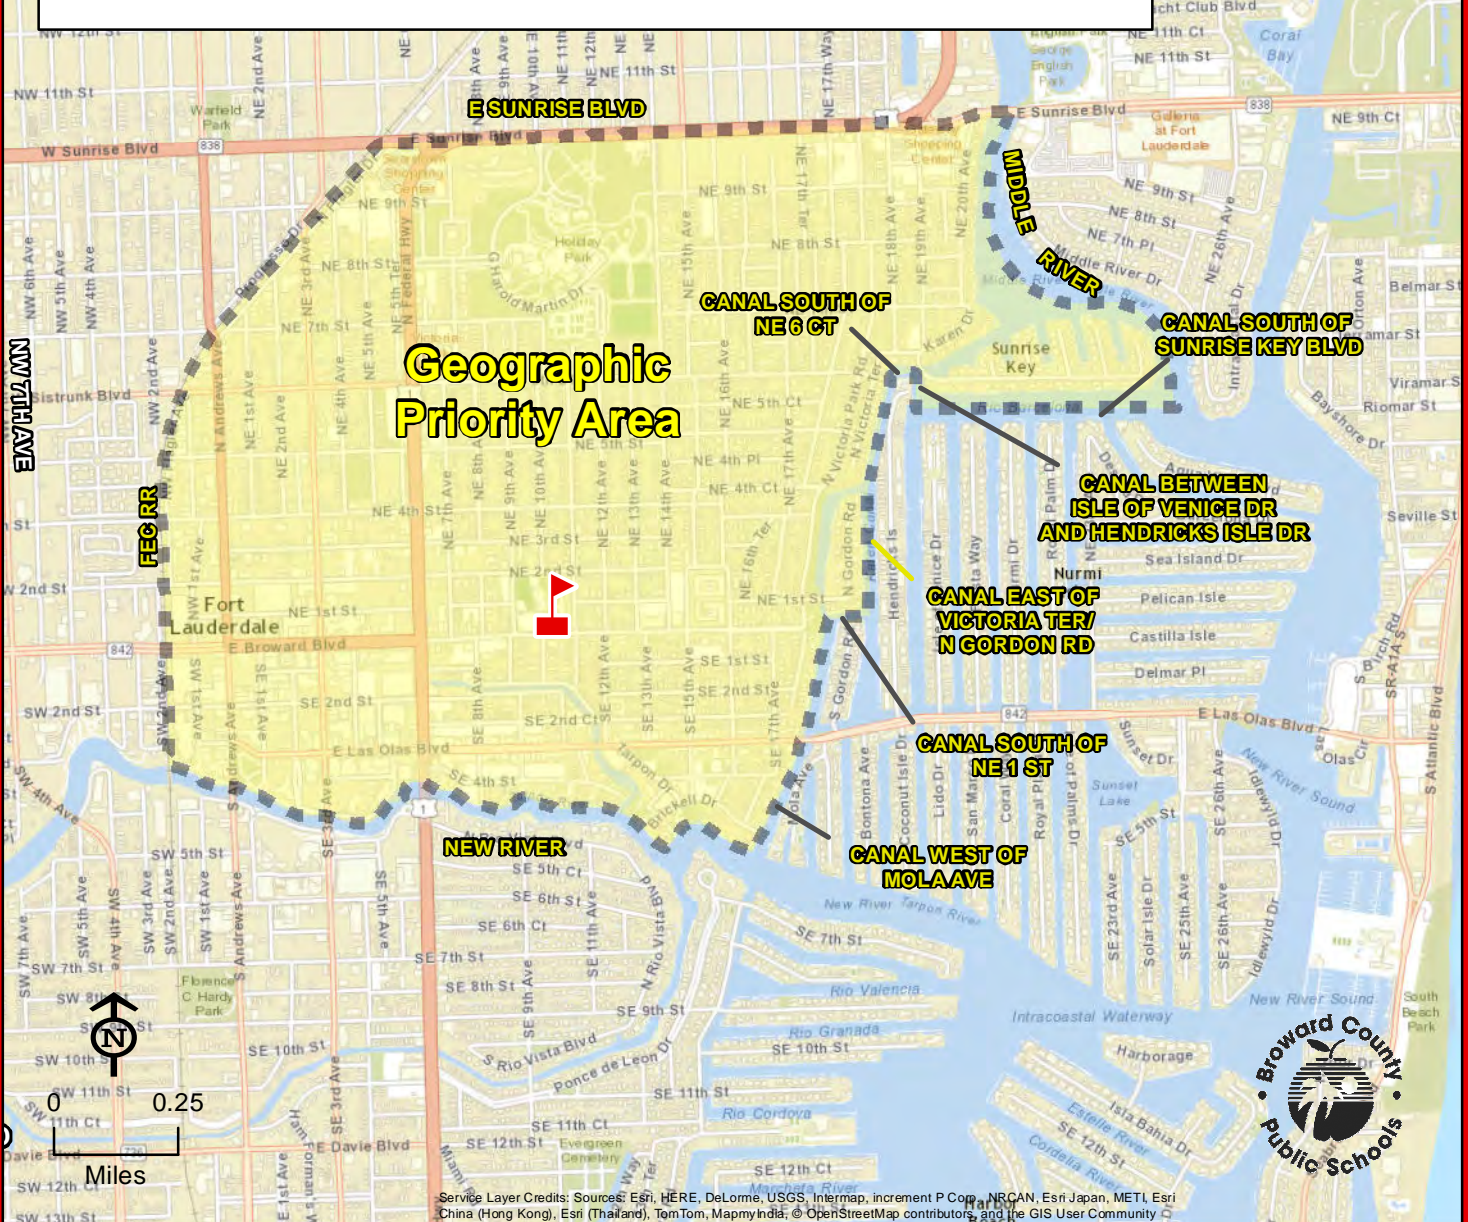

Geographic Priority Area: Reserve 150 choice seats for kindergarten through fifth grade students in the community surrounding Virginia Shuman Young Elementary School in the area defined as follows: Commence at the intersection of East Sunrise Boulevard and the Middle River, south along the Middle River to the canal south of Sunrise Key Boulevard, west along the canal south of Sunrise Key Boulevard to the canal between Isle of Venice Drive and Hendricks Isle, north along the canal between Isle of Venice Drive and Hendricks Isle to the canal south of Northeast 6th Court, west along the canal south of Northeast 6th Court to the canal east of Victoria Terrace/ North Gordon Road, south along the canal east of Victoria Terrace/ North Gordon Road to the canal south of Northeast 1st Street, west along the canal south of Northeast 1st Street to the canal east of South Victoria Park Road, south along the canal east of South Victoria Park Road to the New River, west along the New River to the FEC Railroad, north along the FEC Railroad to East Sunrise Boulevard, and east along East Sunrise Boulevard to the Middle River.

As of the 2014-15 school year, priority is not given to students enrolled in the prekindergarten program for continuing in theme to kindergarten at Virginia S. Young Elementary. Students who are enrolled in the prekindergarten program will need to apply for the K-5 Montessori Program.