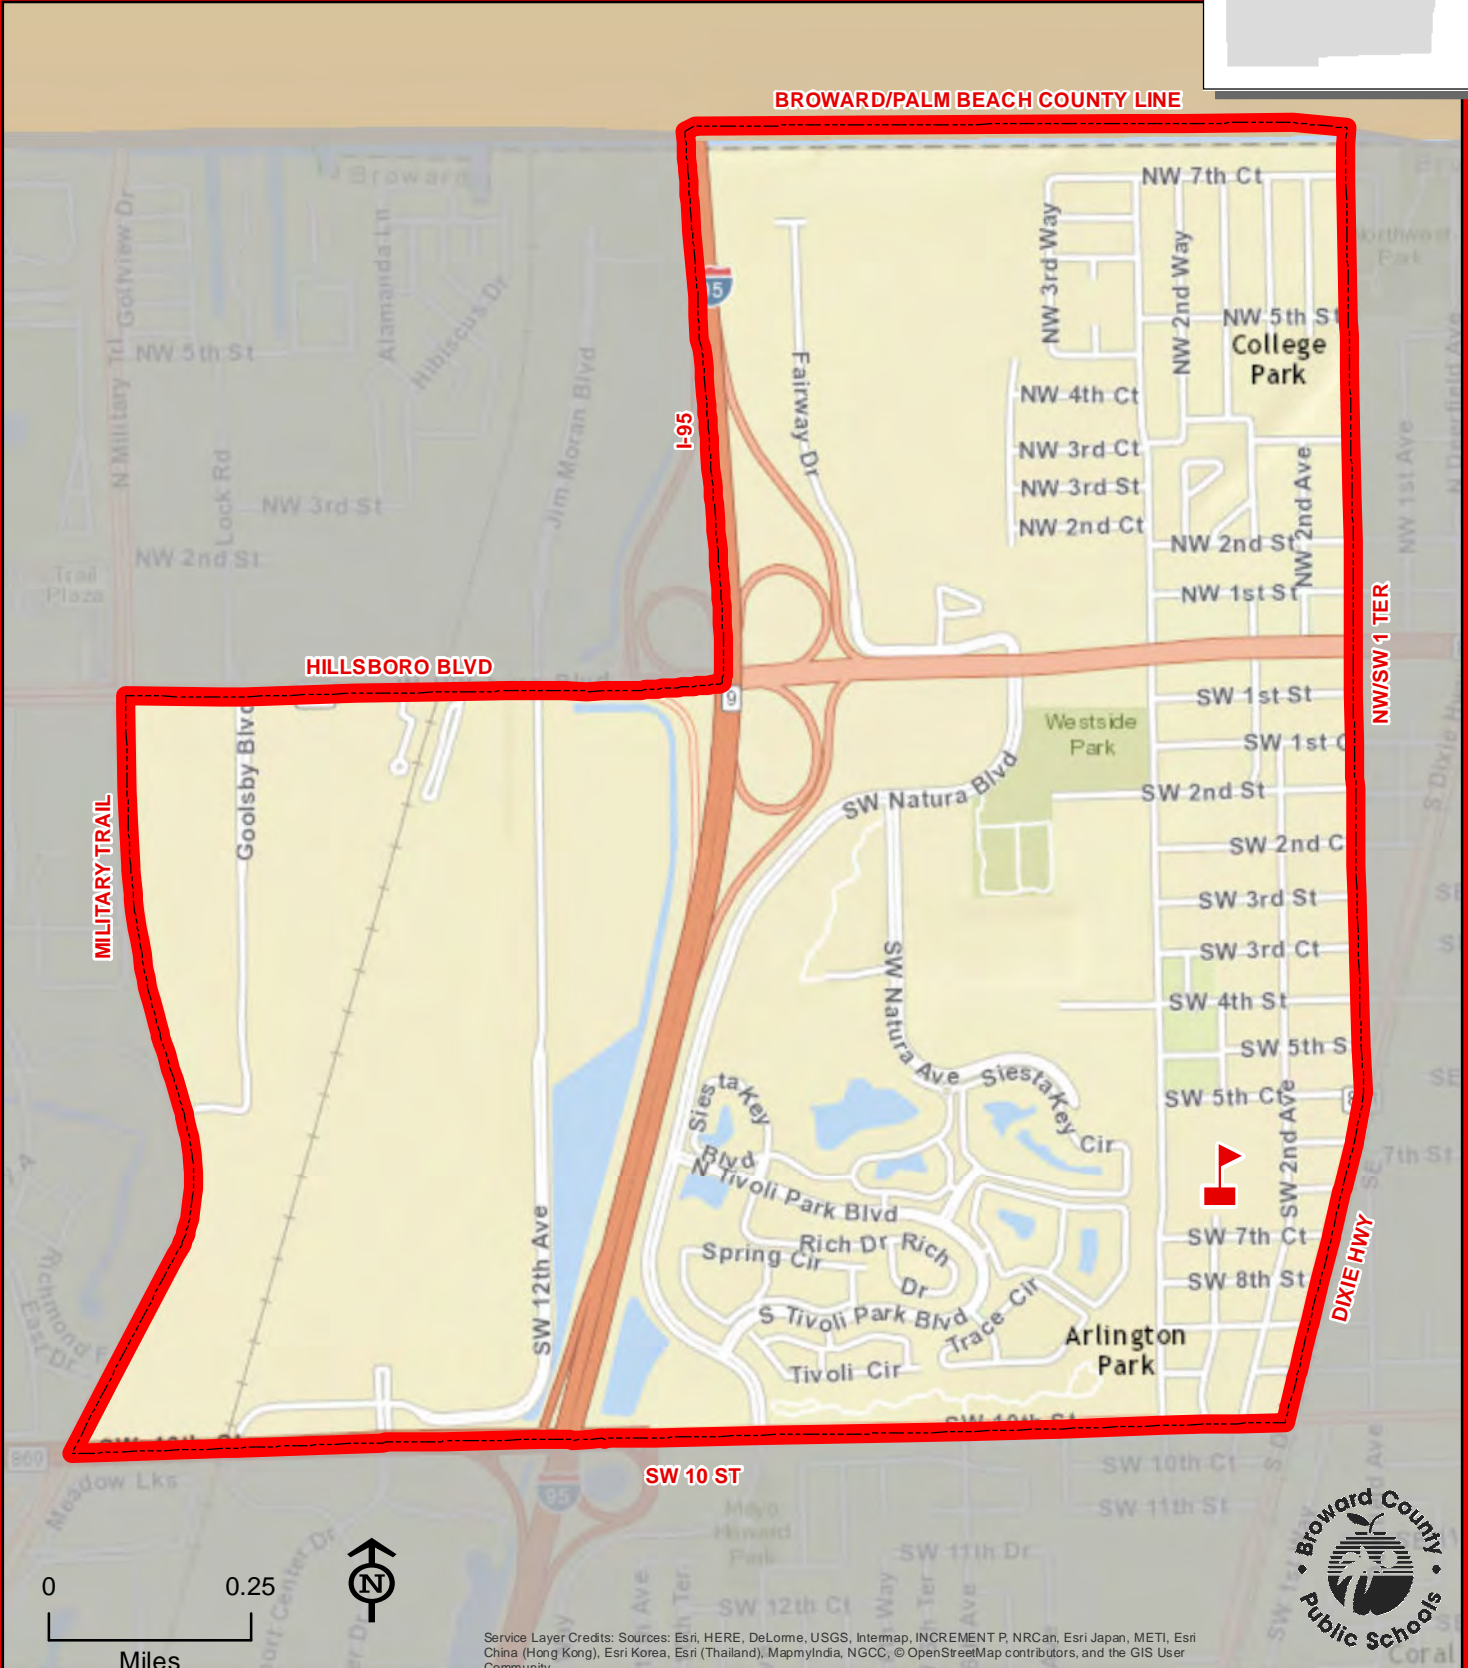

DEERFIELD PARK ELEMENTARY SCHOOL

650 SW 3 AVENUE
DEERFIELD BEACH, FLORIDA 33441
754-322-6150

Magnet School

THIS MAP IS FOR CONCEPTUAL PURPOSES ONLY AND SHOULD NOT BE USED FOR LEGAL BOUNDARY DETERMINATIONS