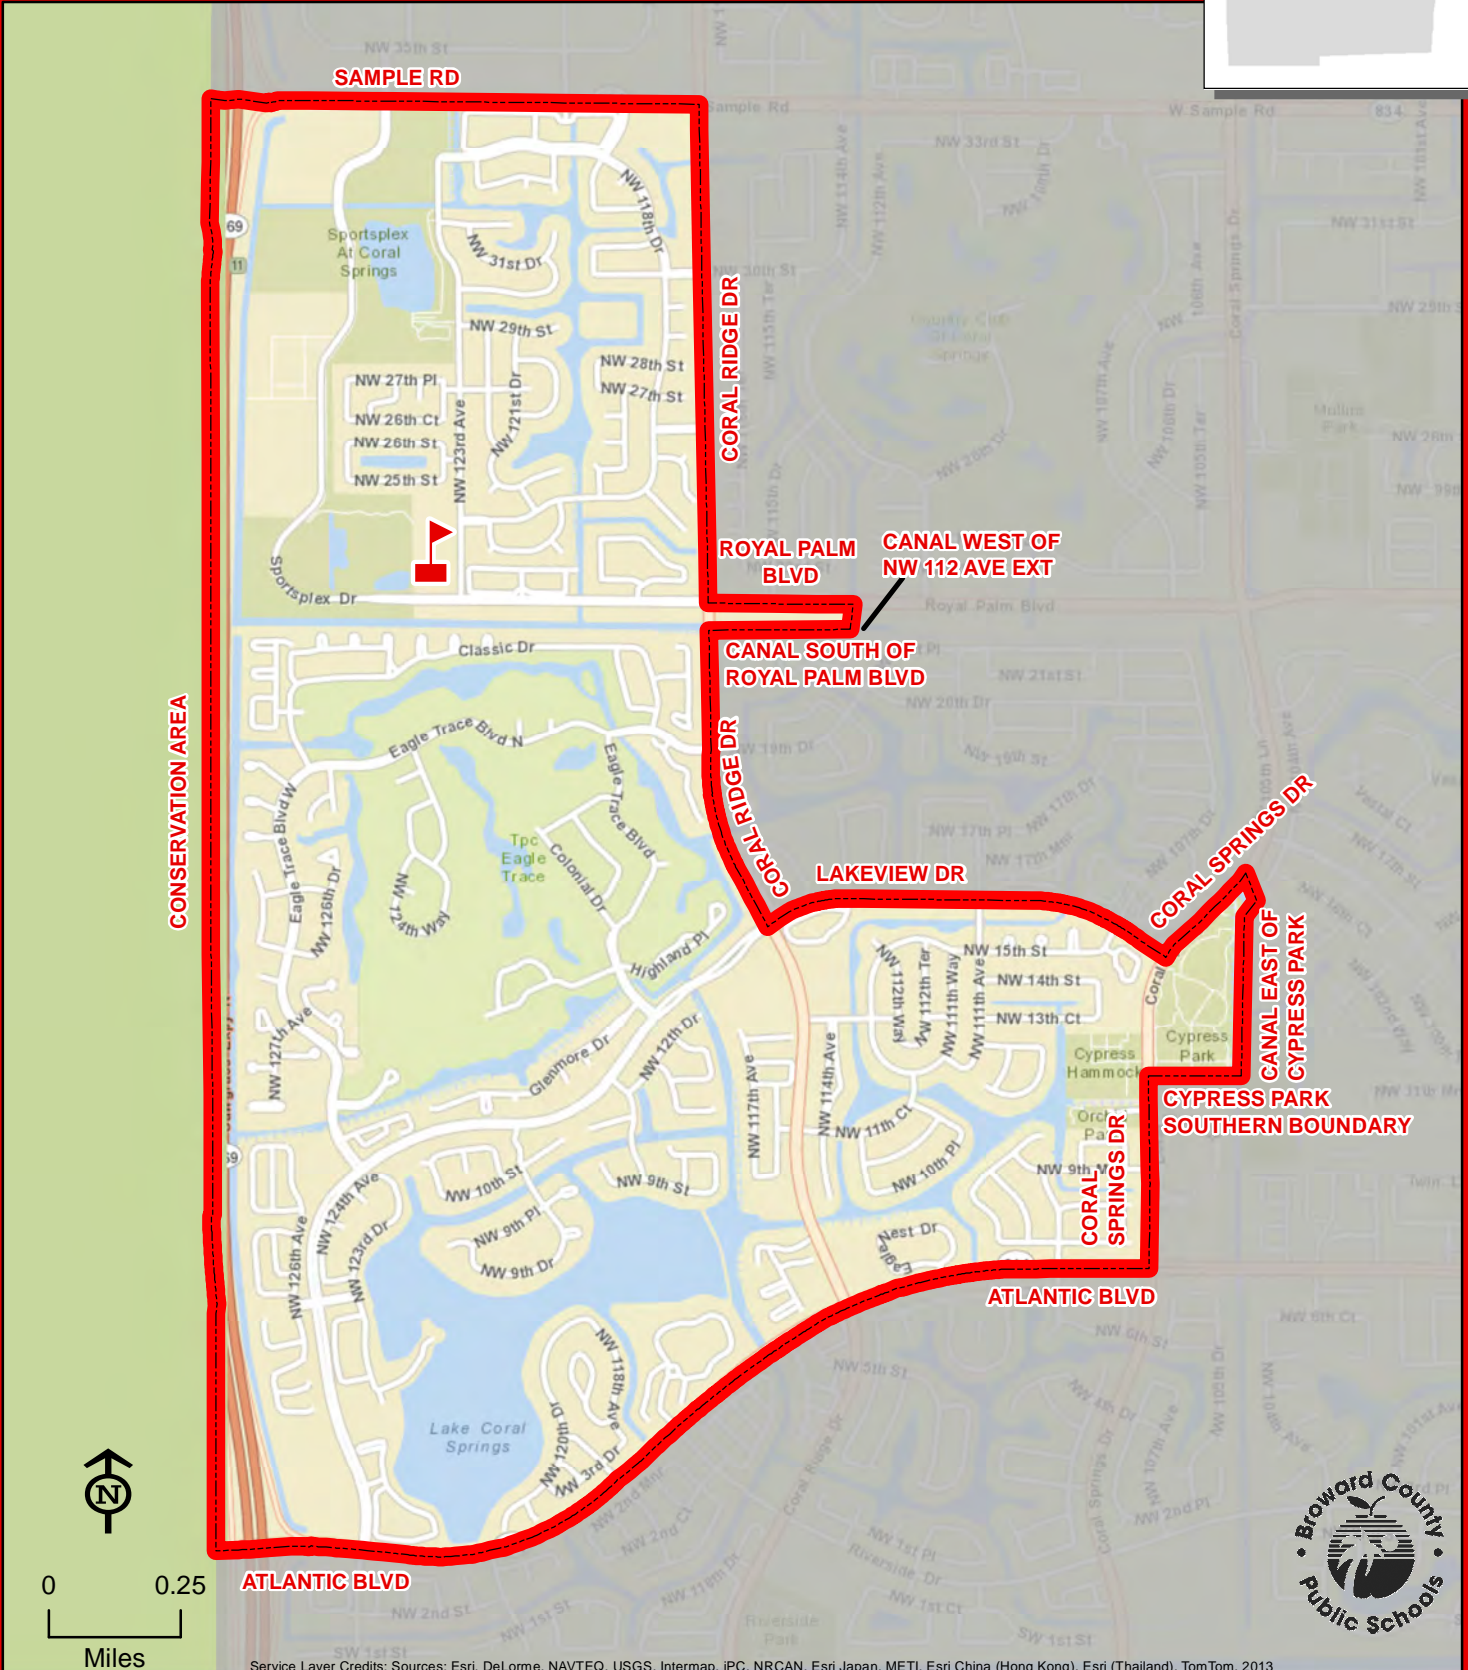

WESTCHESTER ELEMENTARY SCHOOL

12405 ROYAL PALM BOULEVARD
CORAL SPRINGS, FLORIDA 33065
754-322-8900

THIS MAP IS FOR CONCEPTUAL PURPOSES ONLY AND SHOULD NOT BE USED FOR LEGAL BOUNDARY DETERMINATIONS

WEST HOLLYWOOD ELEMENTARY SCHOOL