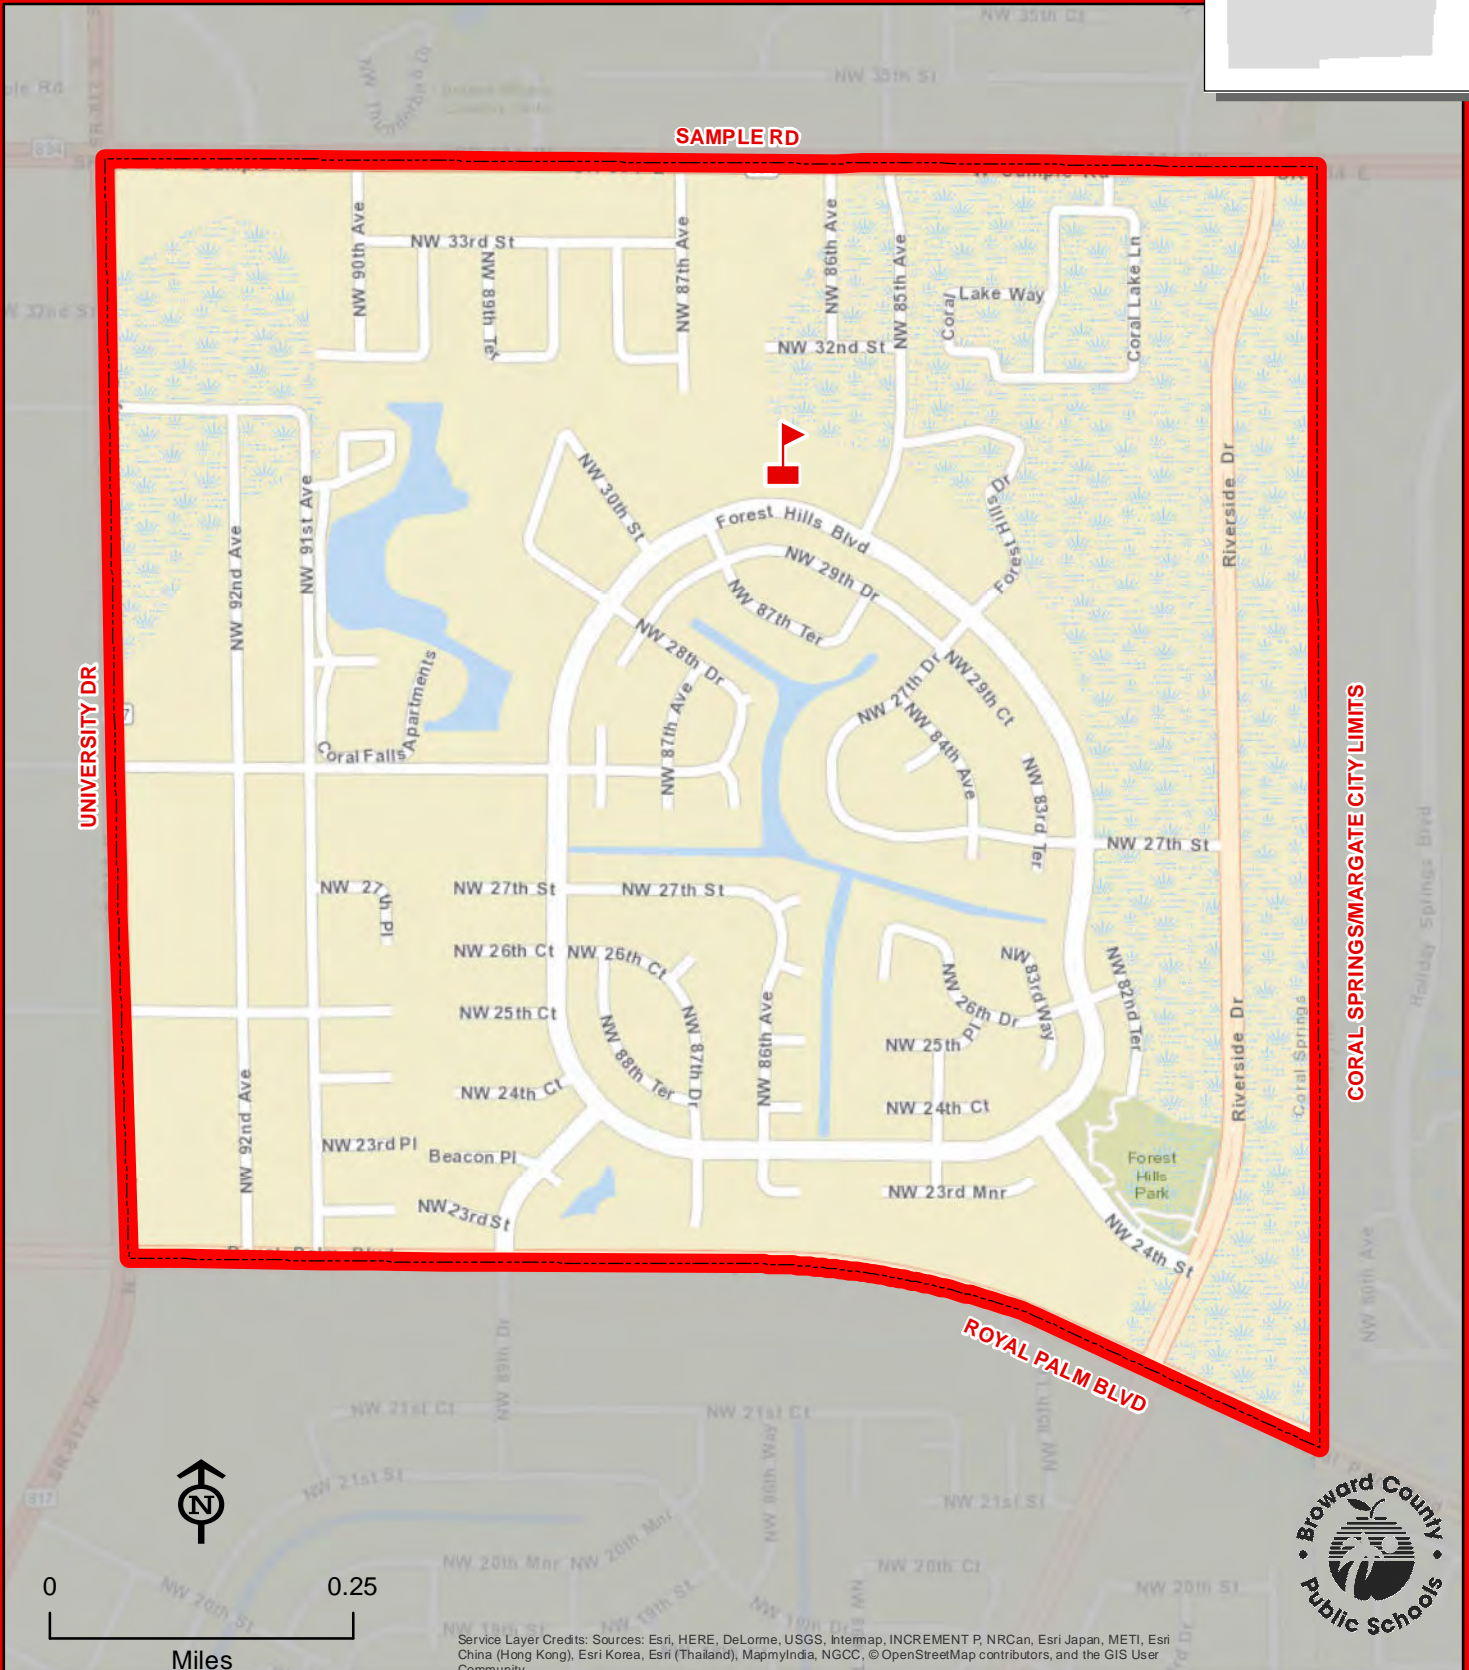

FOREST HILLS ELEMENTARY SCHOOL

3100 NW 85 AVENUE
CORAL SPRINGS, FLORIDA 33065
754-322-6400

Innovative Program

THIS MAP IS FOR CONCEPTUAL PURPOSES ONLY AND SHOULD NOT BE USED FOR LEGAL BOUNDARY DETERMINATIONS