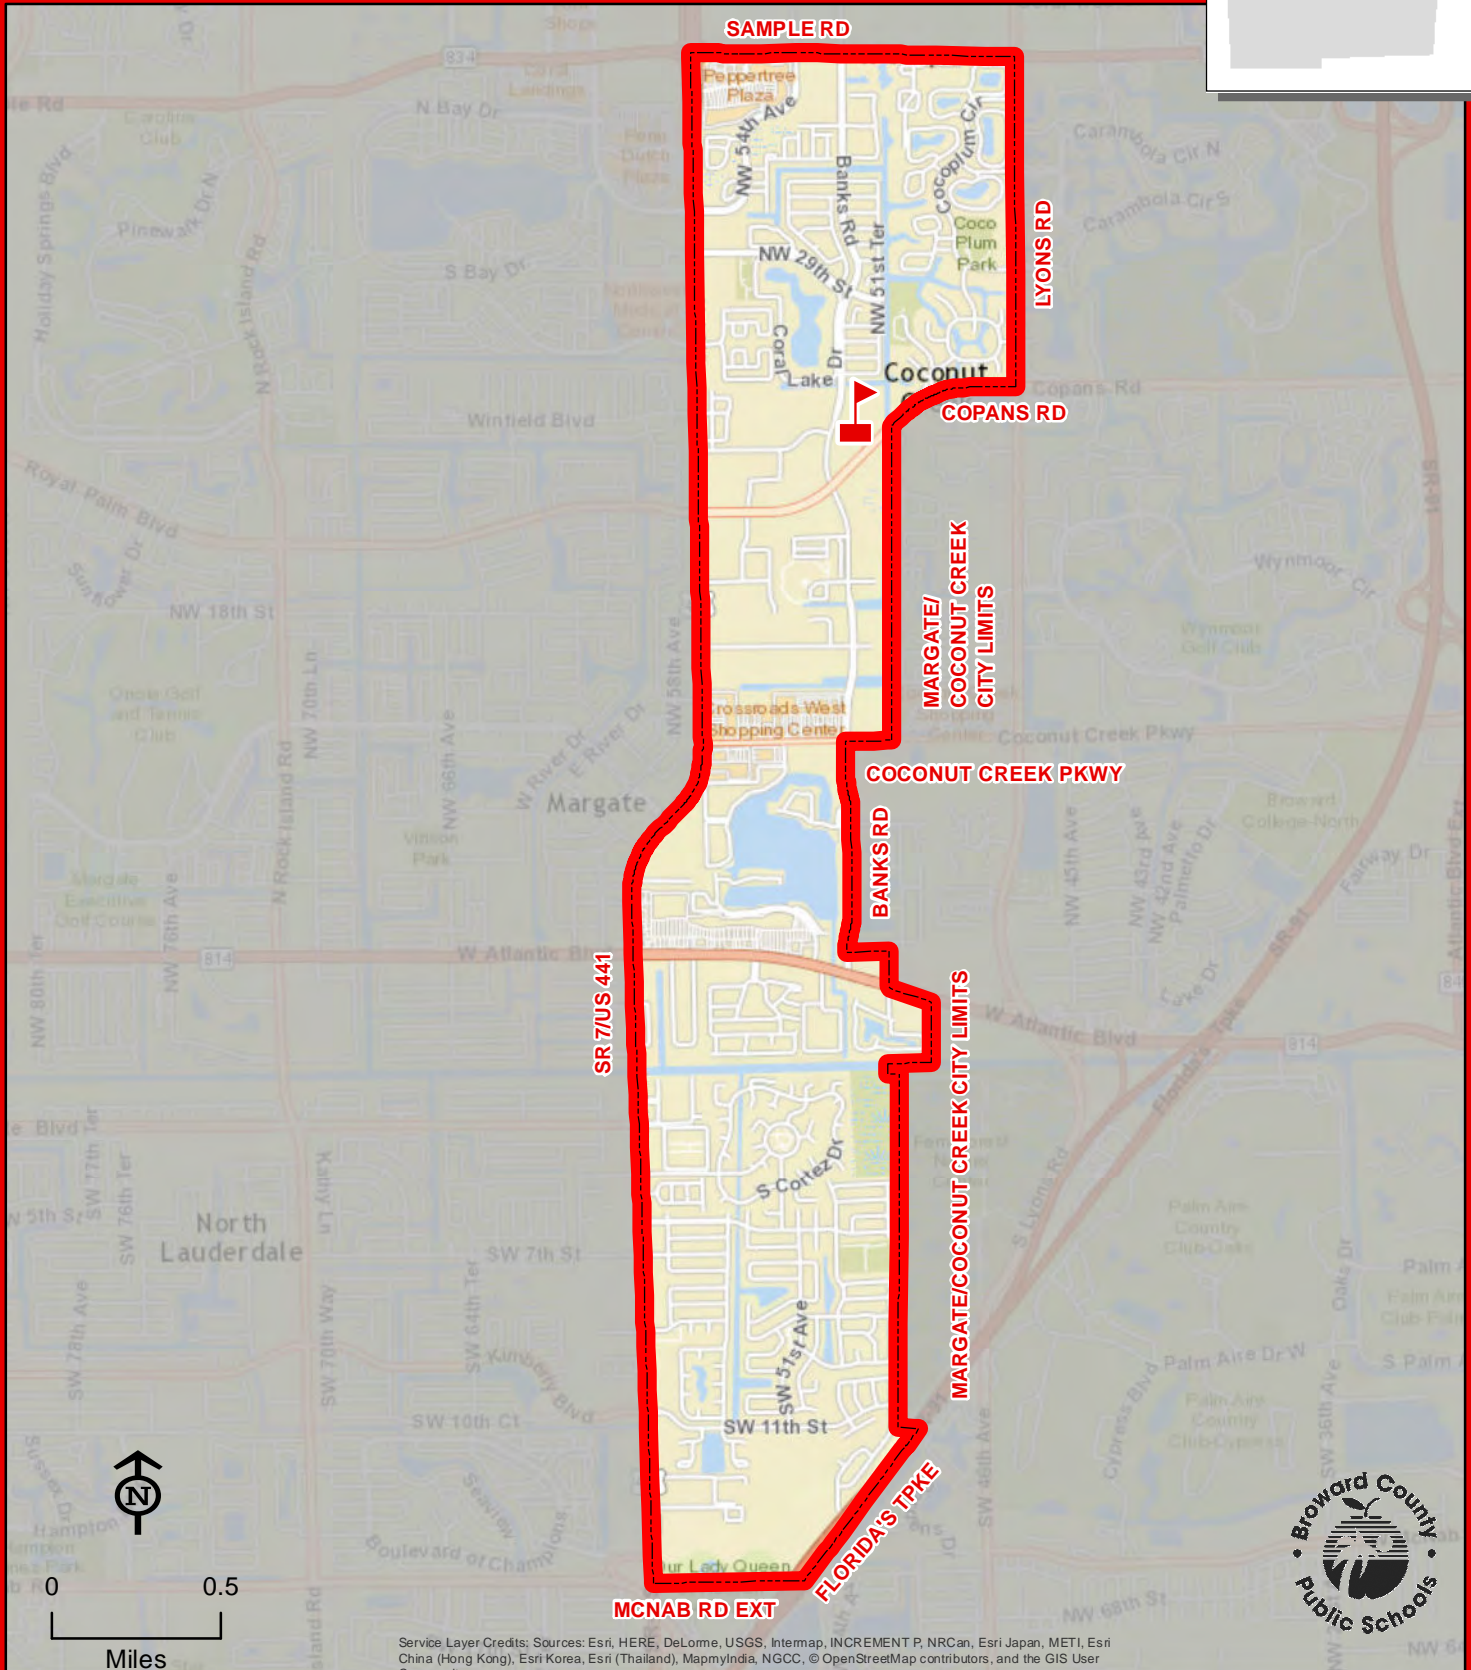

LIBERTY ELEMENTARY SCHOOL

2450 BANKS ROAD
MARGATE, FLORIDA 33063
754-322-6750

Magnet School

Service Layer Credits; Sources: Esri, HERE, DeLorme, USGS, Intermap, INCREMENT P, NRCan, Esri Japan, METI, Esri China (Hong Kong), Esri Korea, Esri (Thailand), MapmyIndia, NGCC, © OpenStreetMap contributors, and the GIS User Community

THIS MAP IS FOR CONCEPTUAL PURPOSES ONLY AND SHOULD NOT BE USED FOR LEGAL BOUNDARY DETERMINATIONS