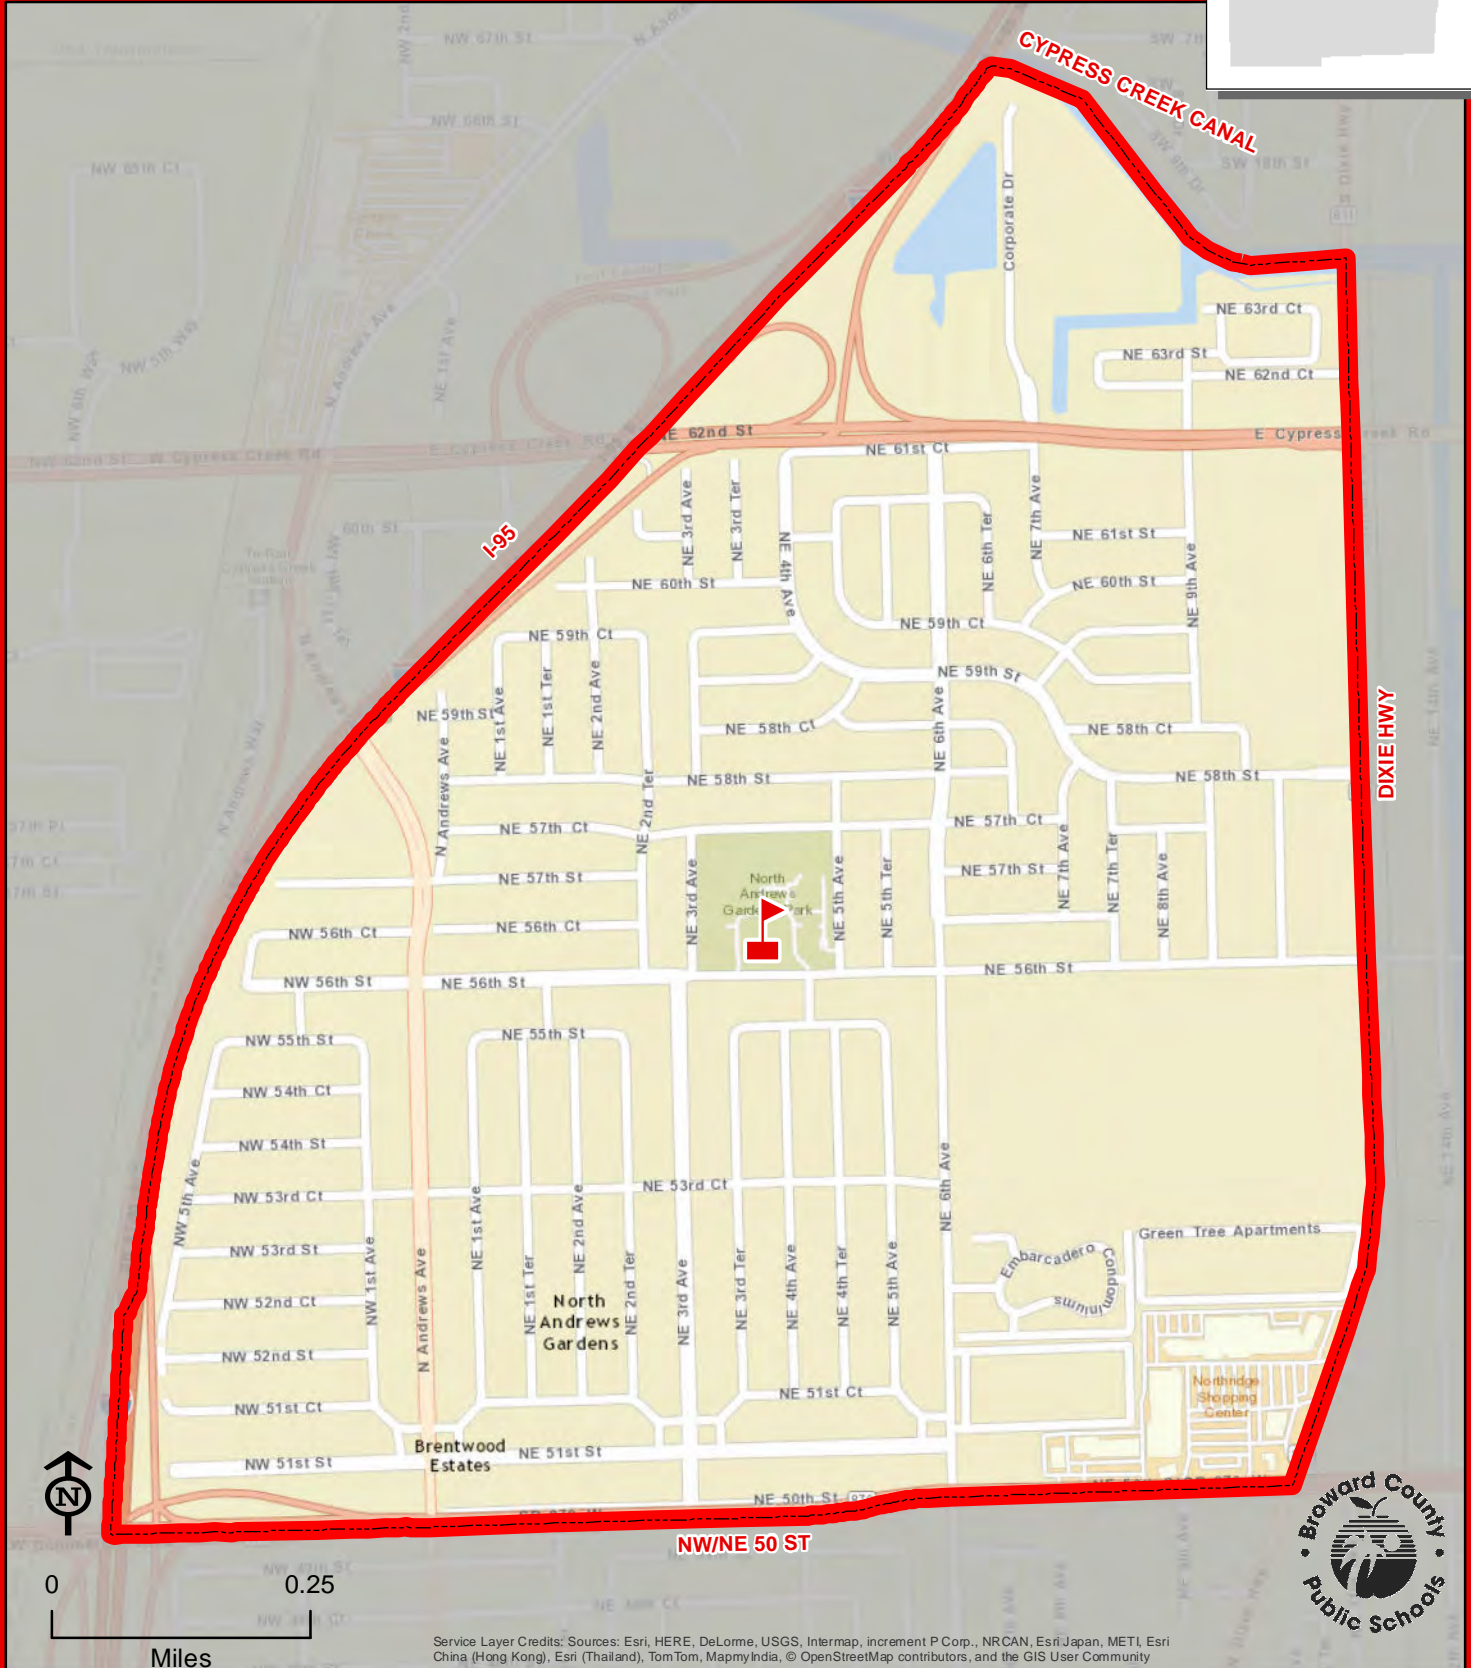

NORTH ANDREWS GARDENS

ELEMENTARY SCHOOL

345 NE 56 STREET
FORT LAUDERDALE, FLORIDA 33334
754-322-7300

Magnet School

NORTH ANDREWS GARDENS

Service Layer Credits: Sources: Esri, HERE, DeLorme, USGS, Intermap, increment P Corp., NRCAN, Esri Japan, METI, Esri China (Hong Kong), Esri (Thailand), TomTom, MapmyIndia, © OpenStreetMap contributors, and the GIS User Community

THIS MAP IS FOR CONCEPTUAL PURPOSES ONLY AND SHOULD NOT BE USED FOR LEGAL BOUNDARY DETERMINATIONS