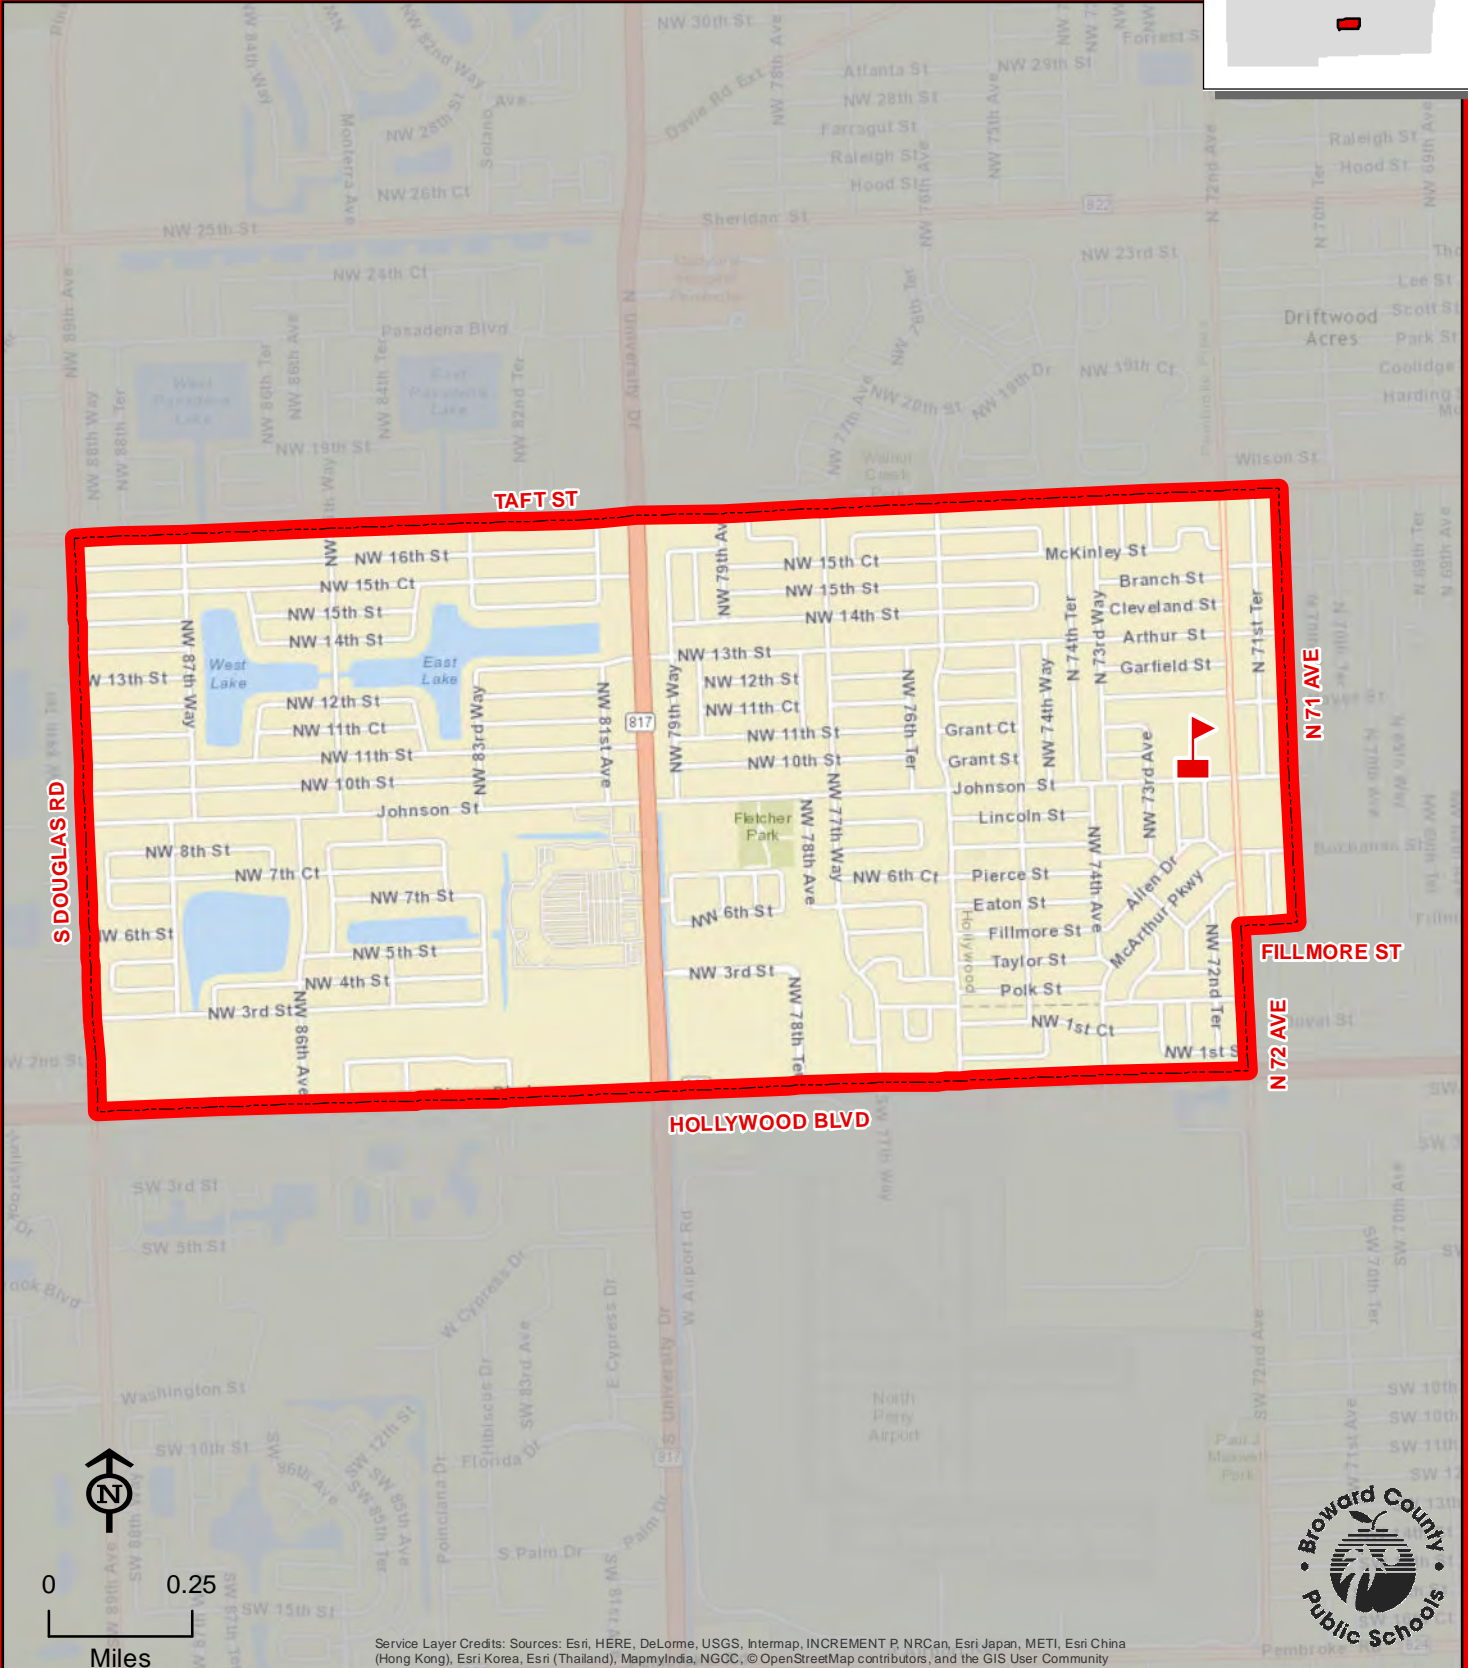

BOULEVARD HEIGHTS ELEMENTARY SCHOOL

7201 JOHNSON STREET
HOLLYWOOD, FLORIDA 33024
754-323-4950

Innovative Program

BOULEVARD HEIGHTS

THIS MAP IS FOR CONCEPTUAL PURPOSES ONLY AND SHOULD NOT BE USED FOR LEGAL BOUNDARY DETERMINATIONS