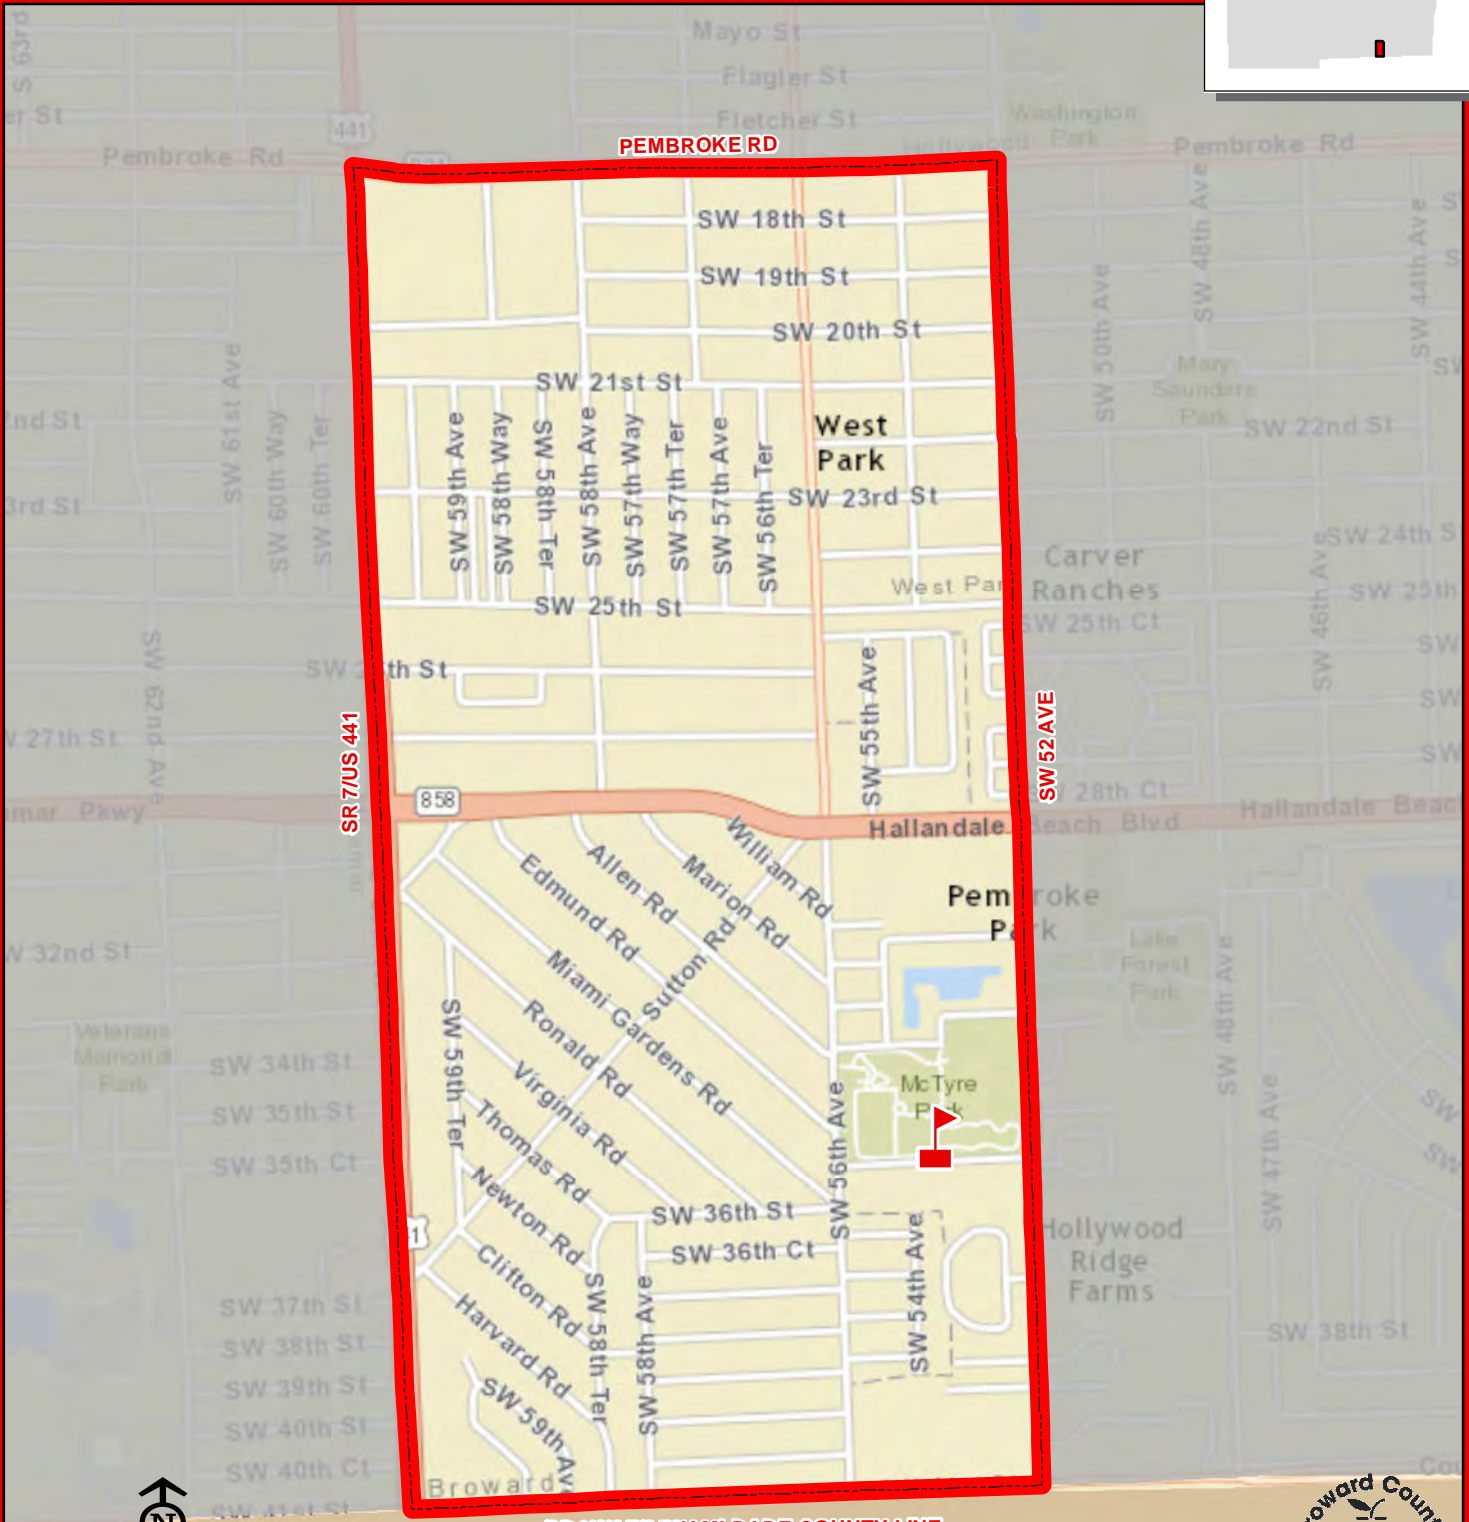

THIS MAP IS FOR CONCEPTUAL PURPOSES ONLY AND SHOULD NOT BE USED FOR LEGAL BOUNDARY DETERMINATIONS

WATKINS ELEMENTARY SCHOOL

3520 SW 52 AVENUE
PEMBROKE PARK, FLORIDA 33023
754-323-7800

Innovative Program

SR 7/US 441