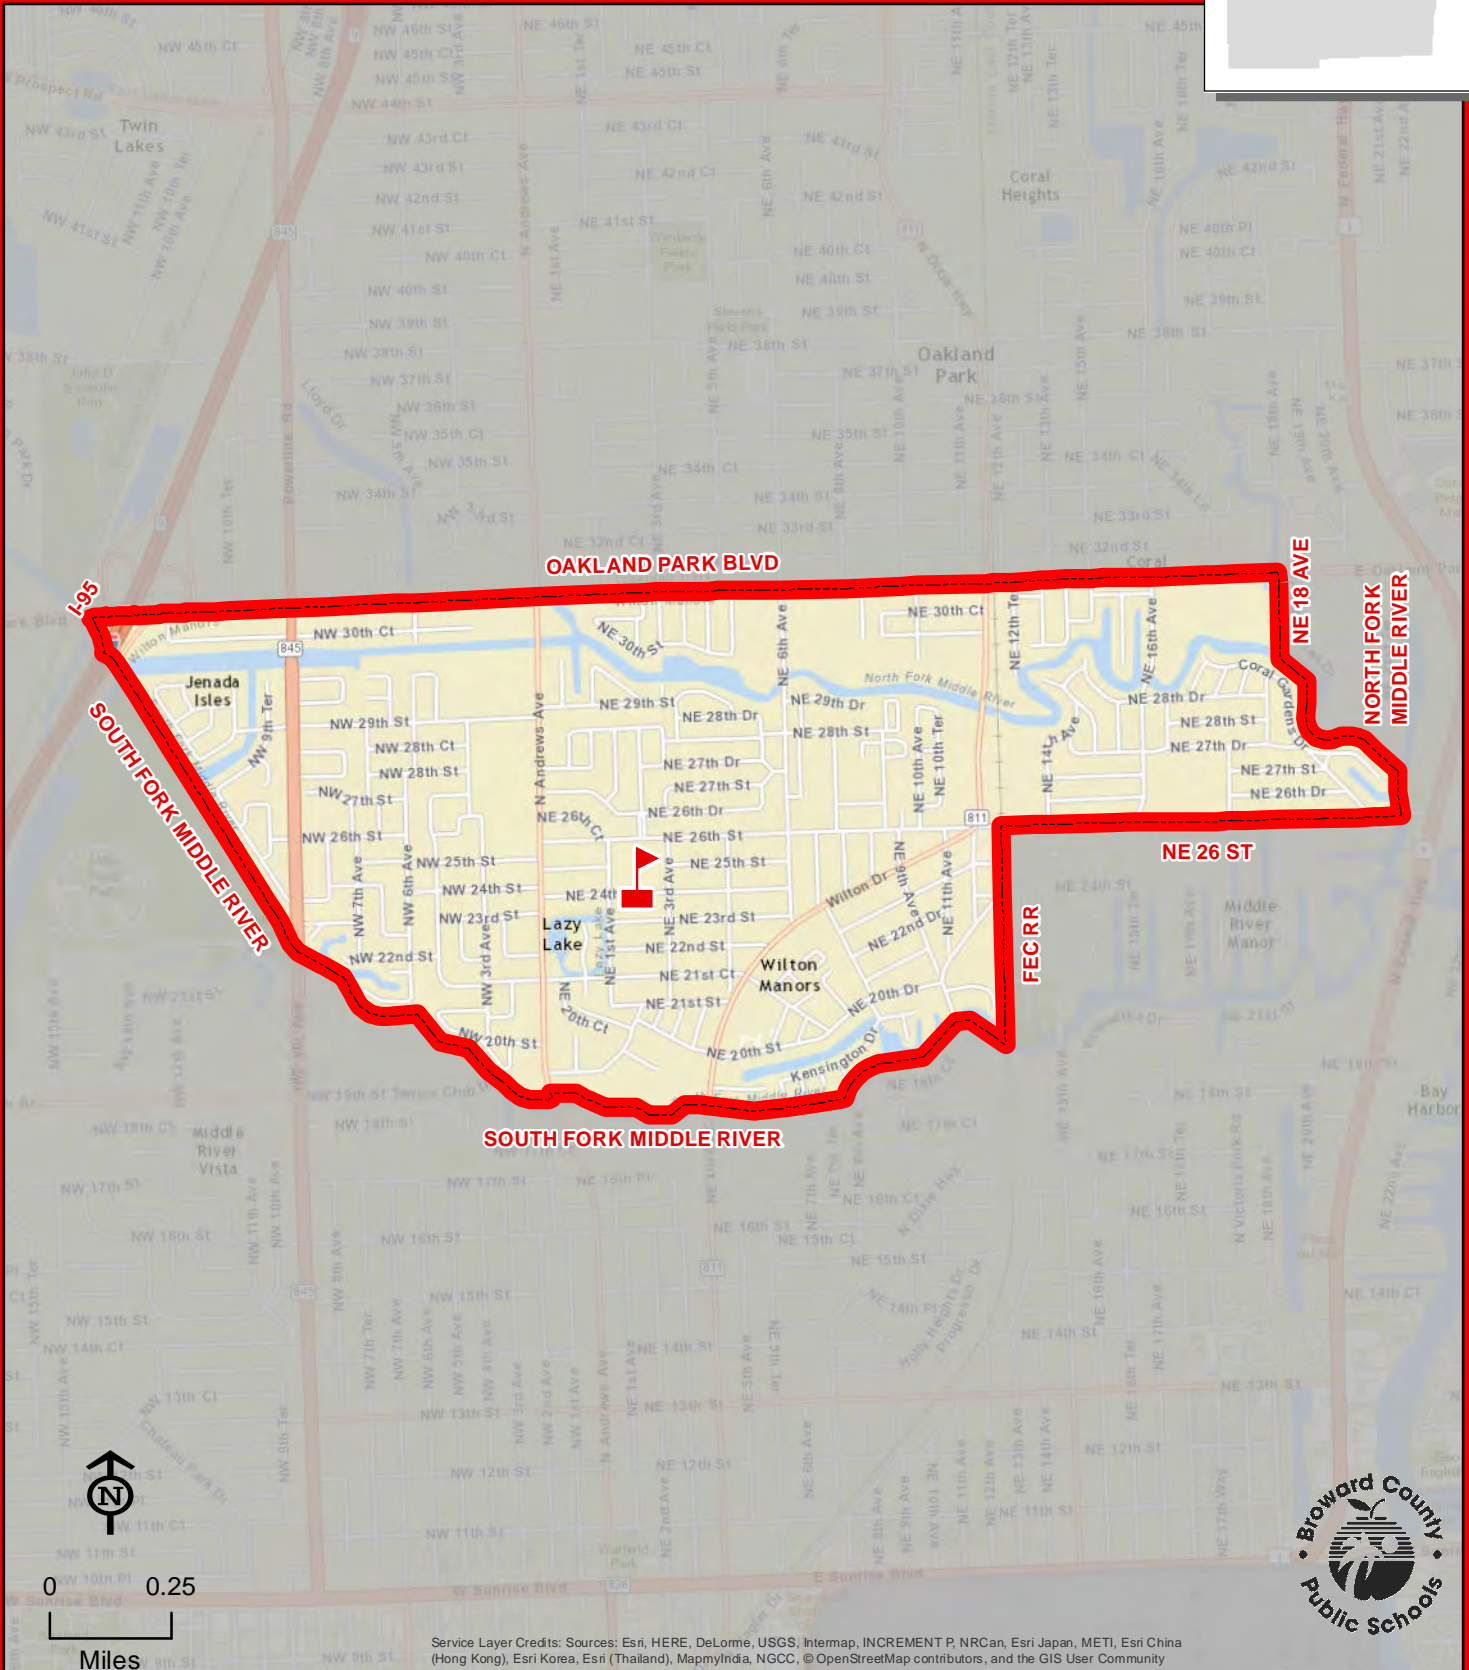

WILTON MANORS ELEMENTARY SCHOOL

2401 NE 3 AVENUE
WILTON MANORS, FLORIDA 33305
754-322-8950

Magnet School

WILTON MANORS

THIS MAP IS FOR CONCEPTUAL PURPOSES ONLY AND SHOULD NOT BE USED FOR LEGAL BOUNDARY DETERMINATIONS