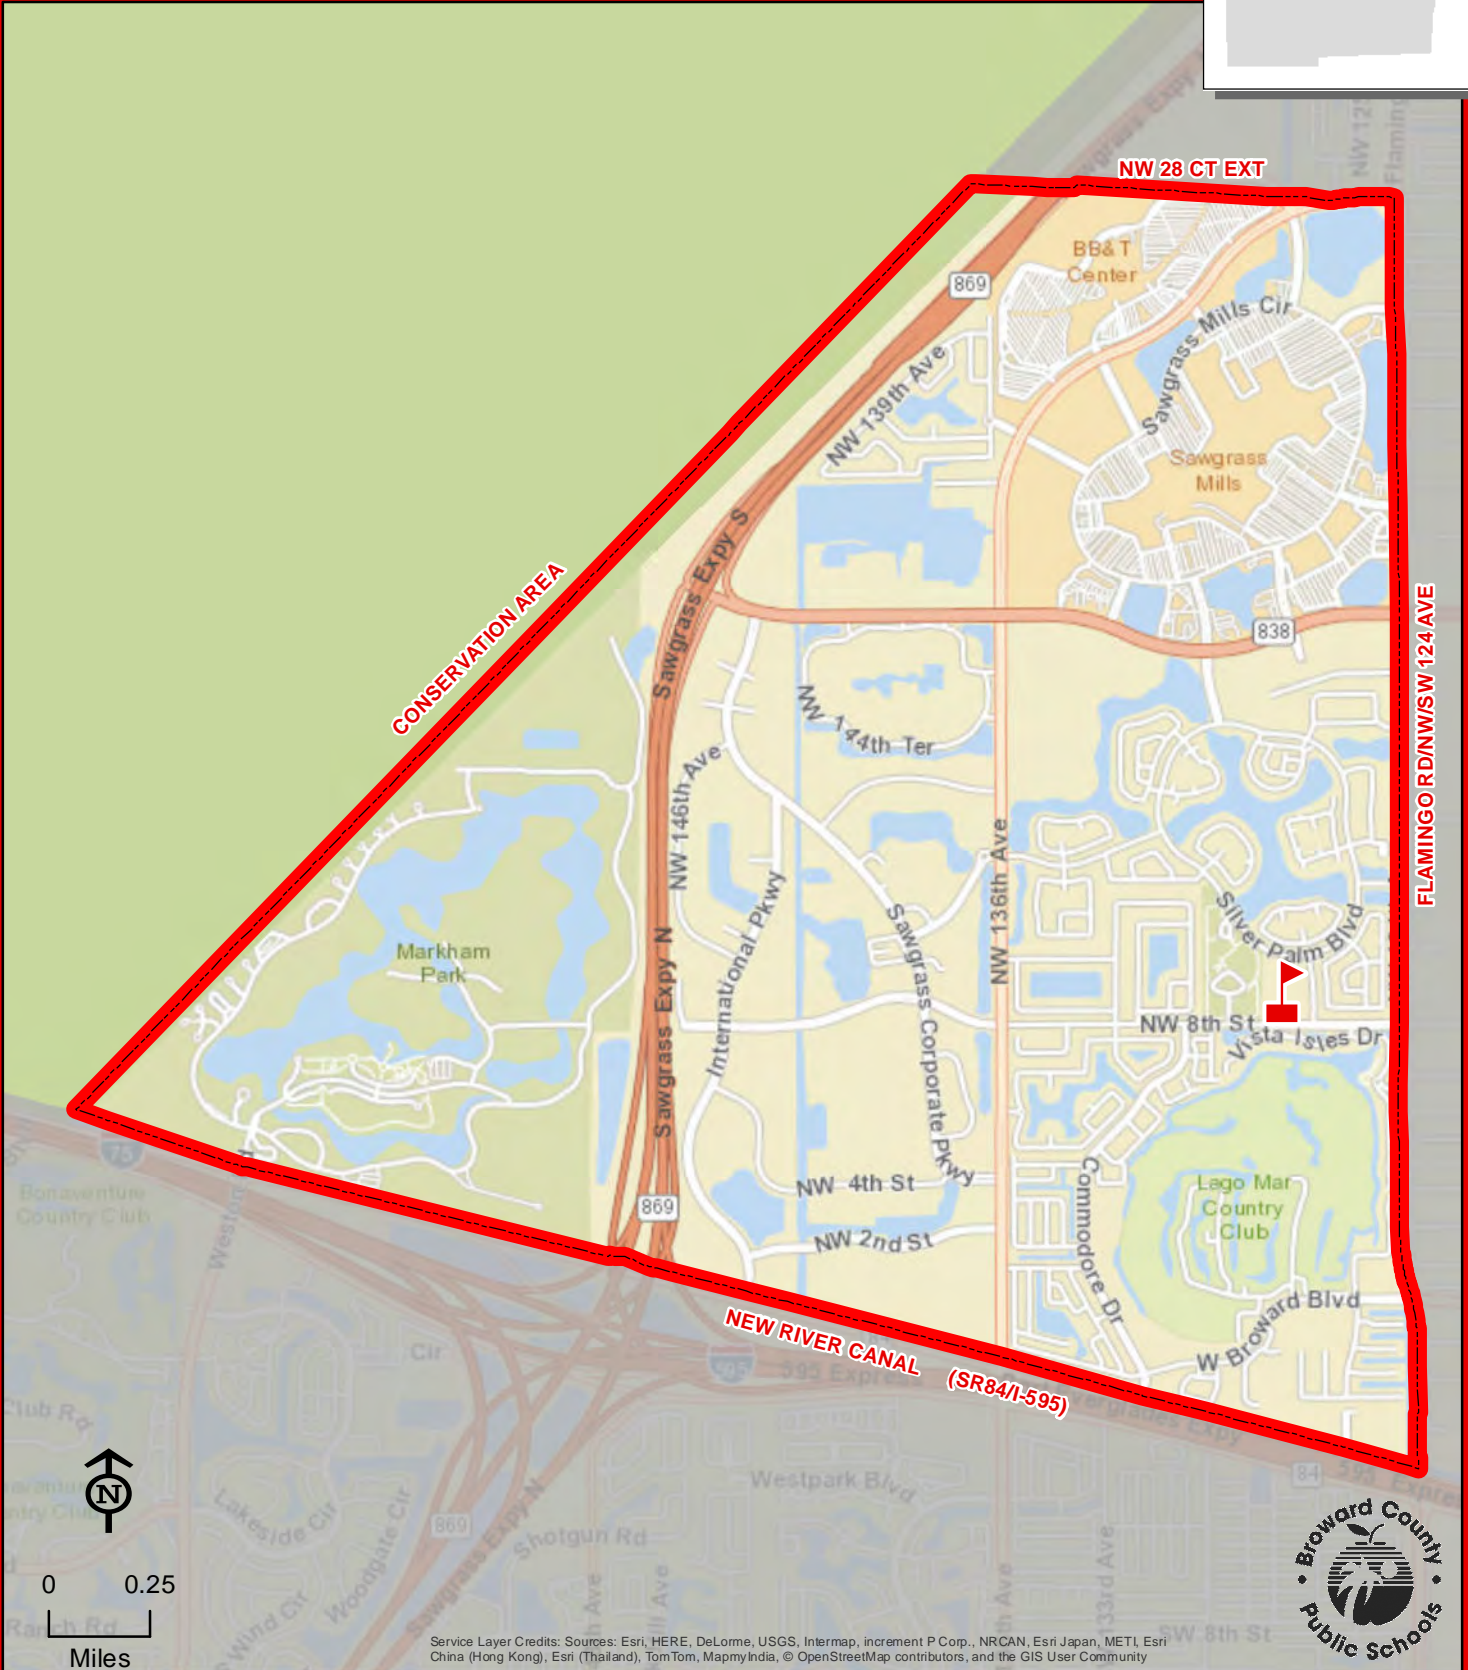

SAWGRASS ELEMENTARY SCHOOL

12655 NW 8 STREET
SUNRISE, FLORIDA 33325
754-322-8500

Innovative Program

THIS MAP IS FOR CONCEPTUAL PURPOSES ONLY AND SHOULD NOT BE USED FOR LEGAL BOUNDARY DETERMINATIONS