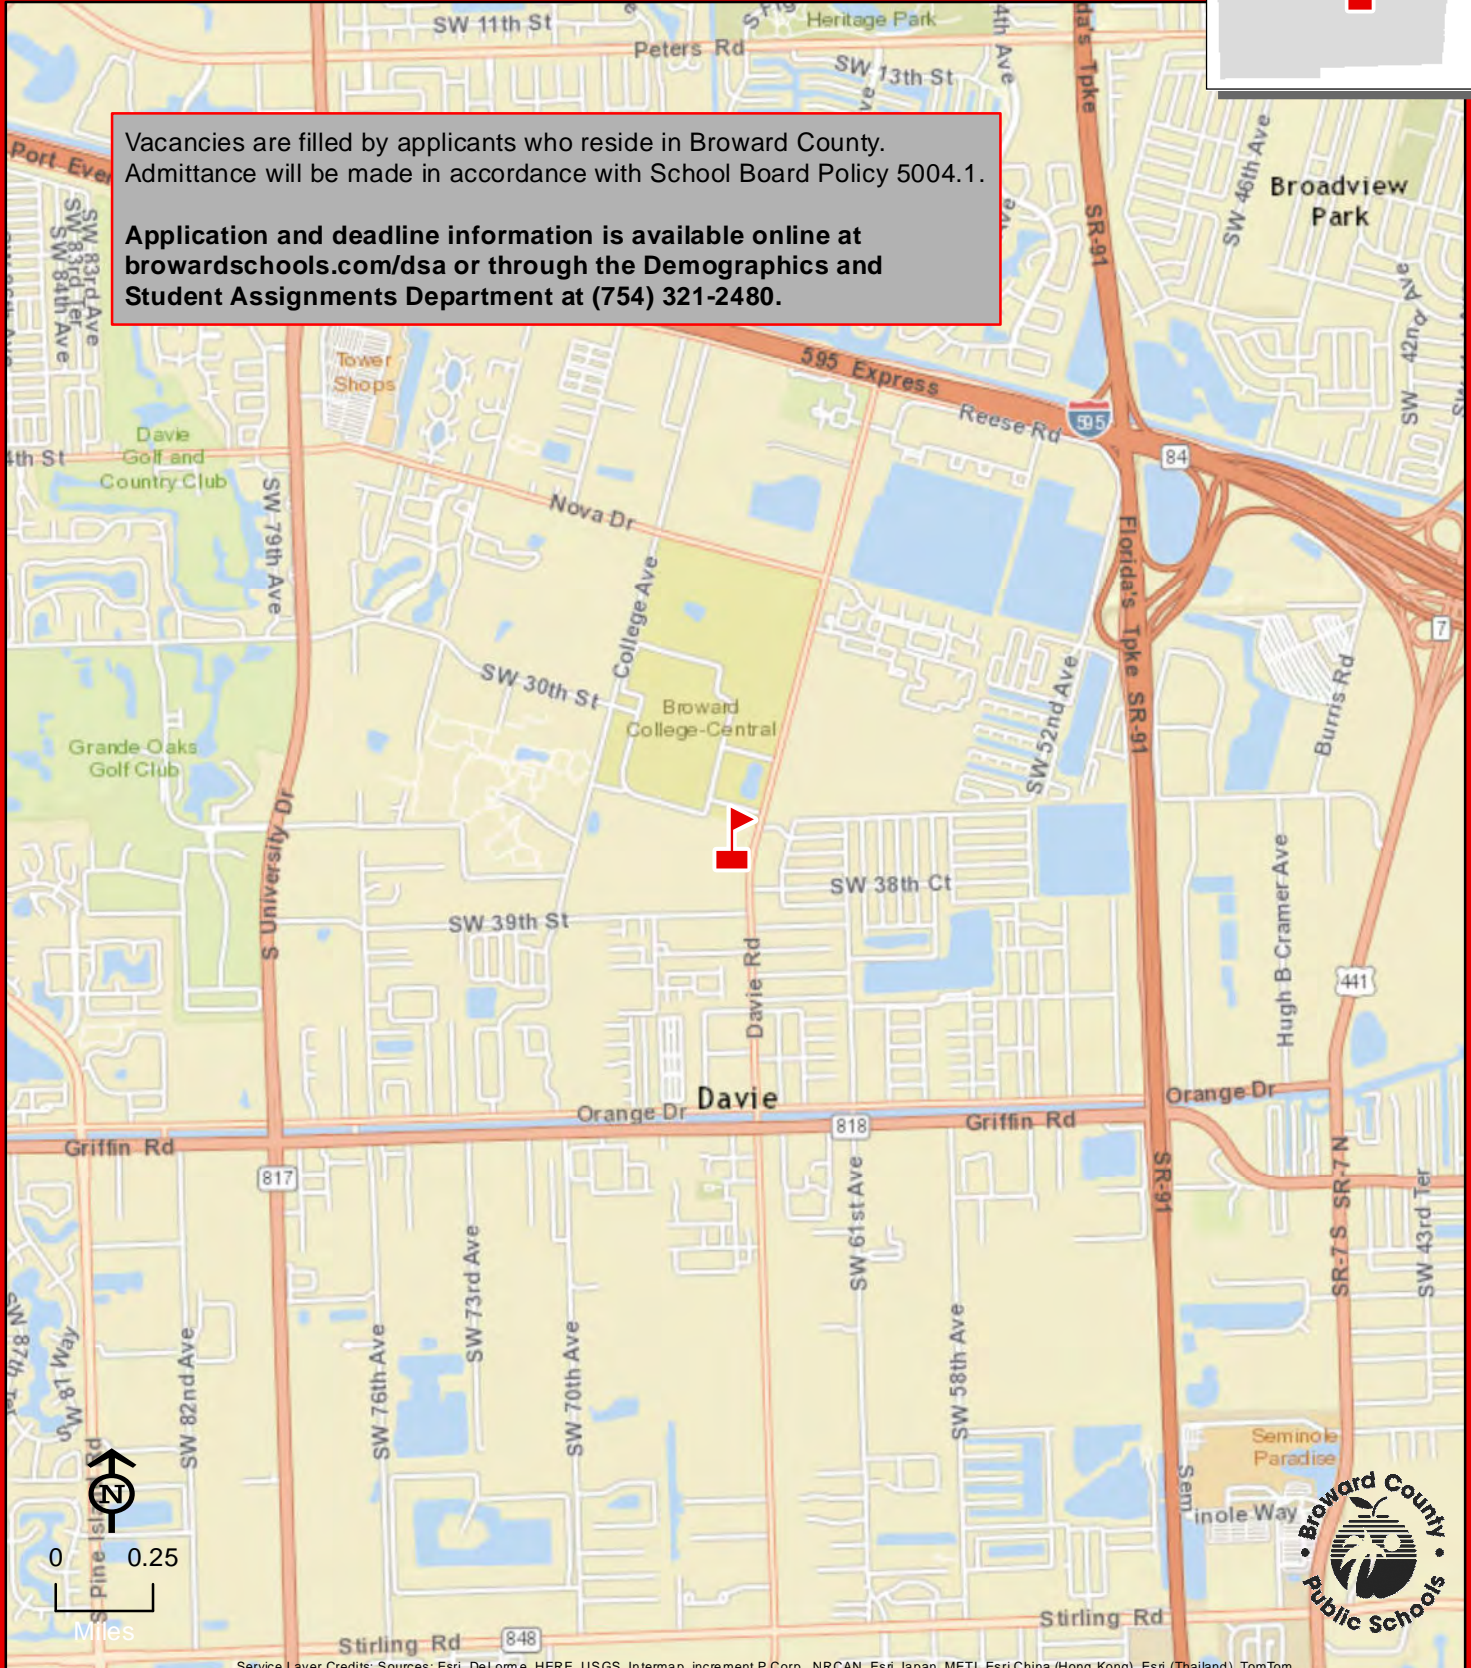

Vacancies are filled by applicants who reside in Broward County. Admittance will be made in accordance with School Board Policy 5004.1.

Application and deadline information is available online at browardschools.com/dsa or through the Demographics and Student Assignments Department at (754) 321-2480.