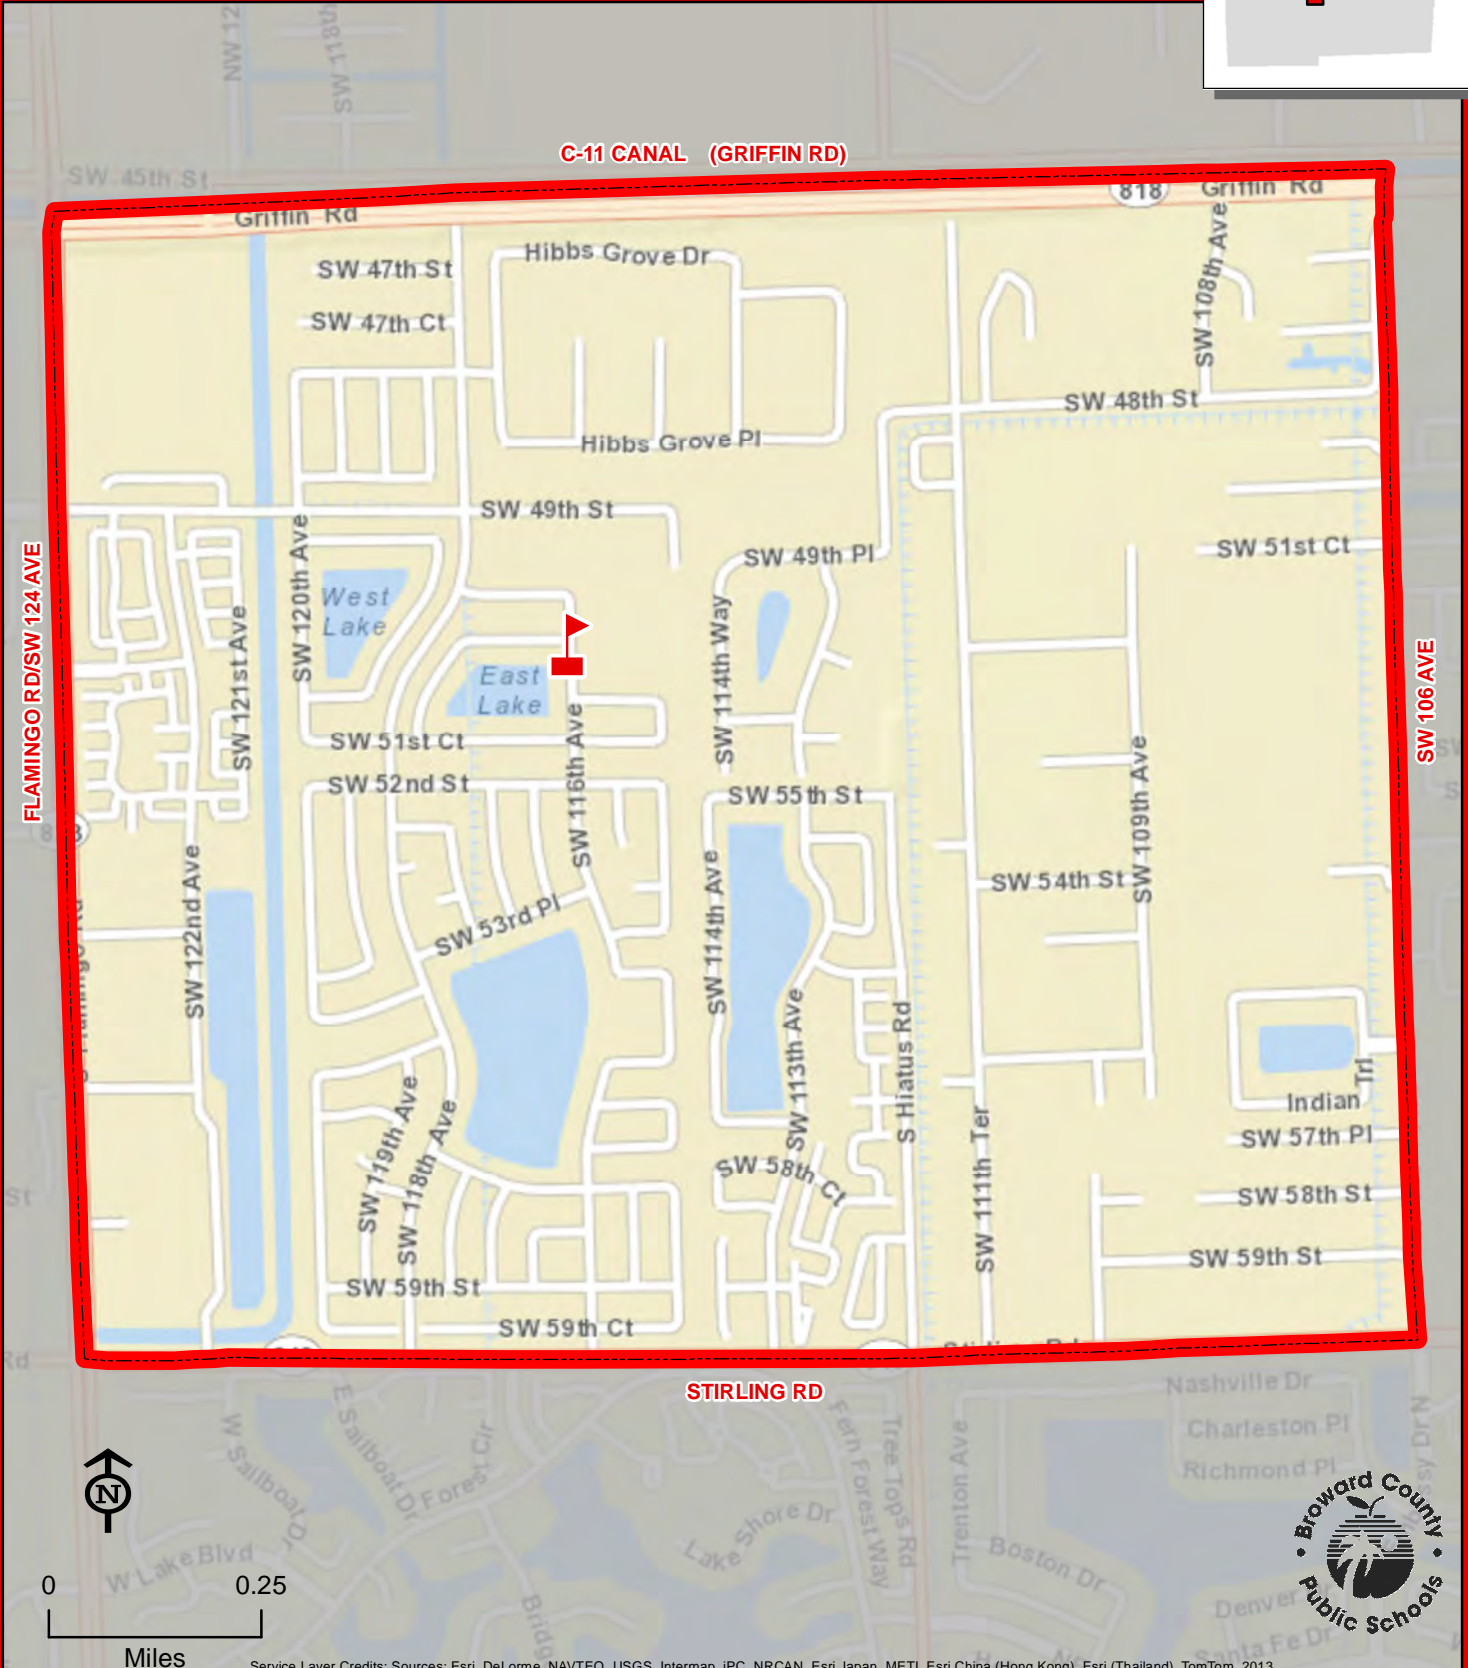

THIS MAP IS FOR CONCEPTUAL PURPOSES ONLY AND SHOULD NOT BE USED FOR LEGAL BOUNDARY DETERMINATIONS

GRIFFIN ELEMENTARY SCHOOL

5050 SW 116 AVENUE
COOPER CITY, FLORIDA 33330
754-323-5900

THIS MAP IS FOR CONCEPTUAL PURPOSES ONLY AND SHOULD NOT BE USED FOR LEGAL BOUNDARY DETERMINATIONS