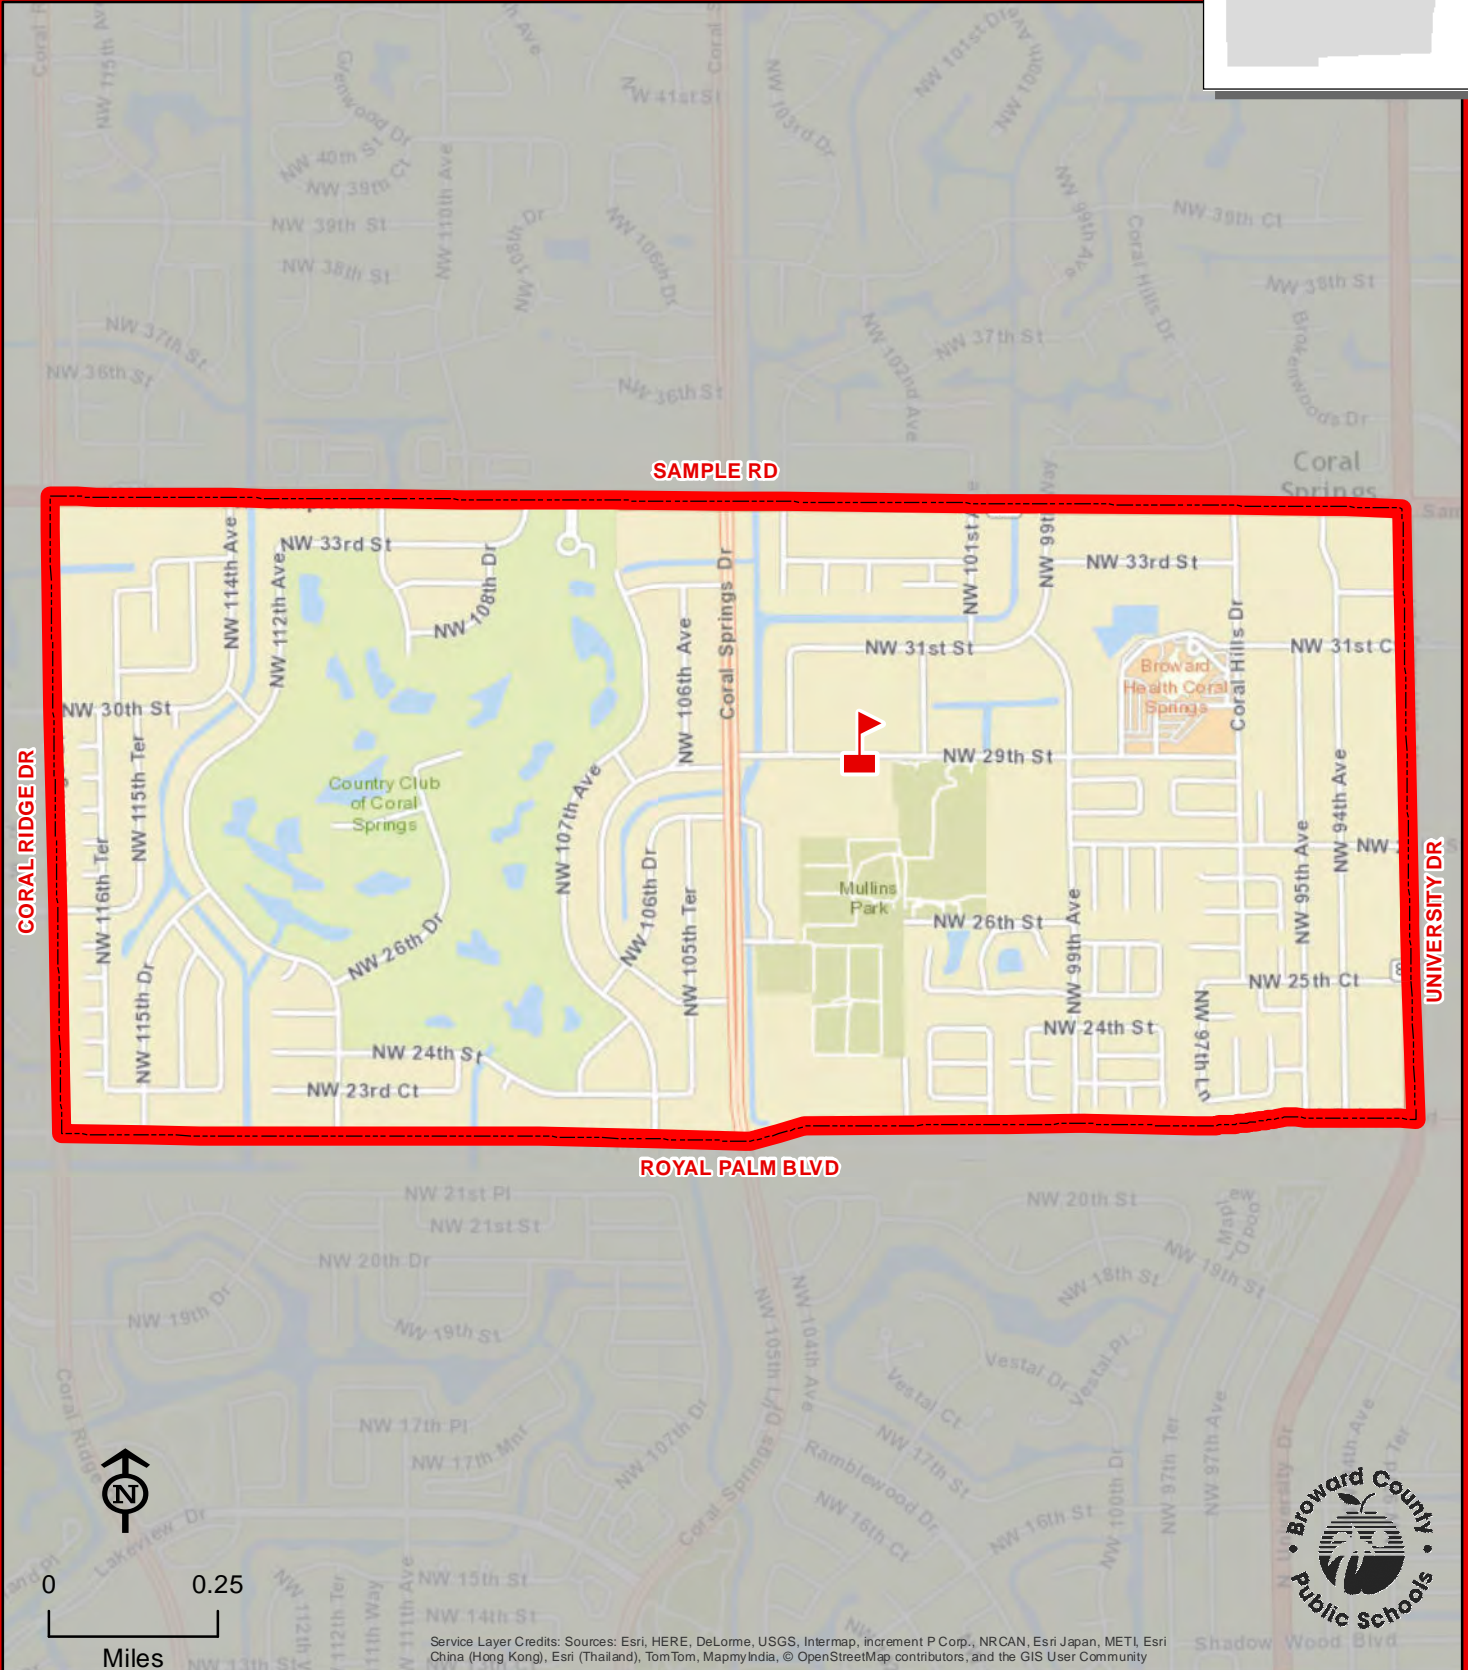

PARKSIDE ELEMENTARY SCHOOL

10257 NW 29 STREET
CORAL SPRINGS, FLORIDA 33065
754-322-7850

Innovative Program

THIS MAP IS FOR CONCEPTUAL PURPOSES ONLY AND SHOULD NOT BE USED FOR LEGAL BOUNDARY DETERMINATIONS