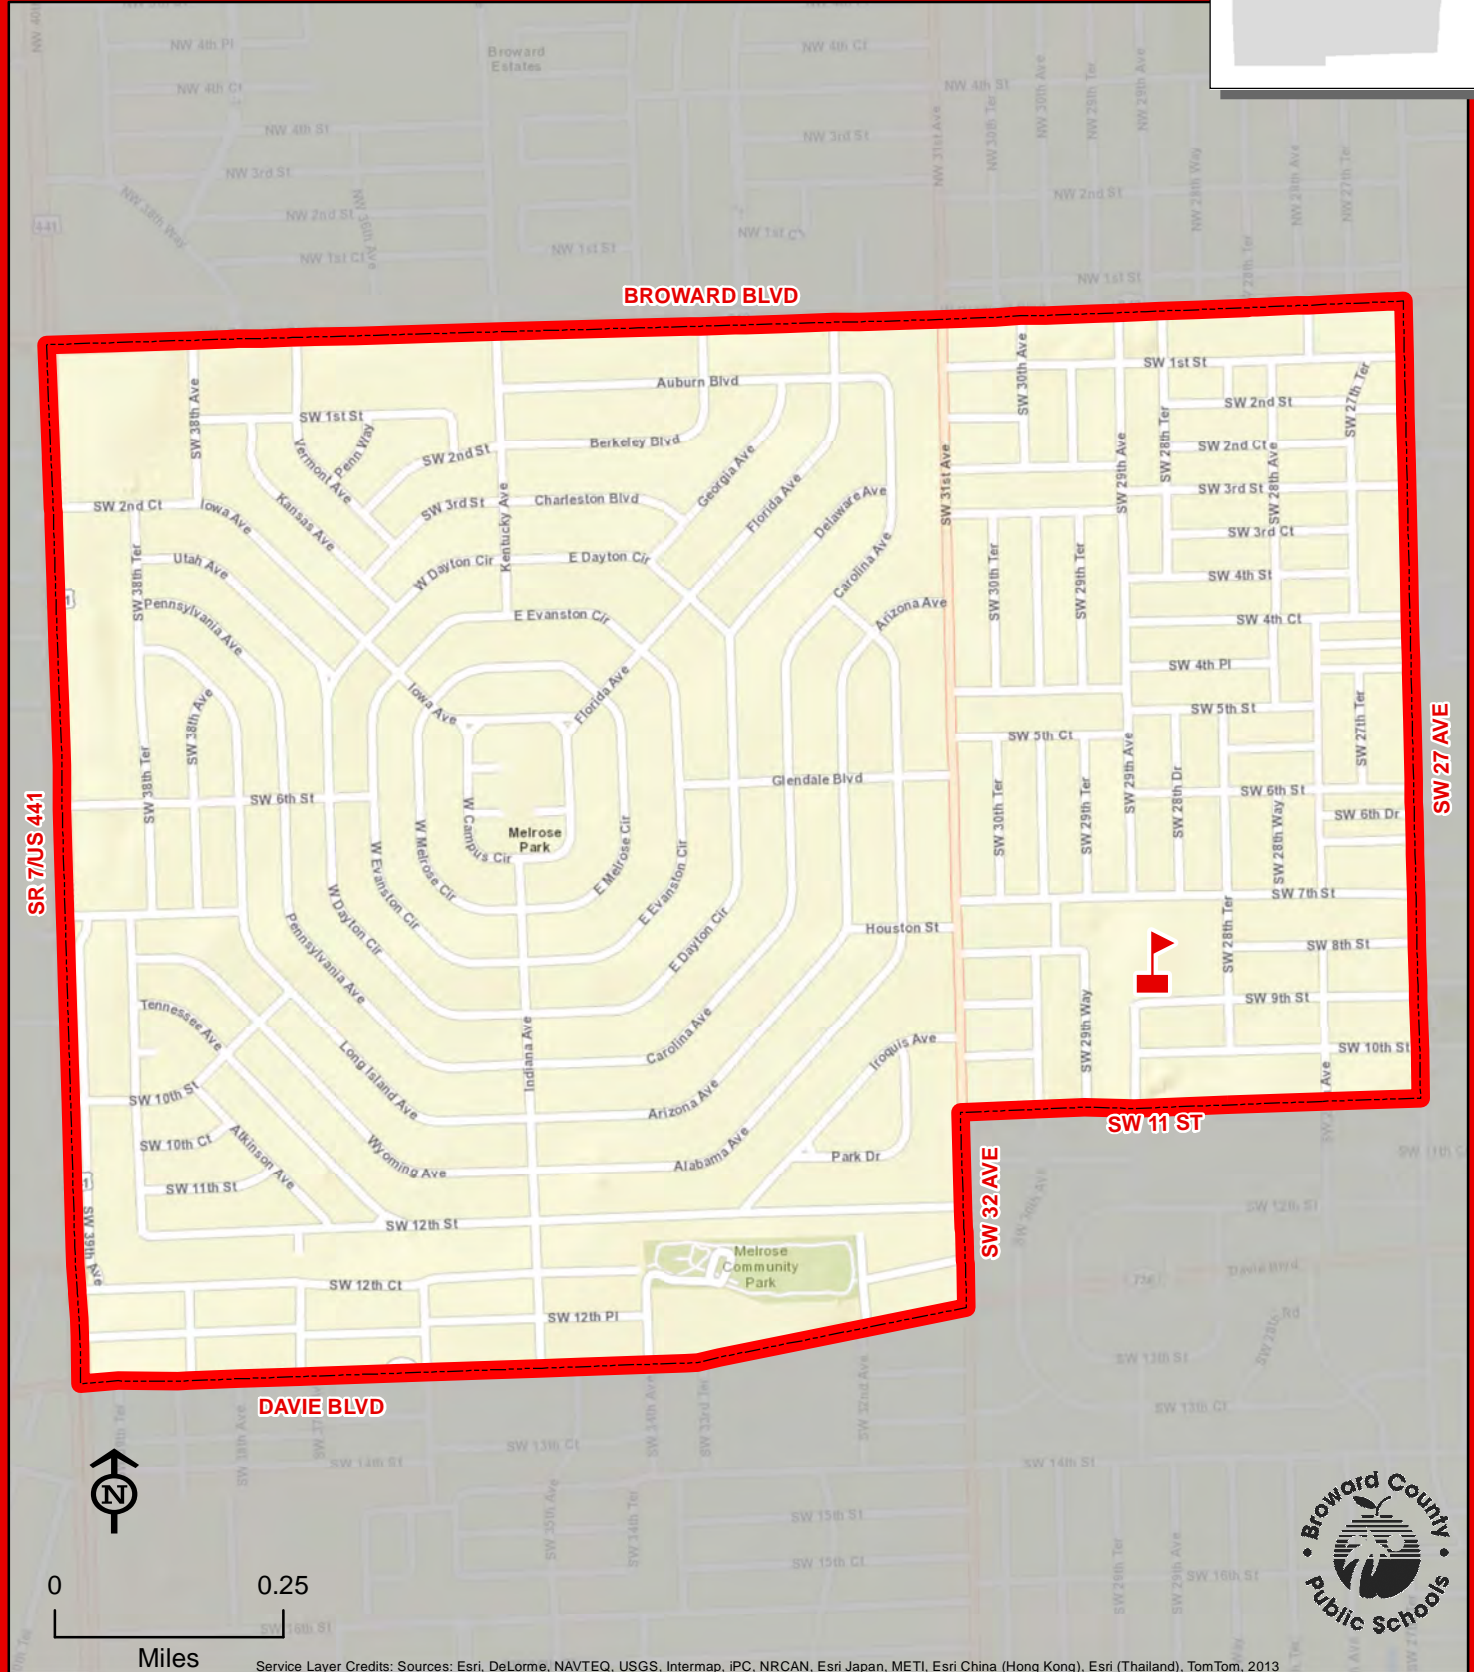

WESTWOOD HEIGHTS ELEMENTARY SCHOOL

2861 SW 9 STREET
FORT LAUDERDALE, FLORIDA 33312
754-323-7900

WESTWOOD HEIGHTS

THIS MAP IS FOR CONCEPTUAL PURPOSES ONLY AND SHOULD NOT BE USED FOR LEGAL BOUNDARY DETERMINATIONS