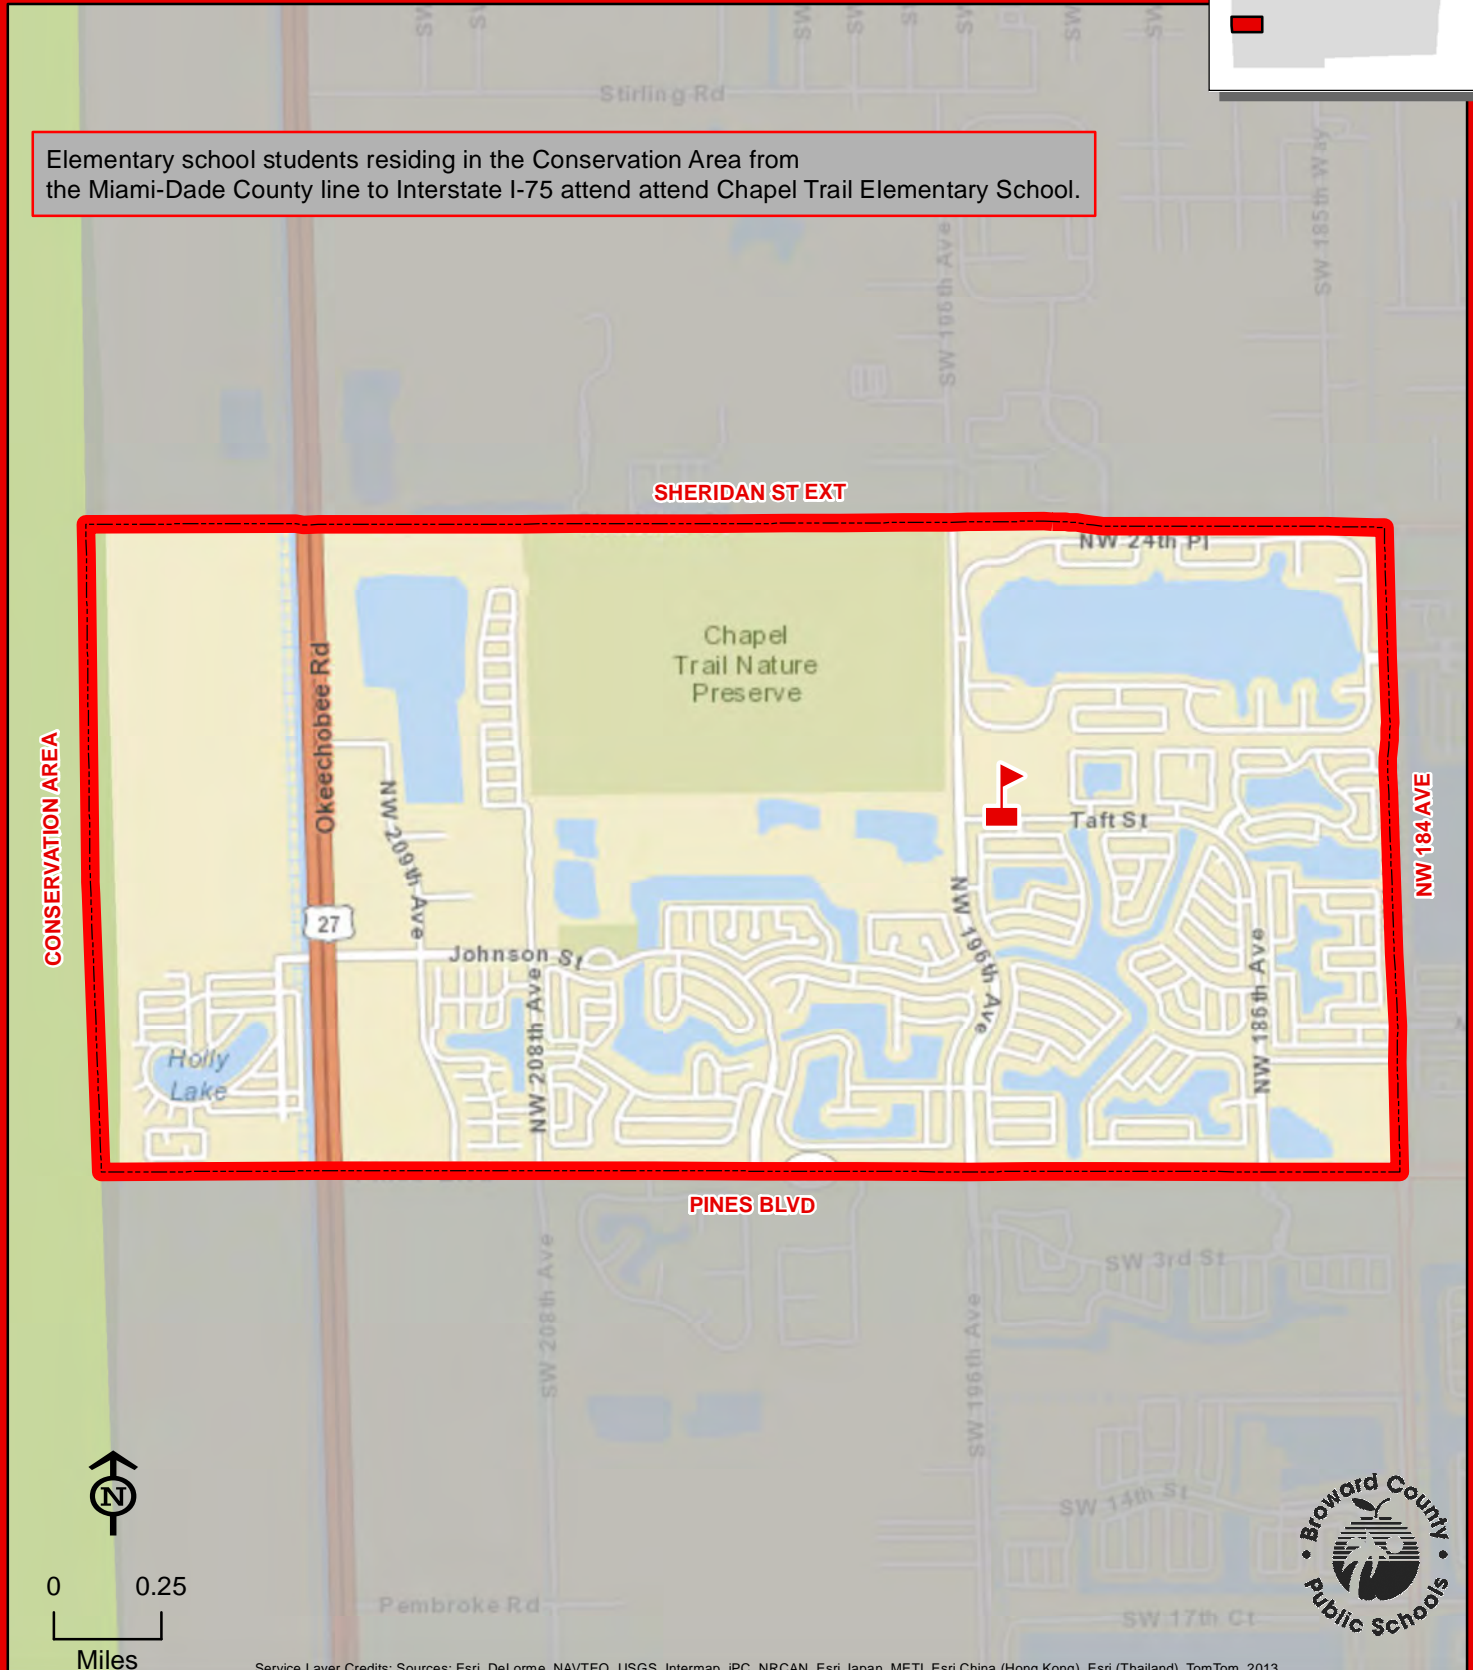

THIS MAP IS FOR CONCEPTUAL PURPOSES ONLY AND SHOULD NOT BE USED FOR LEGAL BOUNDARY DETERMINATIONS

CENTRAL PARK

CHAPEL TRAIL ELEMENTARY SCHOOL

19595 TAFT STREET
PEMBROKE PINES, FLORIDA 33029
754-323-5000

Elementary school students residing in the Conservation Area from the Miami-Dade County line to Interstate I-75 attend Chapel Trail Elementary School.