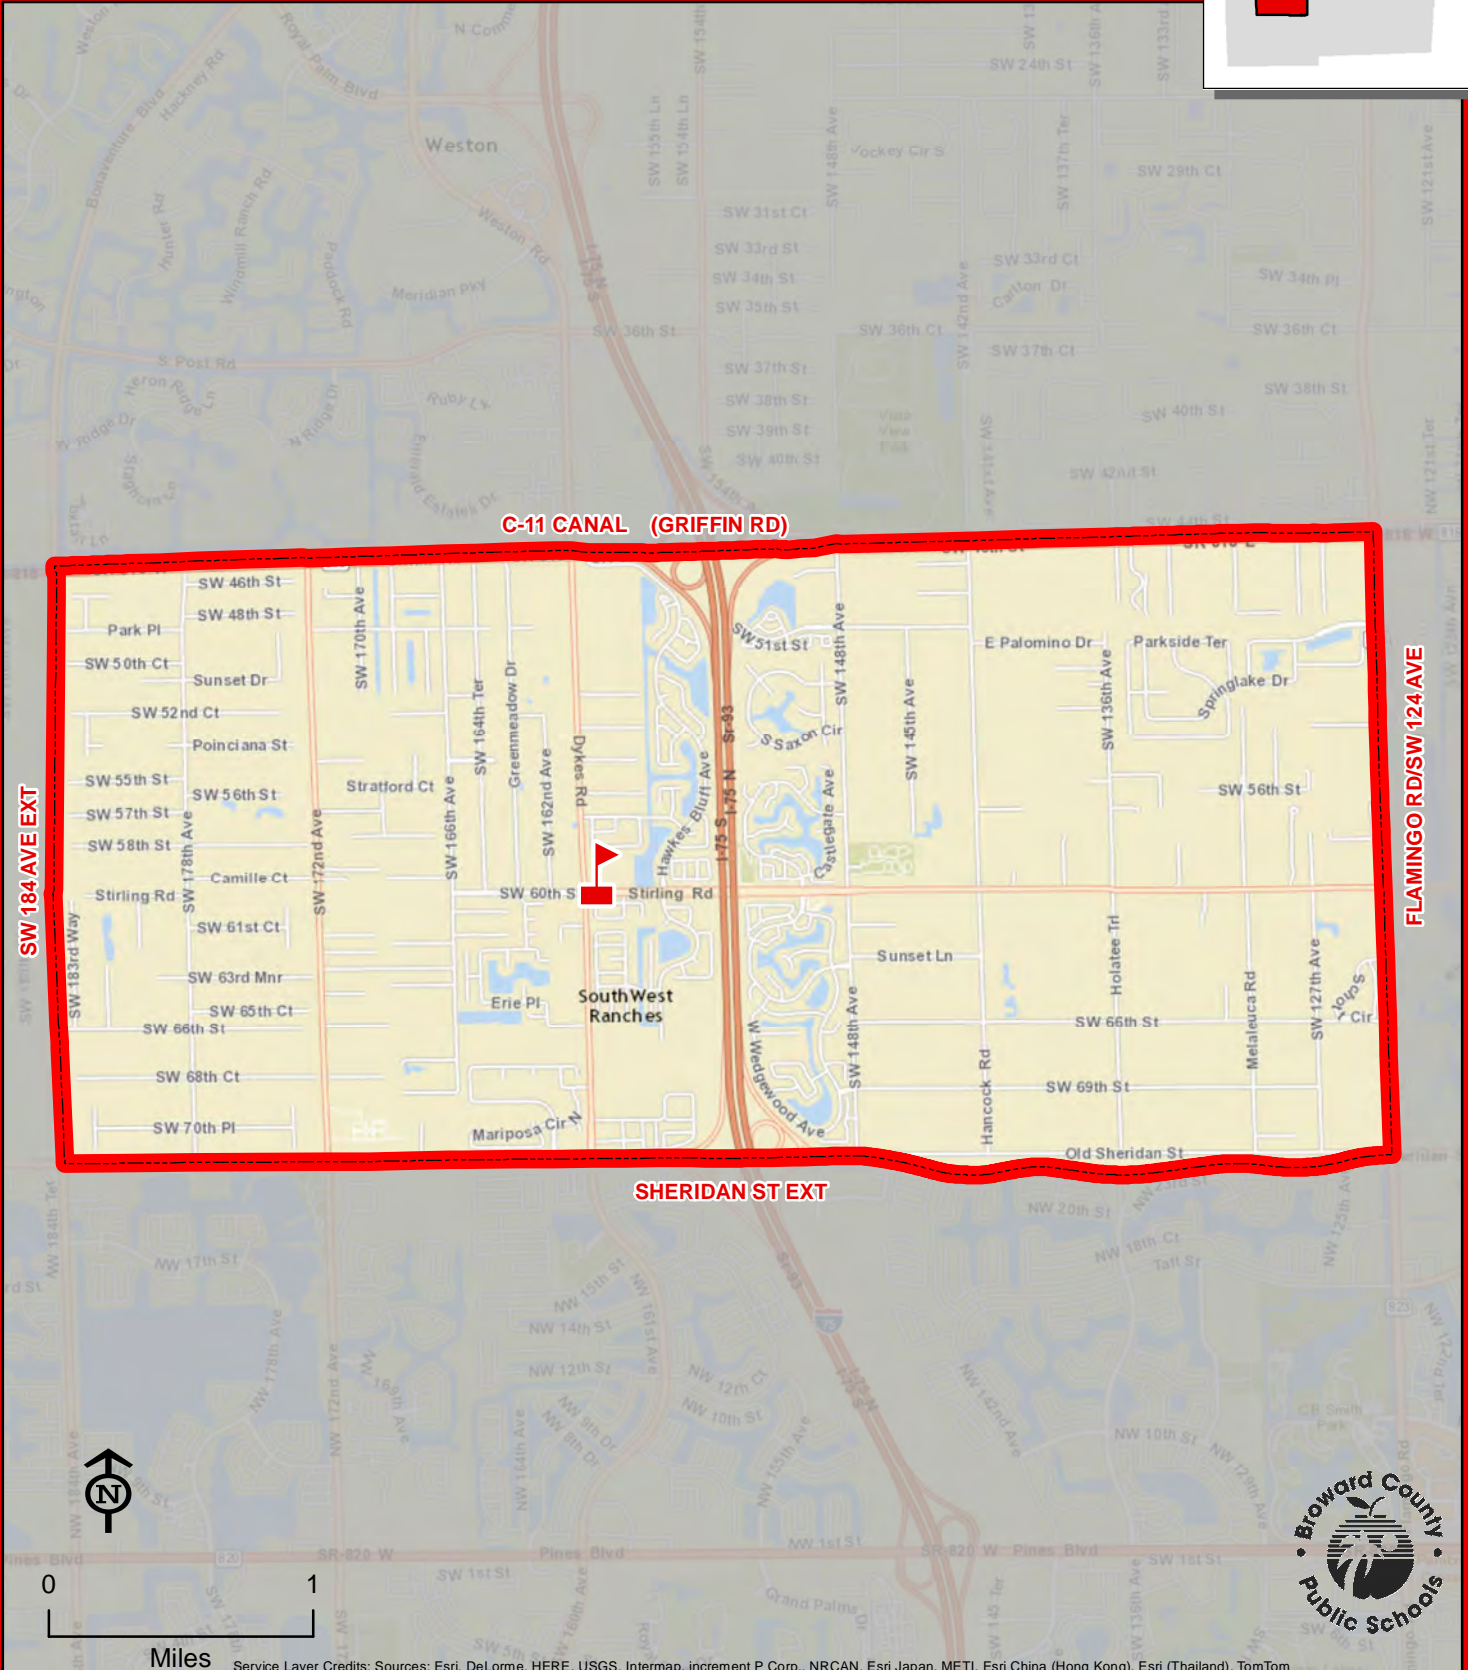

HAWKES BLUFF ELEMENTARY SCHOOL

5900 SW 160 AVENUE
DAVIE, FLORIDA 33331
754-323-6100

THIS MAP IS FOR CONCEPTUAL PURPOSES ONLY AND SHOULD NOT BE USED FOR LEGAL BOUNDARY DETERMINATIONS