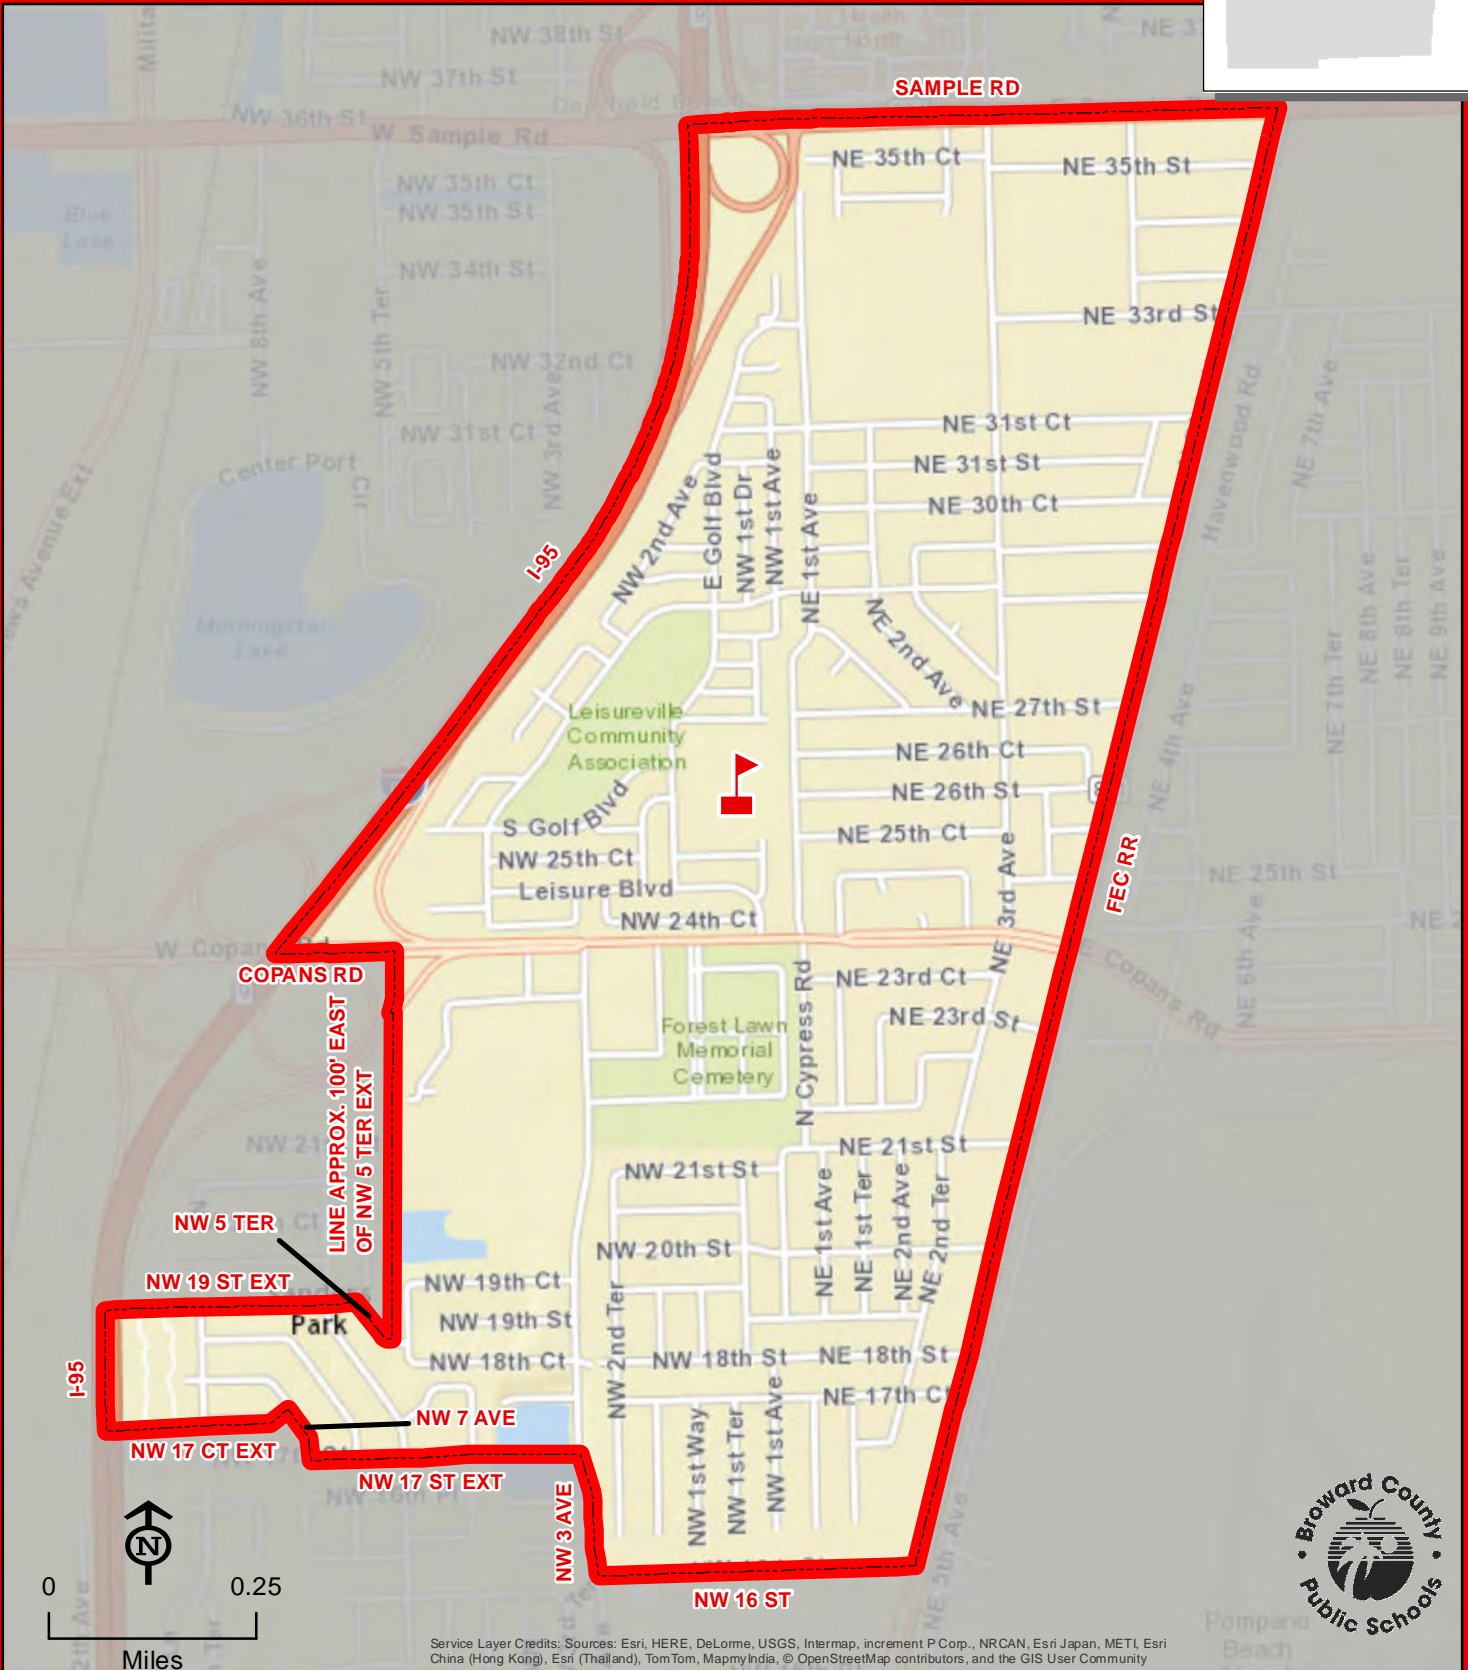

PALMVIEW ELEMENTARY SCHOOL

2601 NE 1 AVENUE
POMPANO BEACH, FLORIDA 33064
754-322-7600

Magnet School

PALMVIEW

THIS MAP IS FOR CONCEPTUAL PURPOSES ONLY AND SHOULD NOT BE USED FOR LEGAL BOUNDARY DETERMINATIONS