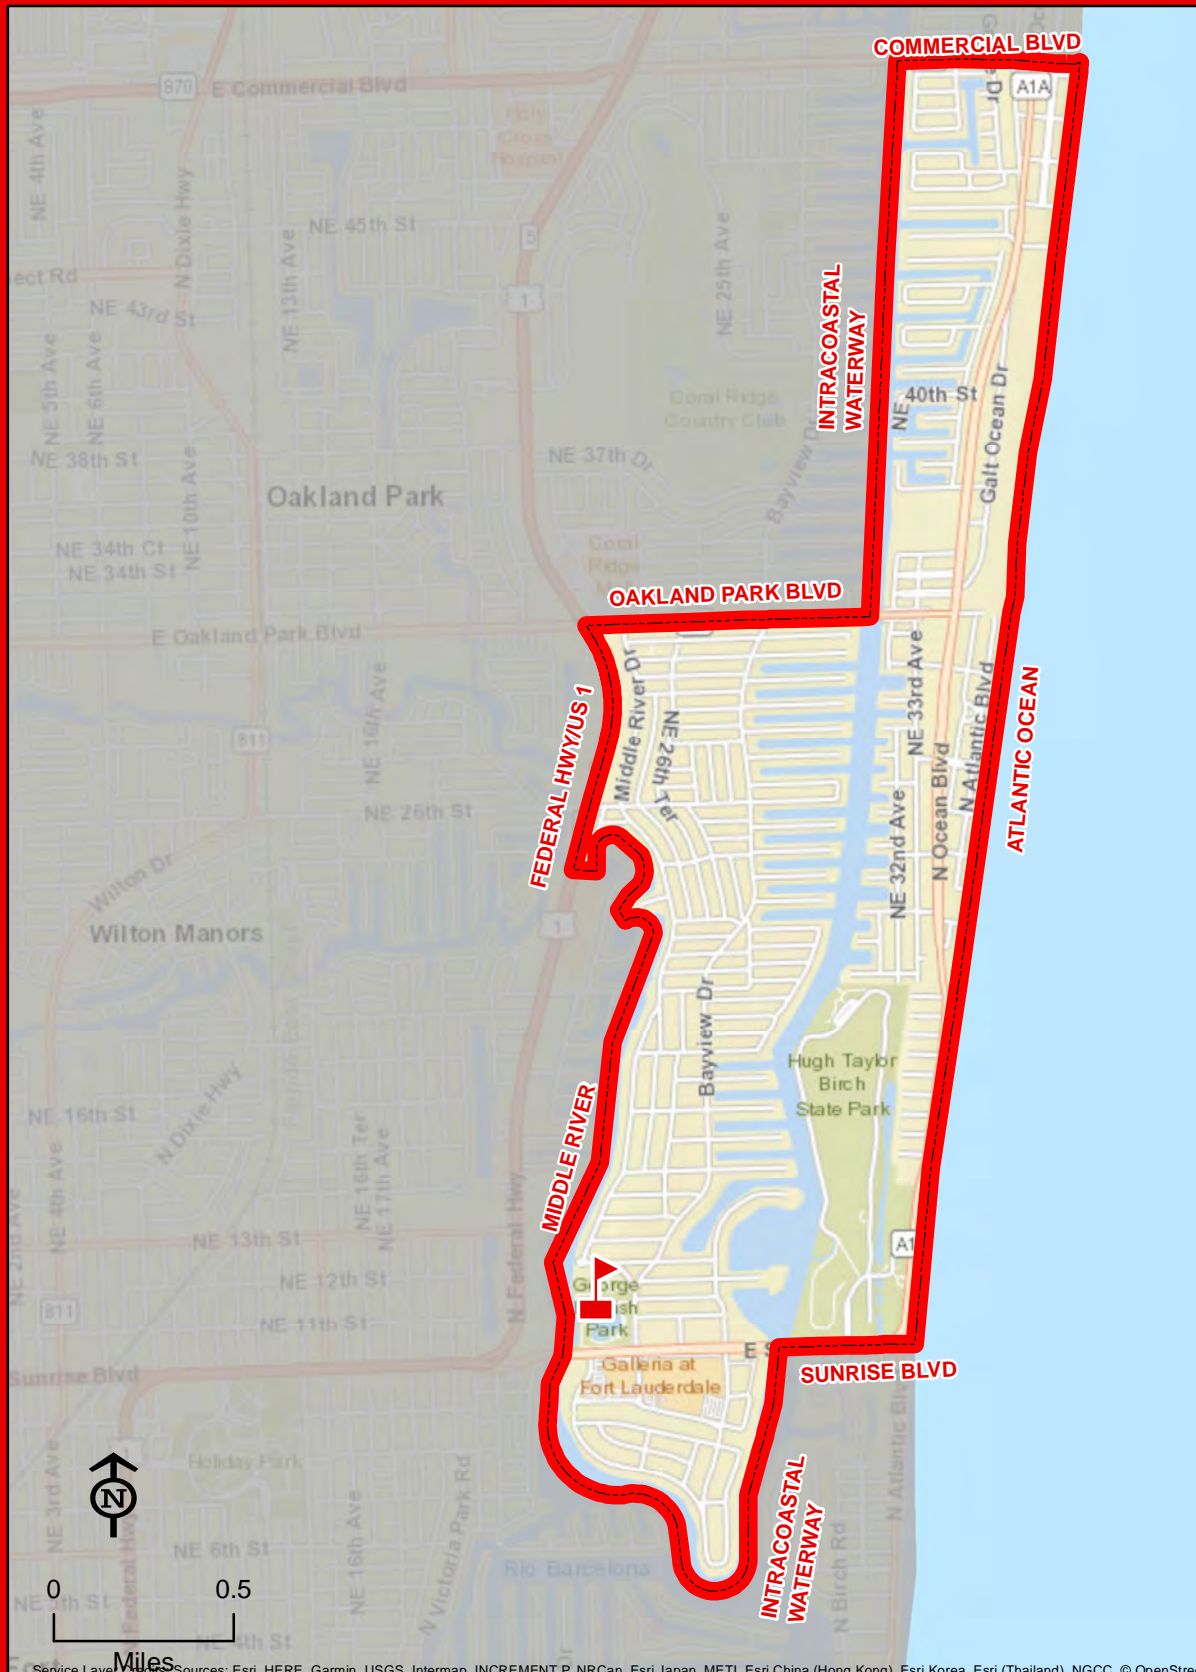

BAYVIEW ELEMENTARY SCHOOL

1175 MIDDLE RIVER DRIVE
FORT LAUDERDALE, FLORIDA 33304
754-322-5400

Innovative Program

BAYVIEW

Service Layer Credits: Sources: Esri, HERE, Garmin, USGS, Intermap, INCREMENT P, NRCan, Esri Japan, METI, Esri China (Hong Kong), Esri Korea, Esri (Thailand), NGCC, © OpenStreetMap contributors, and the GIS User Community

THIS MAP IS FOR CONCEPTUAL PURPOSES ONLY AND SHOULD NOT BE USED FOR LEGAL BOUNDARY DETERMINATIONS