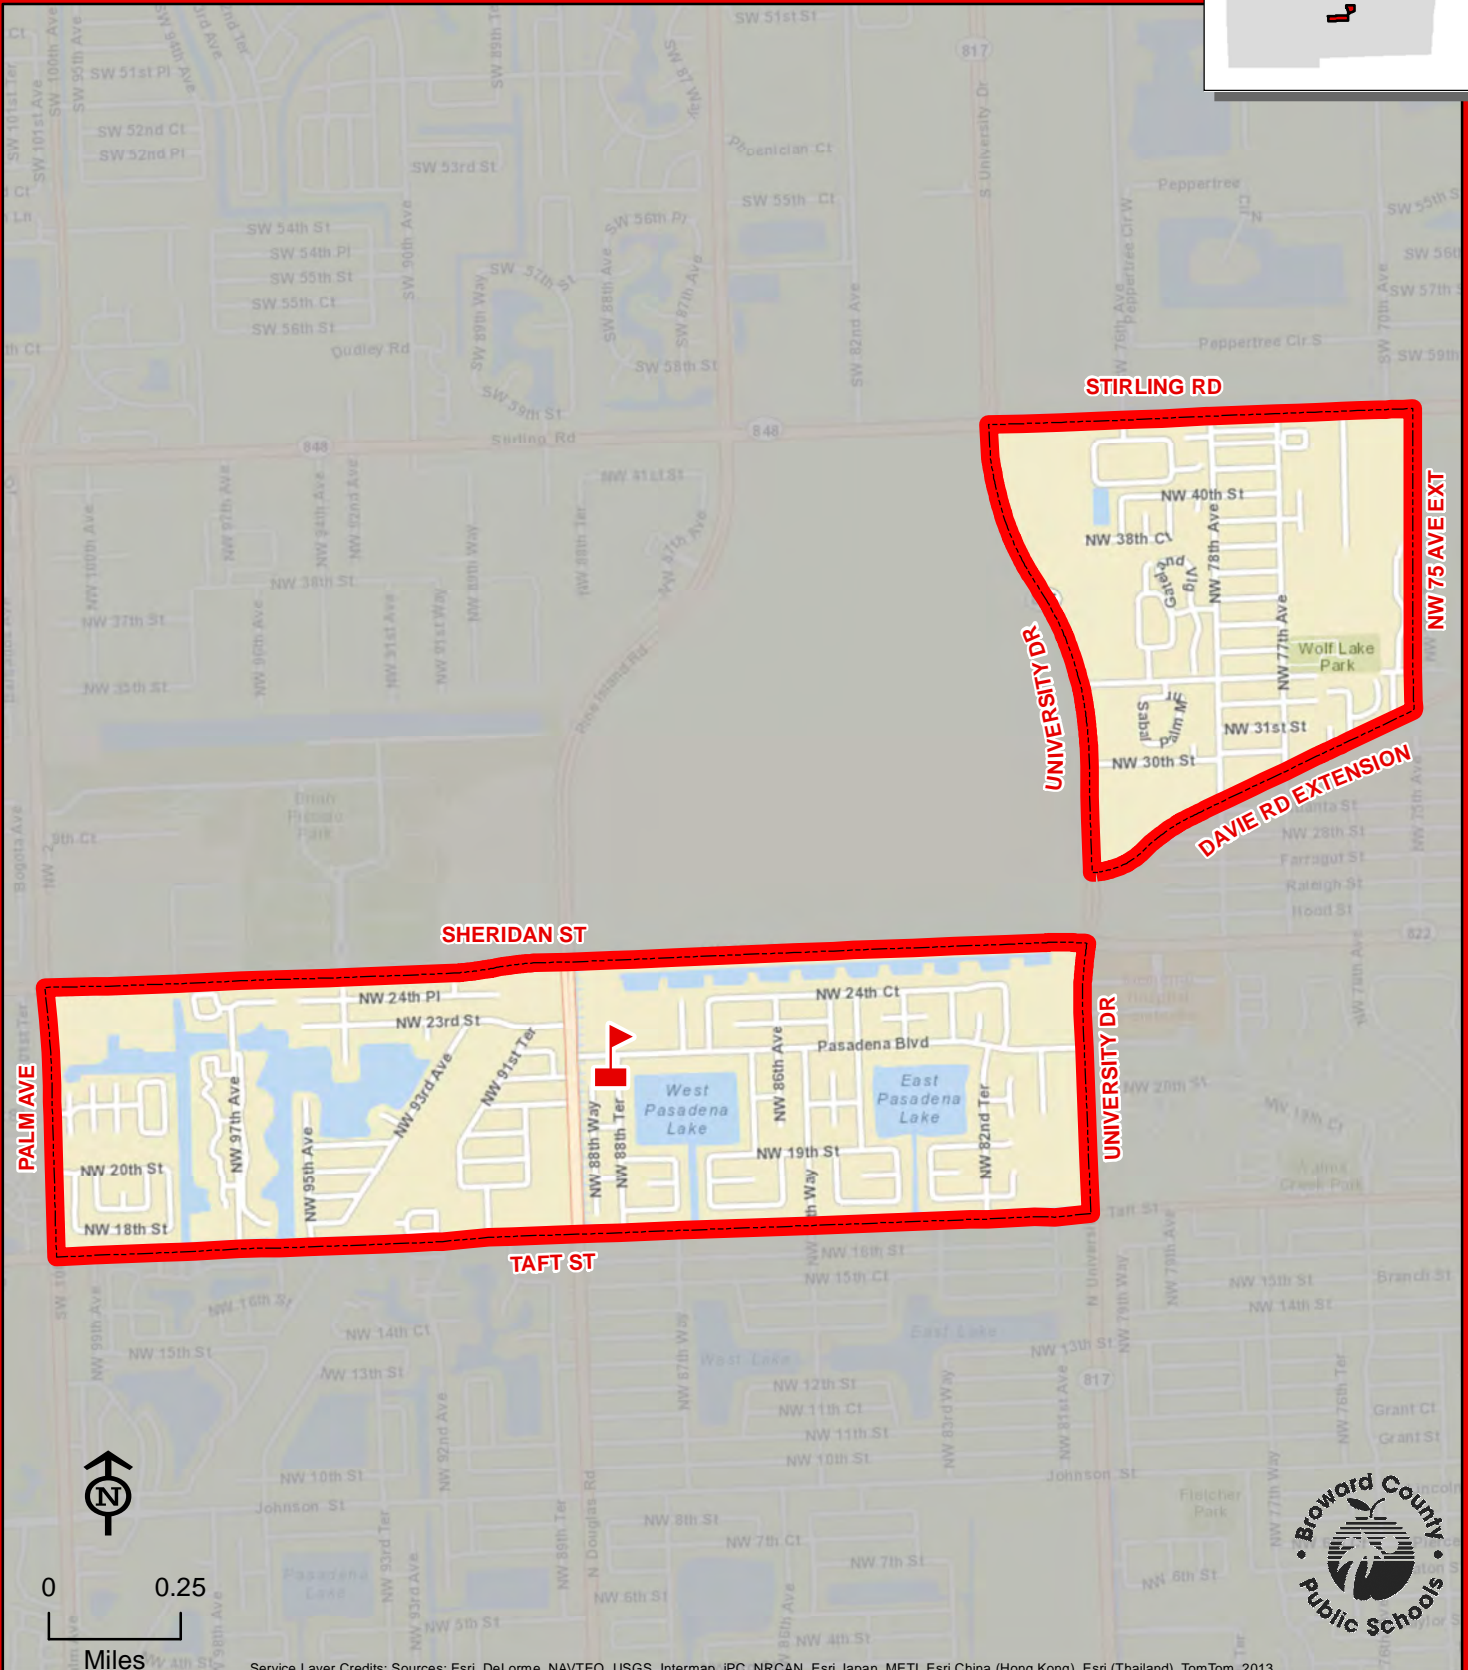

PASADENA LAKES ELEMENTARY SCHOOL

8801 PASADENA BOULEVARD
PEMBROKE PINES, FLORIDA 33024
754-323-6900

PASADENA LAKES

THIS MAP IS FOR CONCEPTUAL PURPOSES ONLY AND SHOULD NOT BE USED FOR LEGAL BOUNDARY DETERMINATIONS