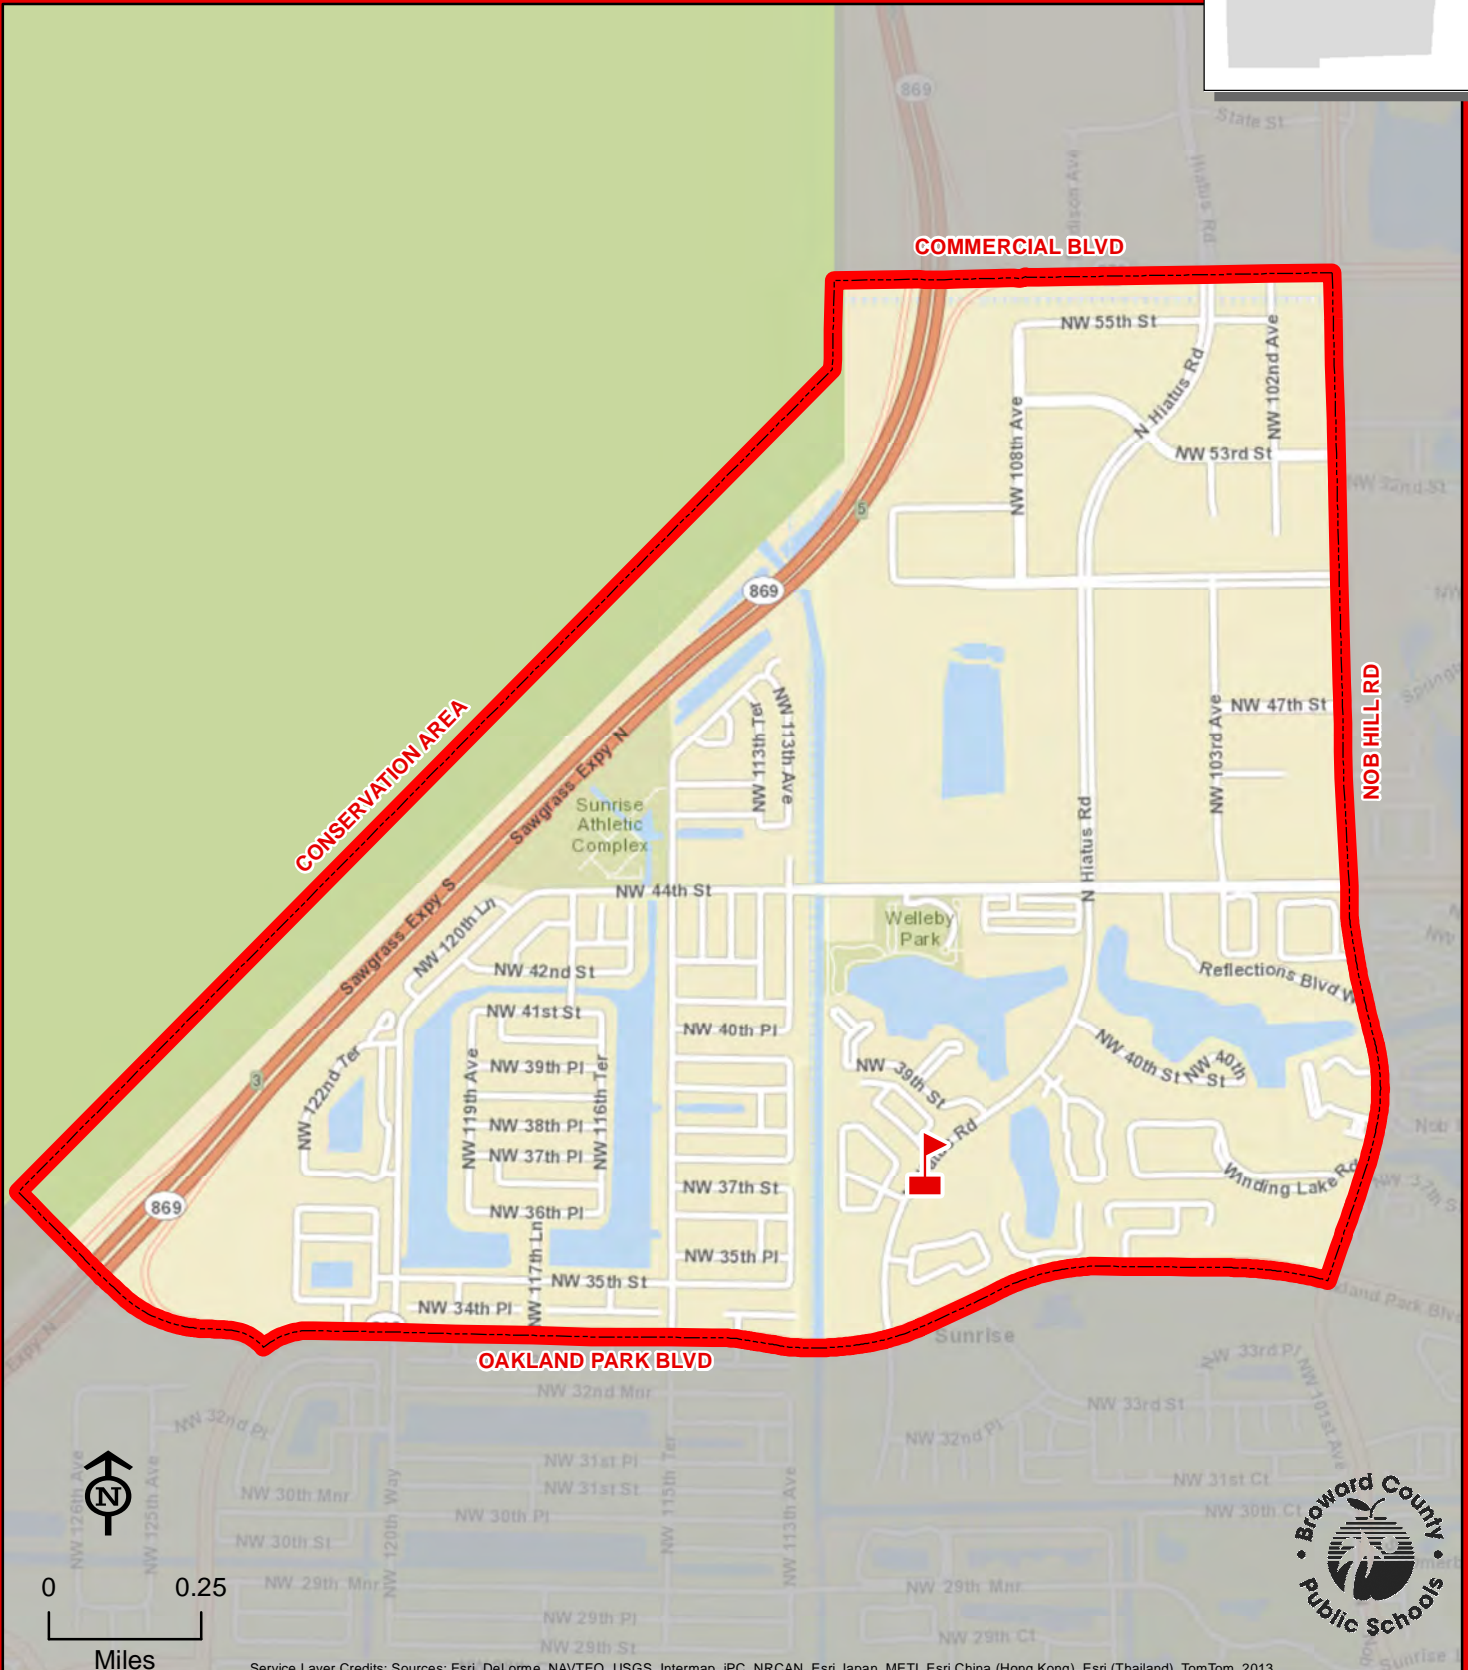

SANDPIPER ELEMENTARY SCHOOL

3700 HIATUS ROAD
SUNRISE, FLORIDA 33351
754-322-8450

SANDPIPER

THIS MAP IS FOR CONCEPTUAL PURPOSES ONLY AND SHOULD NOT BE USED FOR LEGAL BOUNDARY DETERMINATIONS