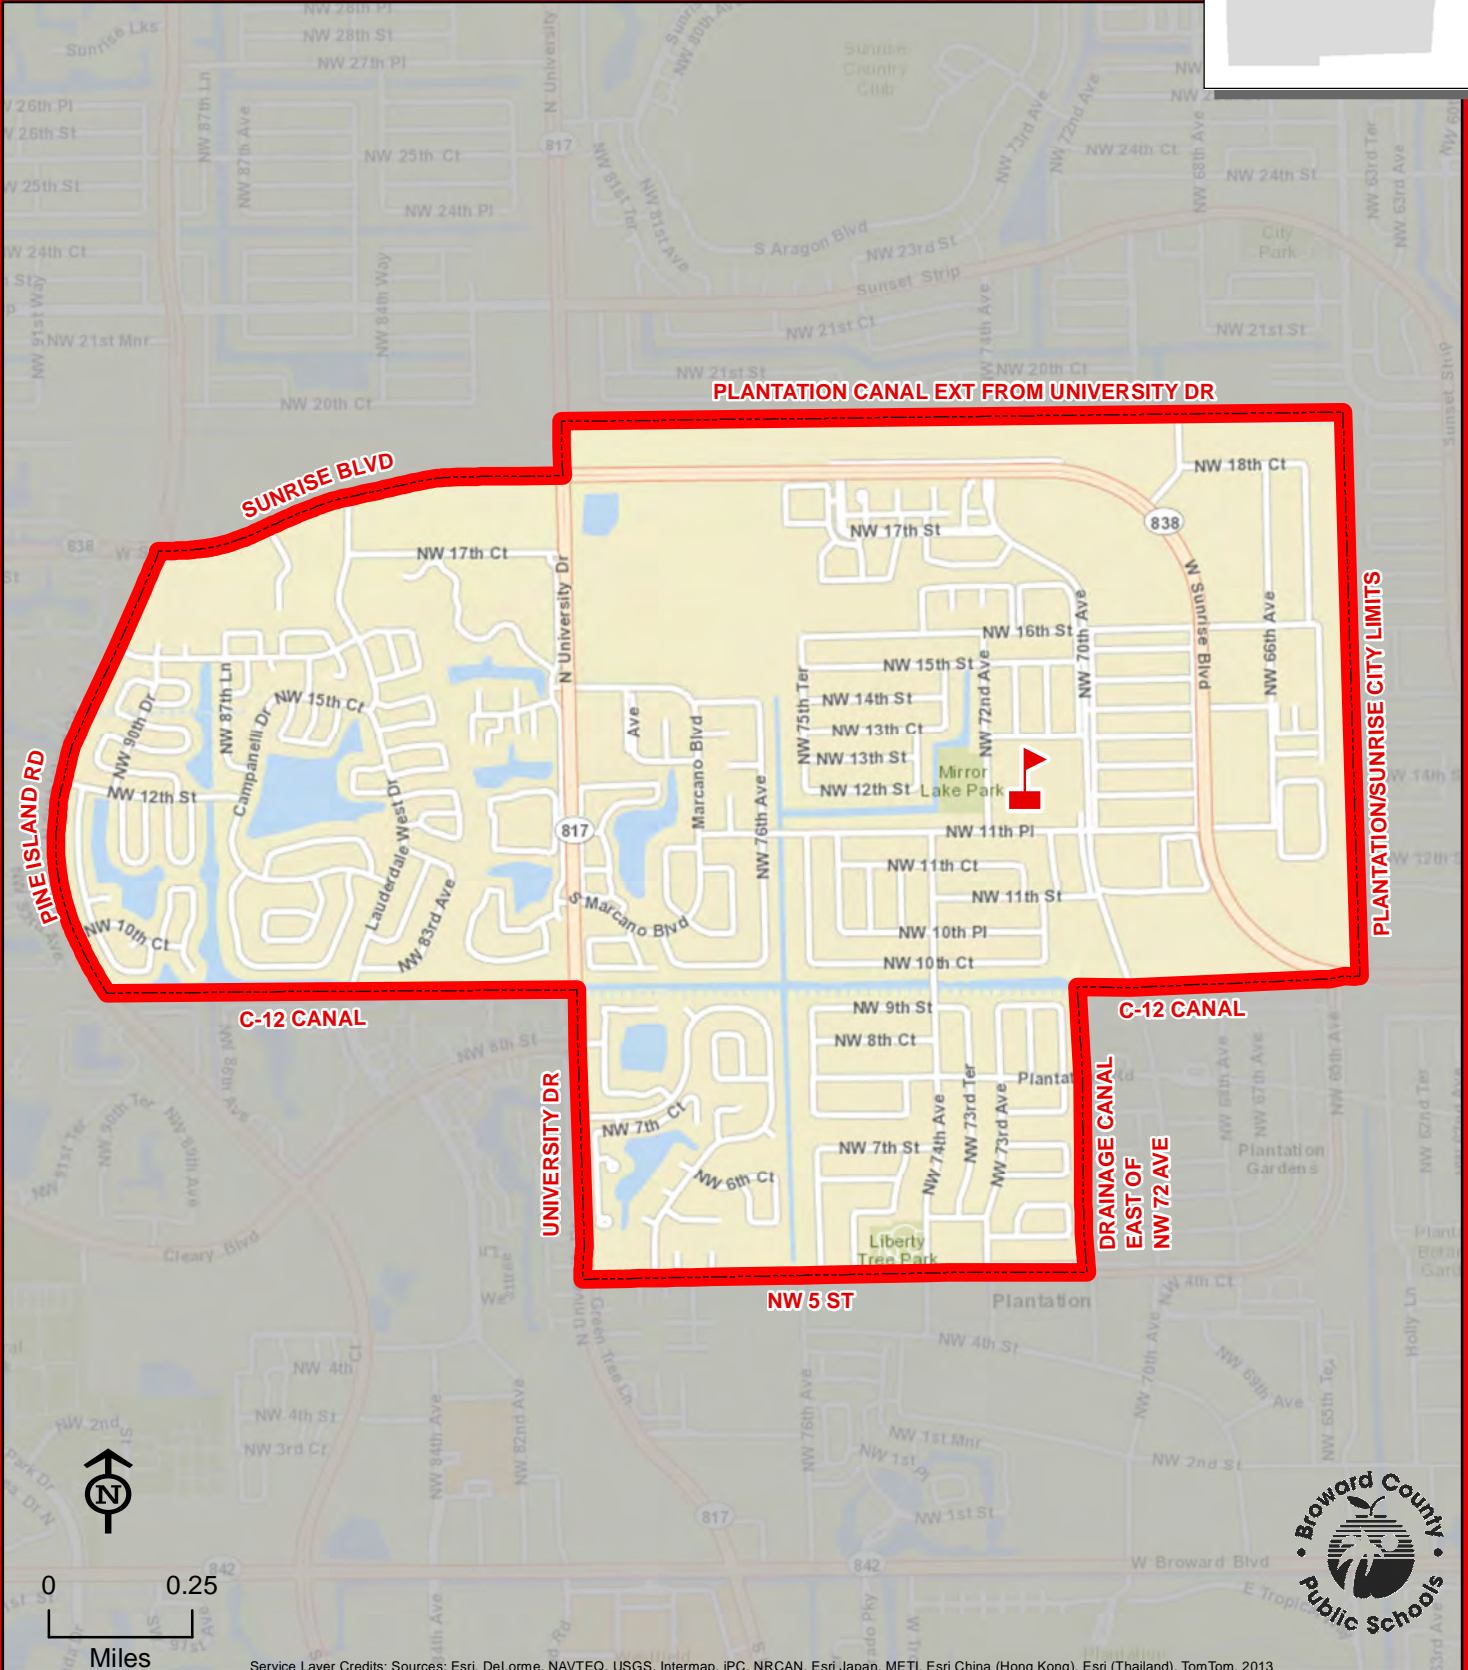

MIRROR LAKE ELEMENTARY SCHOOL

1200 NW 72 AVENUE
PLANTATION, FLORIDA 33313
754-322-7100

MIRROR LAKE

THIS MAP IS FOR CONCEPTUAL PURPOSES ONLY AND SHOULD NOT BE USED FOR LEGAL BOUNDARY DETERMINATIONS