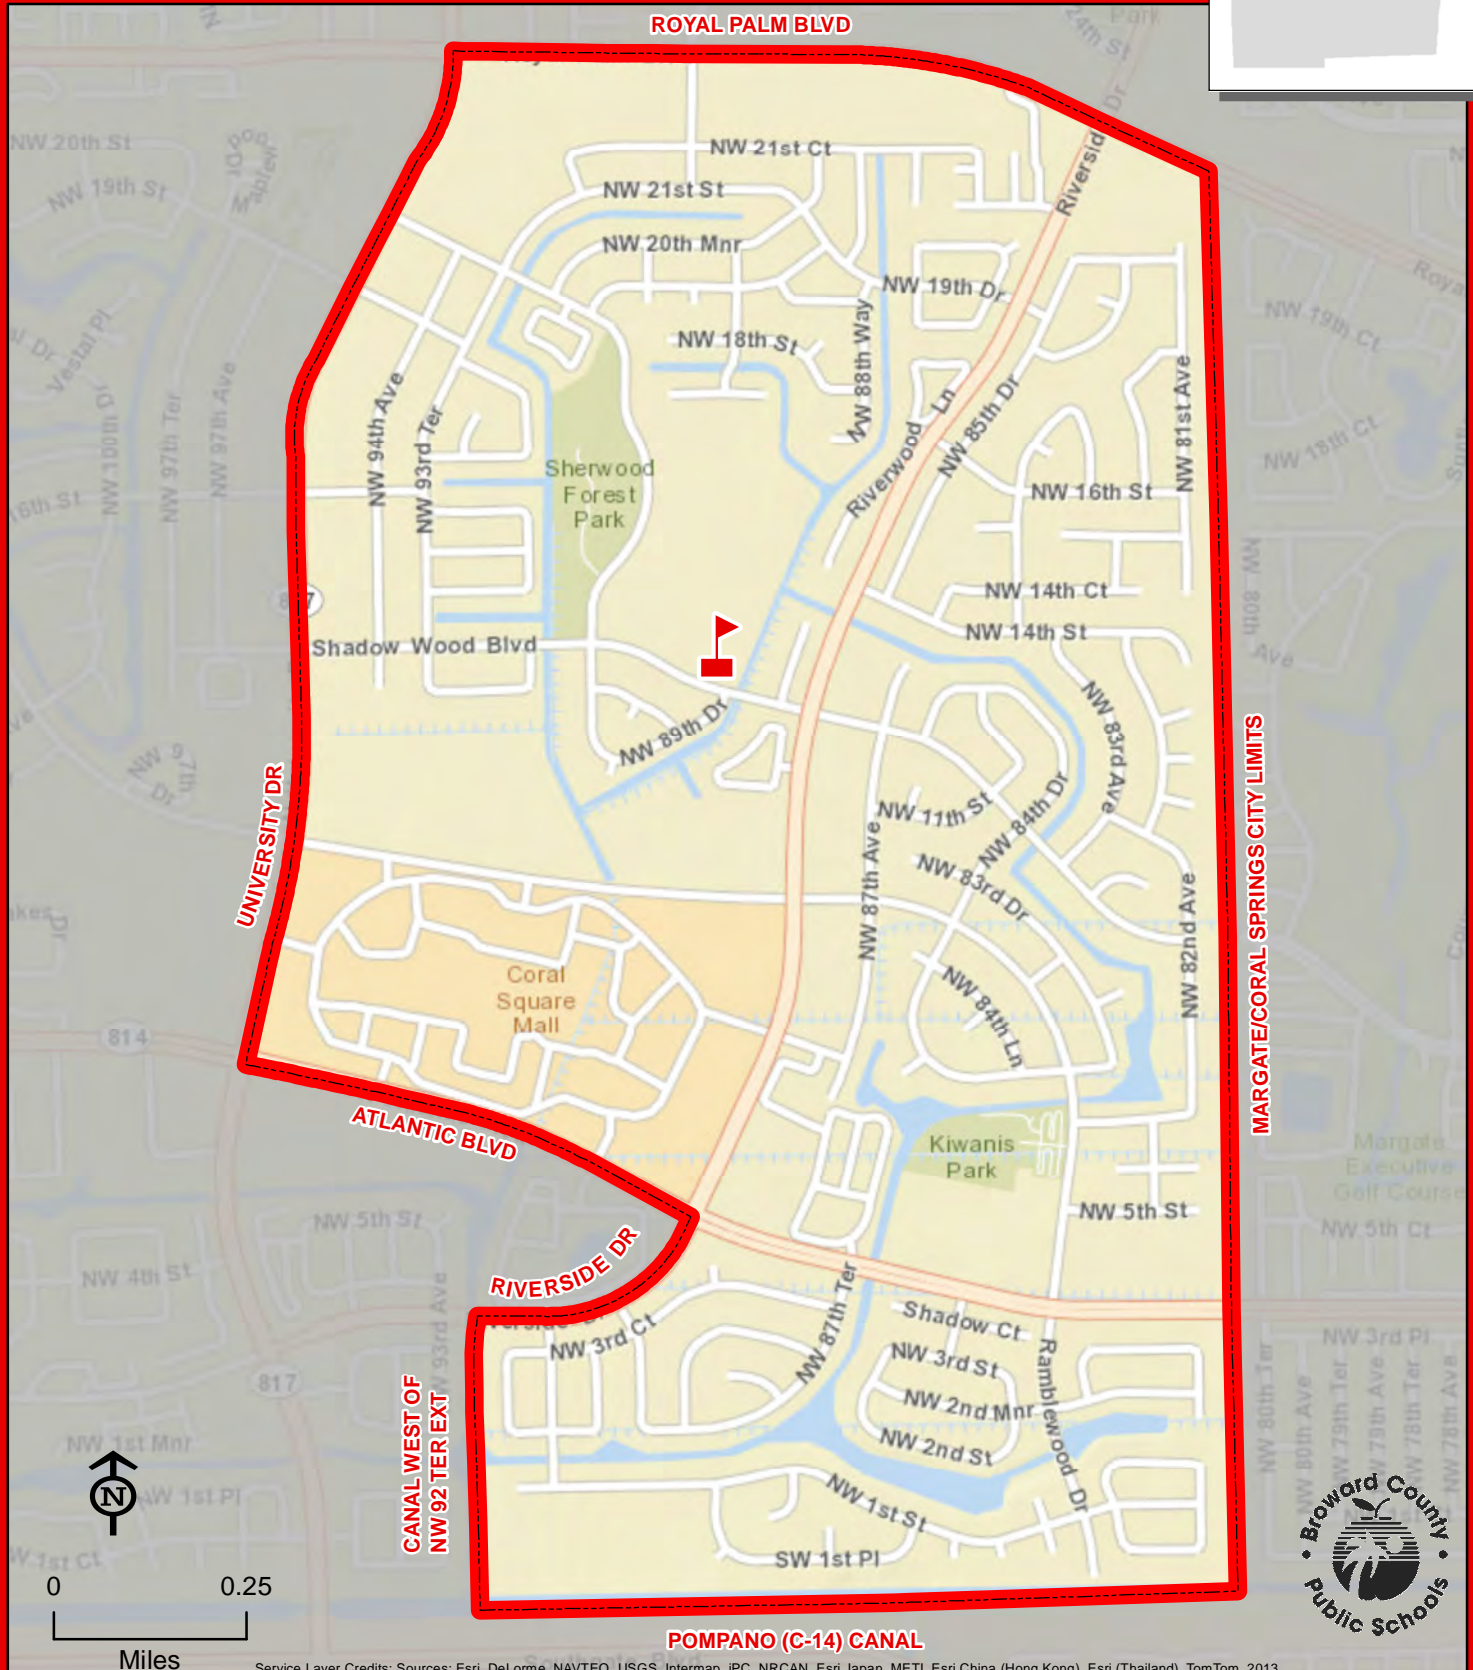

RAMBLEWOOD ELEMENTARY SCHOOL

8950 SHADOW WOOD BOULEVARD
CORAL SPRINGS, FLORIDA 33071
754-322-8150

RAMBLEWOOD

THIS MAP IS FOR CONCEPTUAL PURPOSES ONLY AND SHOULD NOT BE USED FOR LEGAL BOUNDARY DETERMINATIONS