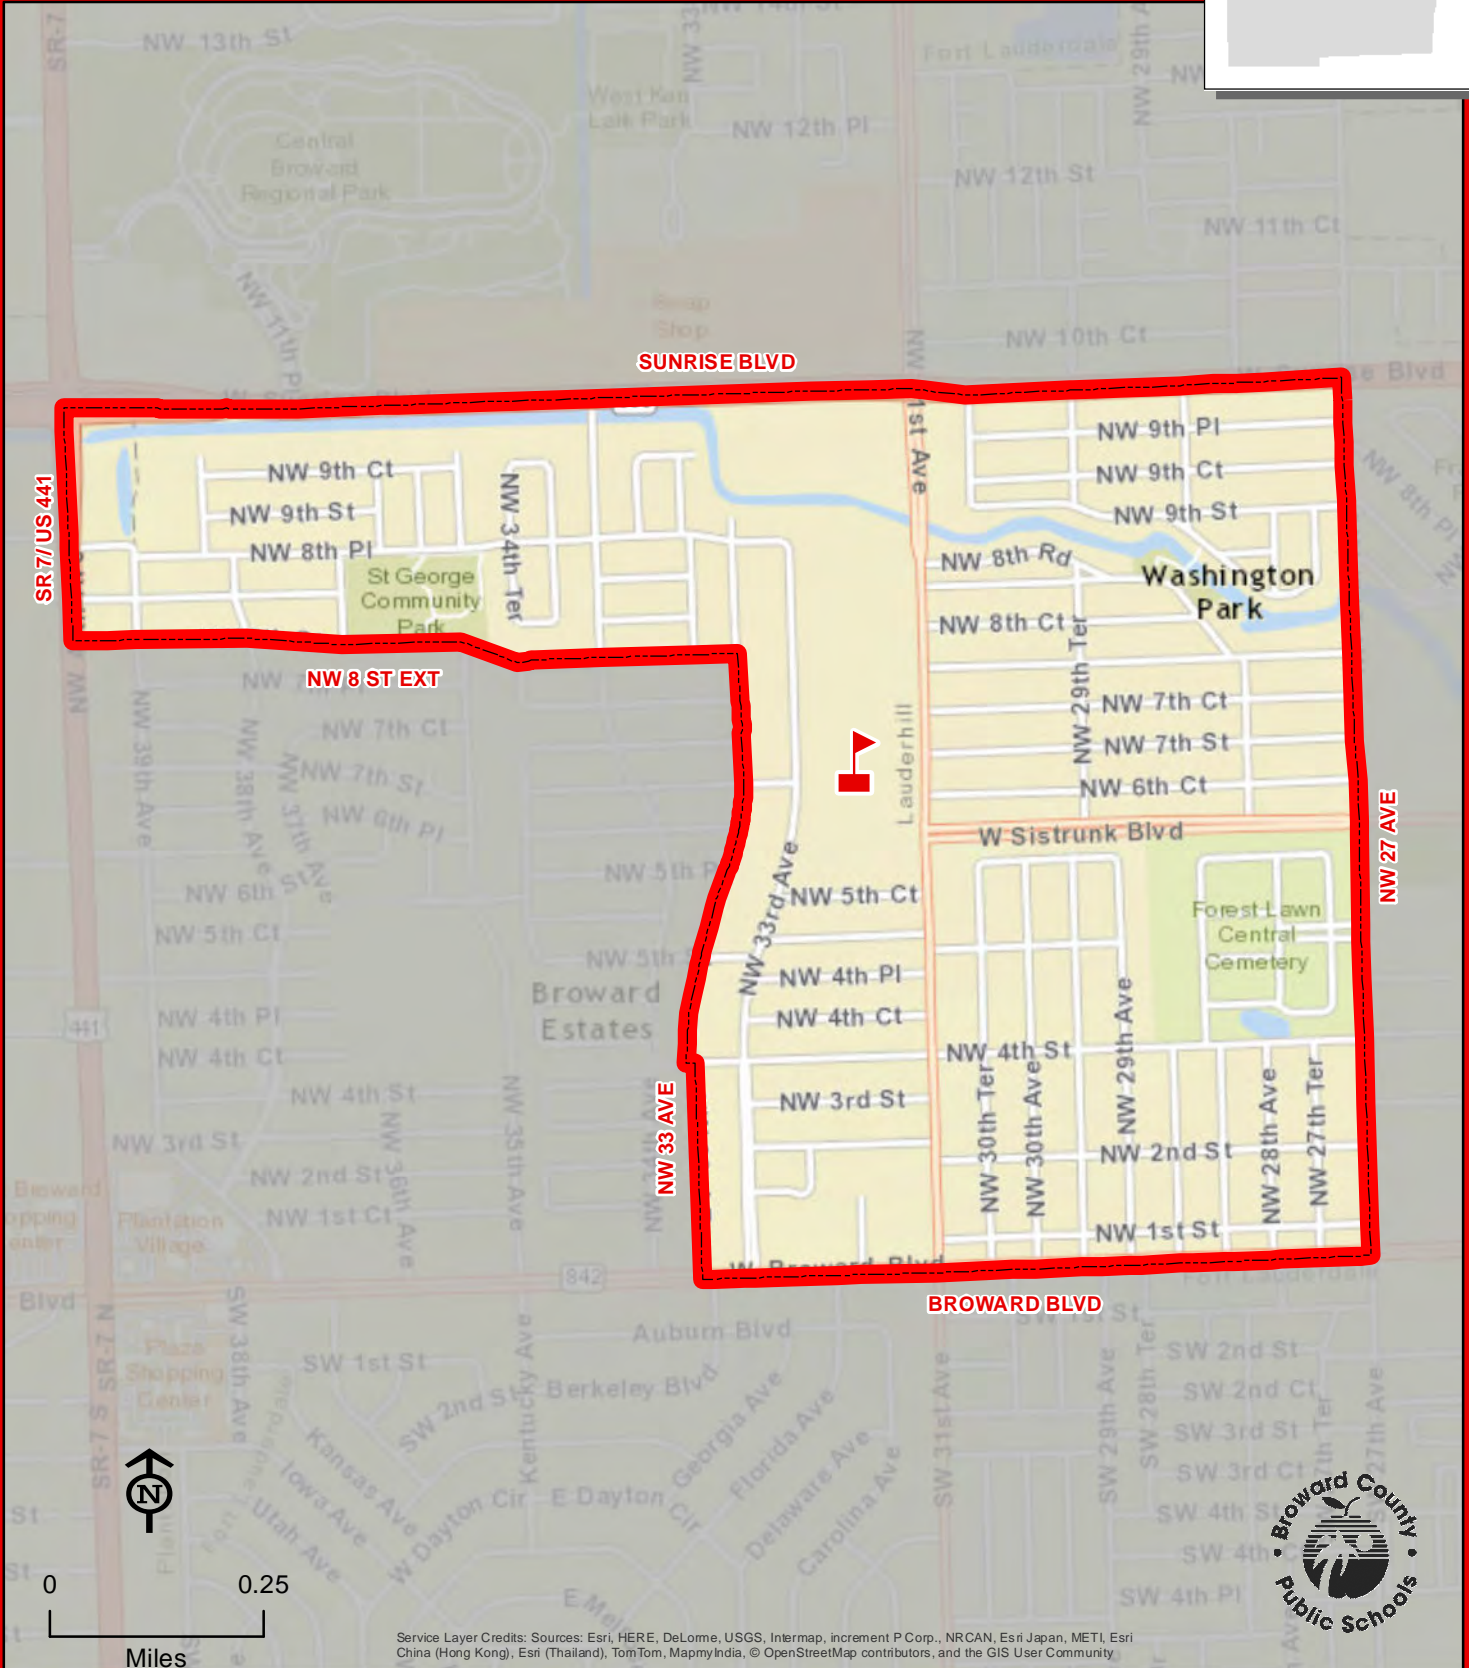

THIS MAP IS FOR CONCEPTUAL PURPOSES ONLY AND SHOULD NOT BE USED FOR LEGAL BOUNDARY DETERMINATIONS

DR. MARTIN LUTHER KING, JR.

MONTESSORI ACADEMY

591 NW 31 AVENUE

LAUDERHILL, FLORIDA 33311

754-322-6550

Magnet School