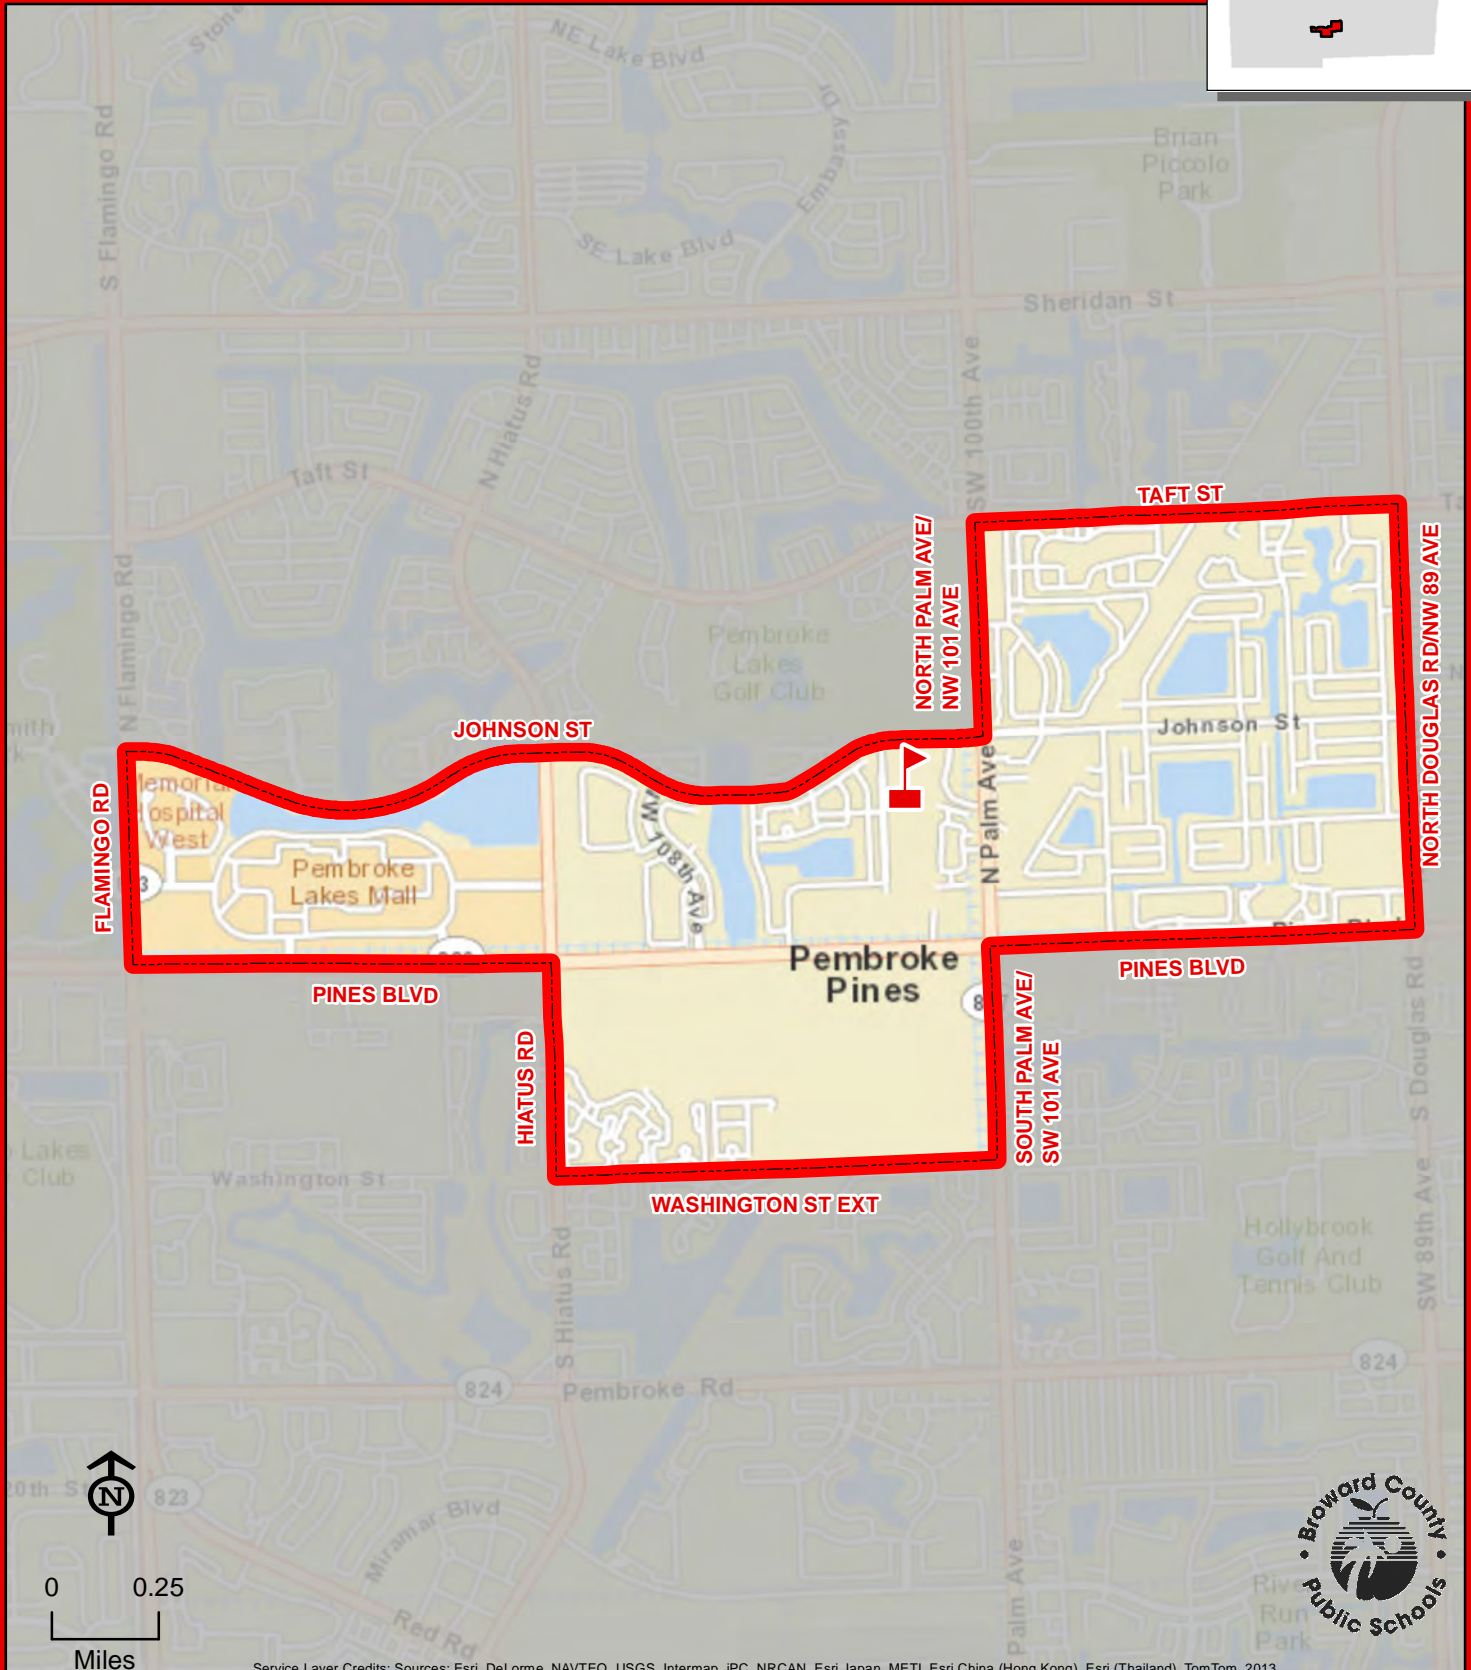

PINES LAKES ELEMENTARY SCHOOL

10300 JOHNSON STREET
PEMBROKE PINES, FLORIDA 33026
754-323-7100

PINES LAKES

THIS MAP IS FOR CONCEPTUAL PURPOSES ONLY AND SHOULD NOT BE USED FOR LEGAL BOUNDARY DETERMINATIONS