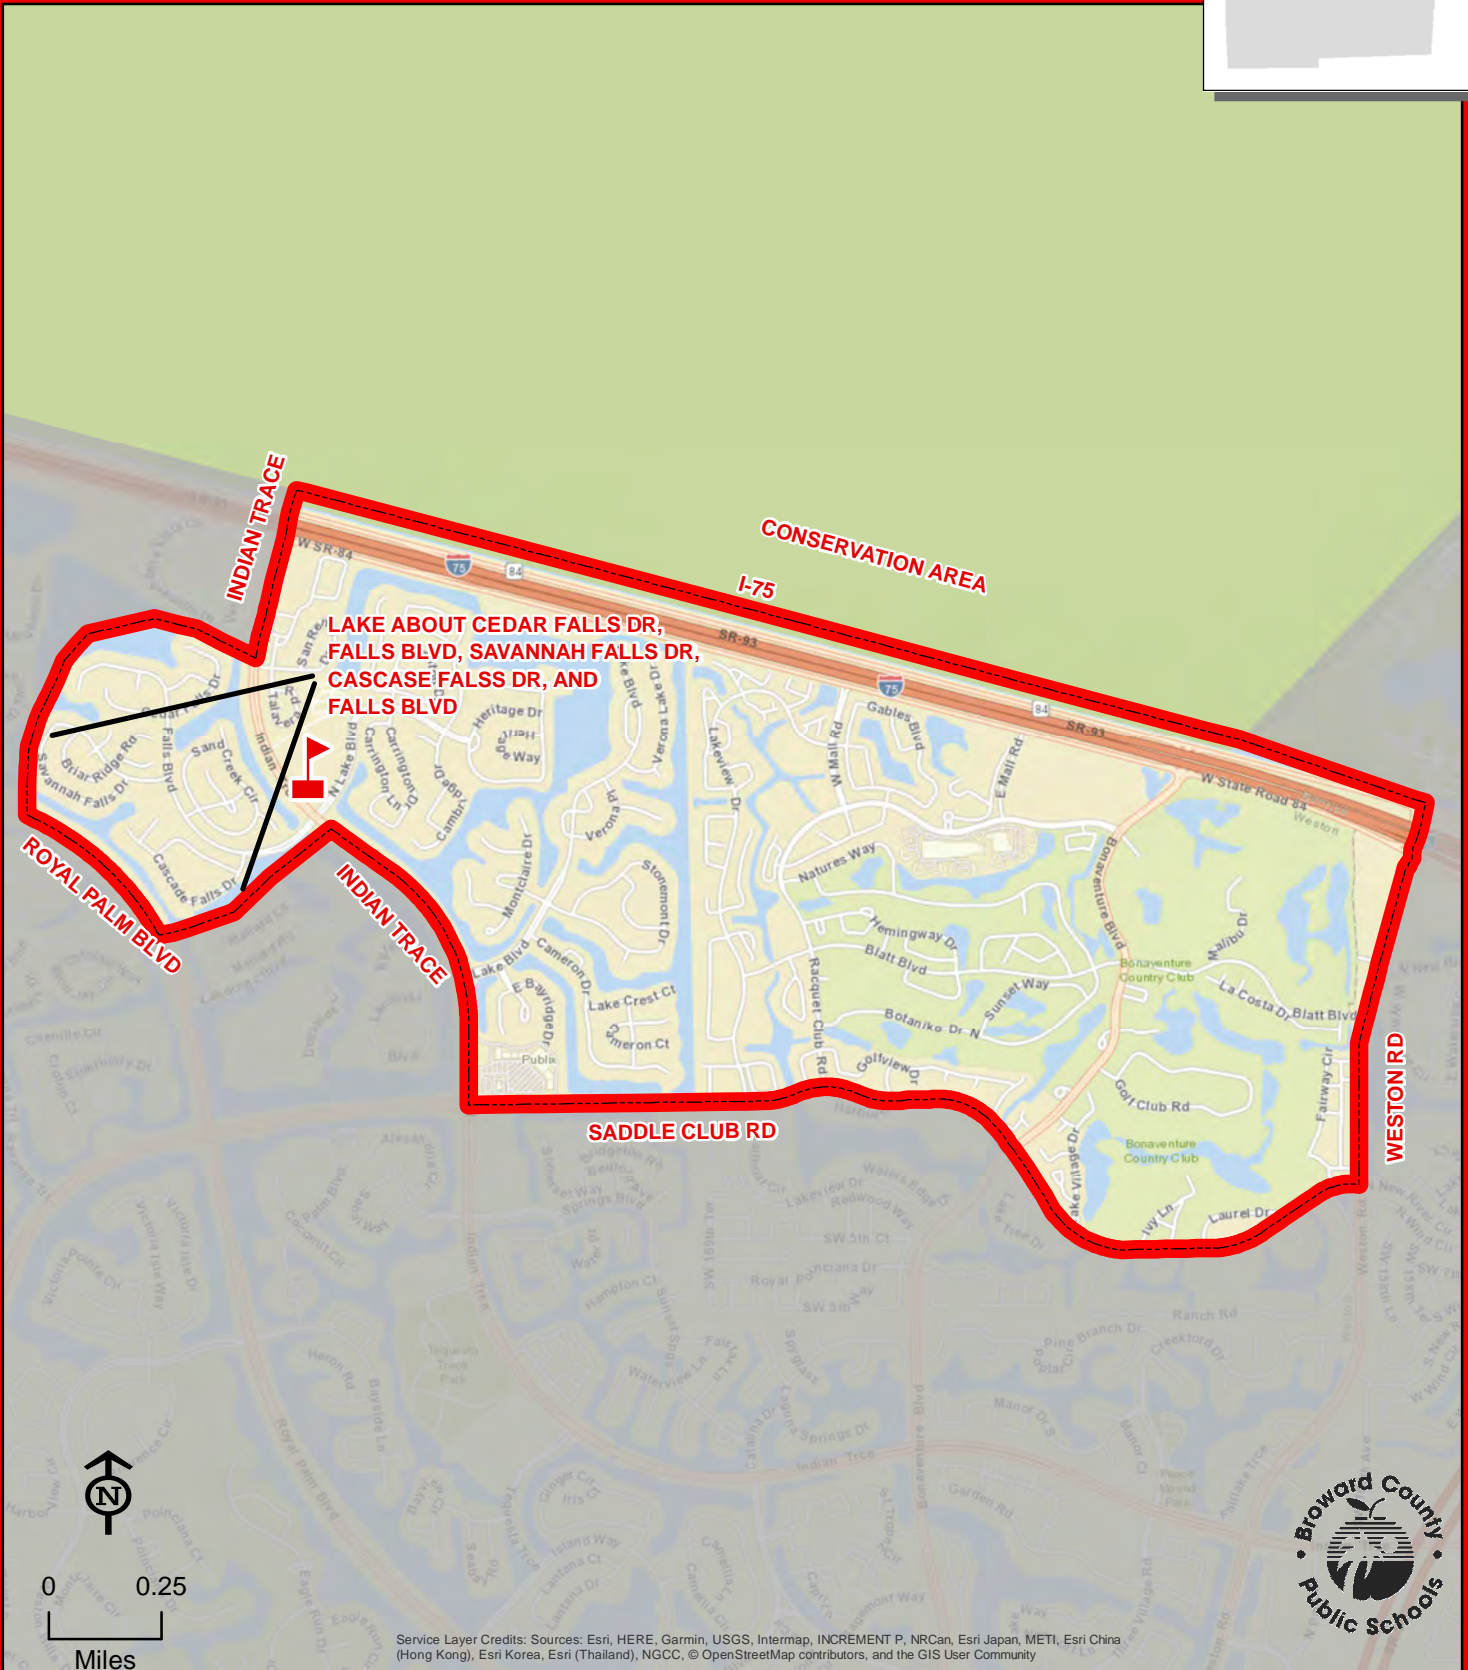

THIS MAP IS FOR CONCEPTUAL PURPOSES ONLY AND SHOULD NOT BE USED FOR LEGAL BOUNDARY DETERMINATIONS

EAGLE POINT ELEMENTARY SCHOOL

100 INDIAN TRACE
WESTON, FLORIDA 33326
754-323-5500

Innovative Program

EAGLE POINT