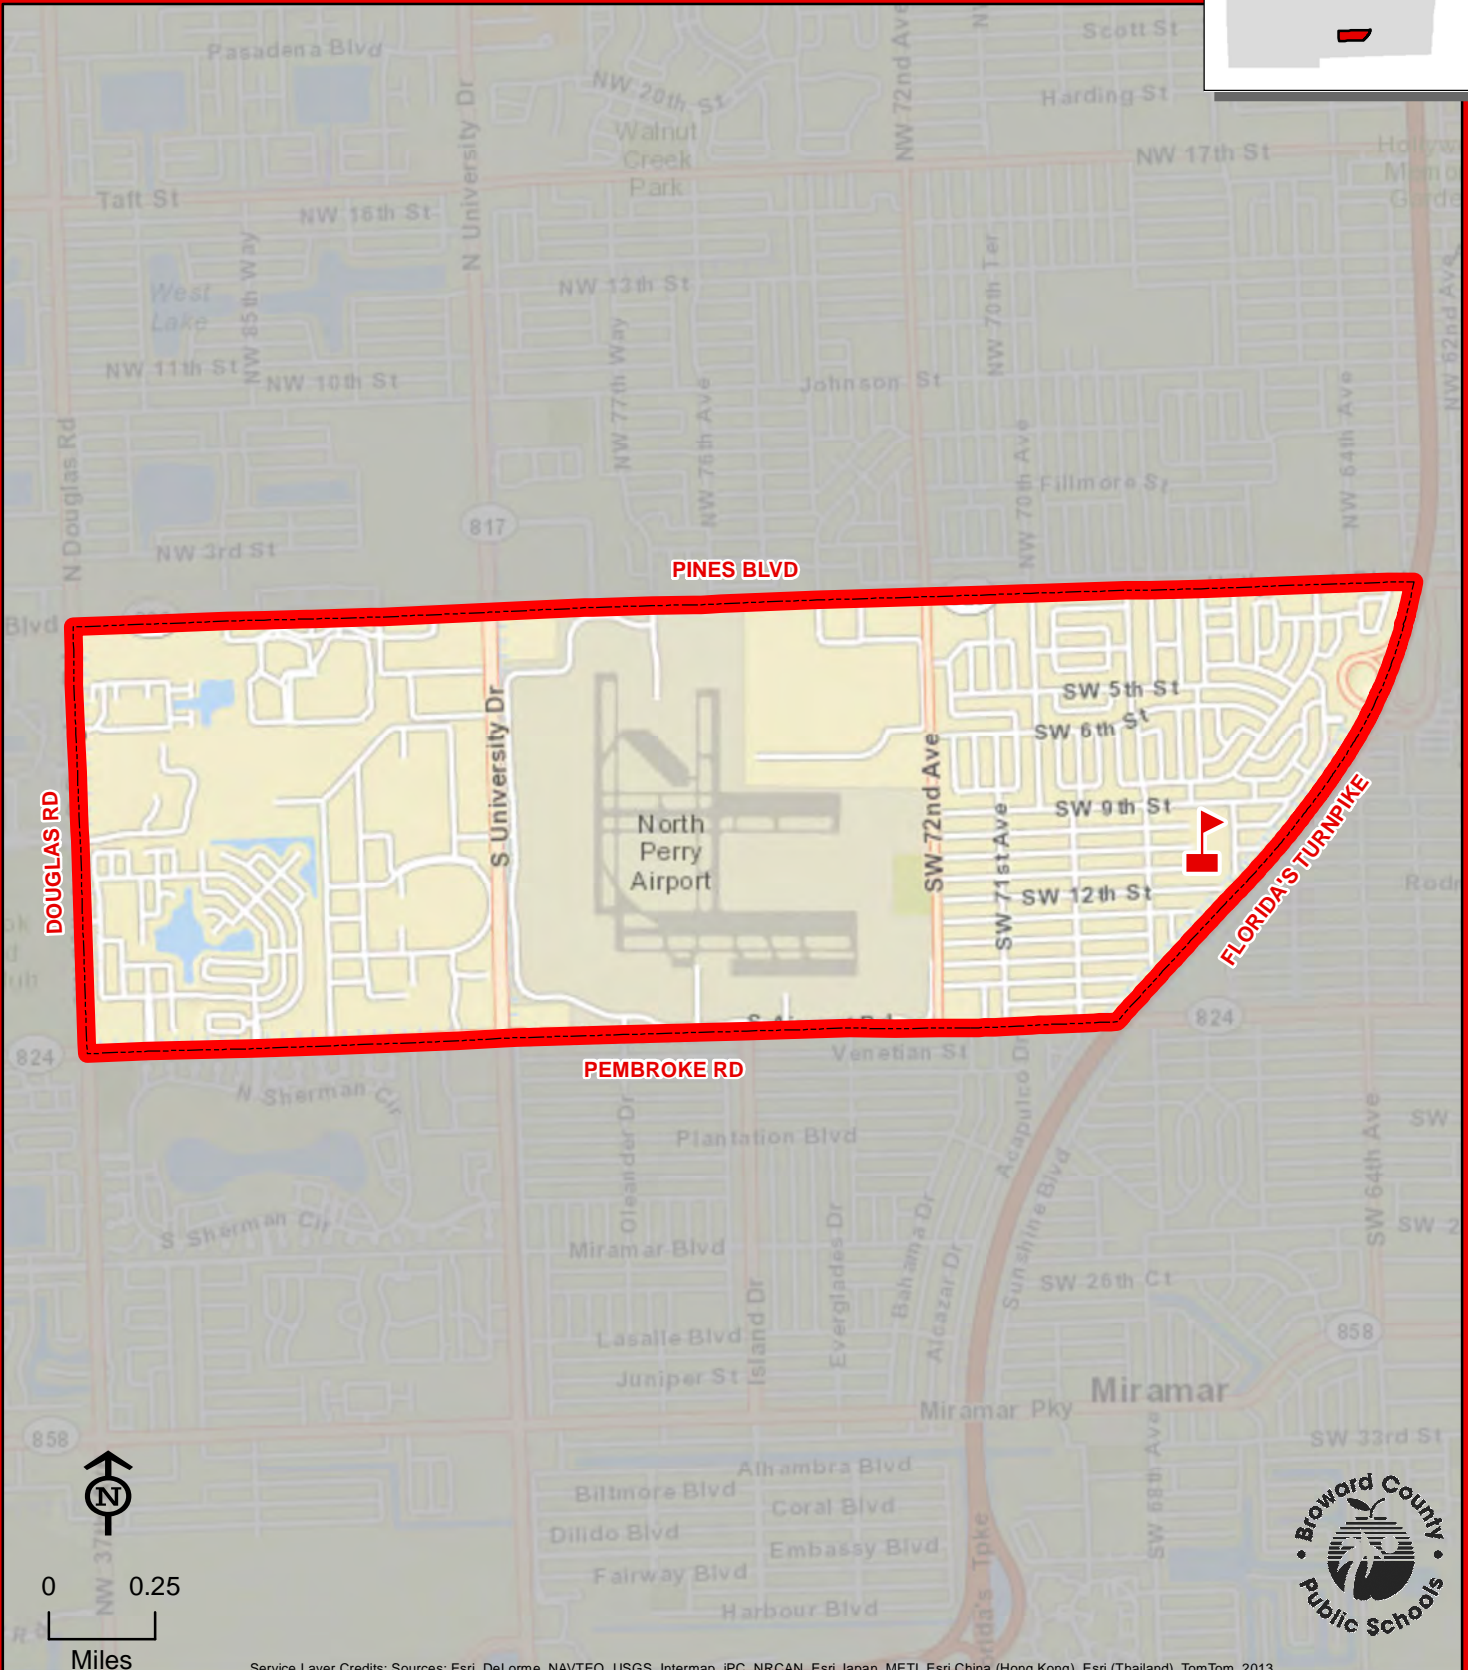

PALM AVE

PEMBROKE LAKES

SHERIDAN ST

JOHNSON ST

THIS MAP IS FOR CONCEPTUAL PURPOSES ONLY AND SHOULD NOT BE USED FOR LEGAL BOUNDARY DETERMINATIONS

PEMBROKE PINES ELEMENTARY SCHOOL

6700 SW 9 STREET
PEMBROKE PINES, FLORIDA 33023
754-323-7000