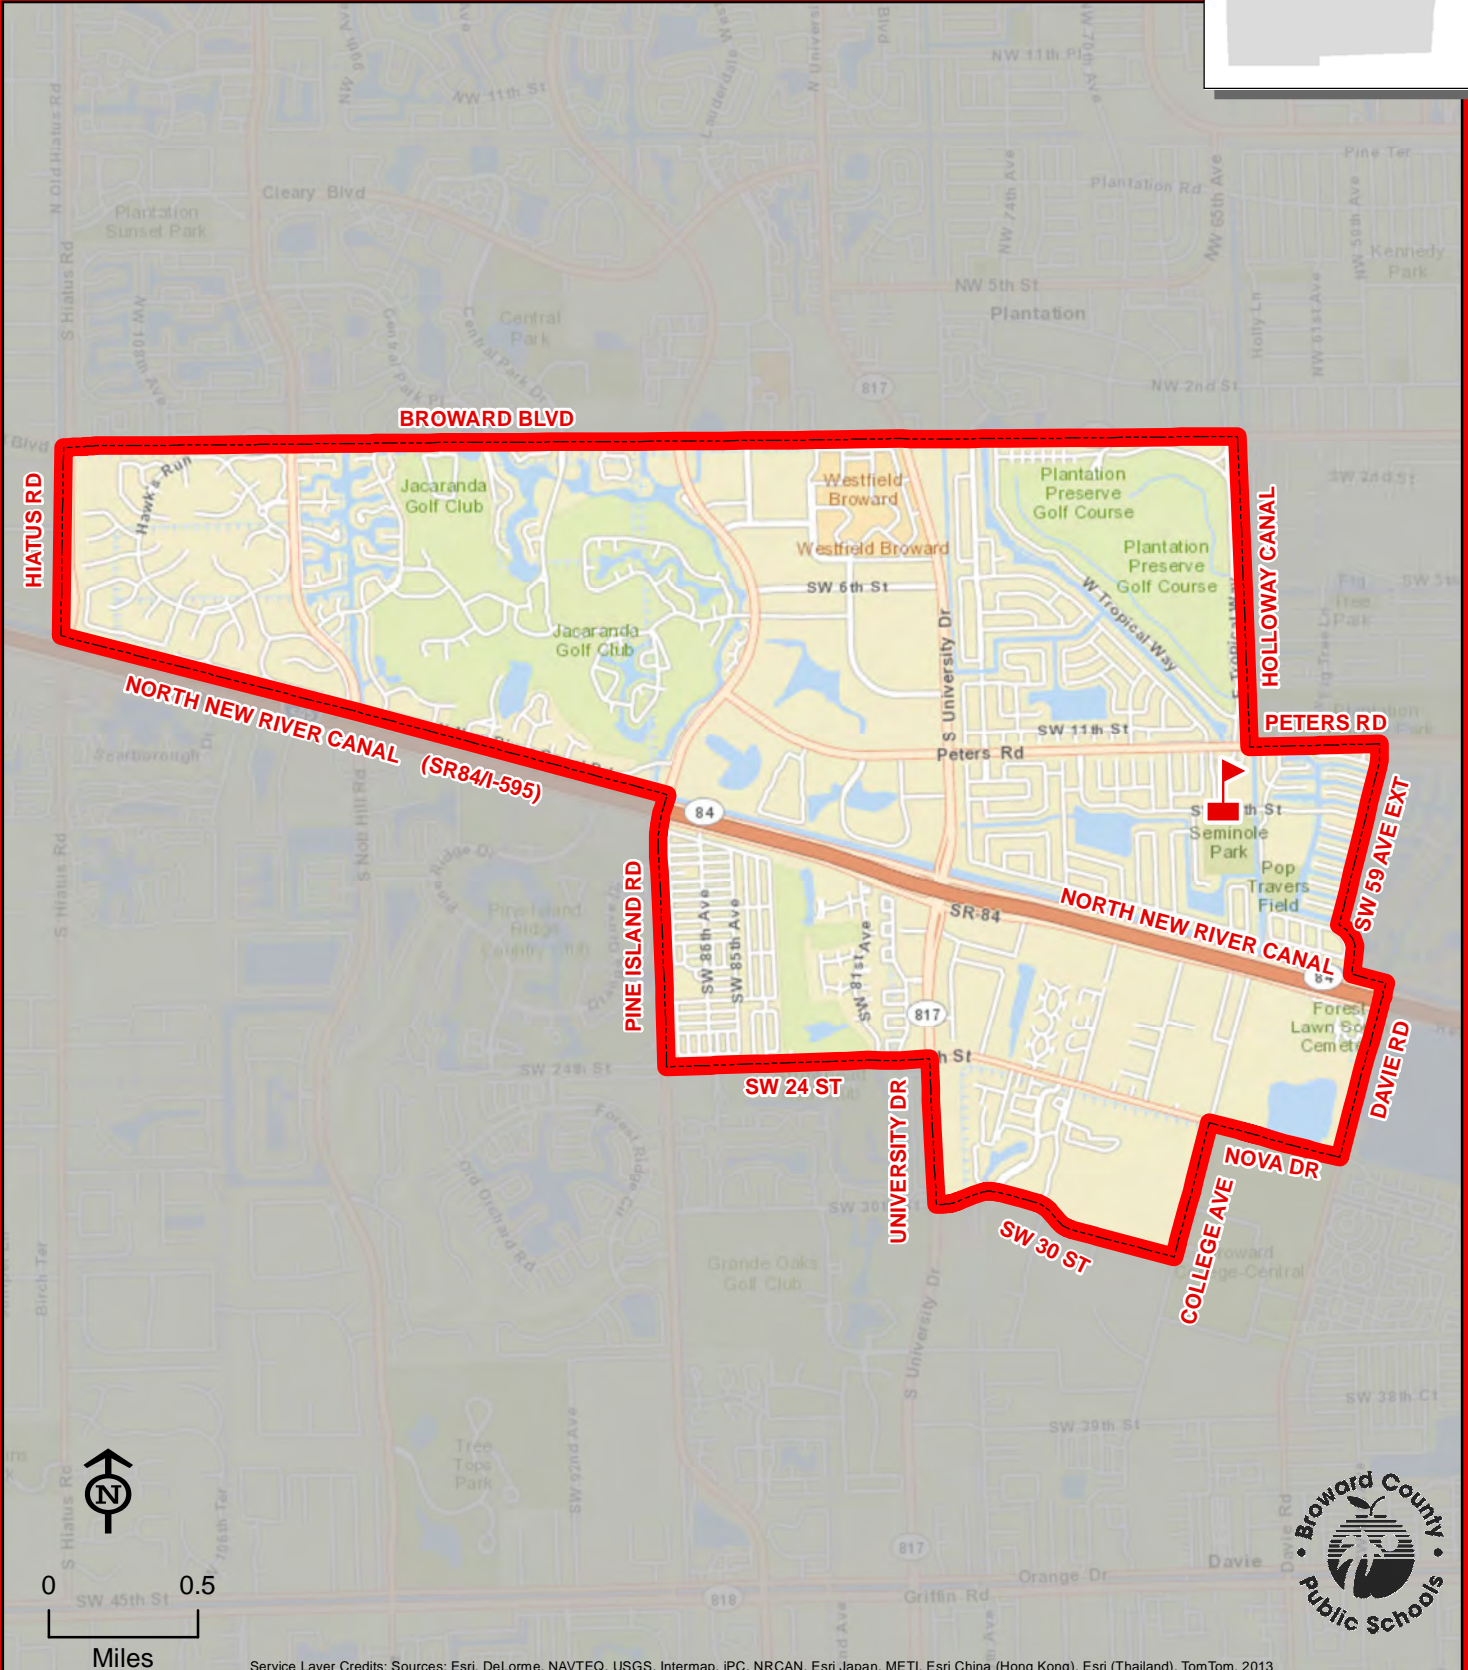

THIS MAP IS FOR CONCEPTUAL PURPOSES ONLY AND SHOULD NOT BE USED FOR LEGAL BOUNDARY DETERMINATIONS

TROPICAL ELEMENTARY SCHOOL

1500 SW 66 AVENUE
PLANTATION, FLORIDA 33317
754-323-7750

TROPICAL

THIS MAP IS FOR CONCEPTUAL PURPOSES ONLY AND SHOULD NOT BE USED FOR LEGAL BOUNDARY DETERMINATIONS