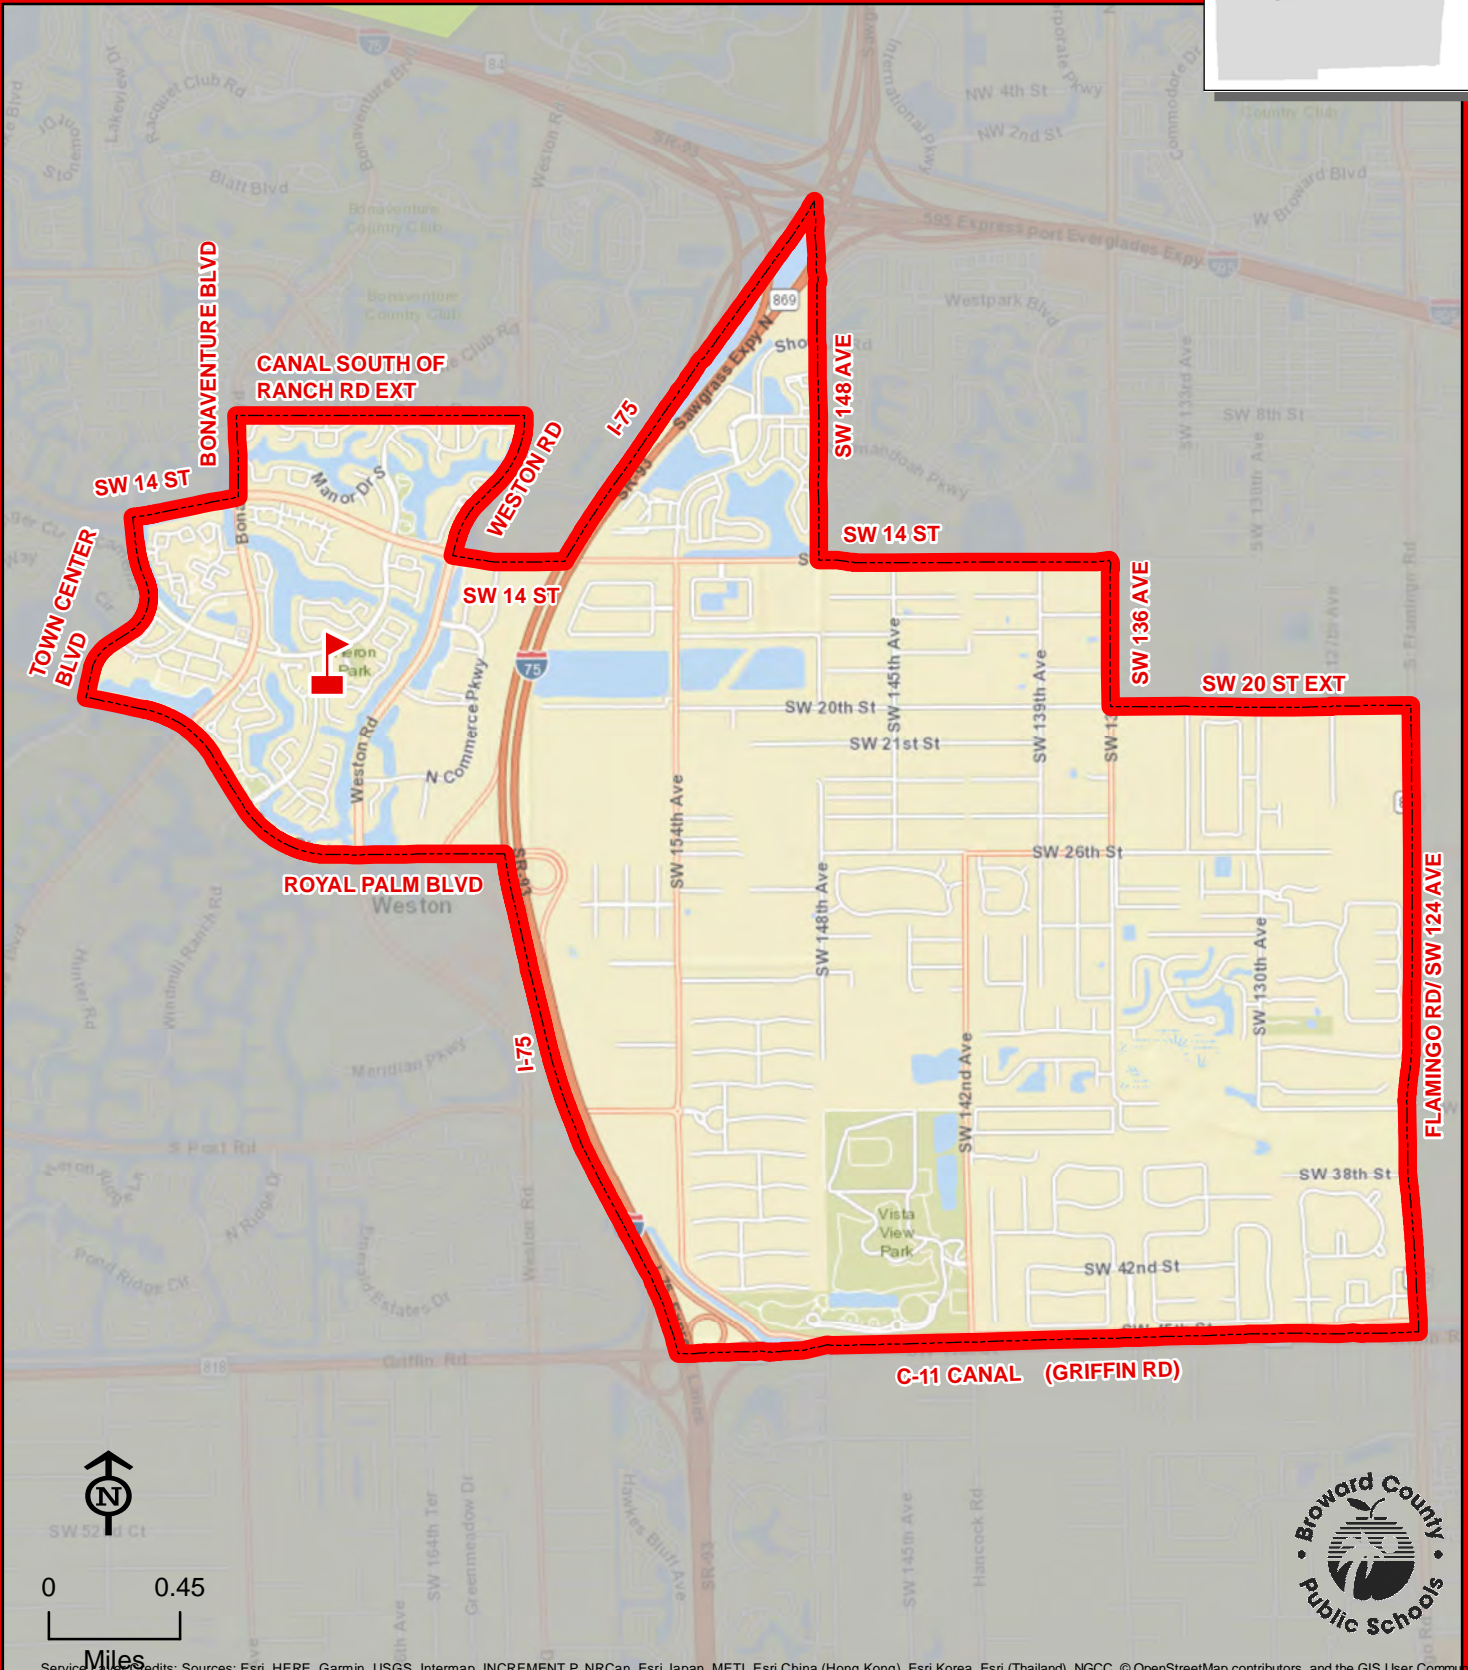

COUNTRY ISLES ELEMENTARY SCHOOL

2300 COUNTRY ISLES ROAD
WESTON, FLORIDA 33326
754-323-5250

COUNTRY ISLES

FLAMINGO RD/ SW 124 AVE

Service Layer Credits: Sources: Esri, HERE, Garmin, USGS, Intermap, INCREMENT P, NRCan, Esri Japan, METI, Esri China (Hong Kong), Esri Korea, Esri (Thailand), NGCC, © OpenStreetMap contributors, and the GIS User Community

THIS MAP IS FOR CONCEPTUAL PURPOSES ONLY AND SHOULD NOT BE USED FOR LEGAL BOUNDARY DETERMINATIONS