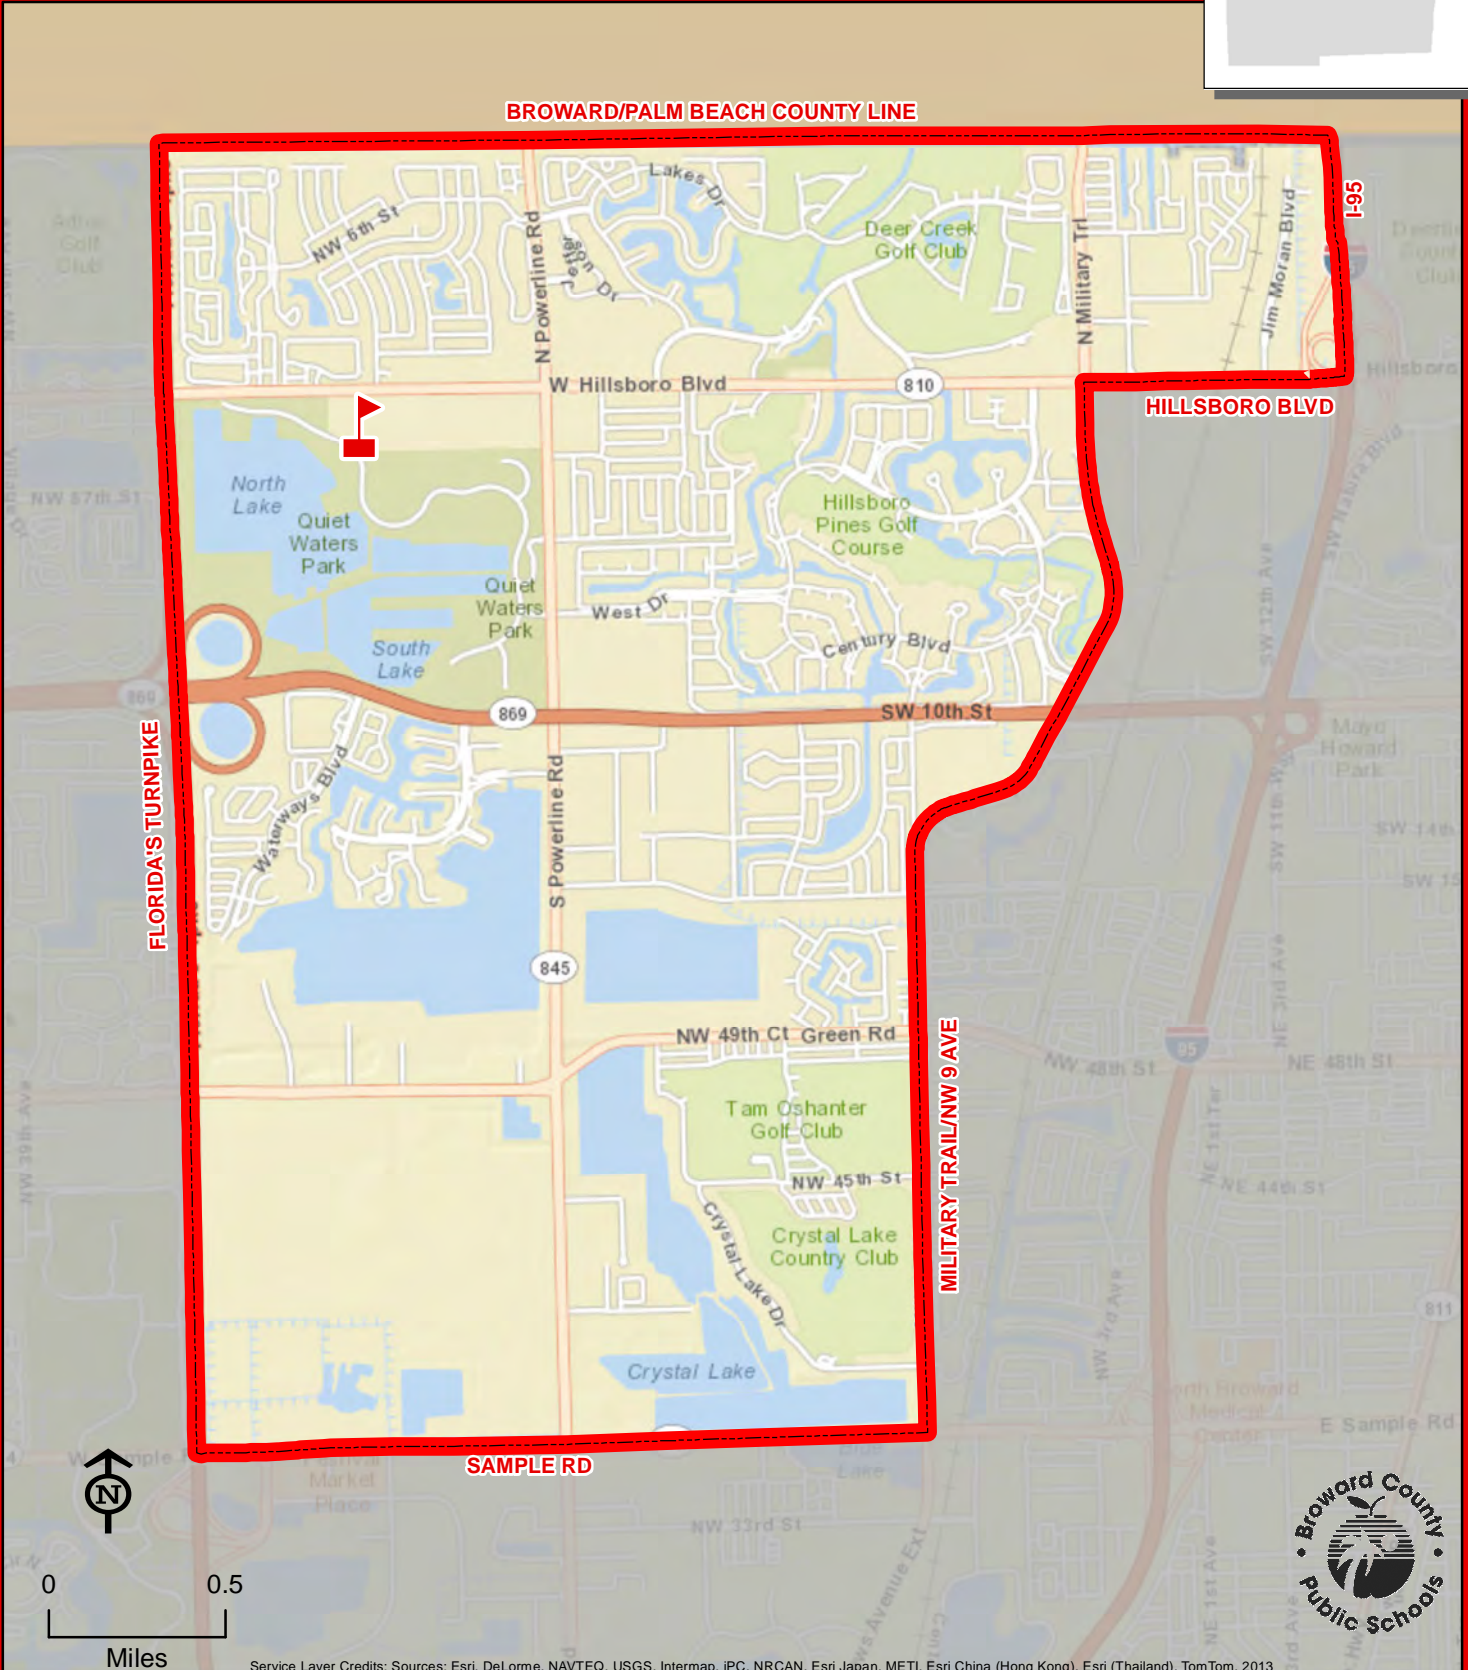

QUIET WATERS ELEMENTARY SCHOOL

4150 W HILLSBORO BOULEVARD
DEERFIELD BEACH, FLORIDA 33442
754-322-8100

THIS MAP IS FOR CONCEPTUAL PURPOSES ONLY AND SHOULD NOT BE USED FOR LEGAL BOUNDARY DETERMINATIONS

QUIET WATERS