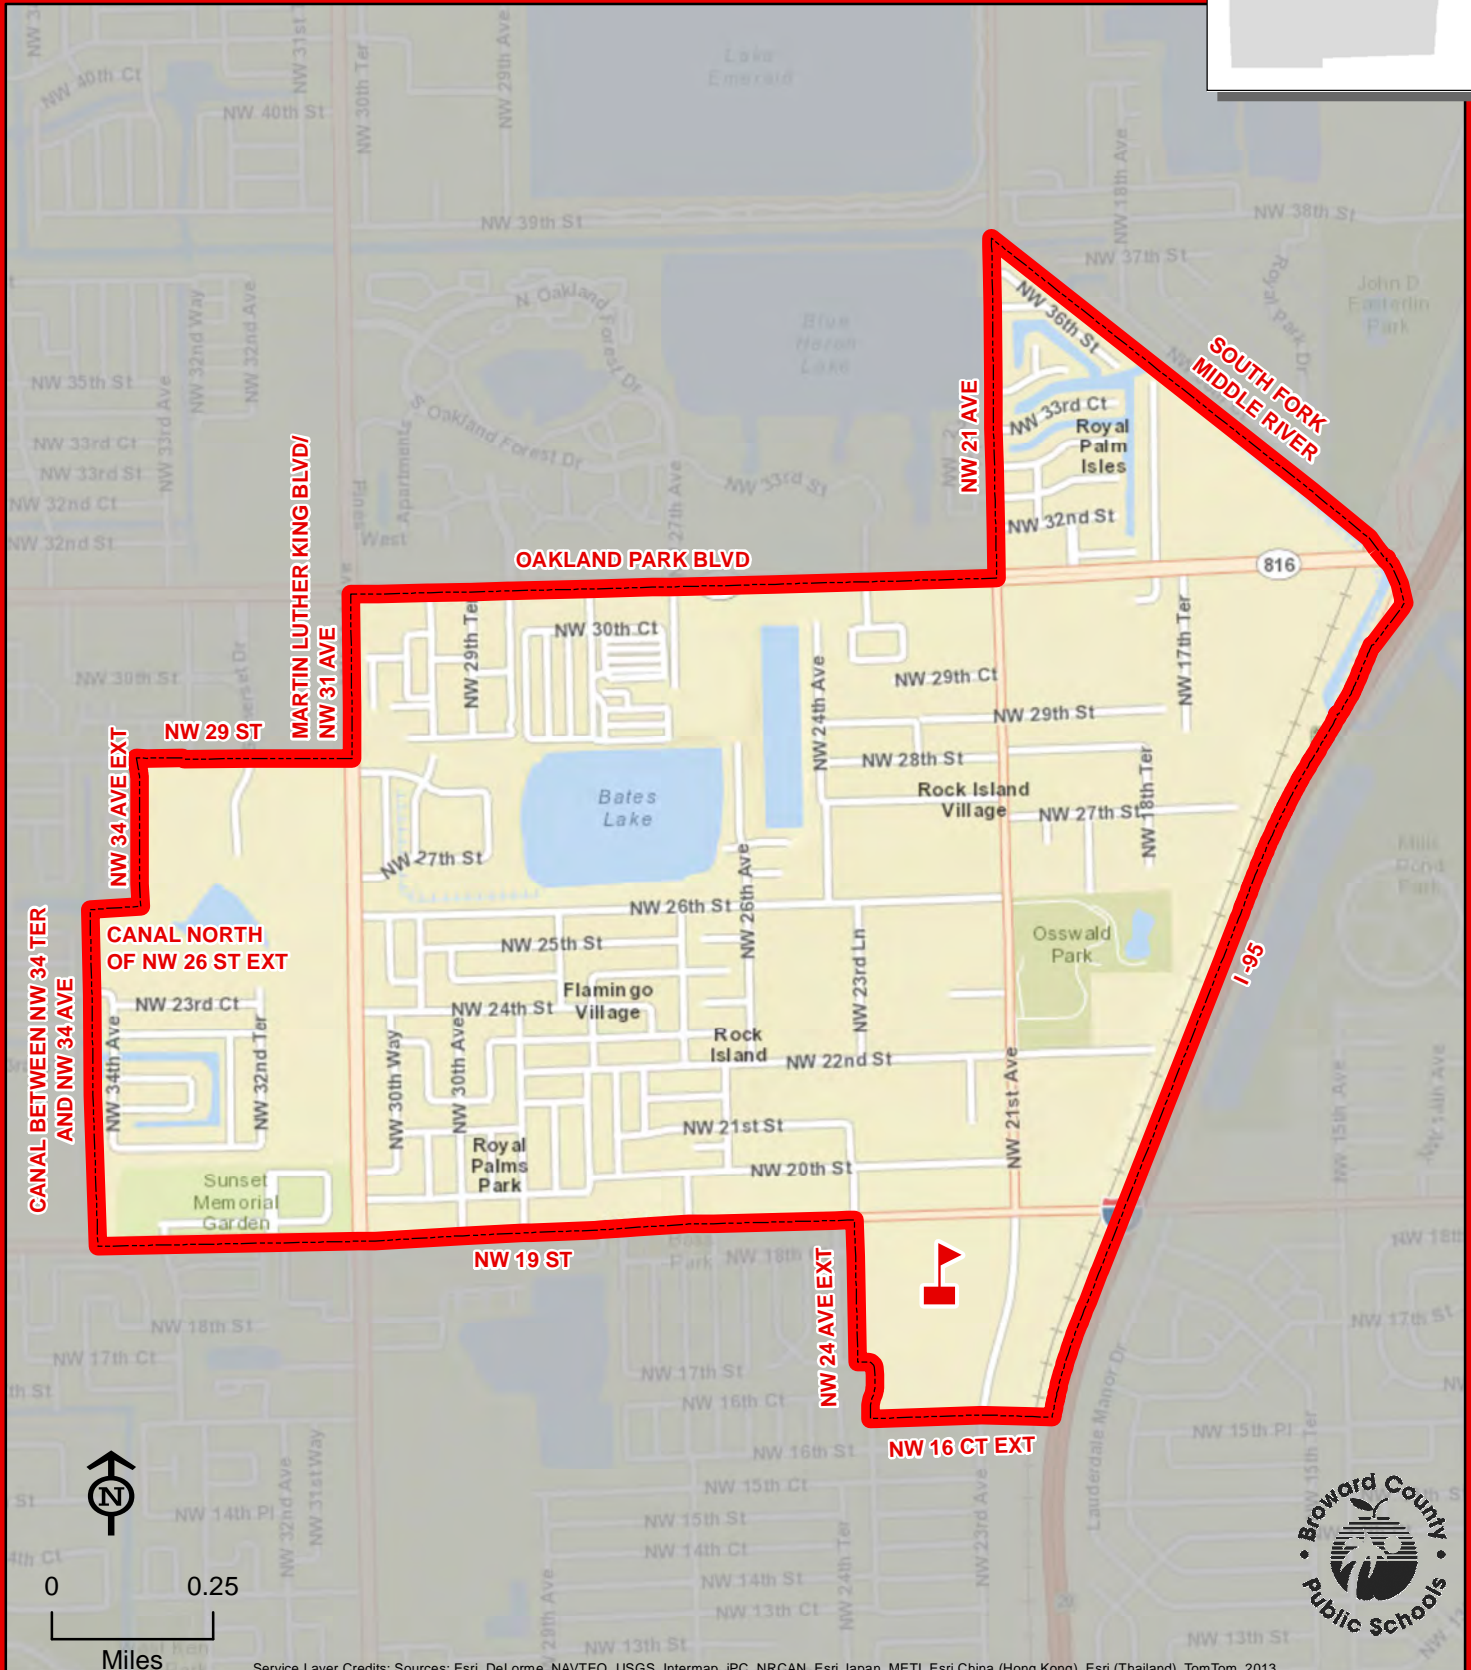

ROCK ISLAND ELEMENTARY SCHOOL

2350 NW 19 STREET
OAKLAND PARK, FLORIDA 33311
754-322-8300

ROCK ISLAND

THIS MAP IS FOR CONCEPTUAL PURPOSES ONLY AND SHOULD NOT BE USED FOR LEGAL BOUNDARY DETERMINATIONS