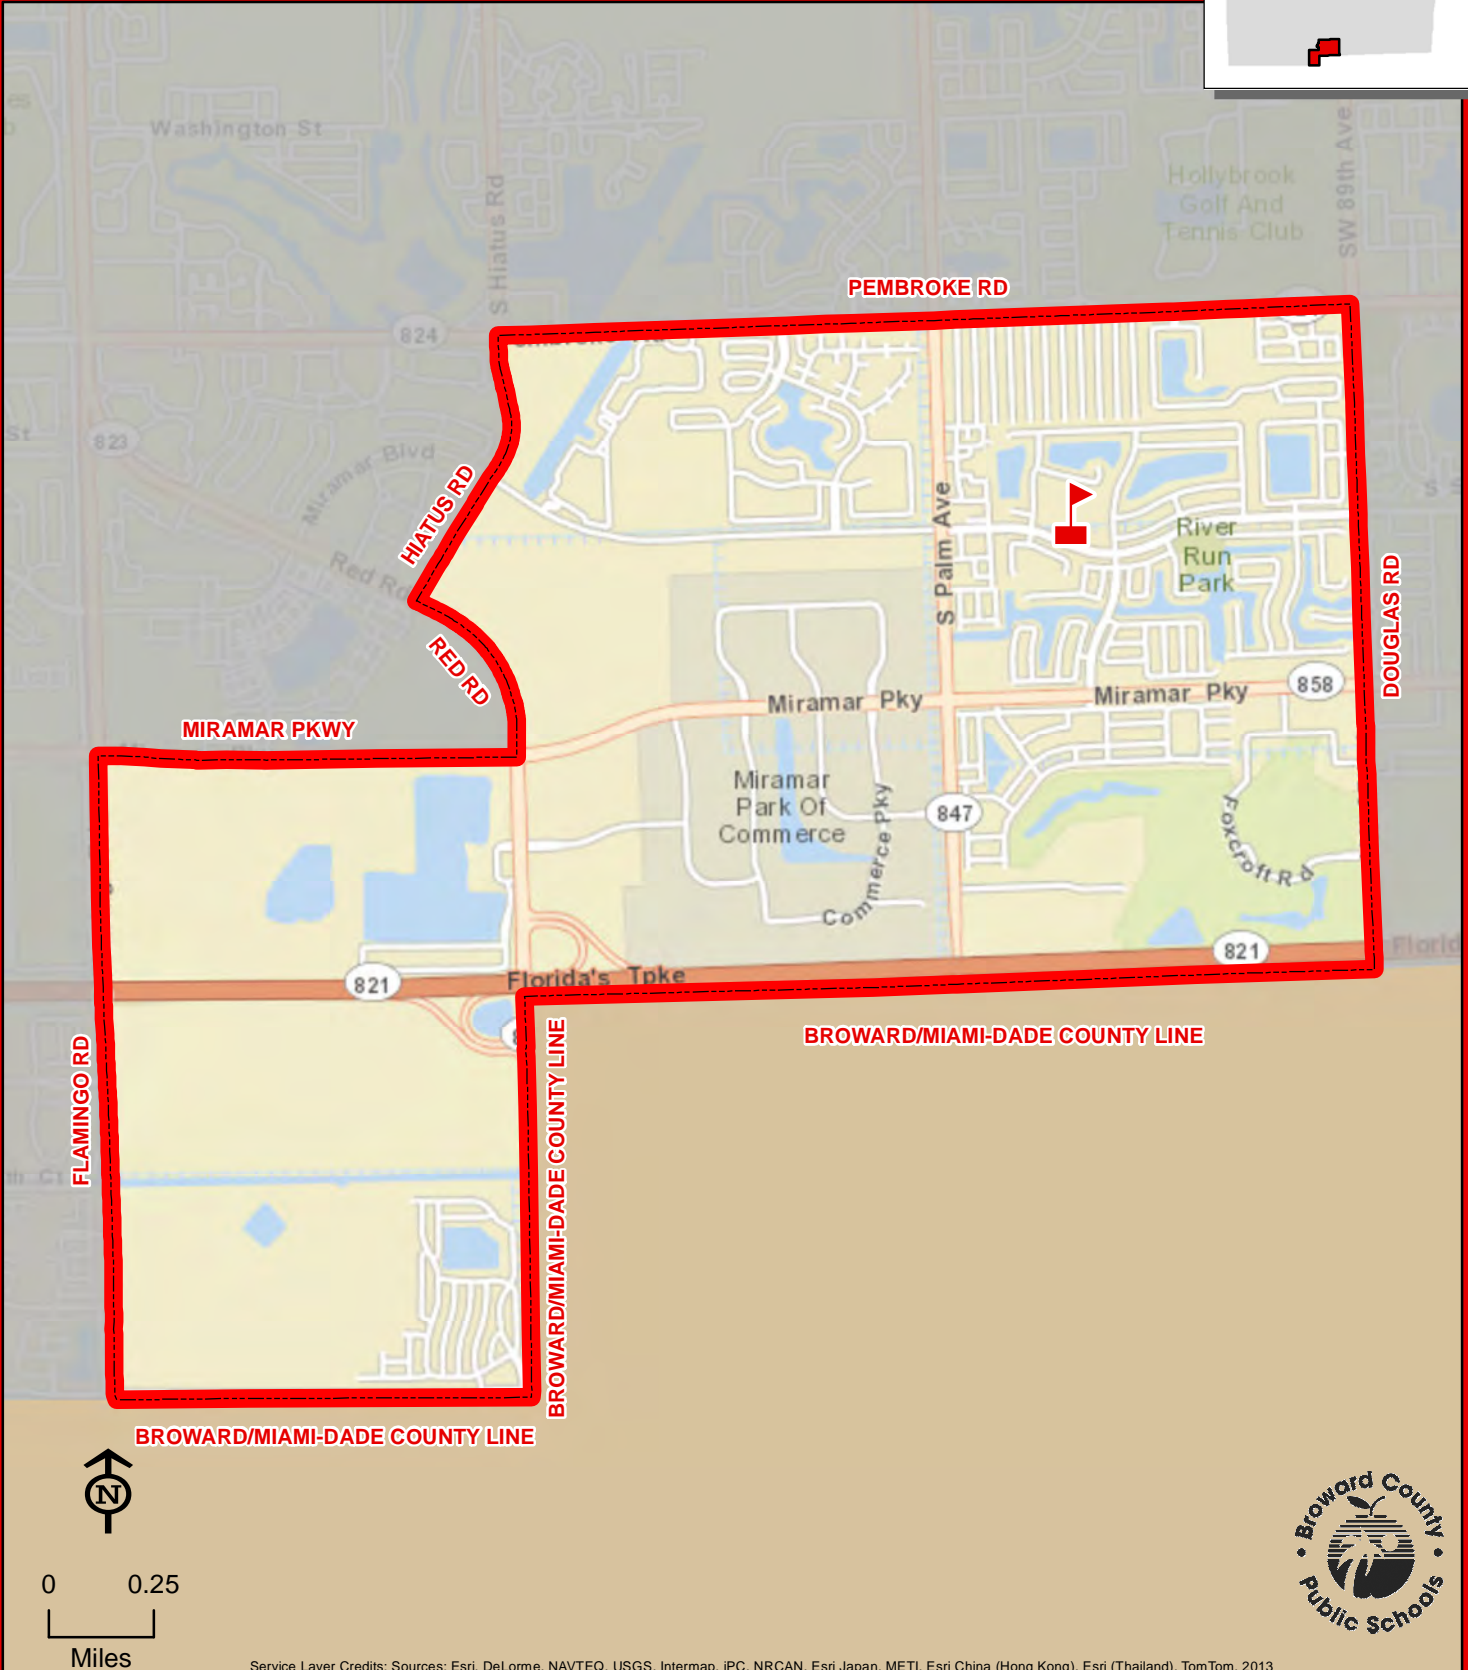

SEA CASTLE

THIS MAP IS FOR CONCEPTUAL PURPOSES ONLY AND SHOULD NOT BE USED FOR LEGAL BOUNDARY DETERMINATIONS

SHERIDAN HILLS ELEMENTARY SCHOOL

5001 THOMAS STREET
HOLLYWOOD, FLORIDA 33021
754-323-7300

Innovative Program