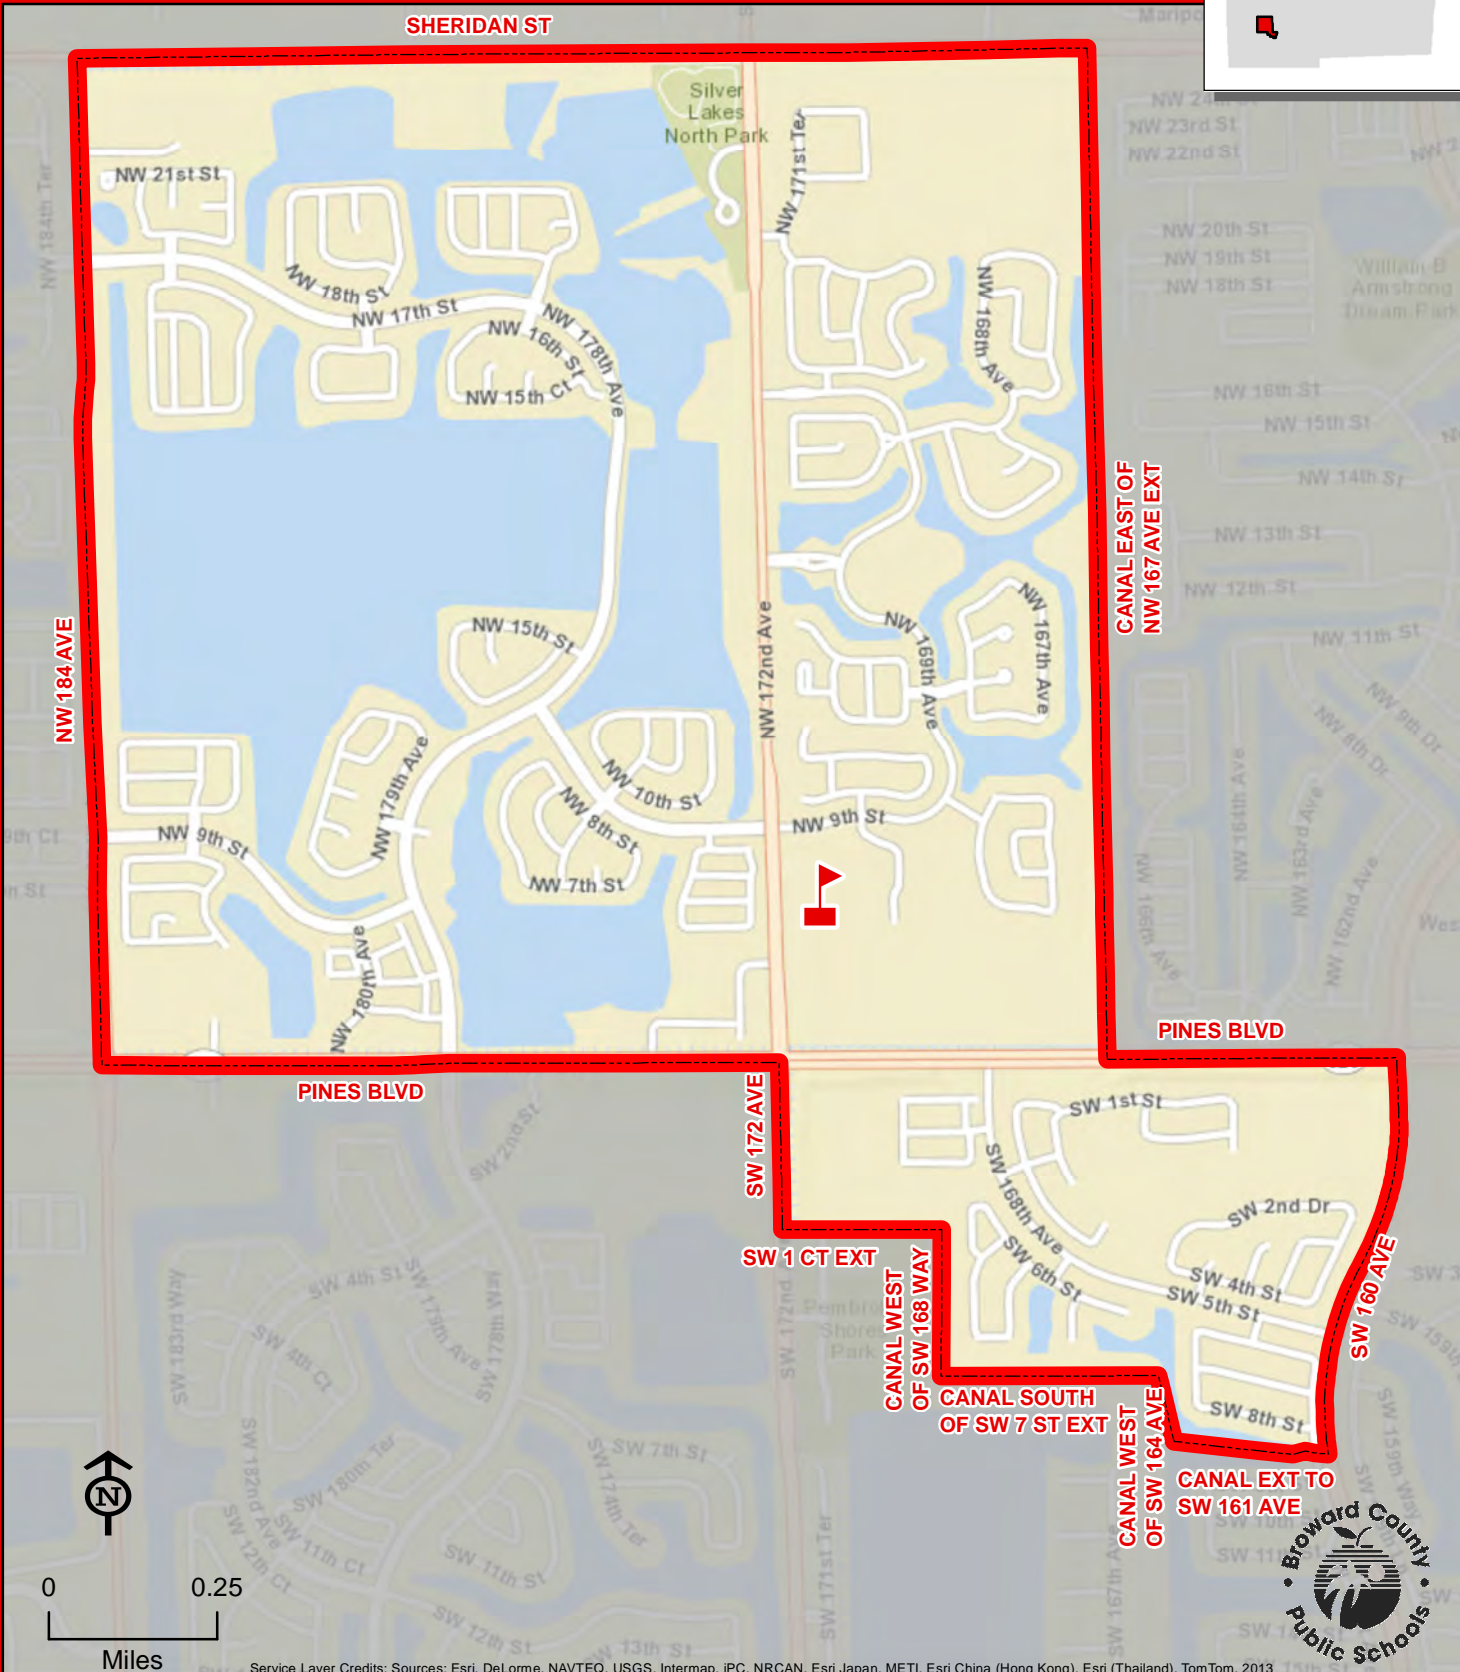

PANTHER RUN ELEMENTARY SCHOOL

801 NW 172 AVENUE
PEMBROKE PINES, FLORIDA 33029
754-323-6850

THIS MAP IS FOR CONCEPTUAL PURPOSES ONLY AND SHOULD NOT BE USED FOR LEGAL BOUNDARY DETERMINATIONS