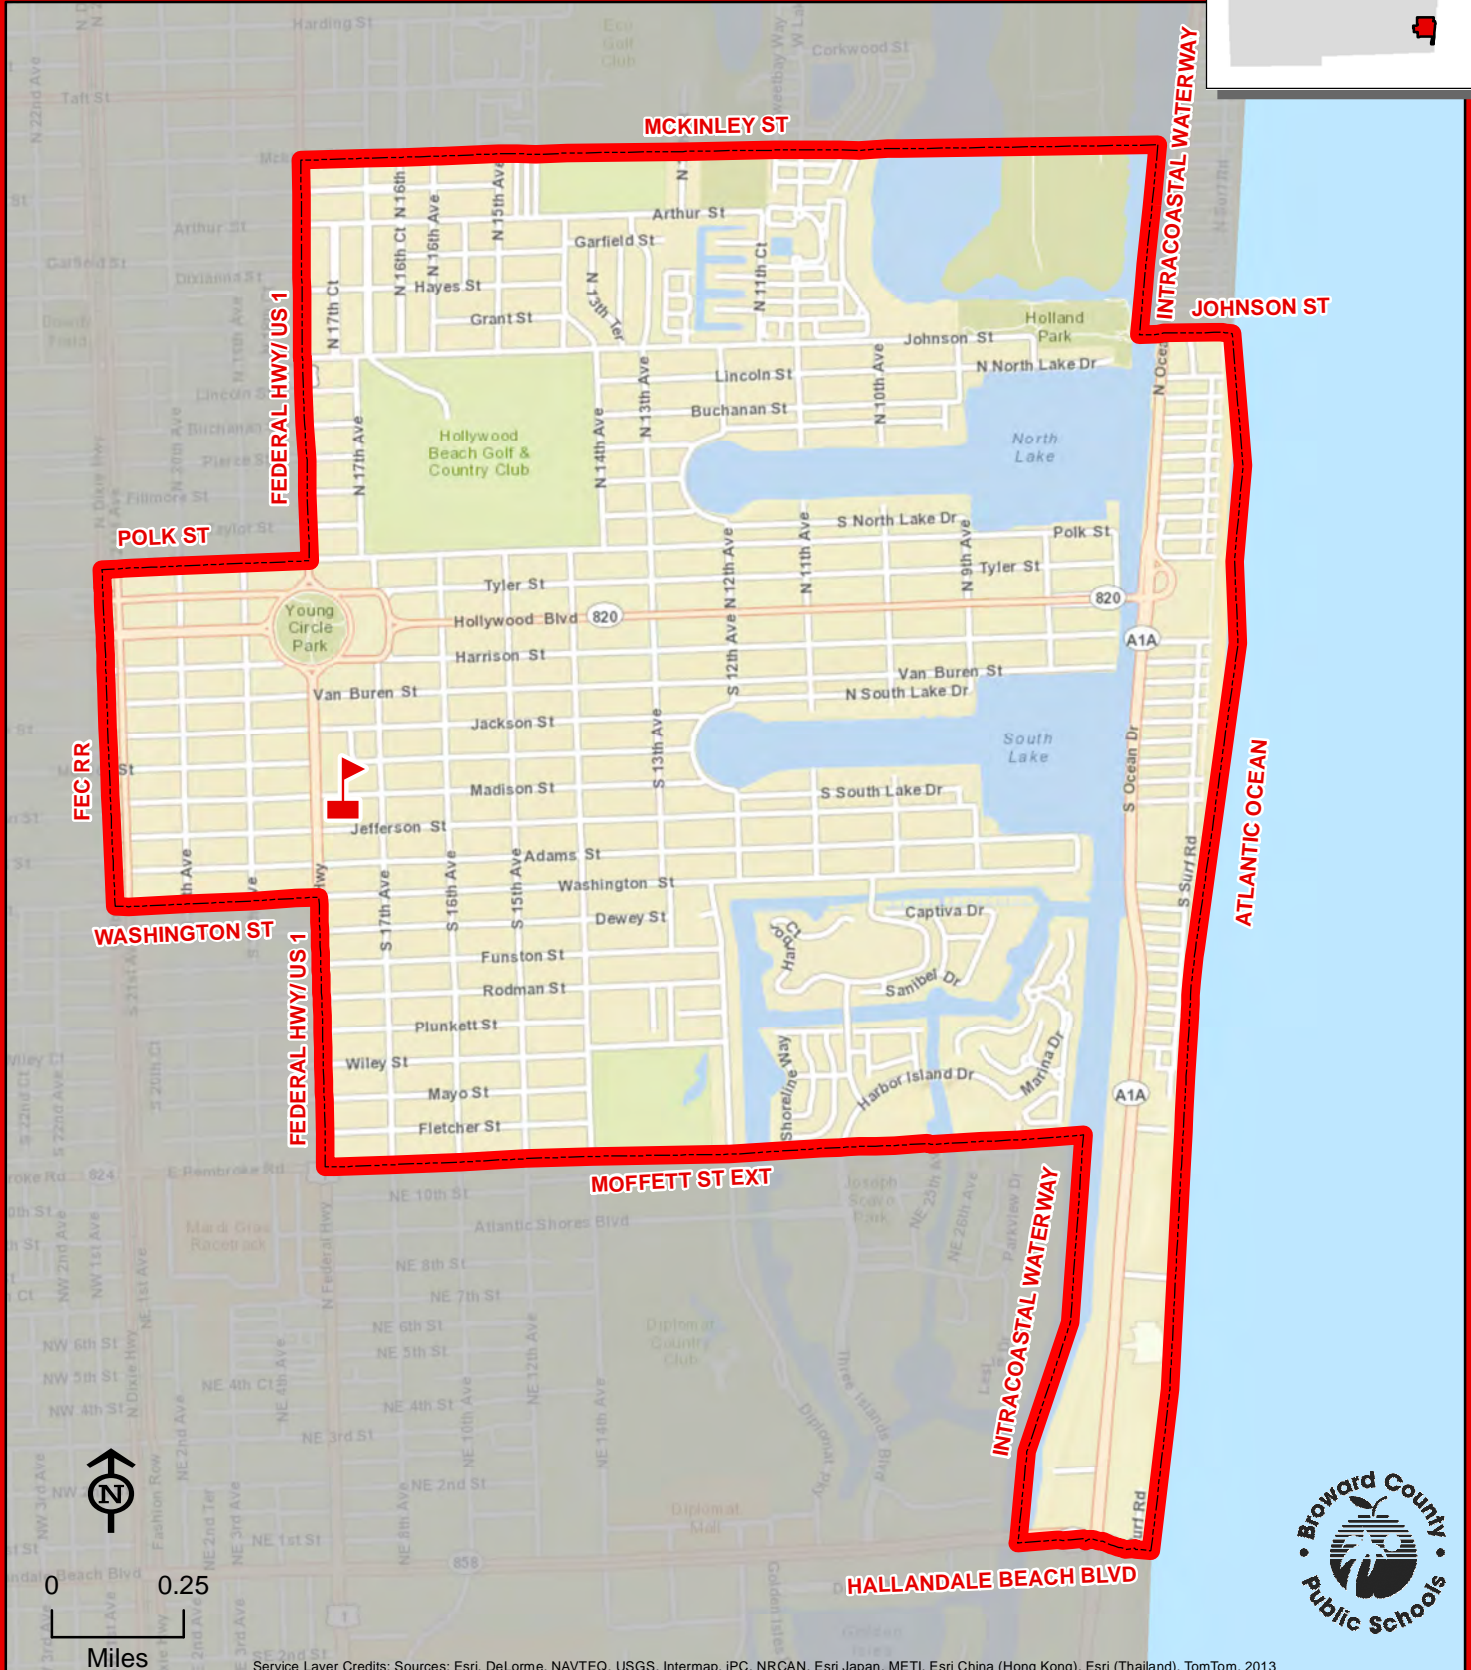

HOLLYWOOD CENTRAL ELEMENTARY SCHOOL

1700 MONROE STREET
HOLLYWOOD, FLORIDA 33020
754-323-6150

HOLLYWOOD CENTRAL

THIS MAP IS FOR CONCEPTUAL PURPOSES ONLY AND SHOULD NOT BE USED FOR LEGAL BOUNDARY DETERMINATIONS