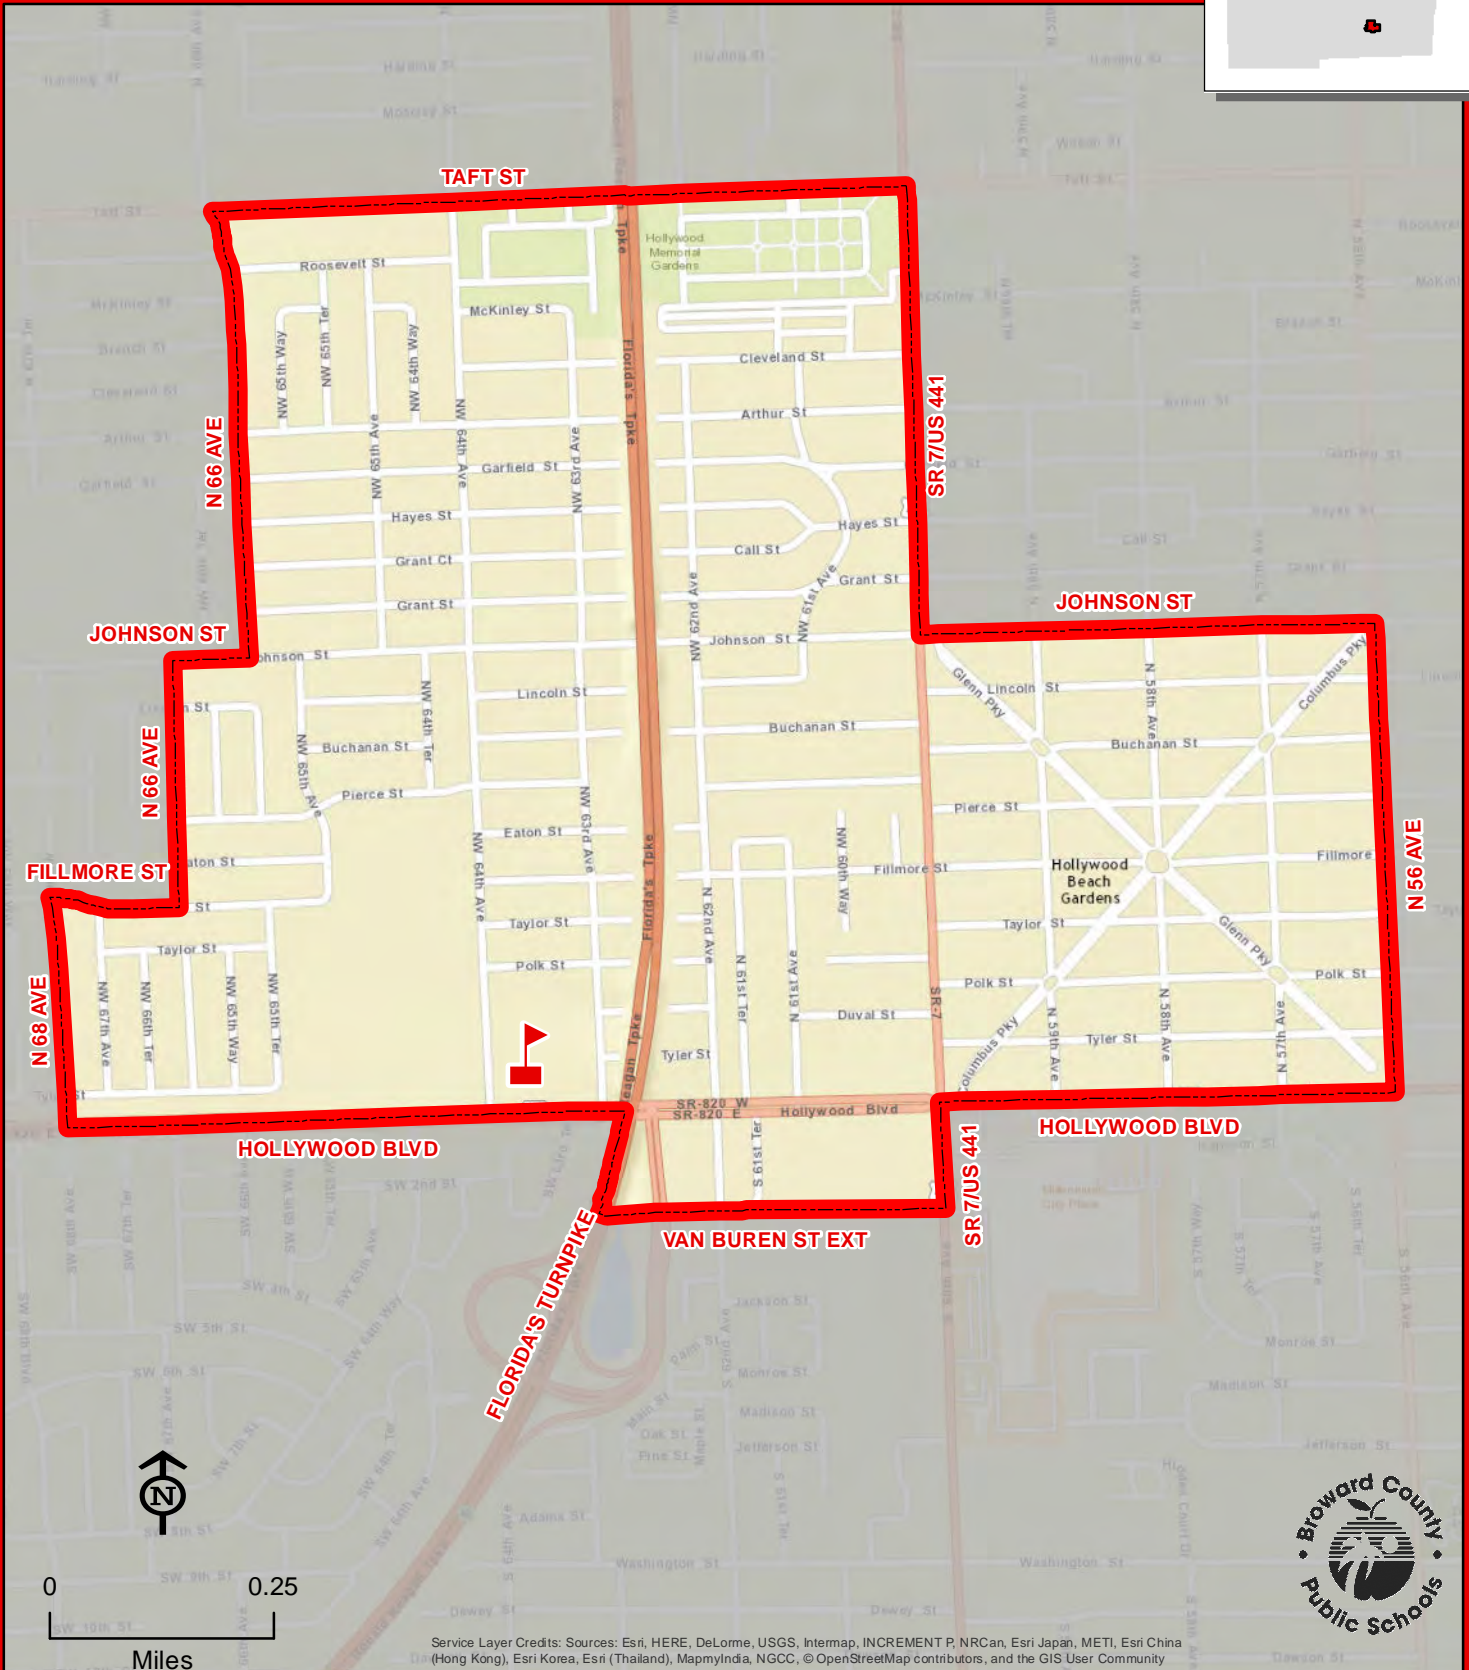

WEST HOLLYWOOD ELEMENTARY SCHOOL

6301 HOLLYWOOD BOULEVARD
HOLLYWOOD, FLORIDA 33024
754-323-7850

Innovative Program

WEST HOLLYWOOD

Service Layer Credits: Sources: Esri, HERE, DeLorme, USGS, Intermap, INCREMENT P, NRCan, Esri Japan, METI, Esri China (Hong Kong), Esri Korea, Esri (Thailand), MapmyIndia, NGCC, © OpenStreetMap contributors, and the GIS User Community

THIS MAP IS FOR CONCEPTUAL PURPOSES ONLY AND SHOULD NOT BE USED FOR LEGAL BOUNDARY DETERMINATIONS