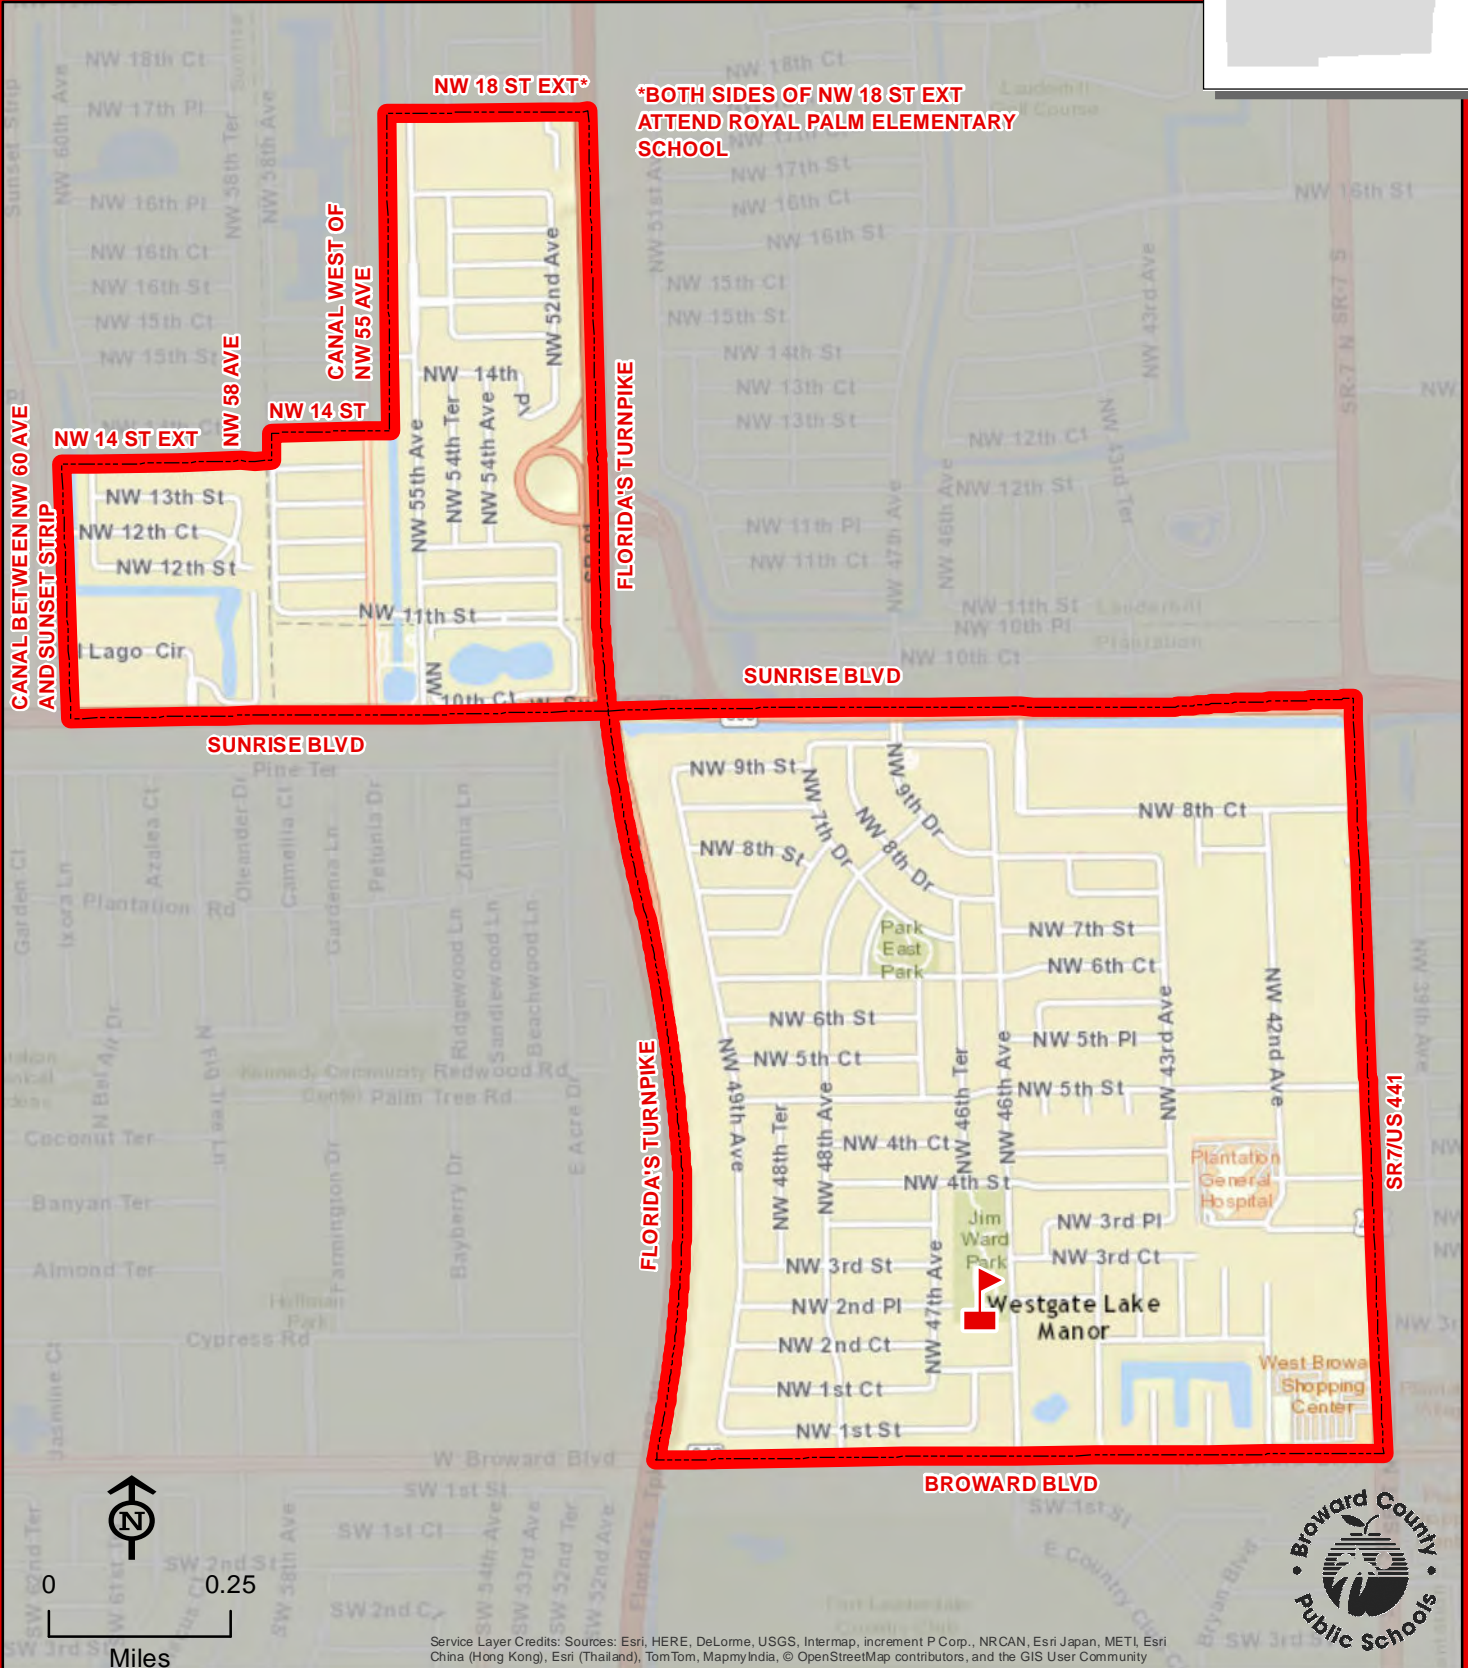

PLANTATION ELEMENTARY SCHOOL

651 NW 42 AVENUE
PLANTATION, FLORIDA 33317
754-322-8000

Magnet School

***BOTH SIDES OF NW 18 ST EXT
ATTEND ROYAL PALM ELEMENTARY
SCHOOL**

PLANTATION

THIS MAP IS FOR CONCEPTUAL PURPOSES ONLY AND SHOULD NOT BE USED FOR LEGAL BOUNDARY DETERMINATIONS