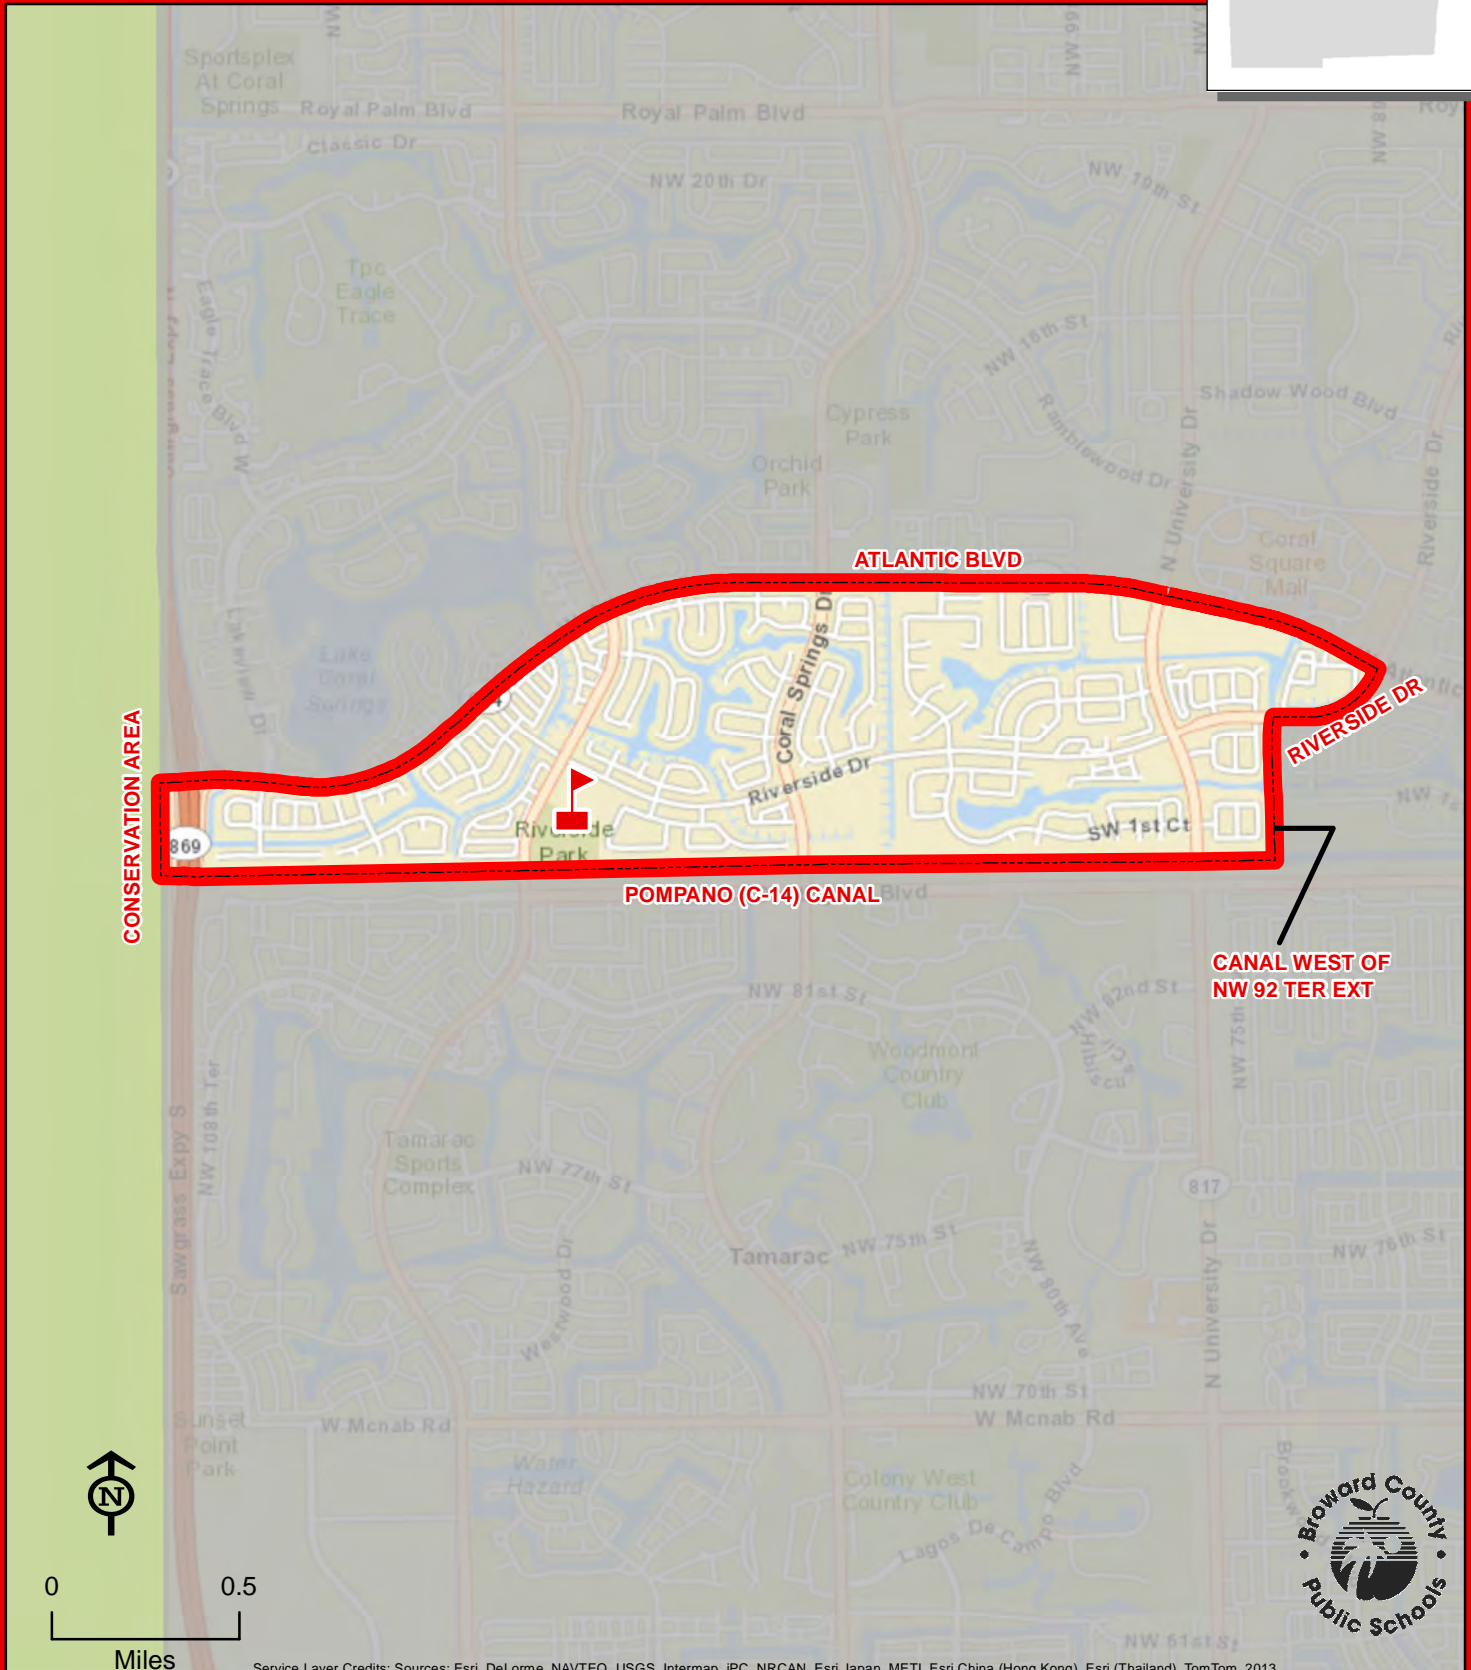

RIVERSIDE ELEMENTARY SCHOOL

11450 RIVERSIDE DRIVE
CORAL SPRINGS, FLORIDA 33071
754-322-8250

Service Layer Credits: Sources: Esri, DeLorme, NAVTEQ, USGS, Intermap, iPC, NRCAN, Esri Japan, METI, Esri China (Hong Kong), Esri (Thailand), TomTom, 2013

THIS MAP IS FOR CONCEPTUAL PURPOSES ONLY AND SHOULD NOT BE USED FOR LEGAL BOUNDARY DETERMINATIONS