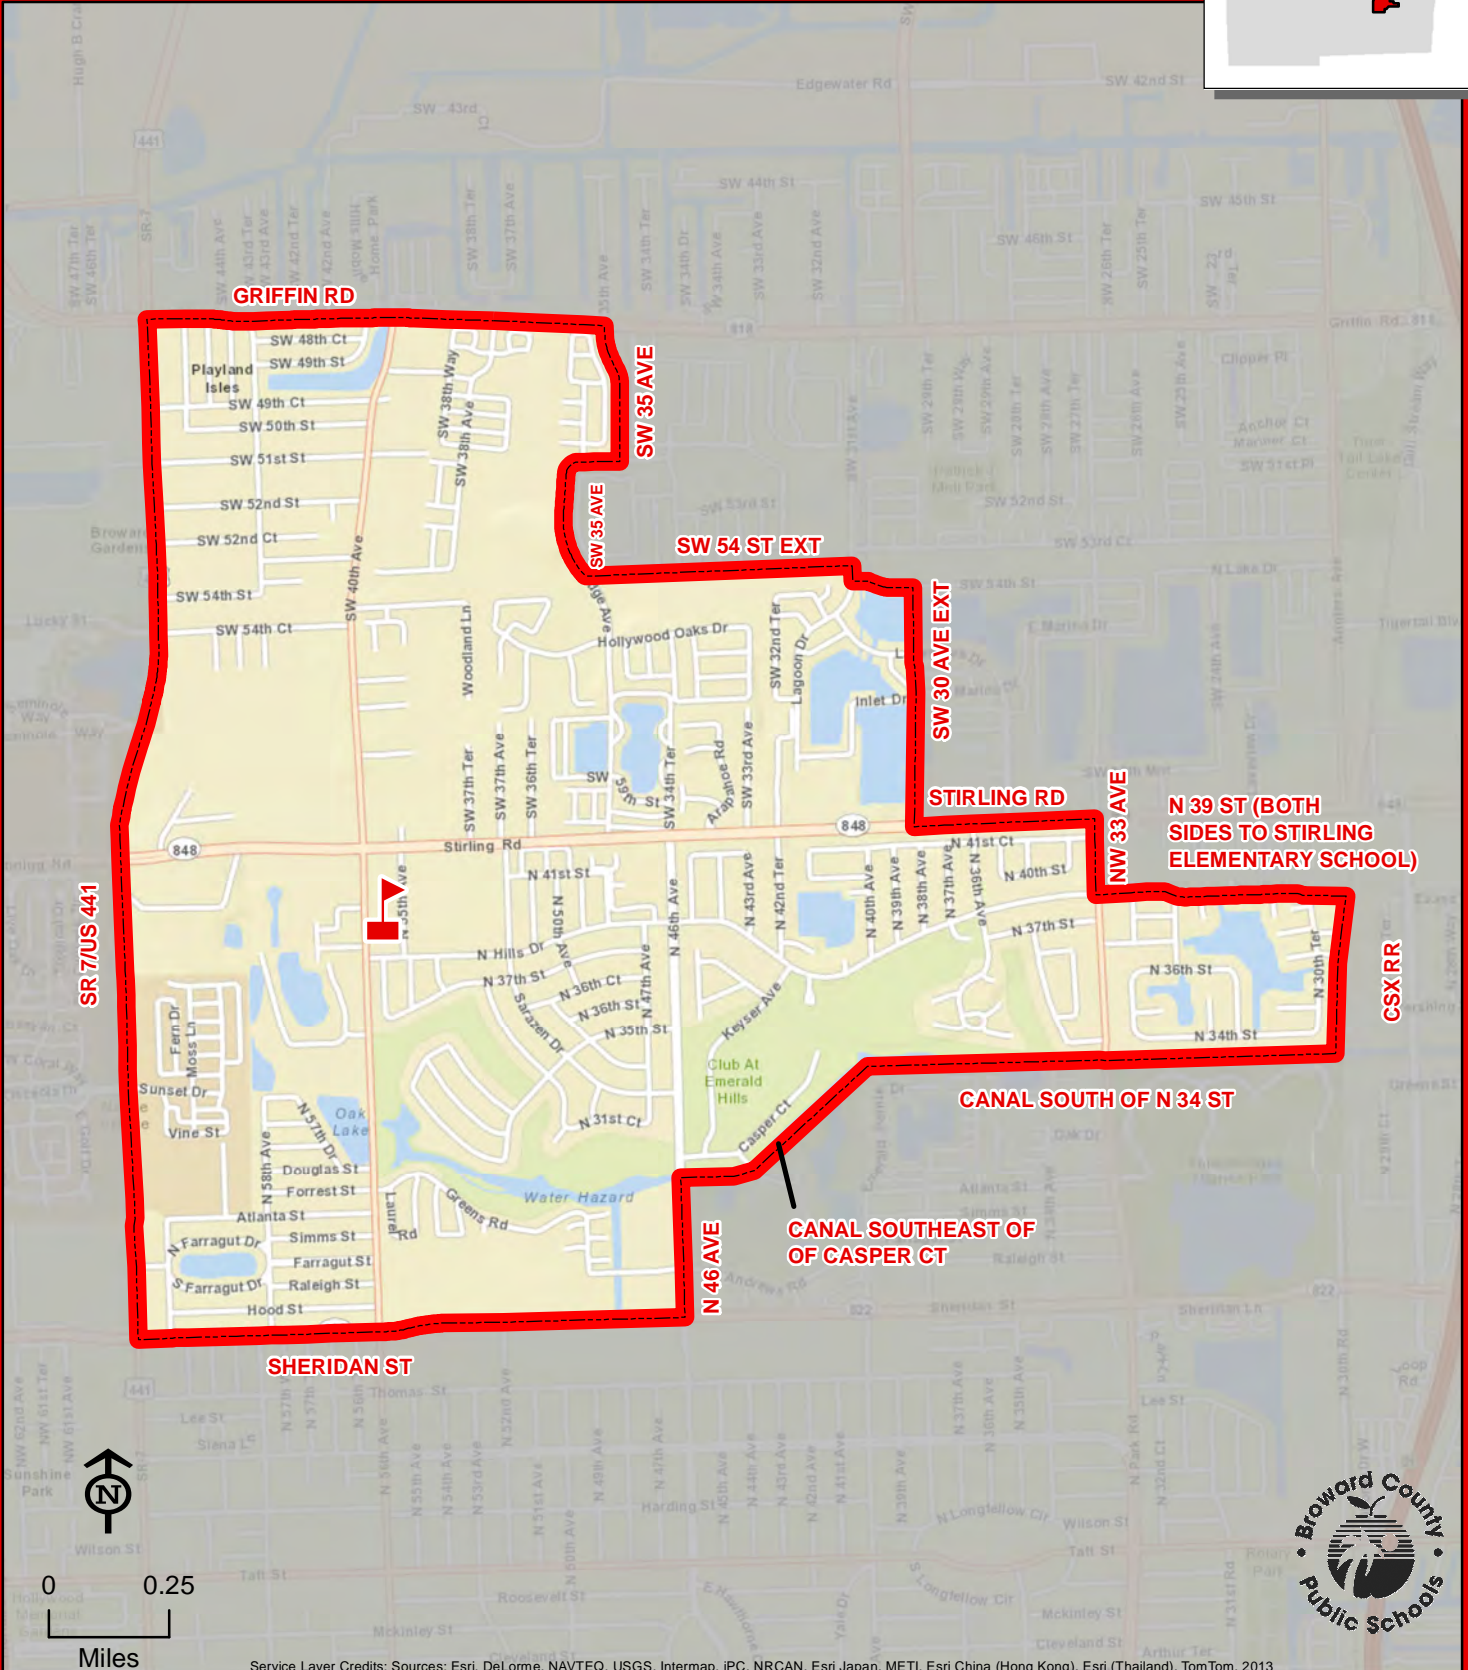

STIRLING ELEMENTARY SCHOOL

5500 STIRLING ROAD
HOLLYWOOD, FLORIDA 33021
754-323-7600

THIS MAP IS FOR CONCEPTUAL PURPOSES ONLY AND SHOULD NOT BE USED FOR LEGAL BOUNDARY DETERMINATIONS

SUNLAND PARK ACADEMY PREK-3