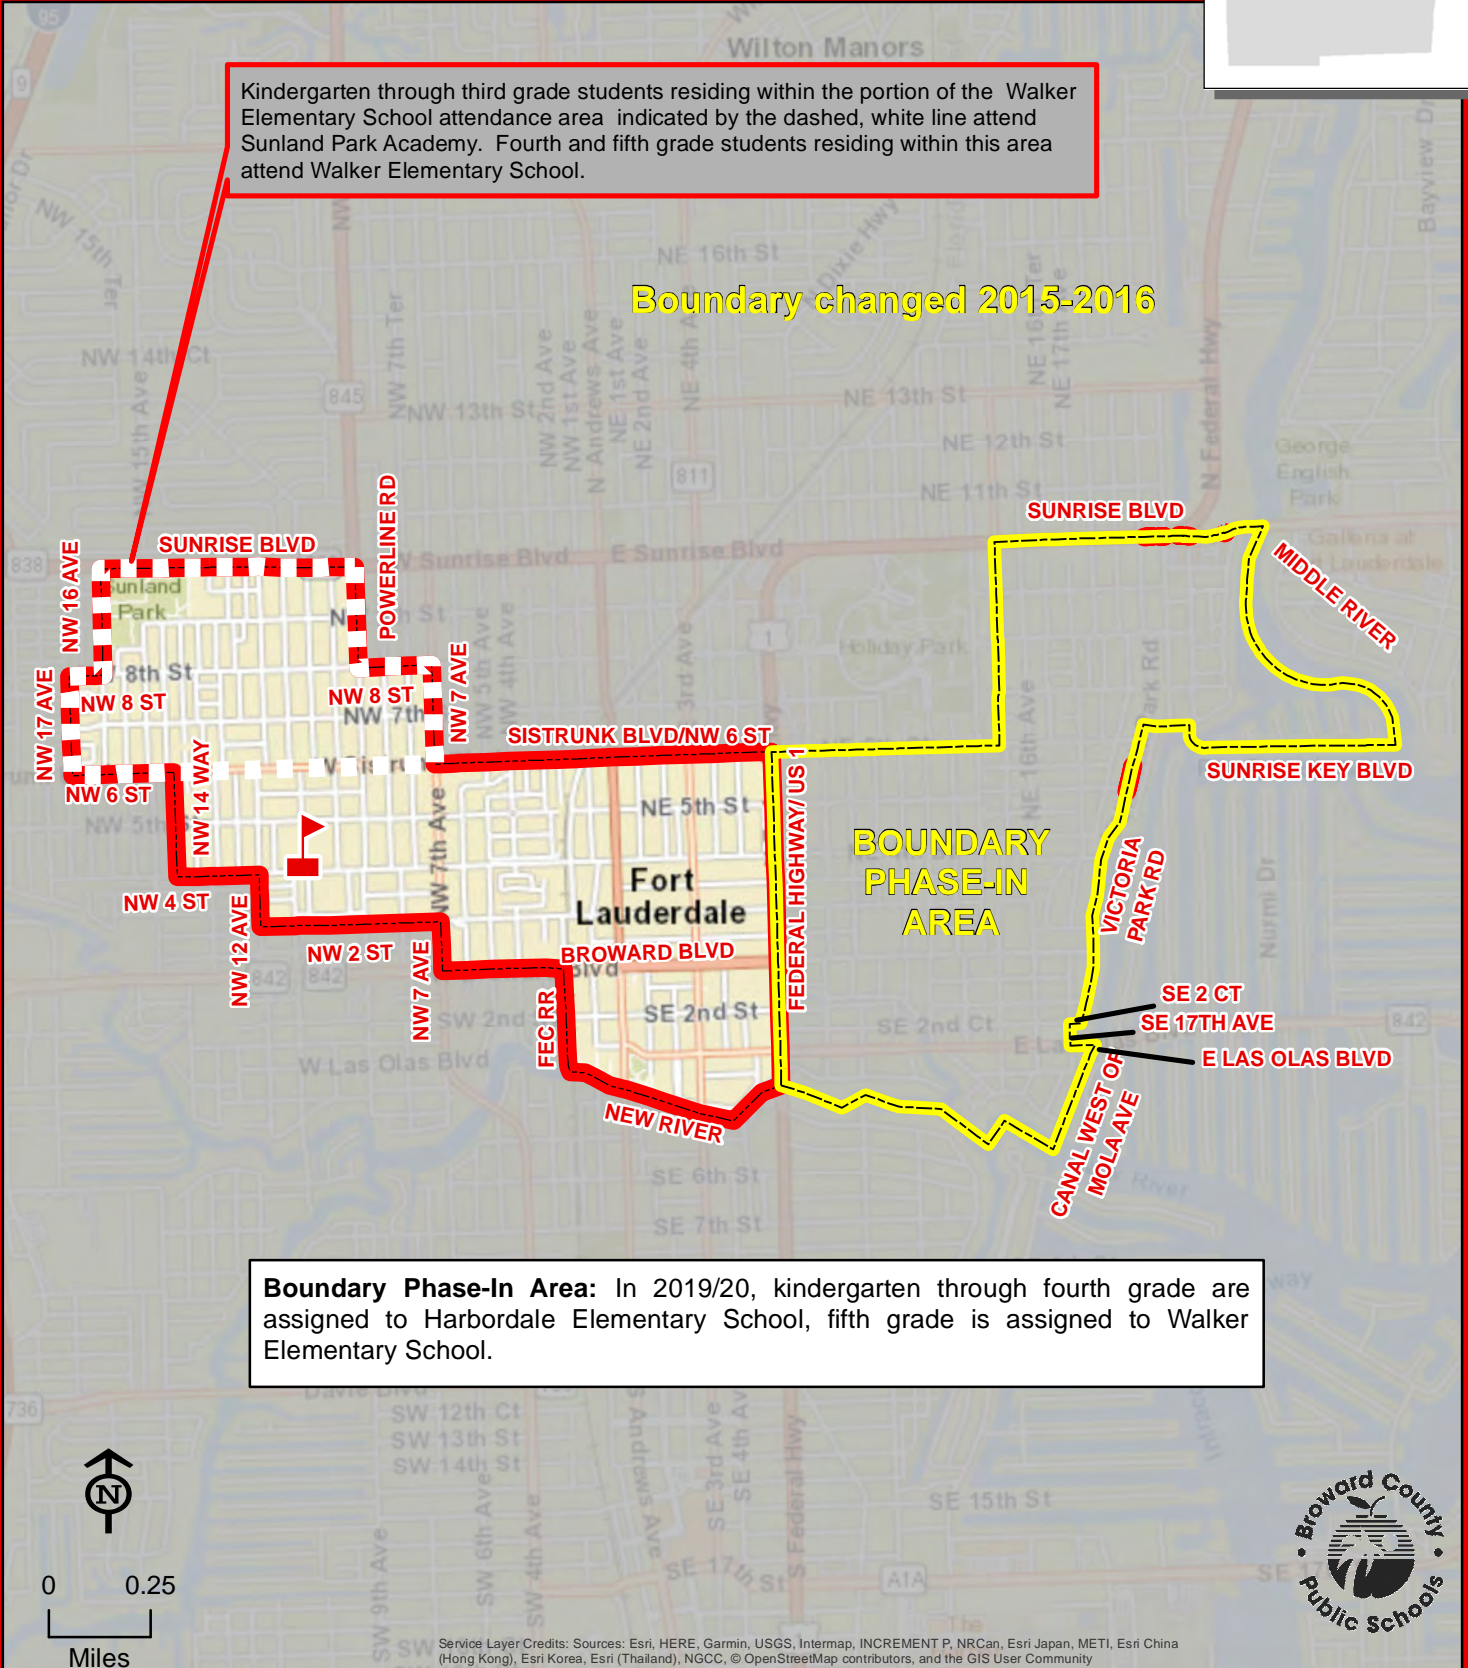

Kindergarten through third grade students residing within the portion of the Walker Elementary School attendance area indicated by the dashed, white line attend Sunland Park Academy. Fourth and fifth grade students residing within this area attend Walker Elementary School.

Boundary changed 2015-2016