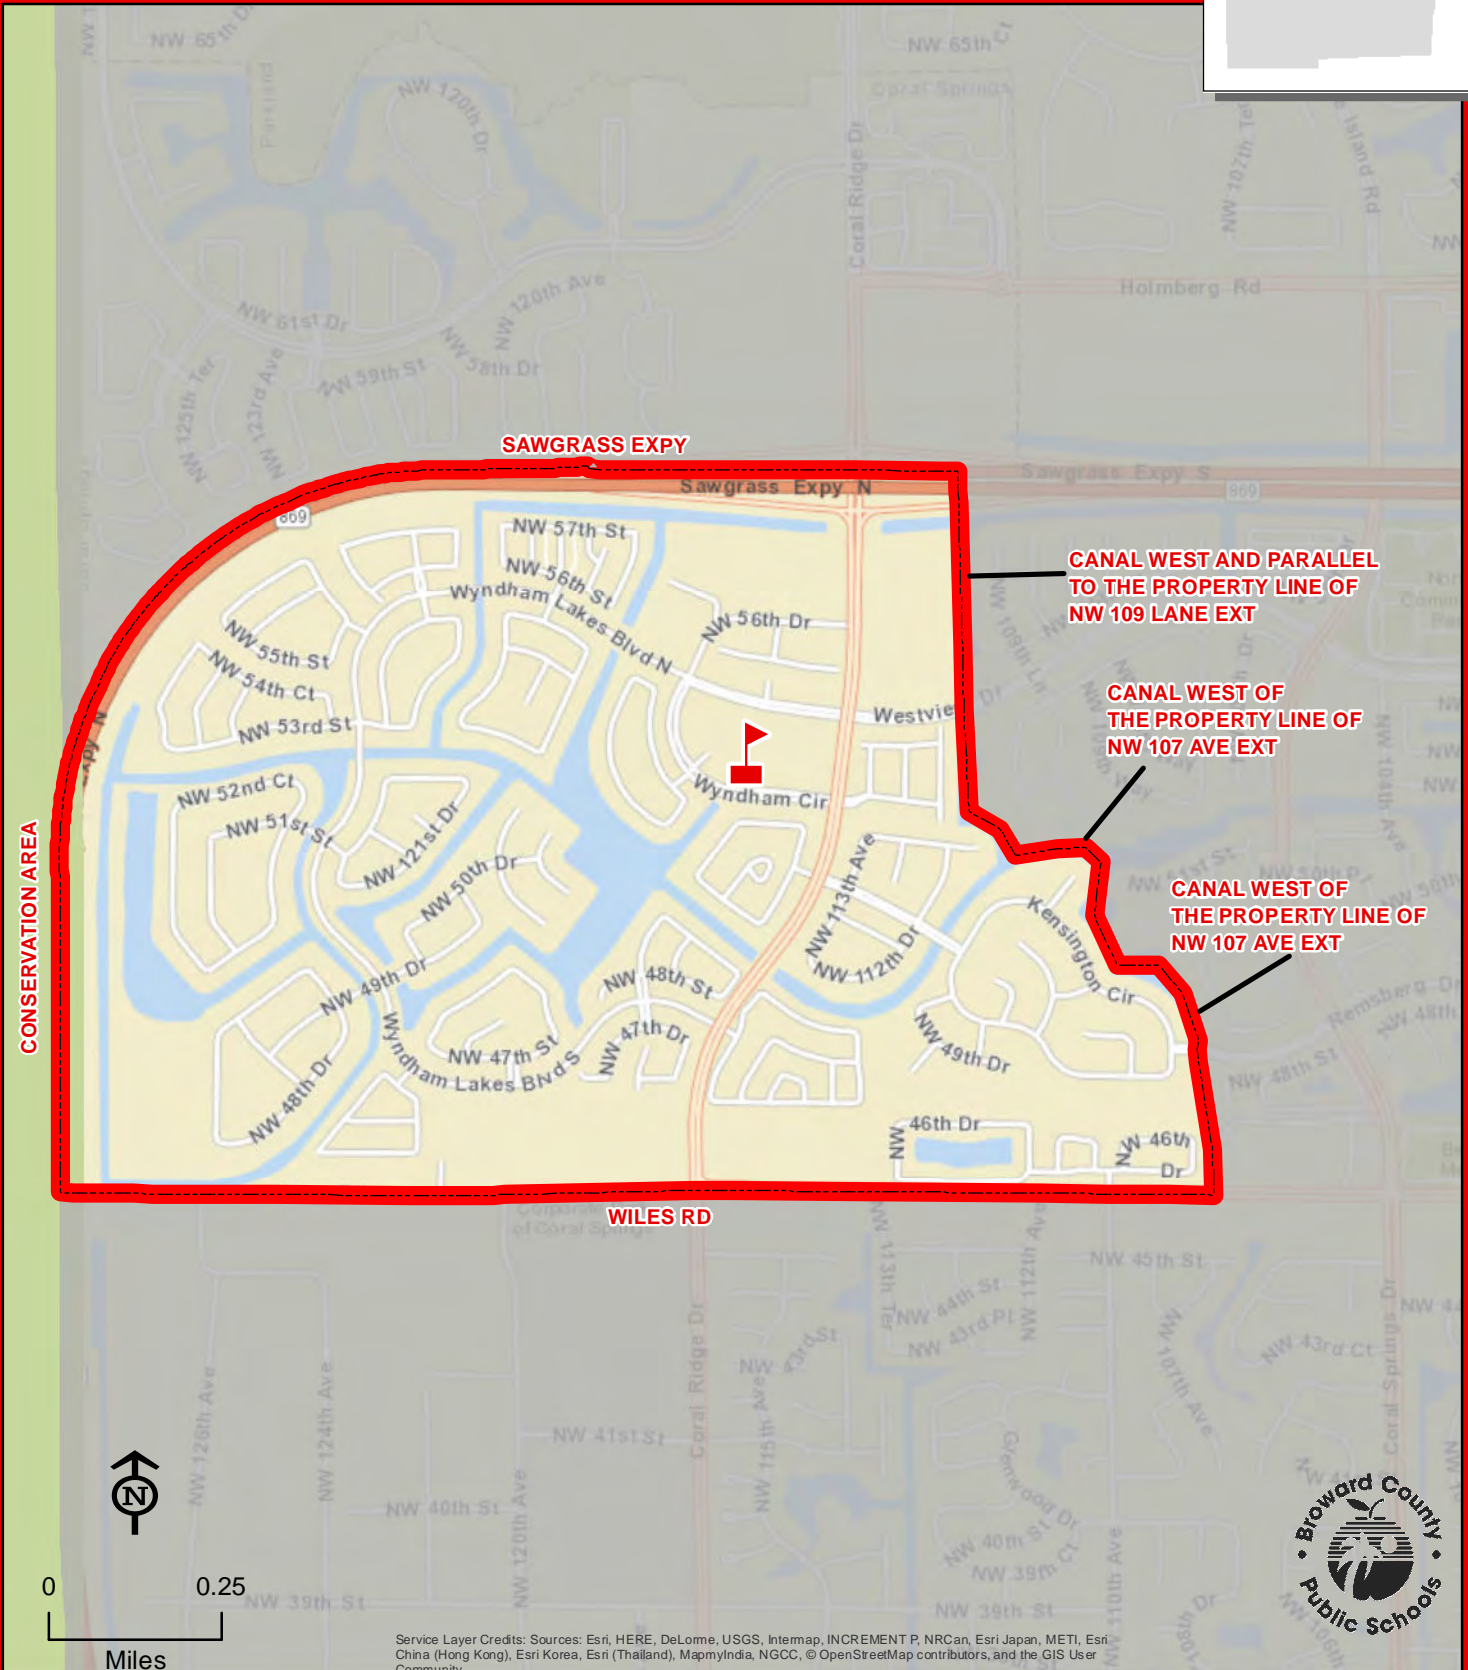

EAGLE RIDGE ELEMENTARY SCHOOL

11500 WESTVIEW DRIVE
CORAL SPRINGS, FLORIDA 33076
754-322-6300

EAGLE RIDGE

THIS MAP IS FOR CONCEPTUAL PURPOSES ONLY AND SHOULD NOT BE USED FOR LEGAL BOUNDARY DETERMINATIONS