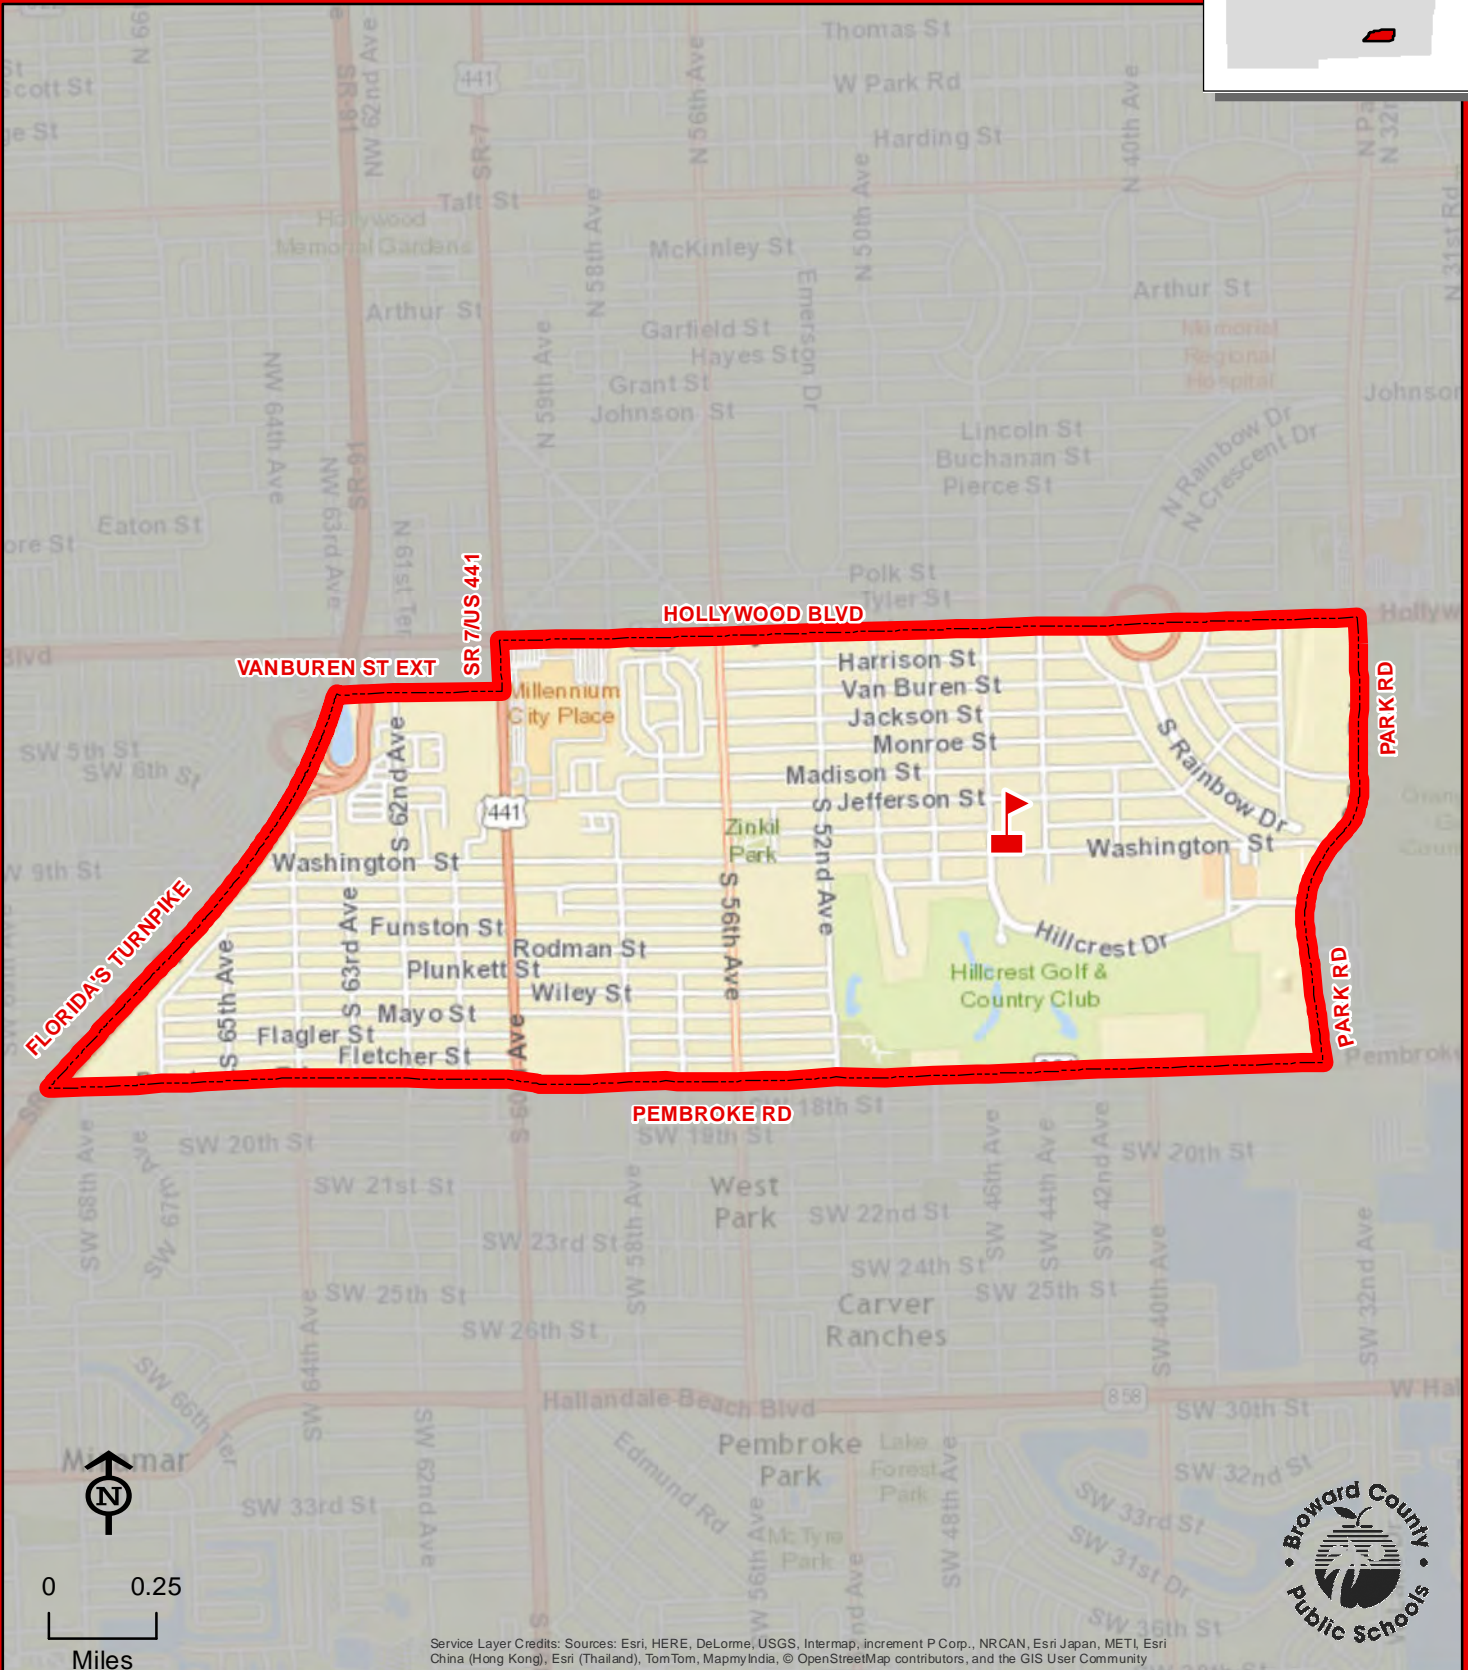

ORANGE BROOK ELEMENTARY SCHOOL

715 S 46 AVENUE
HOLLYWOOD, FLORIDA 33021
754-323-6750

Innovative Program

ORANGE BROOK

THIS MAP IS FOR CONCEPTUAL PURPOSES ONLY AND SHOULD NOT BE USED FOR LEGAL BOUNDARY DETERMINATIONS