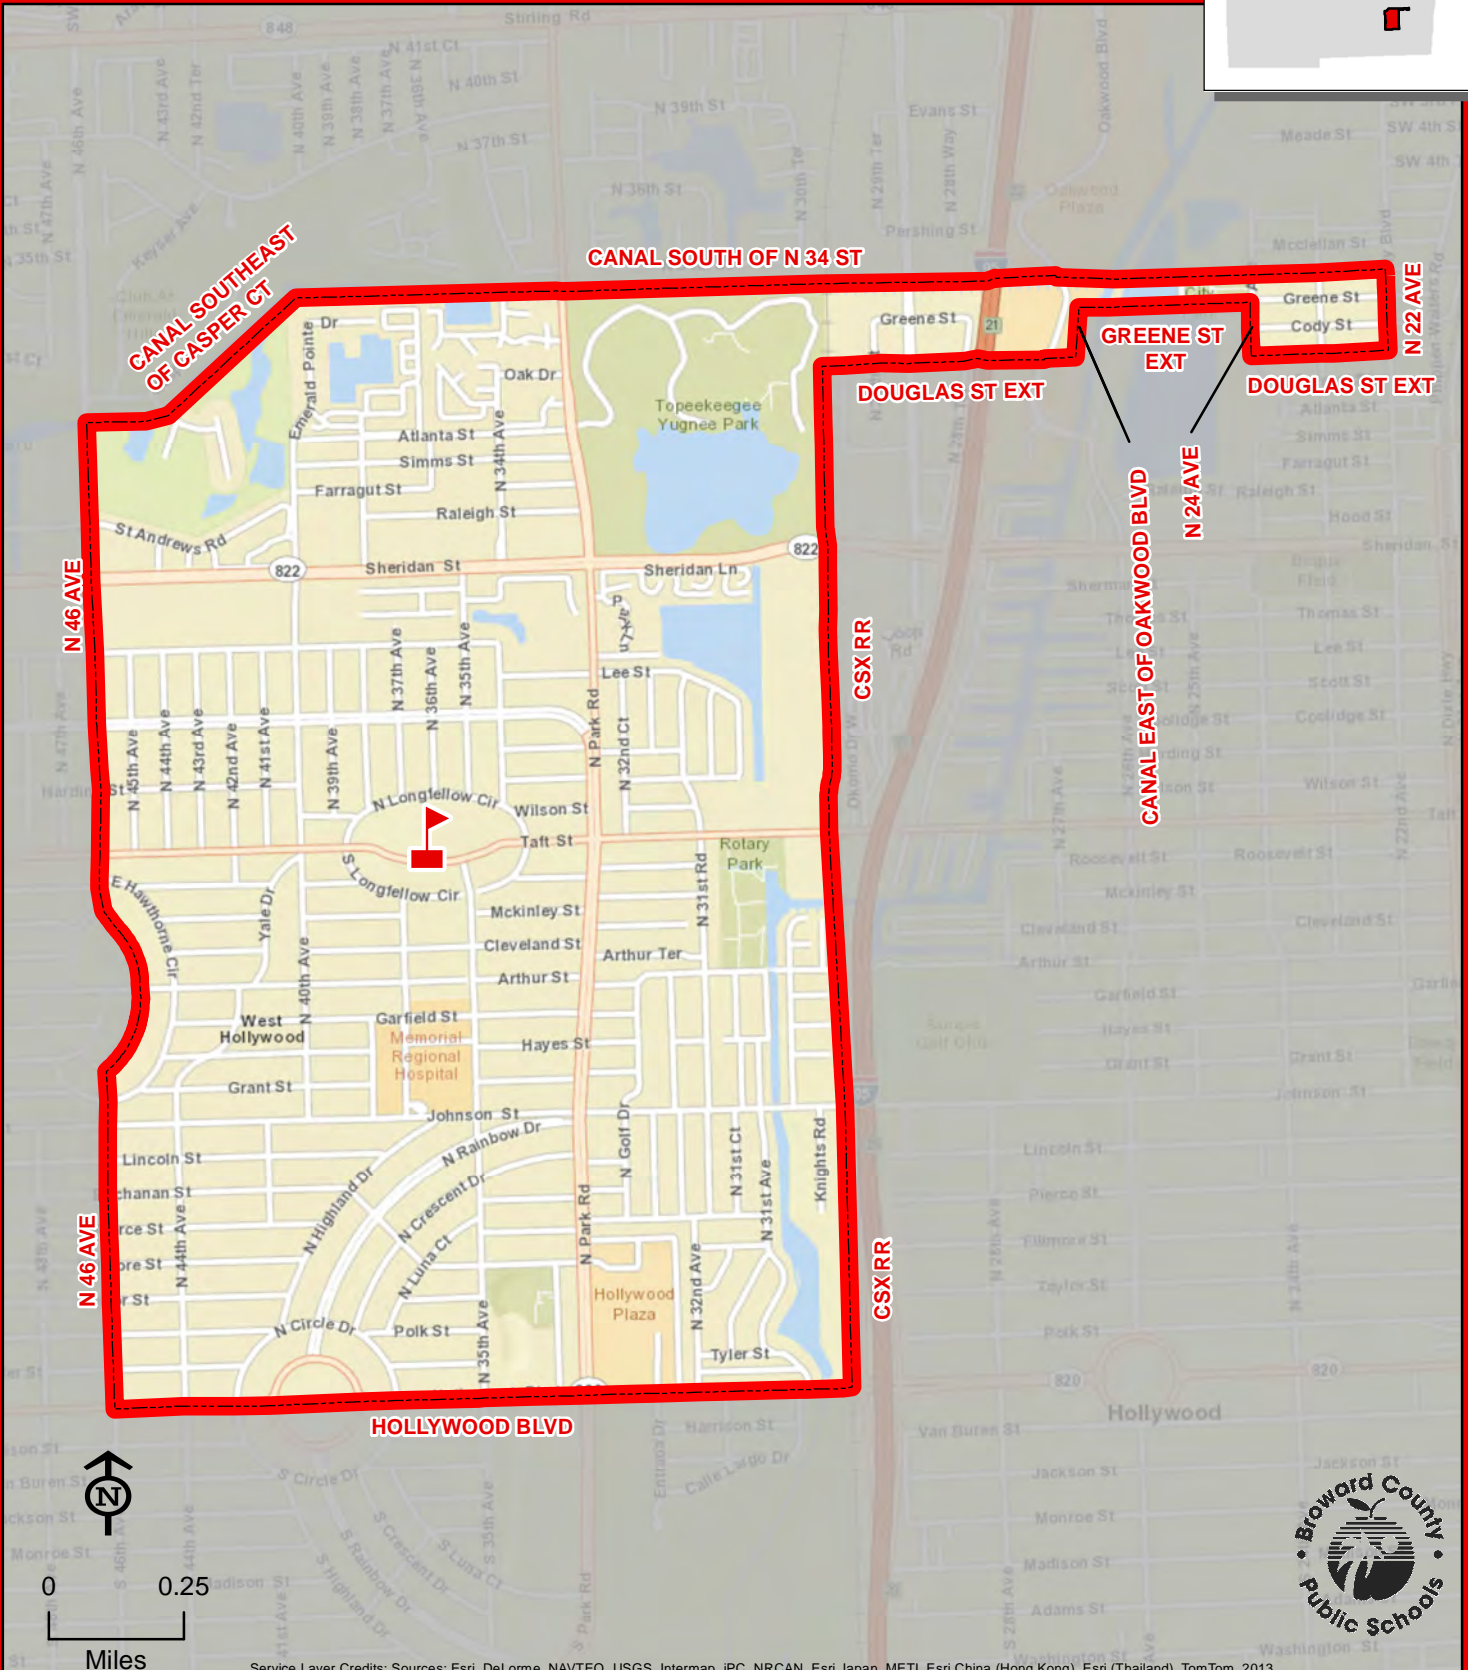

HOLLYWOOD HILLS ELEMENTARY SCHOOL

3501 TAFT STREET
HOLLYWOOD, FLORIDA 33021
754-323-6200

HOLLYWOOD HILLS

Service Layer Credits: Sources: Esri, DeLorme, NAVTEQ, USGS, Intermap, IPC, NRCAN, Esri Japan, METI, Esri China (Hong Kong), Esri (Thailand), TomTom, 2013
THIS MAP IS FOR CONCEPTUAL PURPOSES ONLY AND SHOULD NOT BE USED FOR LEGAL BOUNDARY DETERMINATIONS