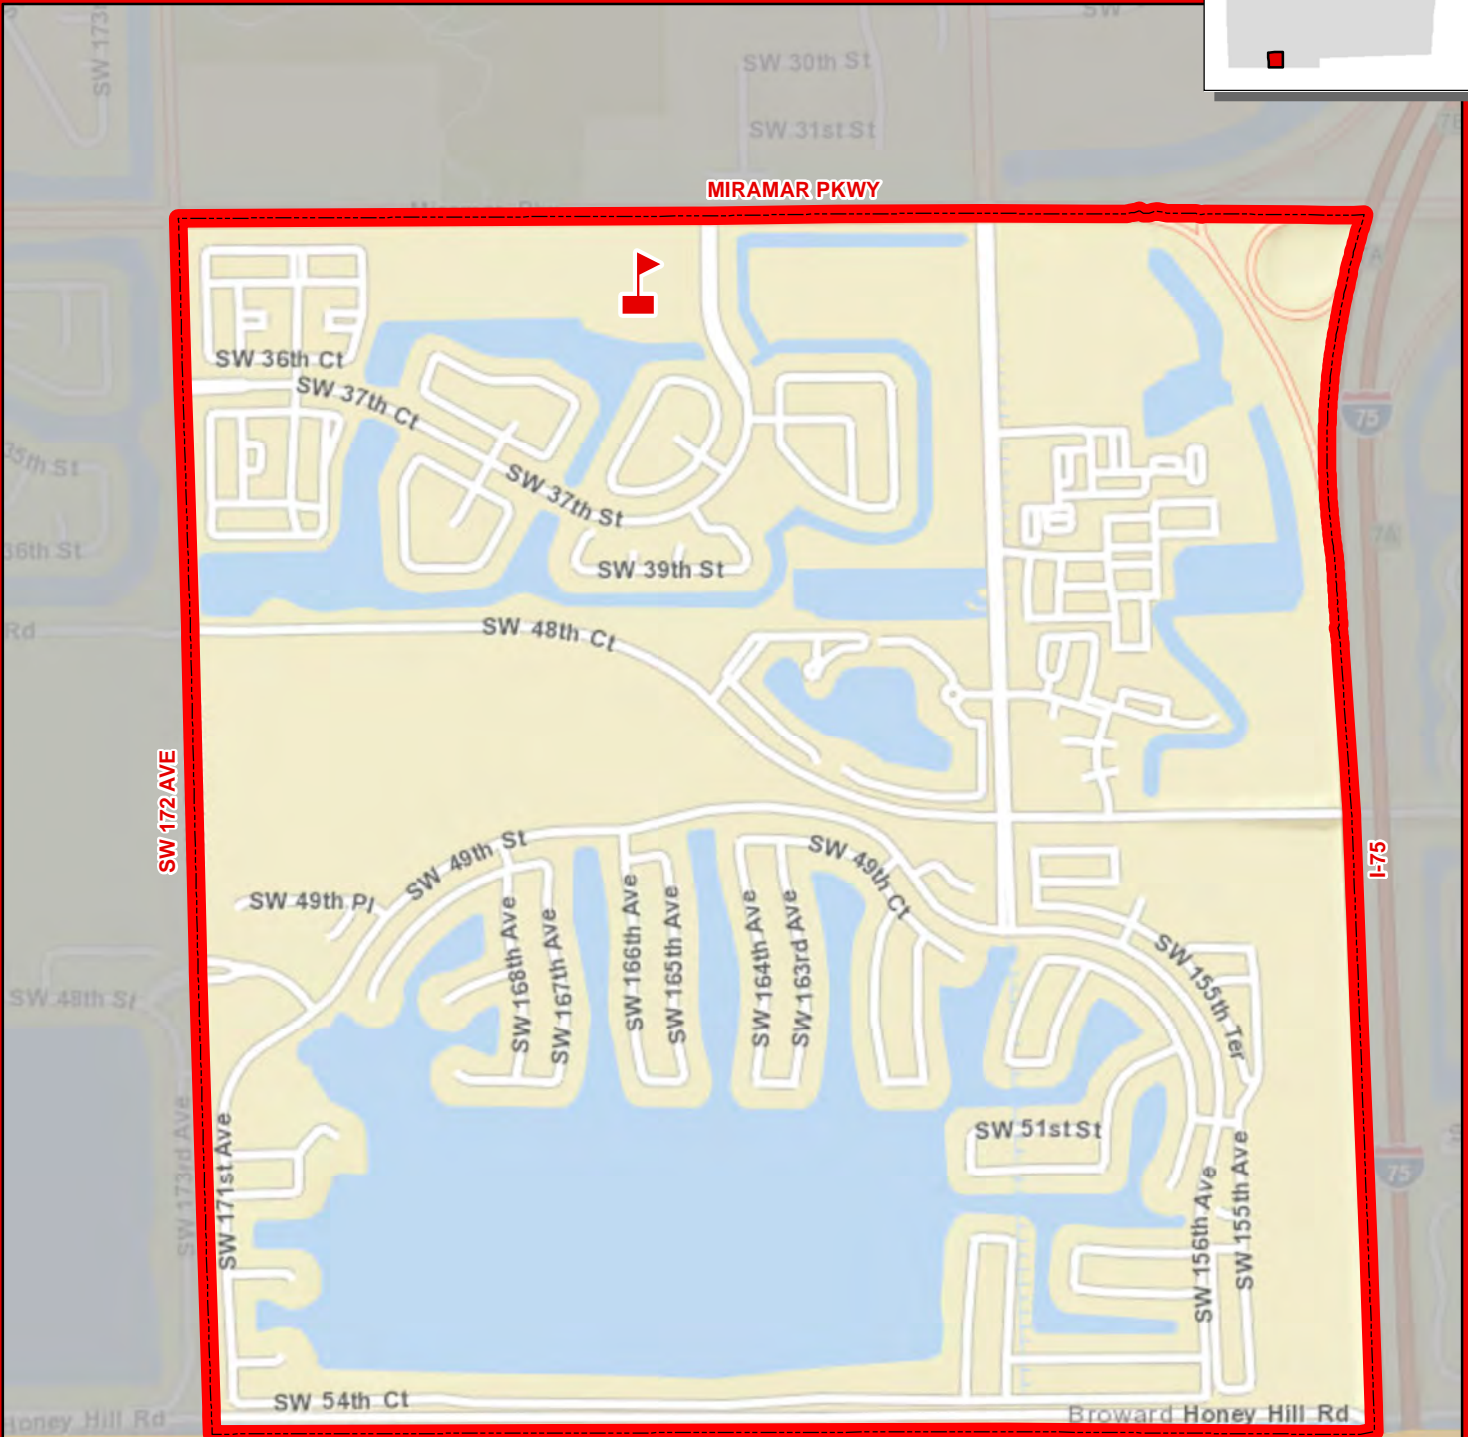

DOLPHIN BAY ELEMENTARY SCHOOL

16450 MIRAMAR PARKWAY
MIRAMAR, FLORIDA 33027
754-323-8000

Service Layer Credits: Sources: Esri, DeLorme, NAVTEQ, USGS, Intermap, iPC, NRCAN, Esri Japan, METI, Esri China (Hong Kong), Esri (Thailand), TomTom, 2013

THIS MAP IS FOR CONCEPTUAL PURPOSES ONLY AND SHOULD NOT BE USED FOR LEGAL BOUNDARY DETERMINATIONS