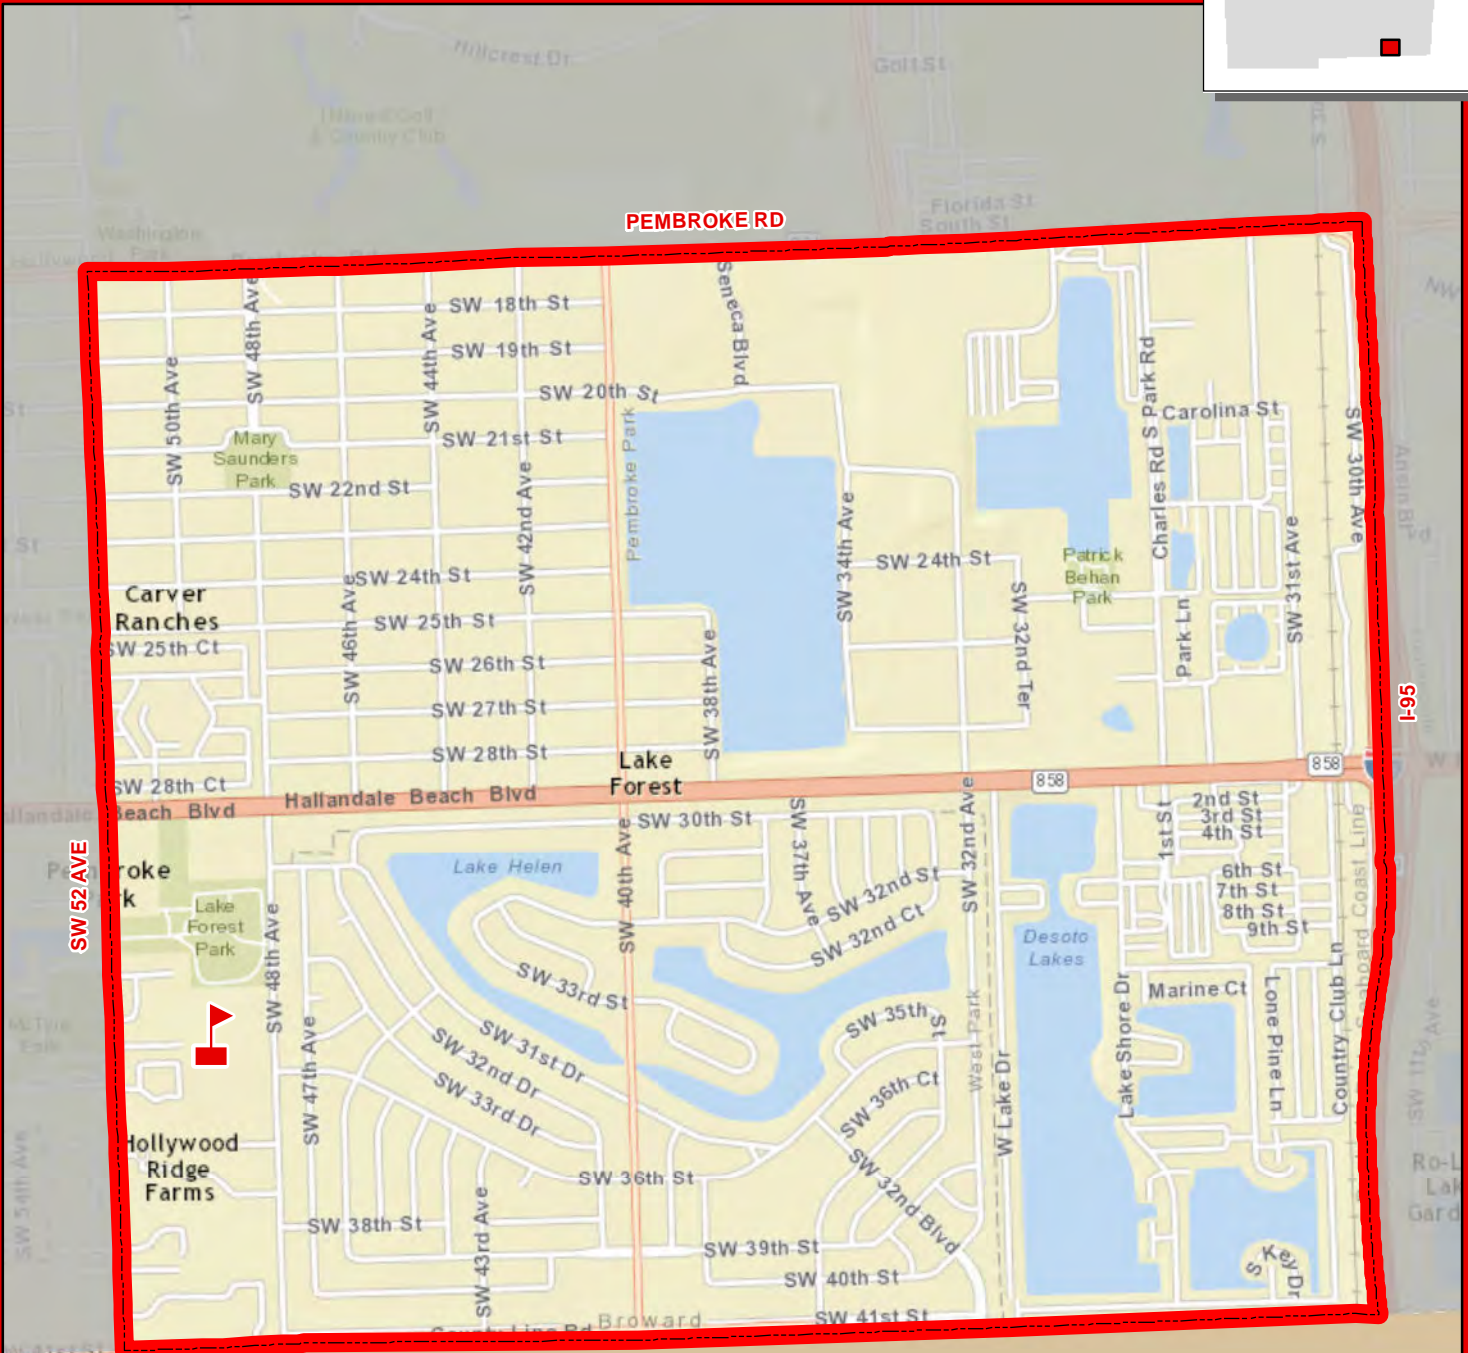

THIS MAP IS FOR CONCEPTUAL PURPOSES ONLY AND SHOULD NOT BE USED FOR LEGAL BOUNDARY DETERMINATIONS

LAKE FOREST ELEMENTARY SCHOOL

3550 SW 48 AVENUE
PEMBROKE PARK, FLORIDA 33023
754-323-6350

Innovative Program