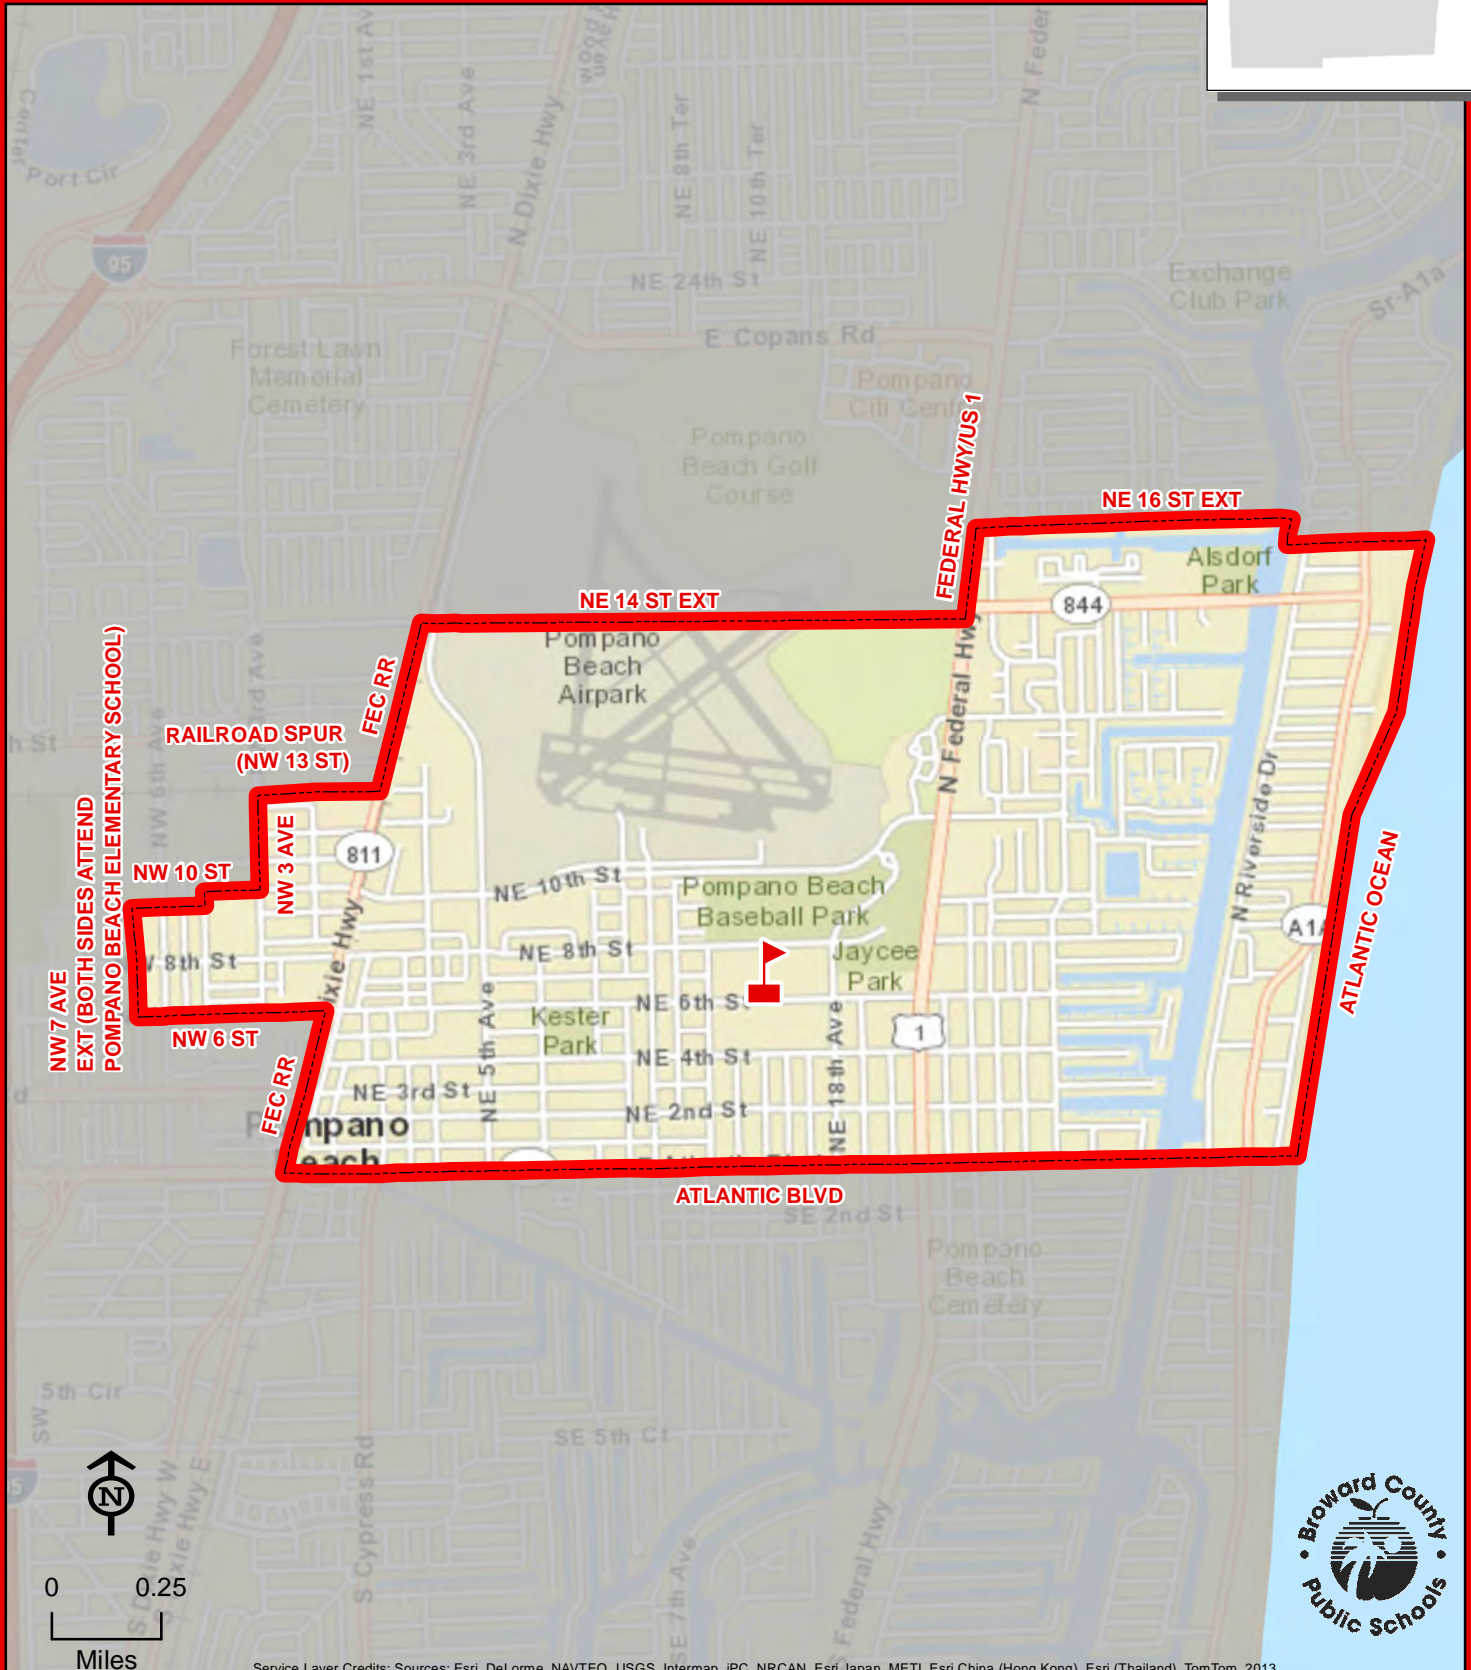

POMPANO BEACH ELEMENTARY SCHOOL

700 NE 13 AVENUE
POMPANO BEACH, FLORIDA 33060
754-322-8050

POMPANO BEACH

THIS MAP IS FOR CONCEPTUAL PURPOSES ONLY AND SHOULD NOT BE USED FOR LEGAL BOUNDARY DETERMINATIONS