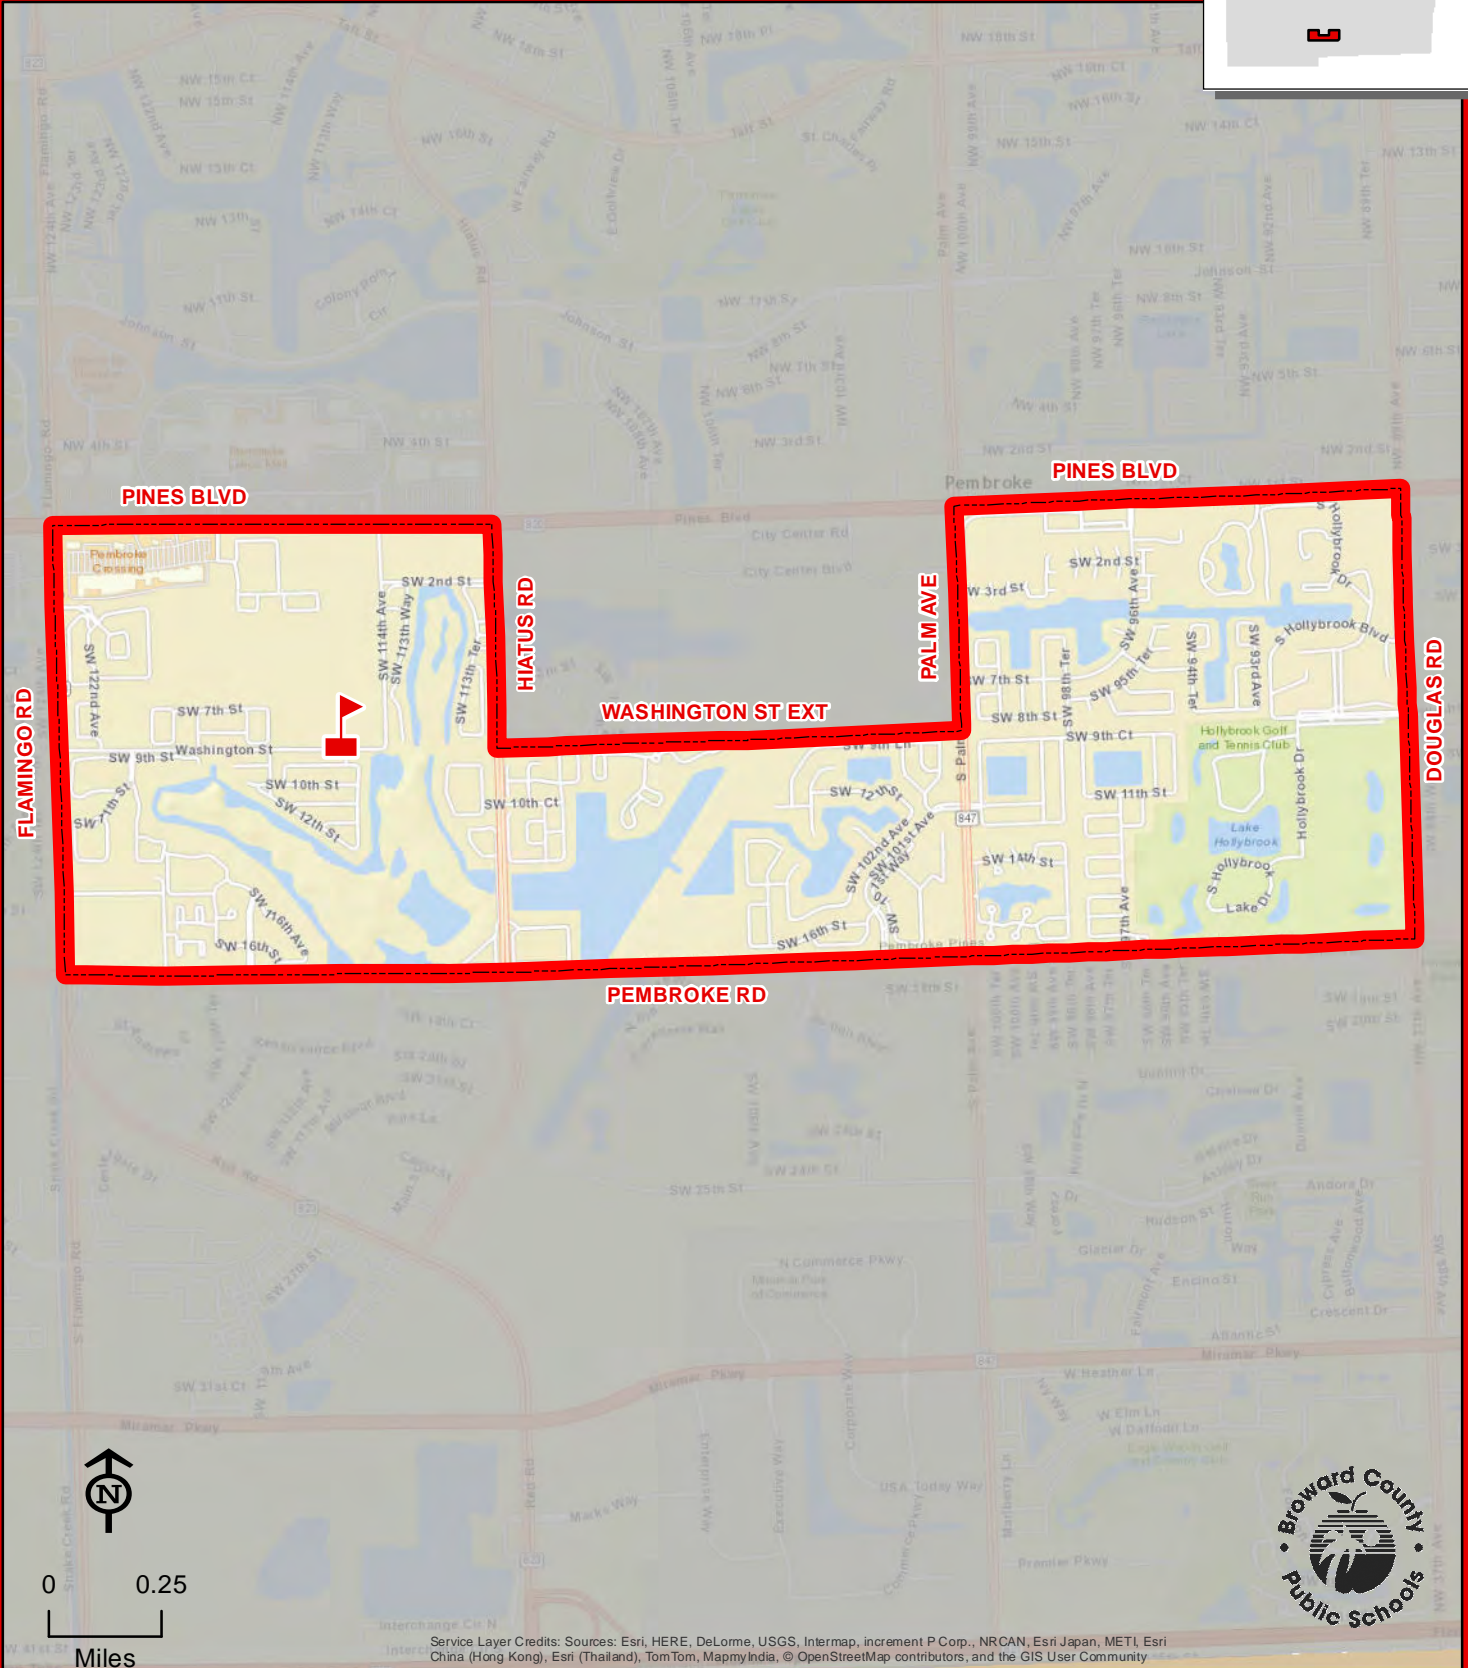

PALM COVE ELEMENTARY SCHOOL

11601 WASHINGTON STREET
PEMBROKE PINES, FLORIDA 33025
754-323-6800

THIS MAP IS FOR CONCEPTUAL PURPOSES ONLY AND SHOULD NOT BE USED FOR LEGAL BOUNDARY DETERMINATIONS