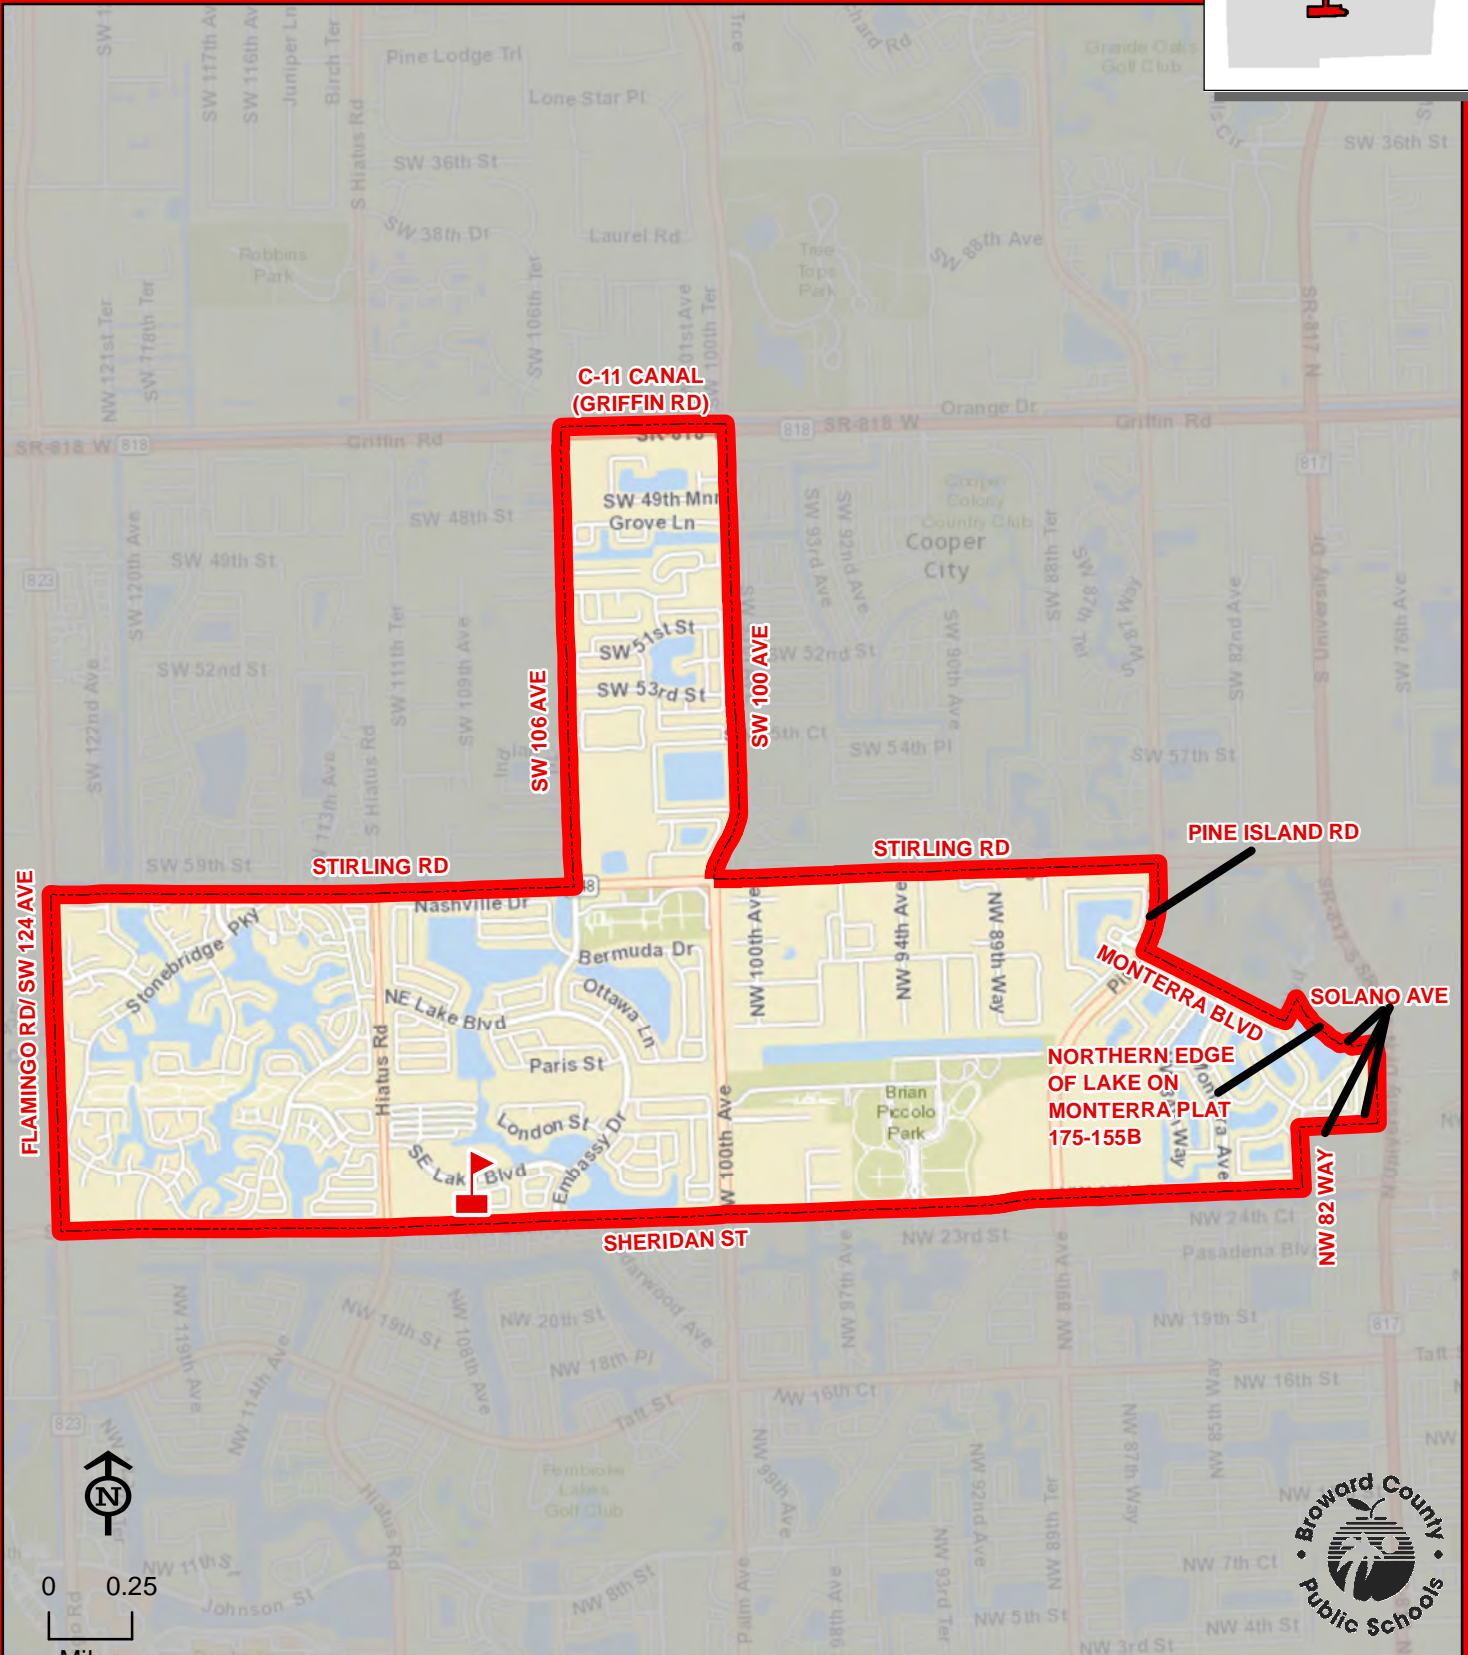

EMBASSY CREEK ELEMENTARY SCHOOL

10905 SE LAKE BOULEVARD
COOPER CITY, FLORIDA 33026
754-323-5550

EMBASSY CREEK

Service Layer Credits: Sources: Esri, HERE, DeLorme, USGS, Intermap, increment P Corp., NRCAN, Esri Japan, METI, Esri China (Hong Kong), Esri (Thailand), TomTom, MapmyIndia, © OpenStreetMap contributors, and the GIS User Community

THIS MAP IS FOR CONCEPTUAL PURPOSES ONLY AND SHOULD NOT BE USED FOR LEGAL BOUNDARY DETERMINATIONS