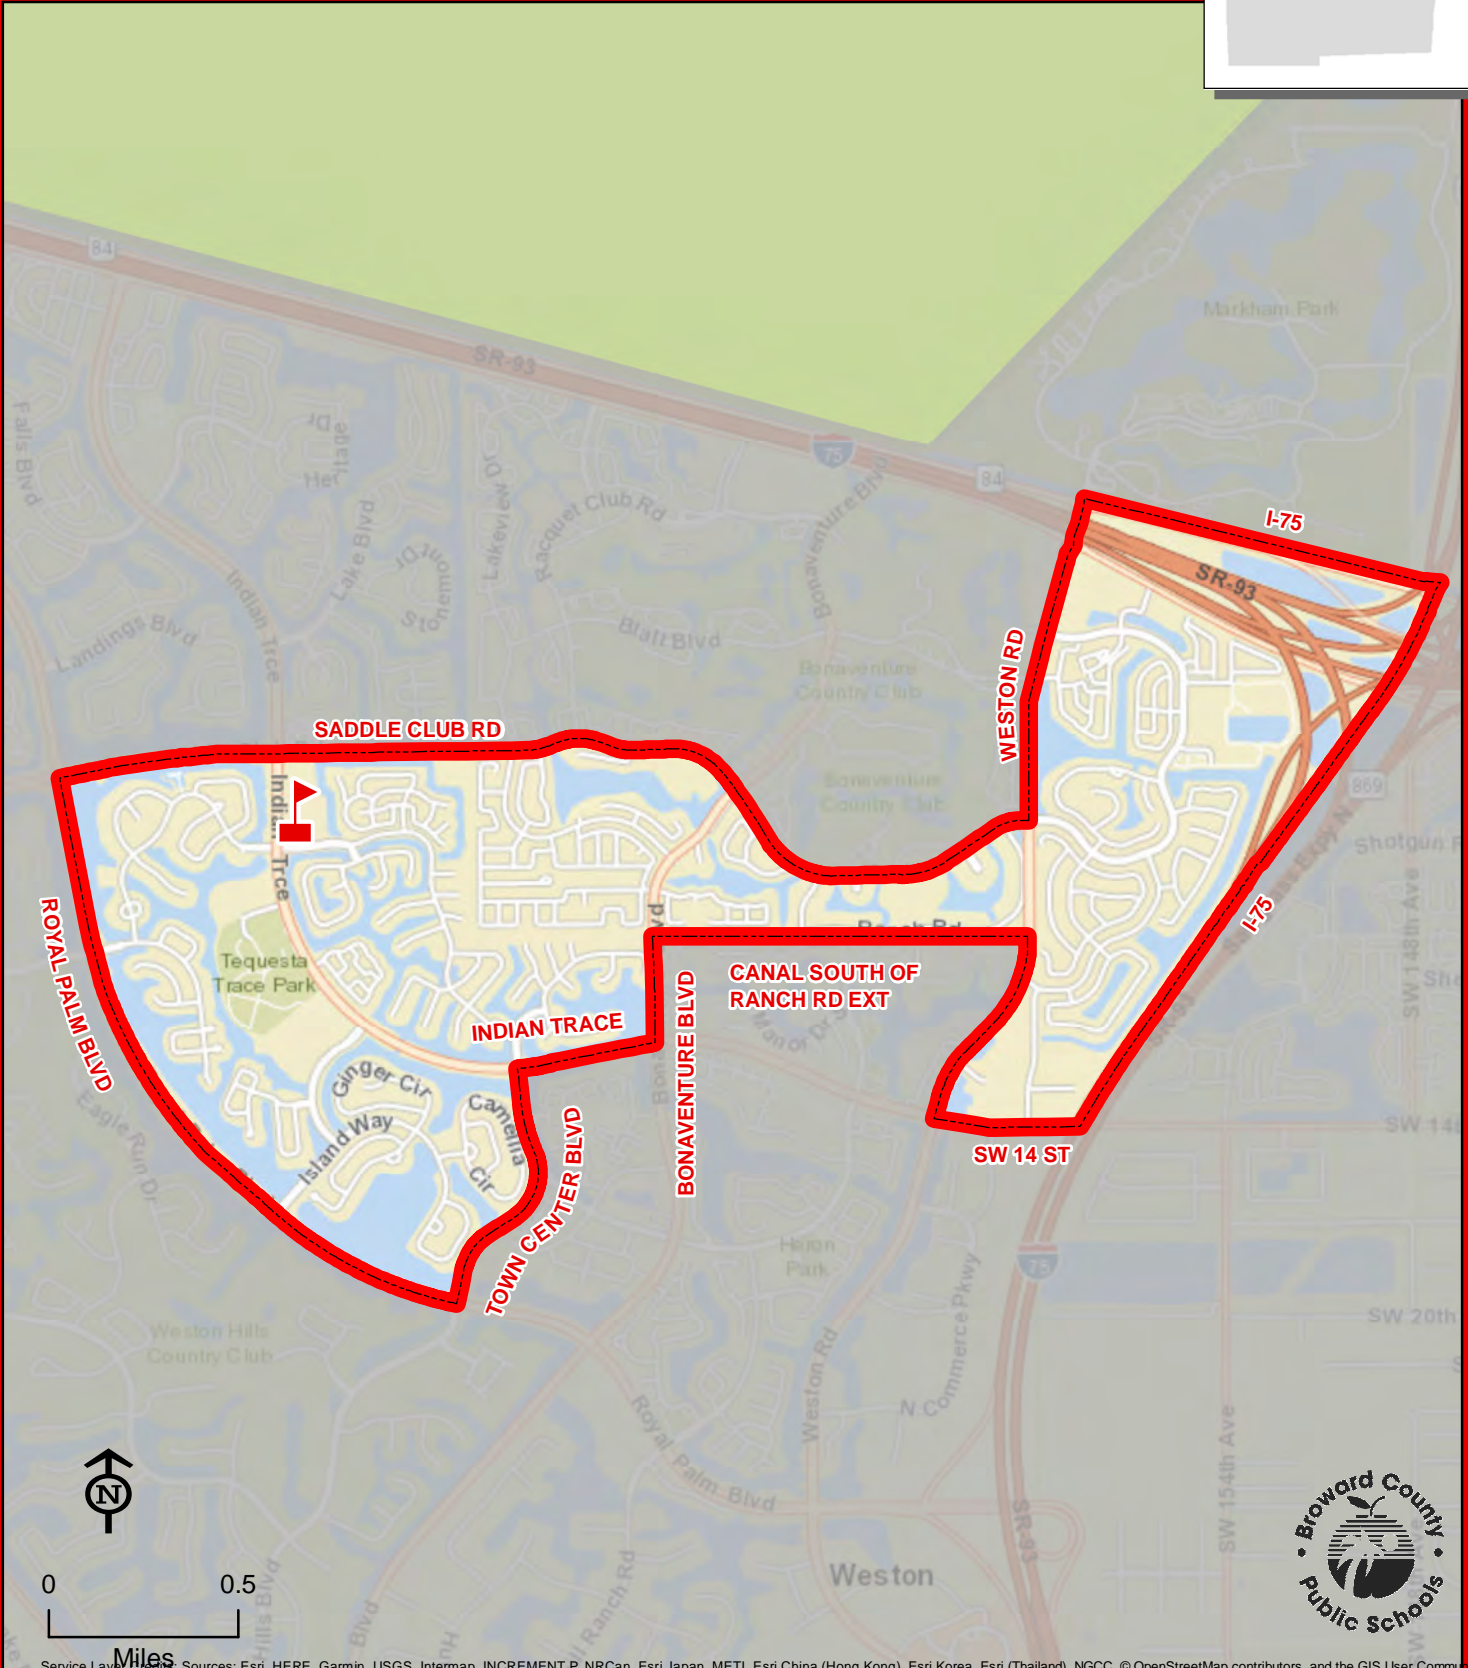

INDIAN TRACE ELEMENTARY SCHOOL

400 INDIAN TRACE
WESTON, FLORIDA 33326
754-323-6300

INDIAN TRACE

Service Layer Credits: Sources: Esri, HERE, Garmin, USGS, Intermap, INCREMENT P, NRCan, Esri Japan, METI, Esri China (Hong Kong), Esri Korea, Esri (Thailand), NGCC, © OpenStreetMap contributors, and the GIS User Community

THIS MAP IS FOR CONCEPTUAL PURPOSES ONLY AND SHOULD NOT BE USED FOR LEGAL BOUNDARY DETERMINATIONS