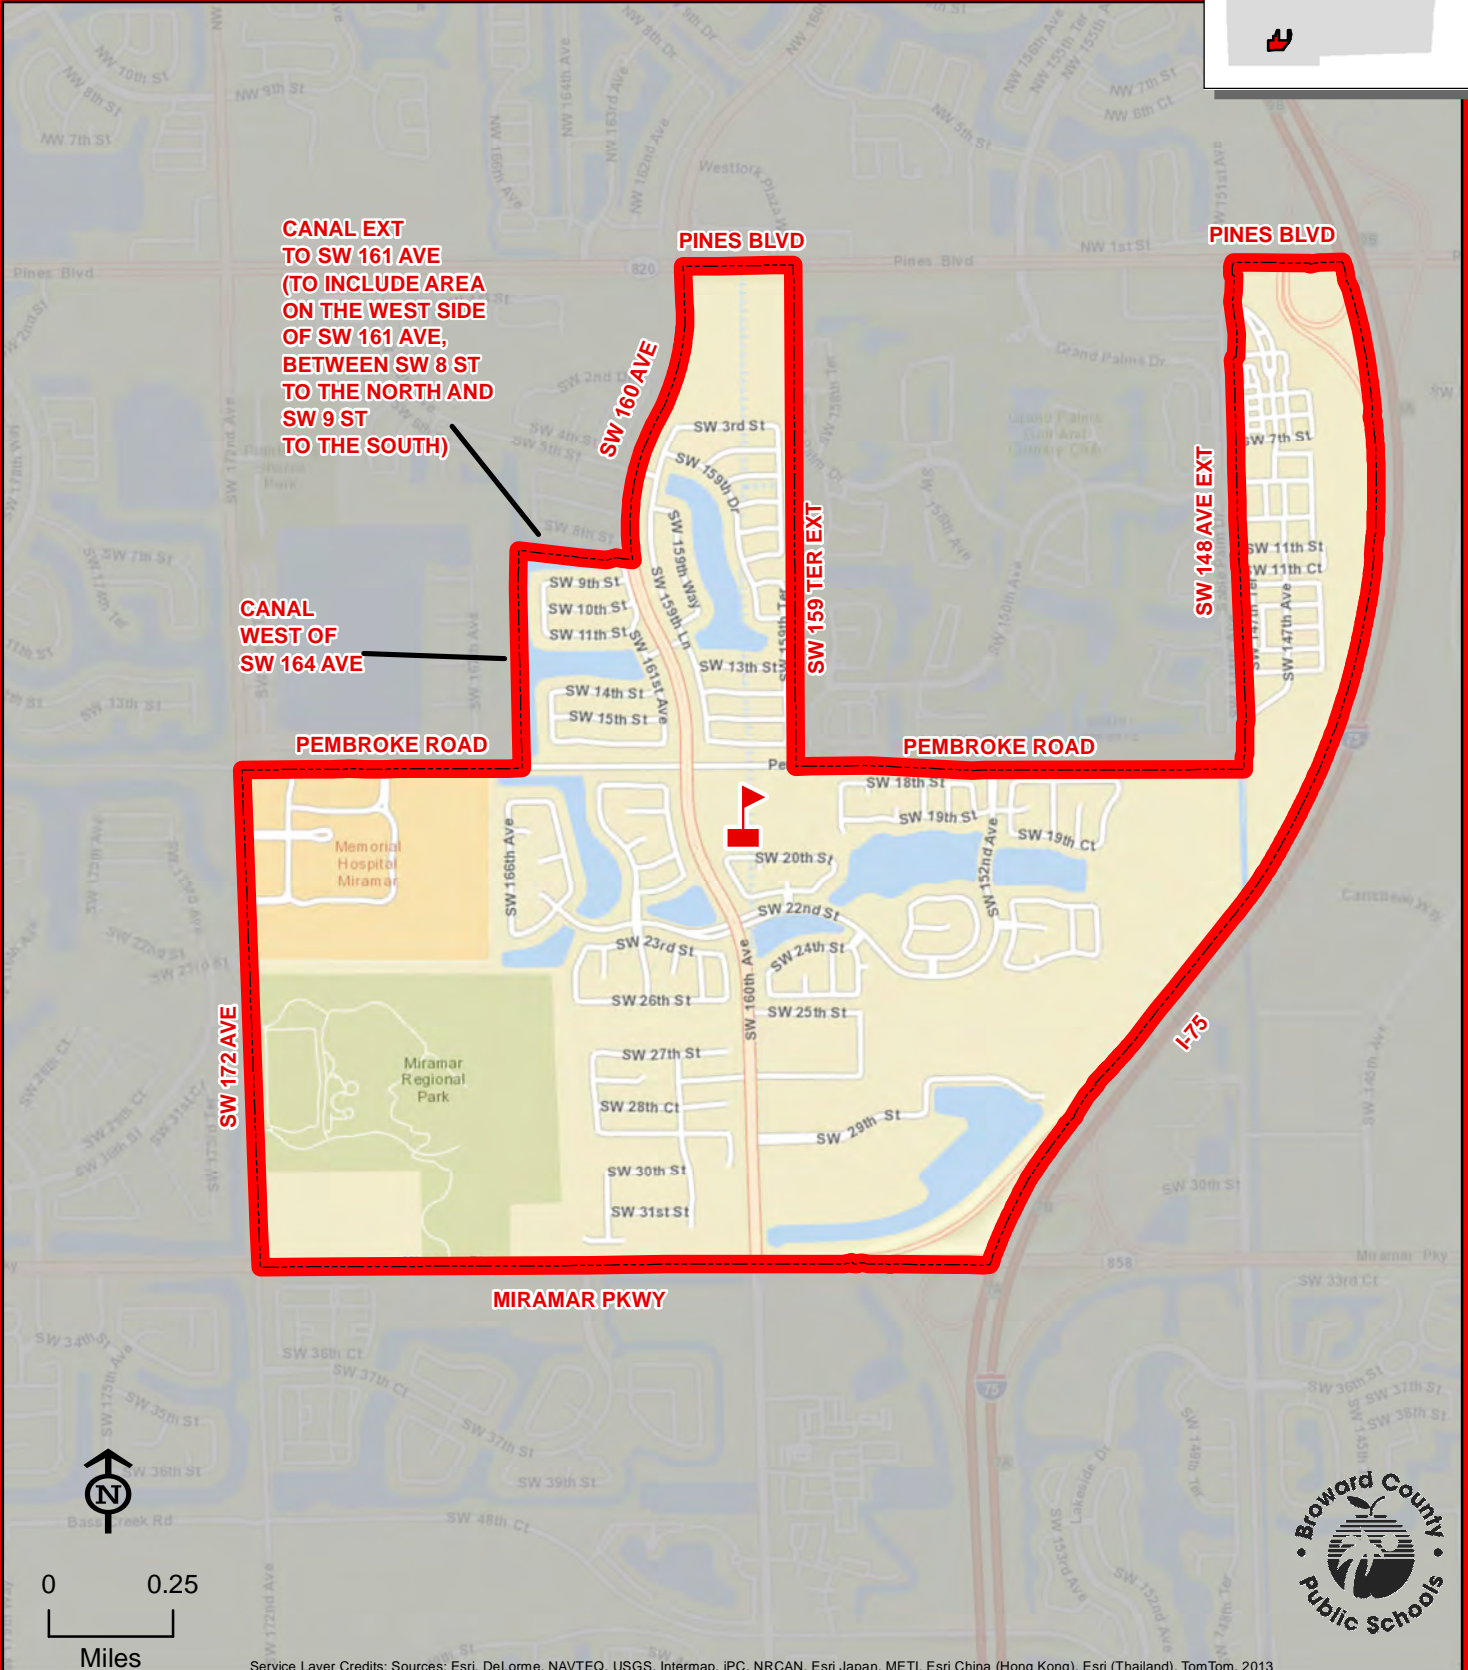

SILVER SHORES ELEMENTARY SCHOOL

1701 SW 160 AVENUE
MIRAMAR, FLORIDA 33027
754-323-7550

SILVER SHORES

THIS MAP IS FOR CONCEPTUAL PURPOSES ONLY AND SHOULD NOT BE USED FOR LEGAL BOUNDARY DETERMINATIONS