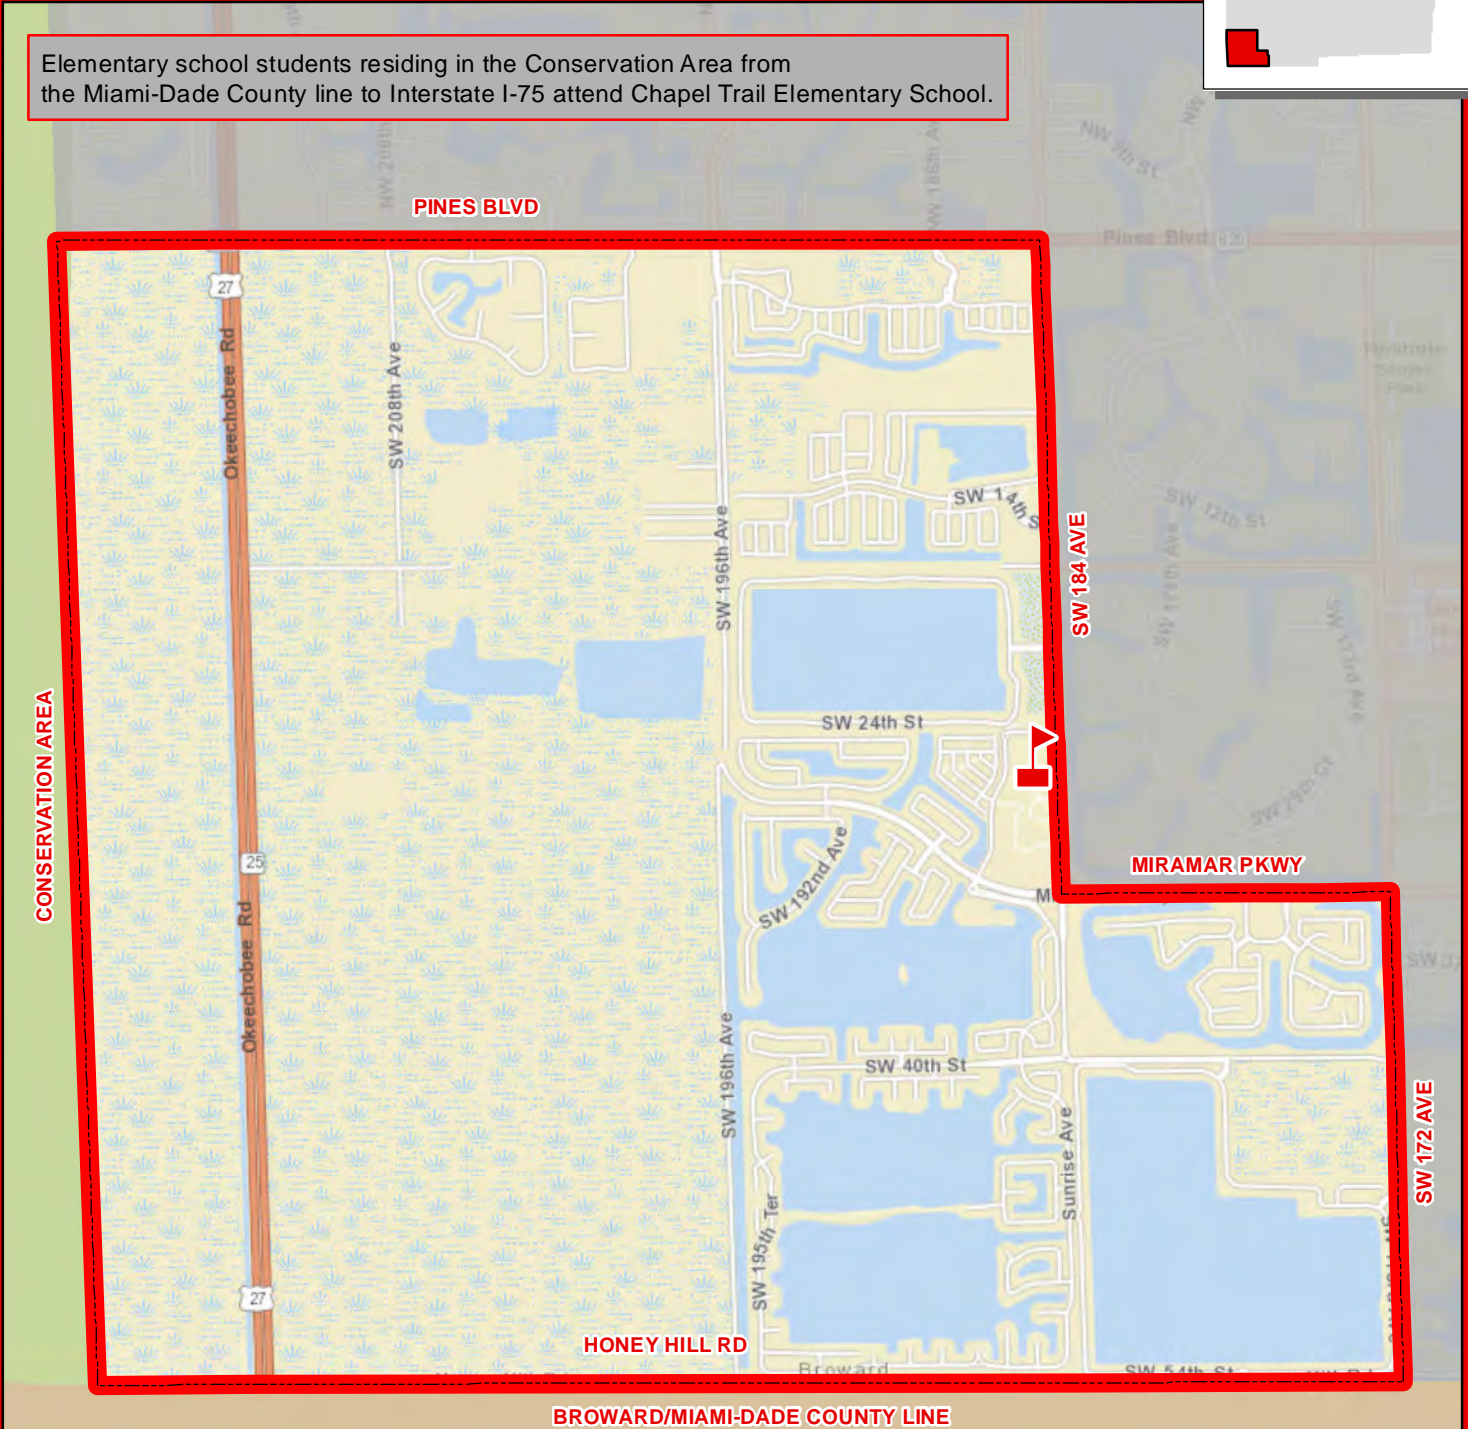

Elementary school students residing in the Conservation Area from the Miami-Dade County line to Interstate I-75 attend Chapel Trail Elementary School.