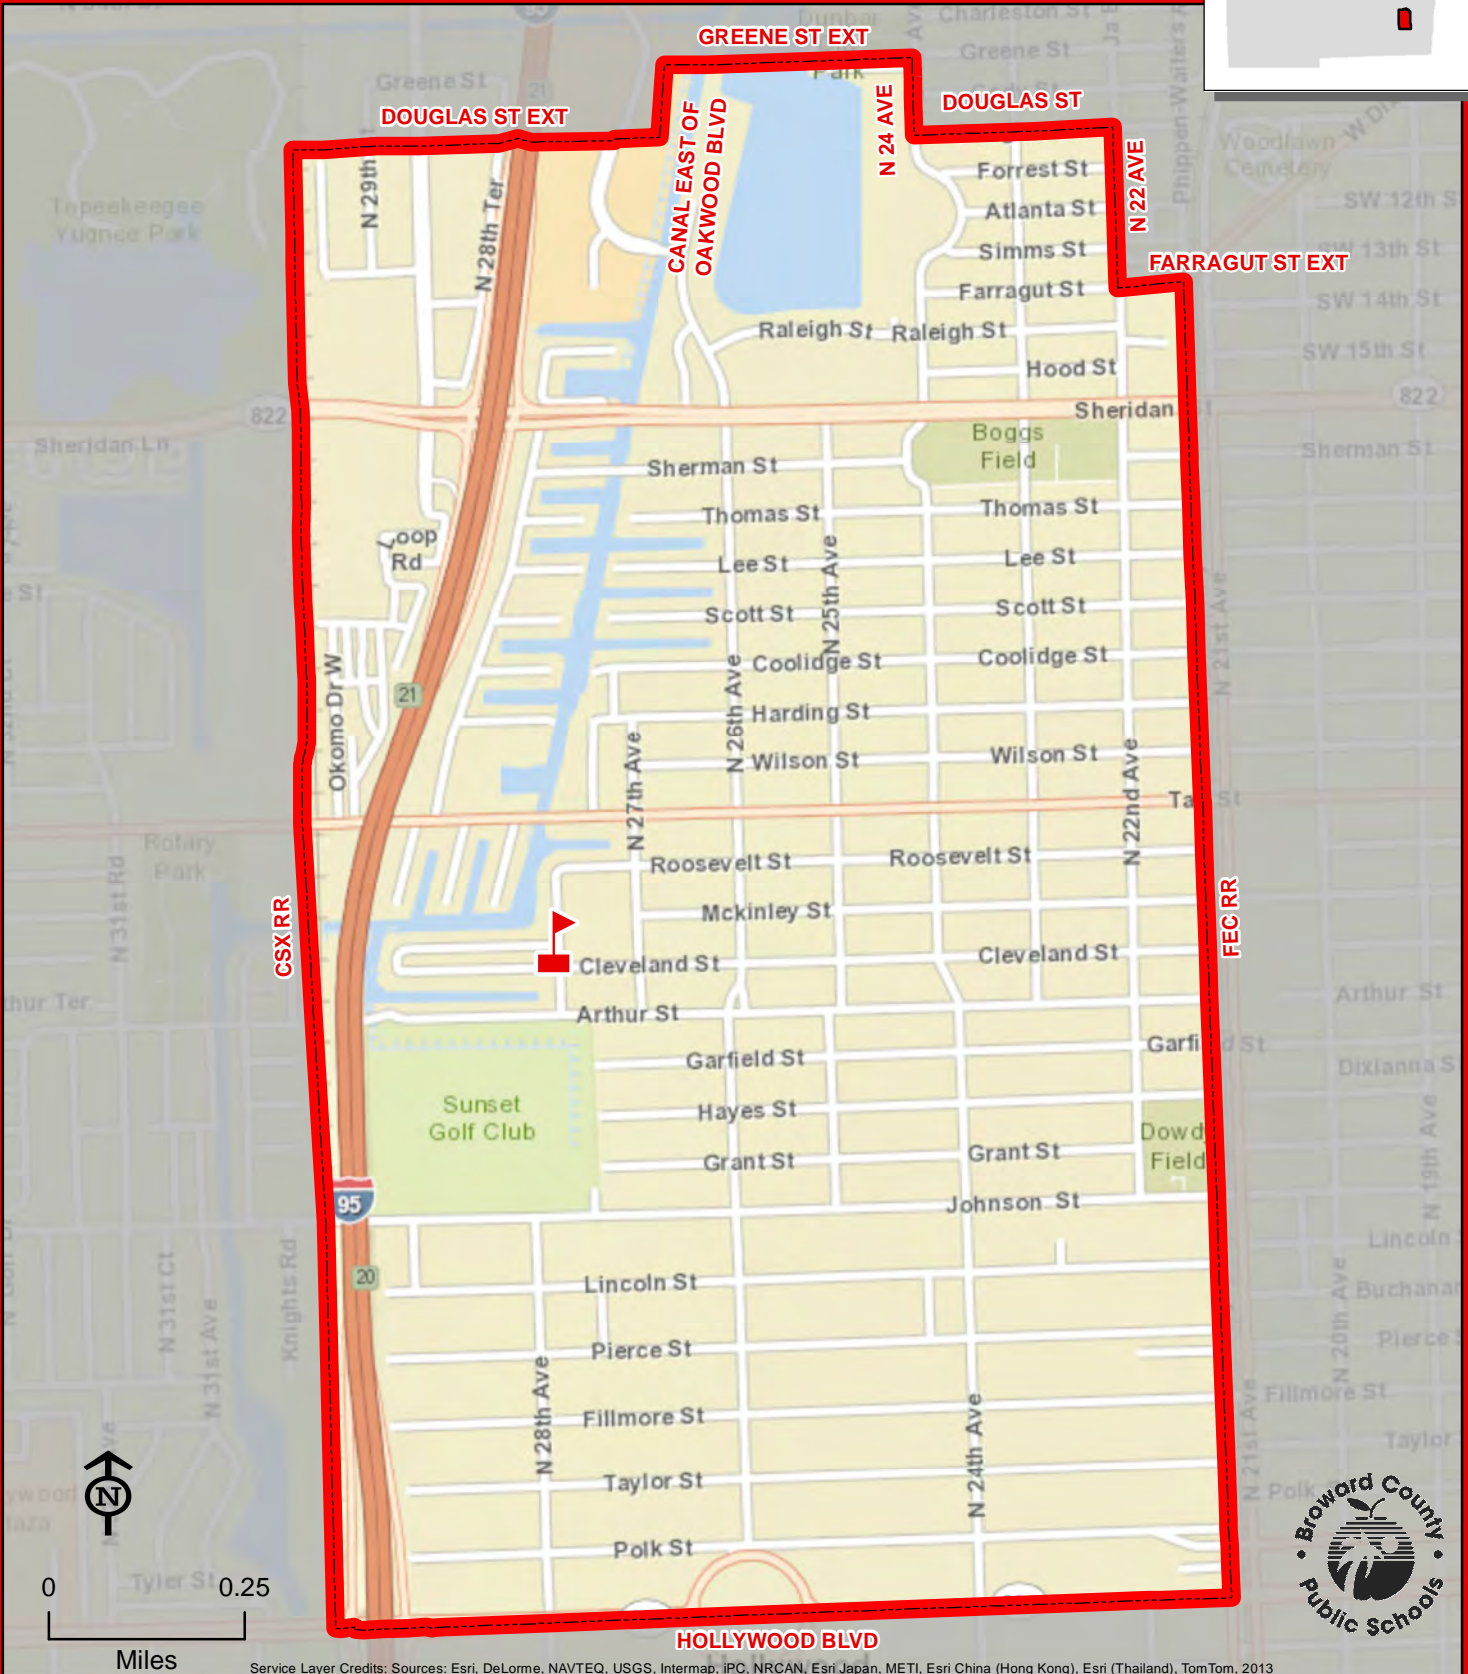

1507 N 28 AVENUE
HOLLYWOOD, FLORIDA 33020
754-323-6700

OAKRIDGE

THIS MAP IS FOR CONCEPTUAL PURPOSES ONLY AND SHOULD NOT BE USED FOR LEGAL BOUNDARY DETERMINATIONS

ORANGE BROOK ELEMENTARY SCHOOL

715 S 46 AVENUE
HOLLYWOOD, FLORIDA 33021
754-323-6750