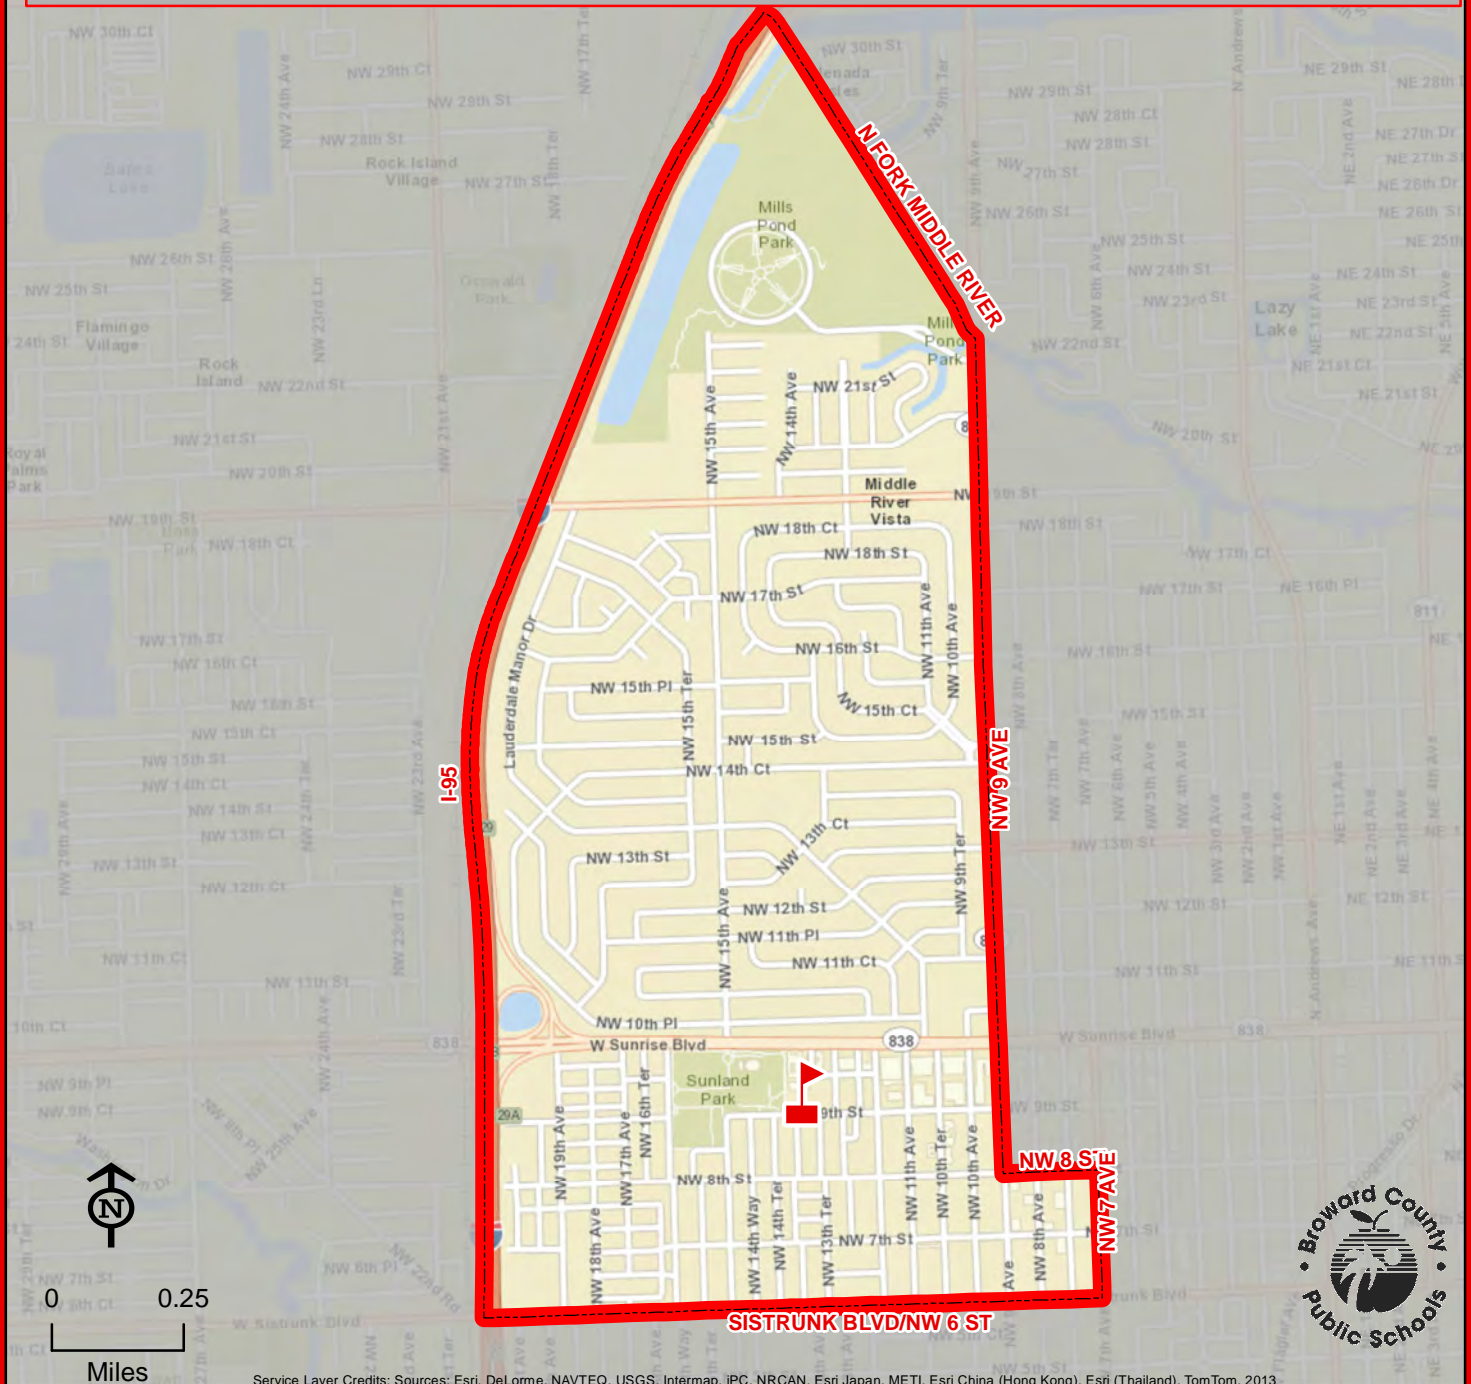

Kindergarten through third grade students residing within the Sunland Park Academy attendance area attend Sunland Park Academy. Fourth and fifth grade students residing within the Sunland Park Academy attendance area attend North Fork Elementary School, Thurgood Marshall Elementary School, or Walker Elementary School, depending on address.