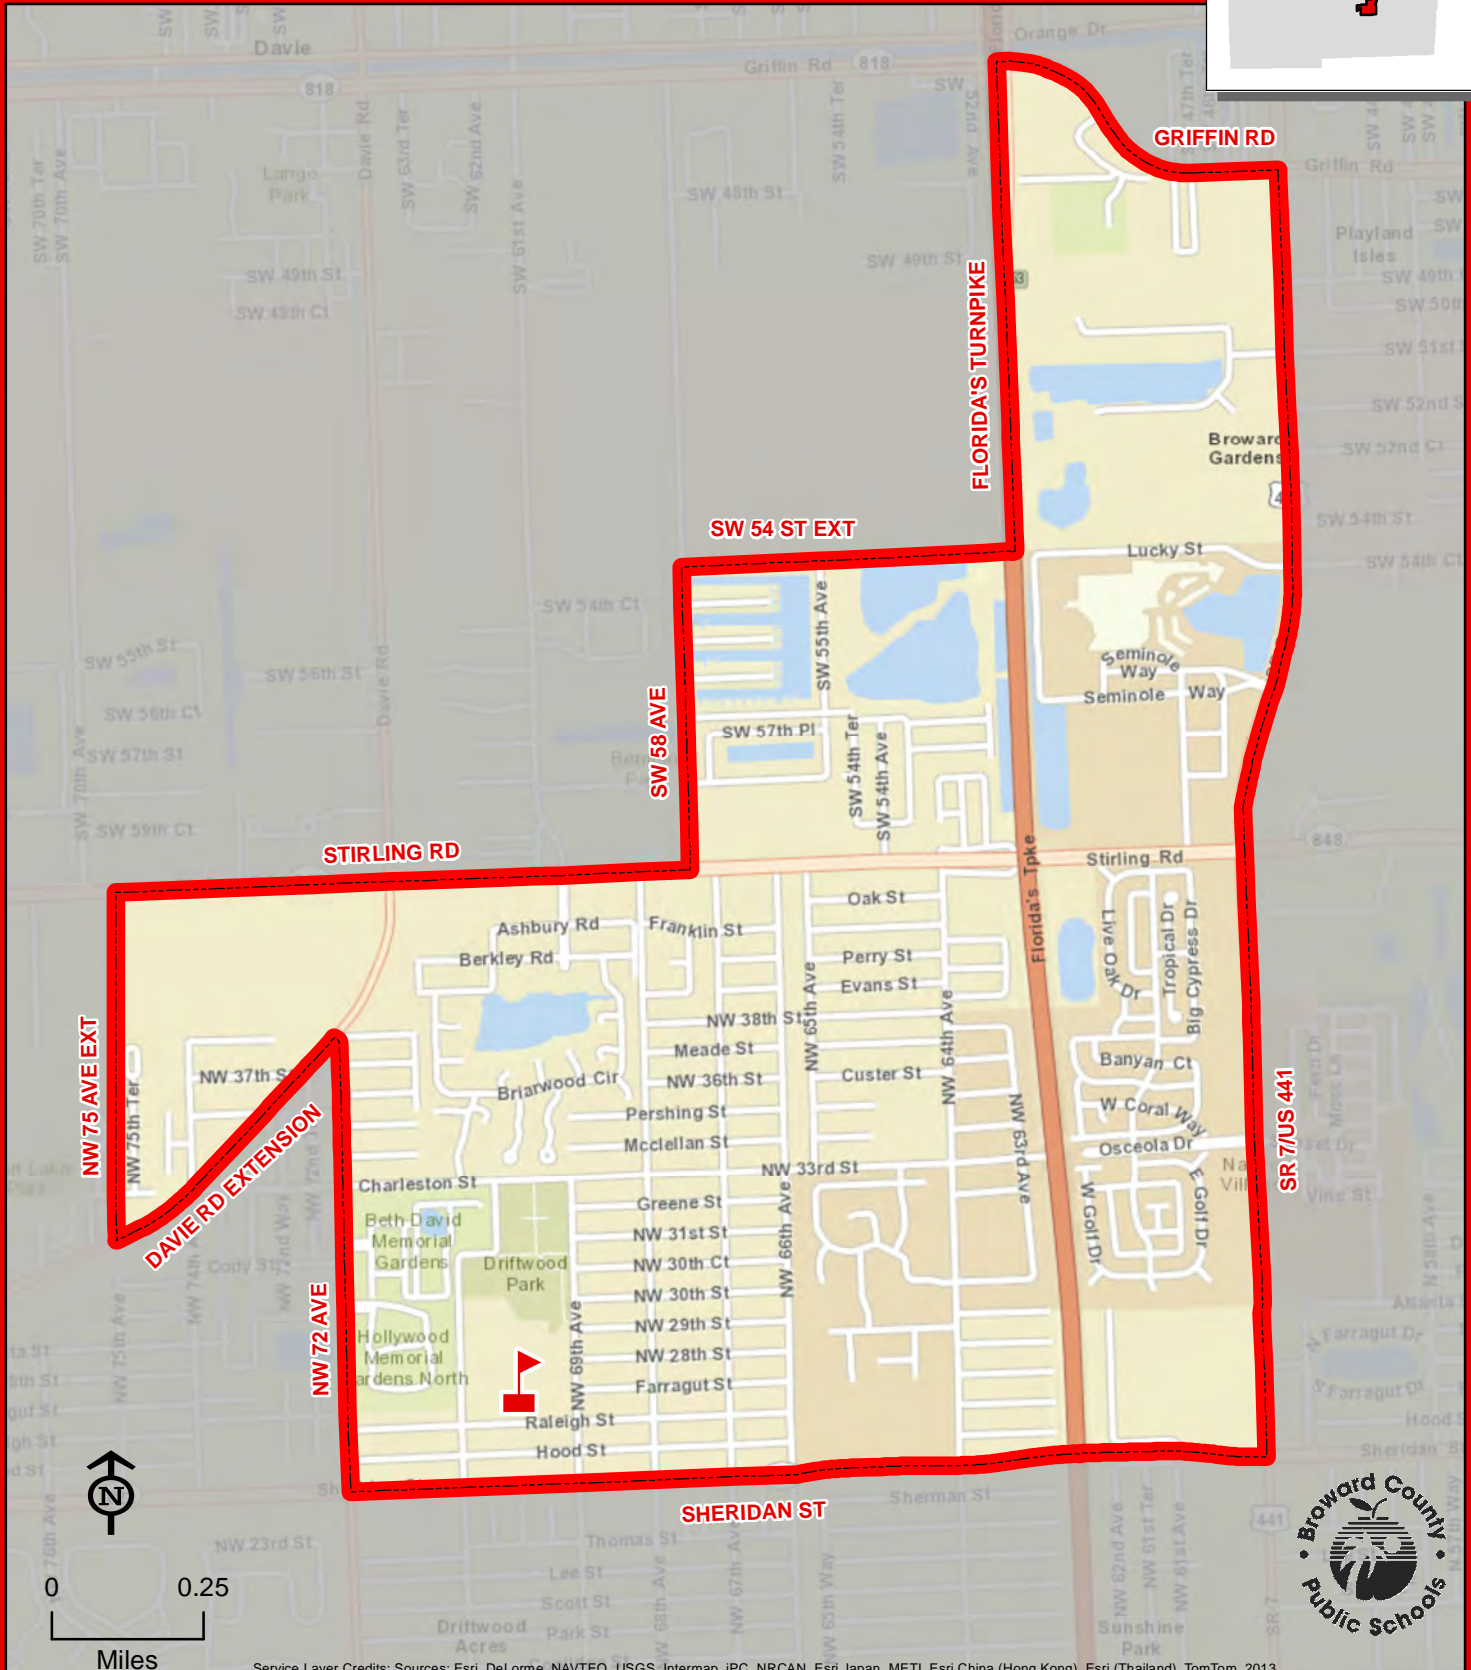

DRIFTWOOD ELEMENTARY SCHOOL

2700 NW 69 AVENUE
HOLLYWOOD, FLORIDA 33024
754-323-5450

DRIFTWOOD

THIS MAP IS FOR CONCEPTUAL PURPOSES ONLY AND SHOULD NOT BE USED FOR LEGAL BOUNDARY DETERMINATIONS