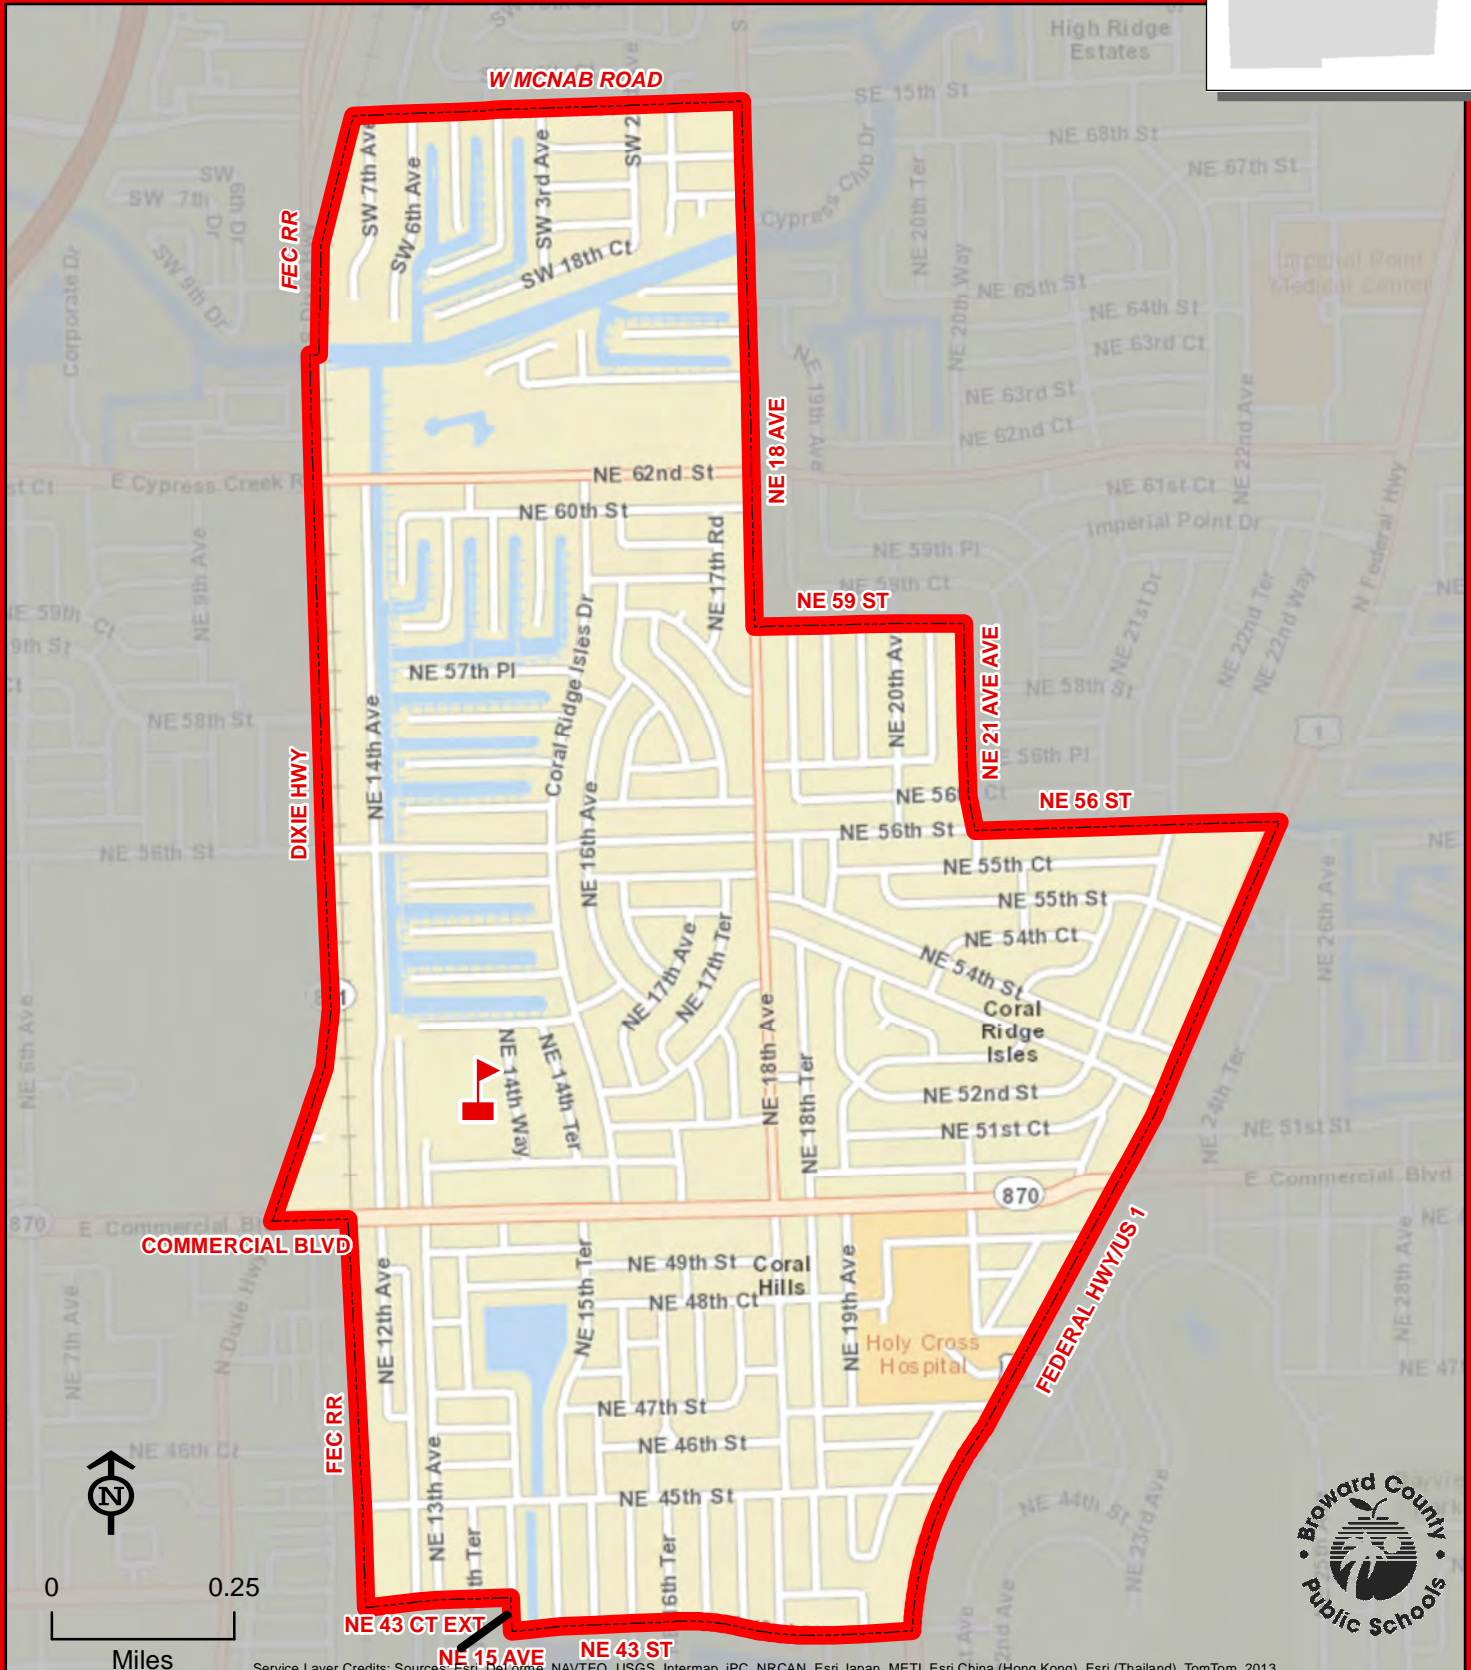

FLORANADA ELEMENTARY SCHOOL

5251 NE 14 WAY
FORT LAUDERDALE, FLORIDA 33334
754-322-6350

FLORANADA

THIS MAP IS FOR CONCEPTUAL PURPOSES ONLY AND SHOULD NOT BE USED FOR LEGAL BOUNDARY DETERMINATIONS