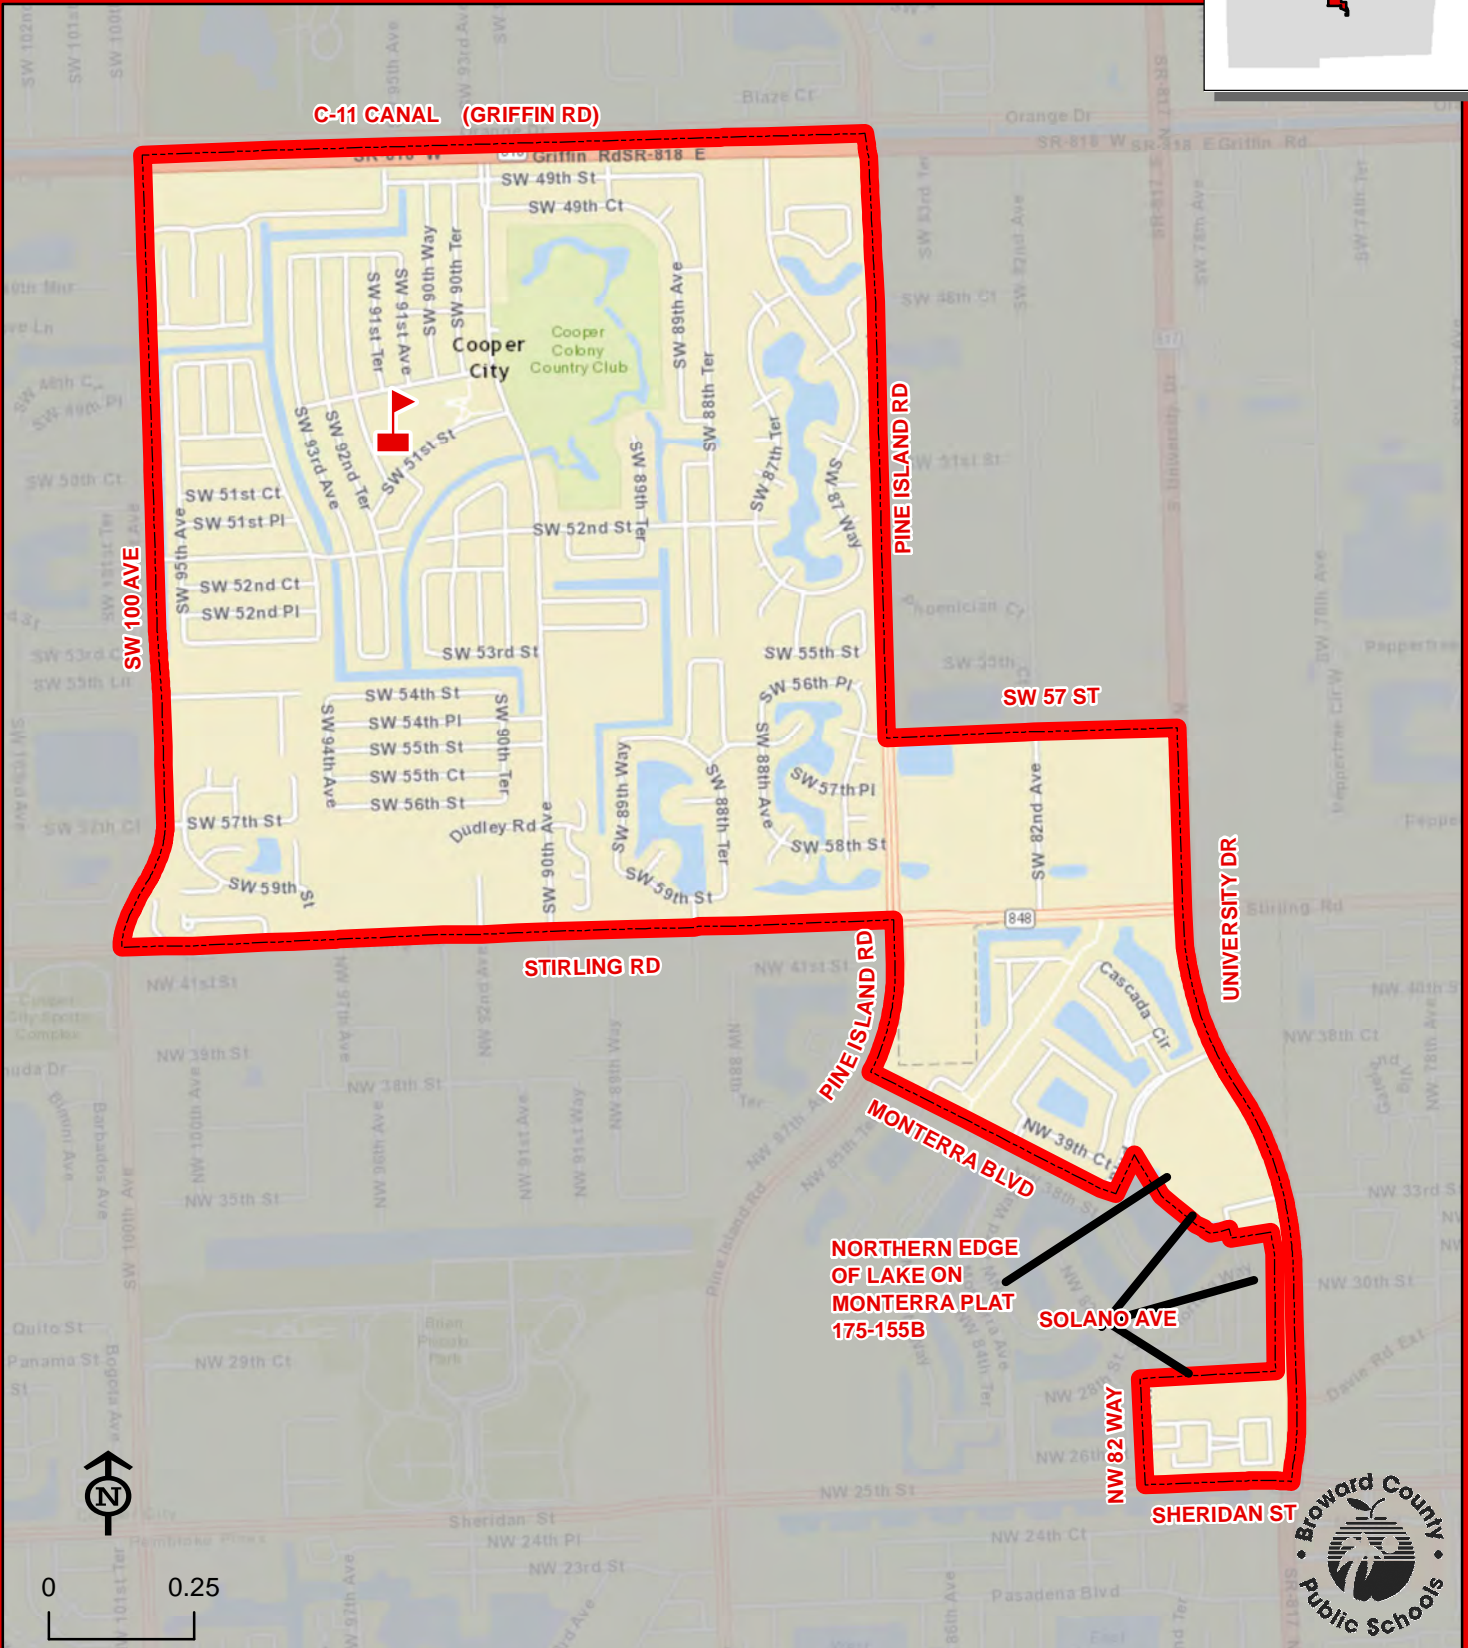

COOPER CITY ELEMENTARY SCHOOL

5080 SW 92 AVENUE
COOPER CITY, FLORIDA 33328
754-323-5200

COOPER CITY

Service Layer Credits: Sources: Esri, HERE, DeLorme, USGS, Intermap, increment P Corp., NRCAN, Esri Japan, METI, Esri China (Hong Kong), Esri (Thailand), TomTom, MapmyIndia, © OpenStreetMap contributors, and the GIS User Community

THIS MAP IS FOR CONCEPTUAL PURPOSES ONLY AND SHOULD NOT BE USED FOR LEGAL BOUNDARY DETERMINATIONS