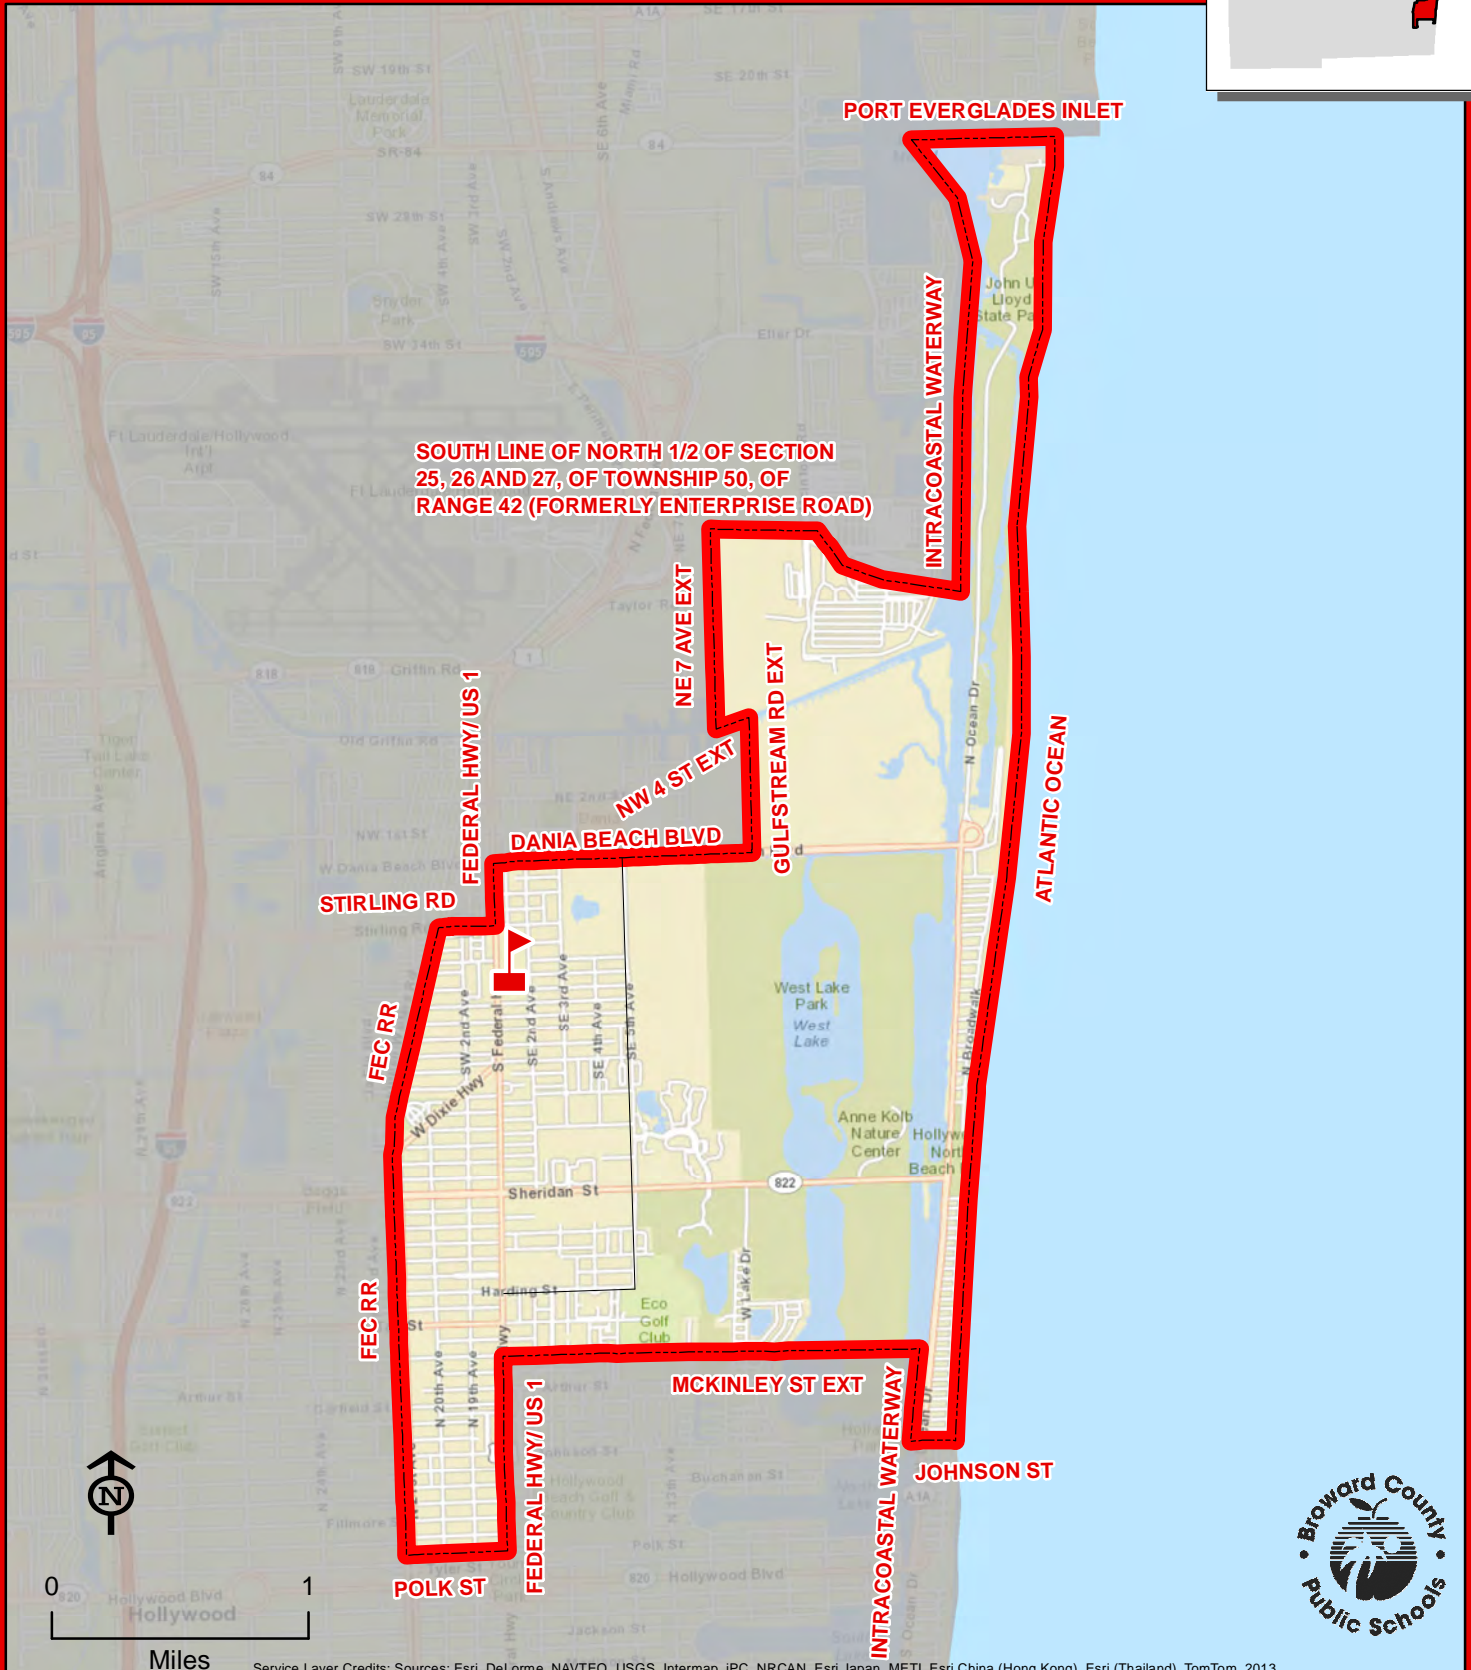

DANIA ELEMENTARY SCHOOL

300 SE 2 AVENUE
DANIA BEACH, FLORIDA 33004
754-323-5350

DANIA

Service Layer Credits: Sources: Esri, DeLorme, NAVTEQ, USGS, Intermap, iPC, NRCAN, Esri Japan, METI, Esri China (Hong Kong), Esri (Thailand), TomTom, 2013

THIS MAP IS FOR CONCEPTUAL PURPOSES ONLY AND SHOULD NOT BE USED FOR LEGAL BOUNDARY DETERMINATIONS