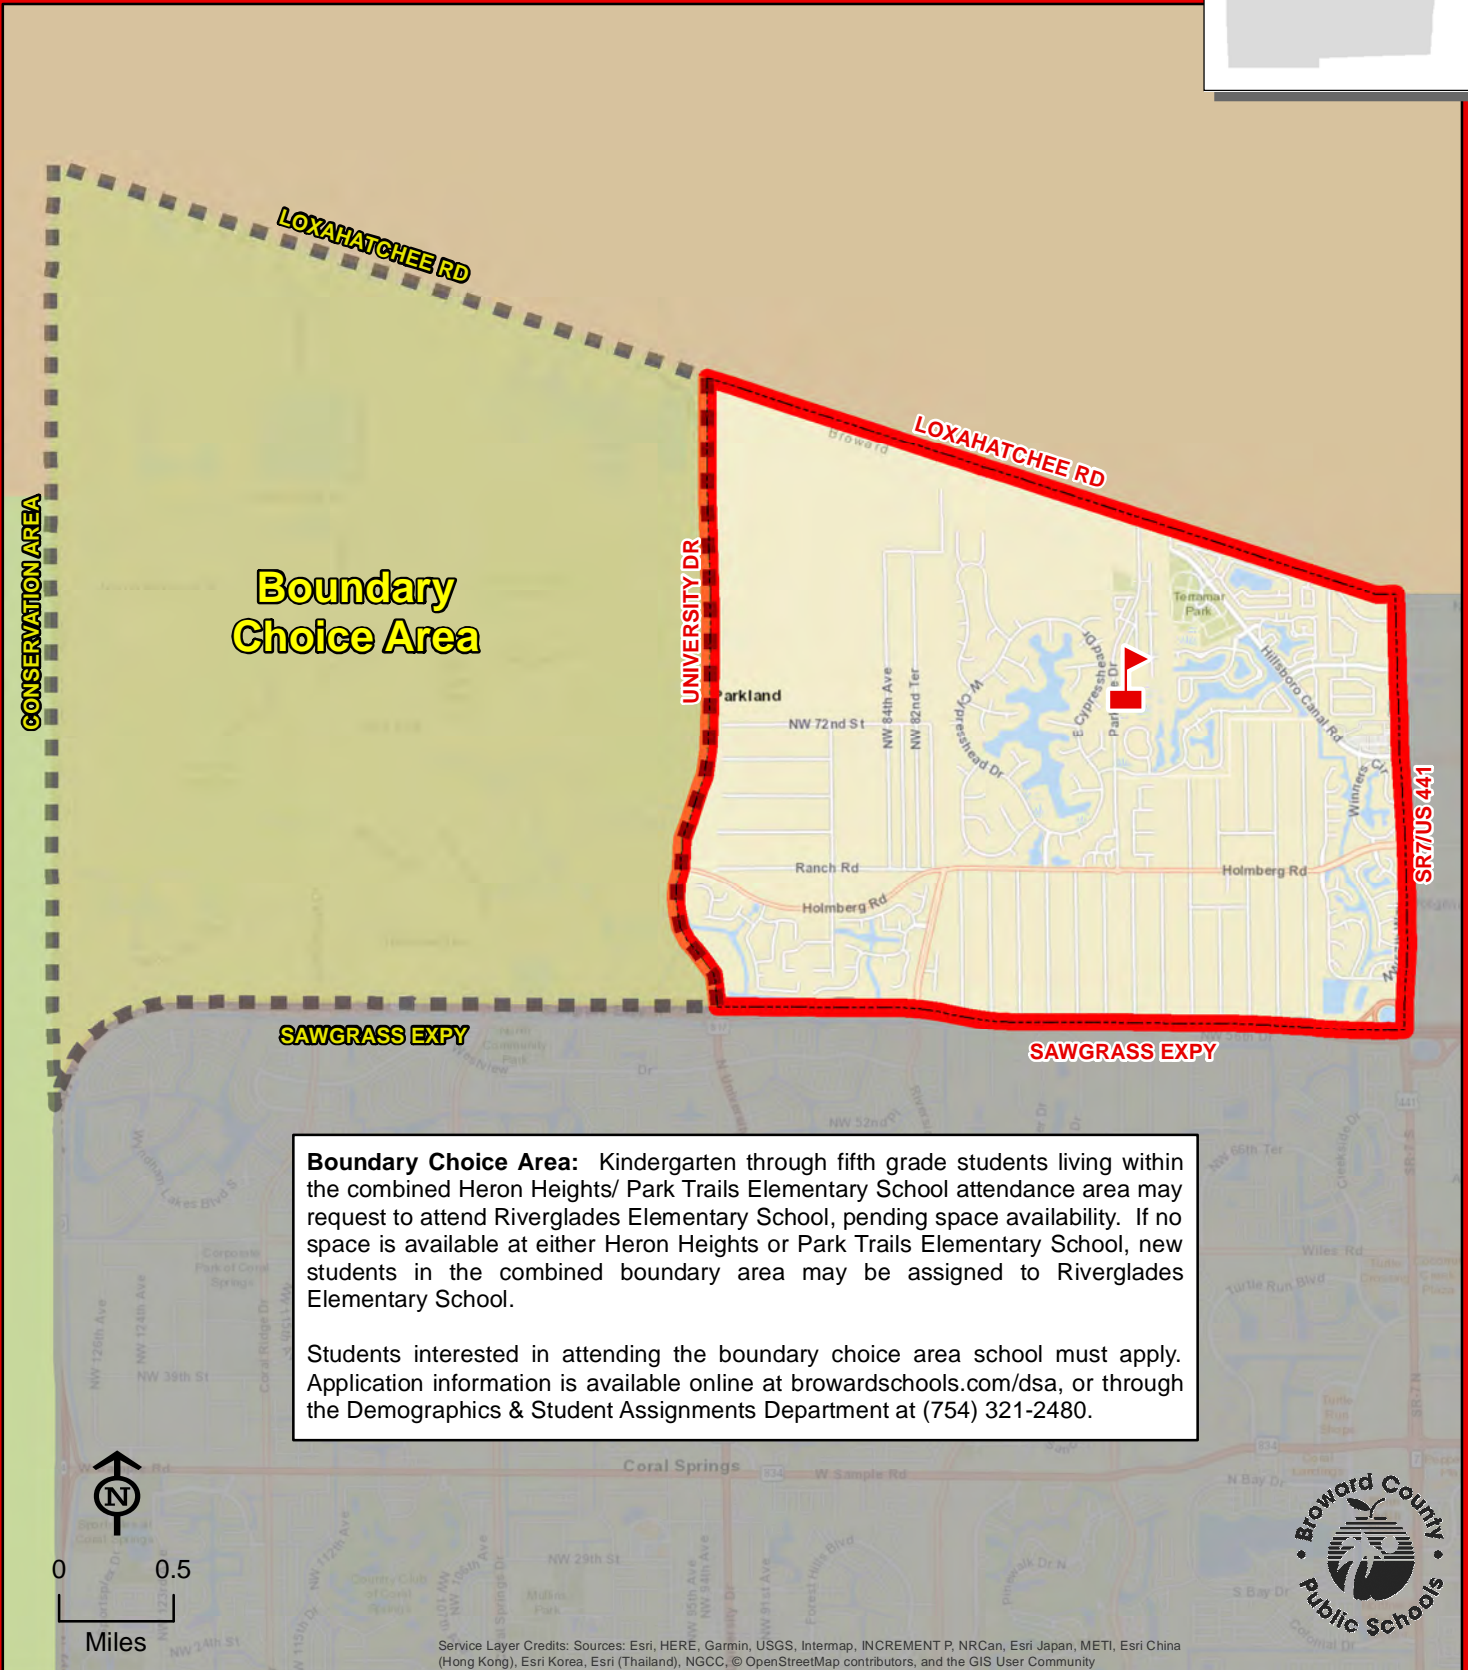

RIVERGLADES ELEMENTARY SCHOOL

7400 PARKSIDE DRIVE
PARKLAND, FLORIDA 33067
754-322-8200

RIVERGLADES

THIS MAP IS FOR CONCEPTUAL PURPOSES ONLY AND SHOULD NOT BE USED FOR LEGAL BOUNDARY DETERMINATIONS