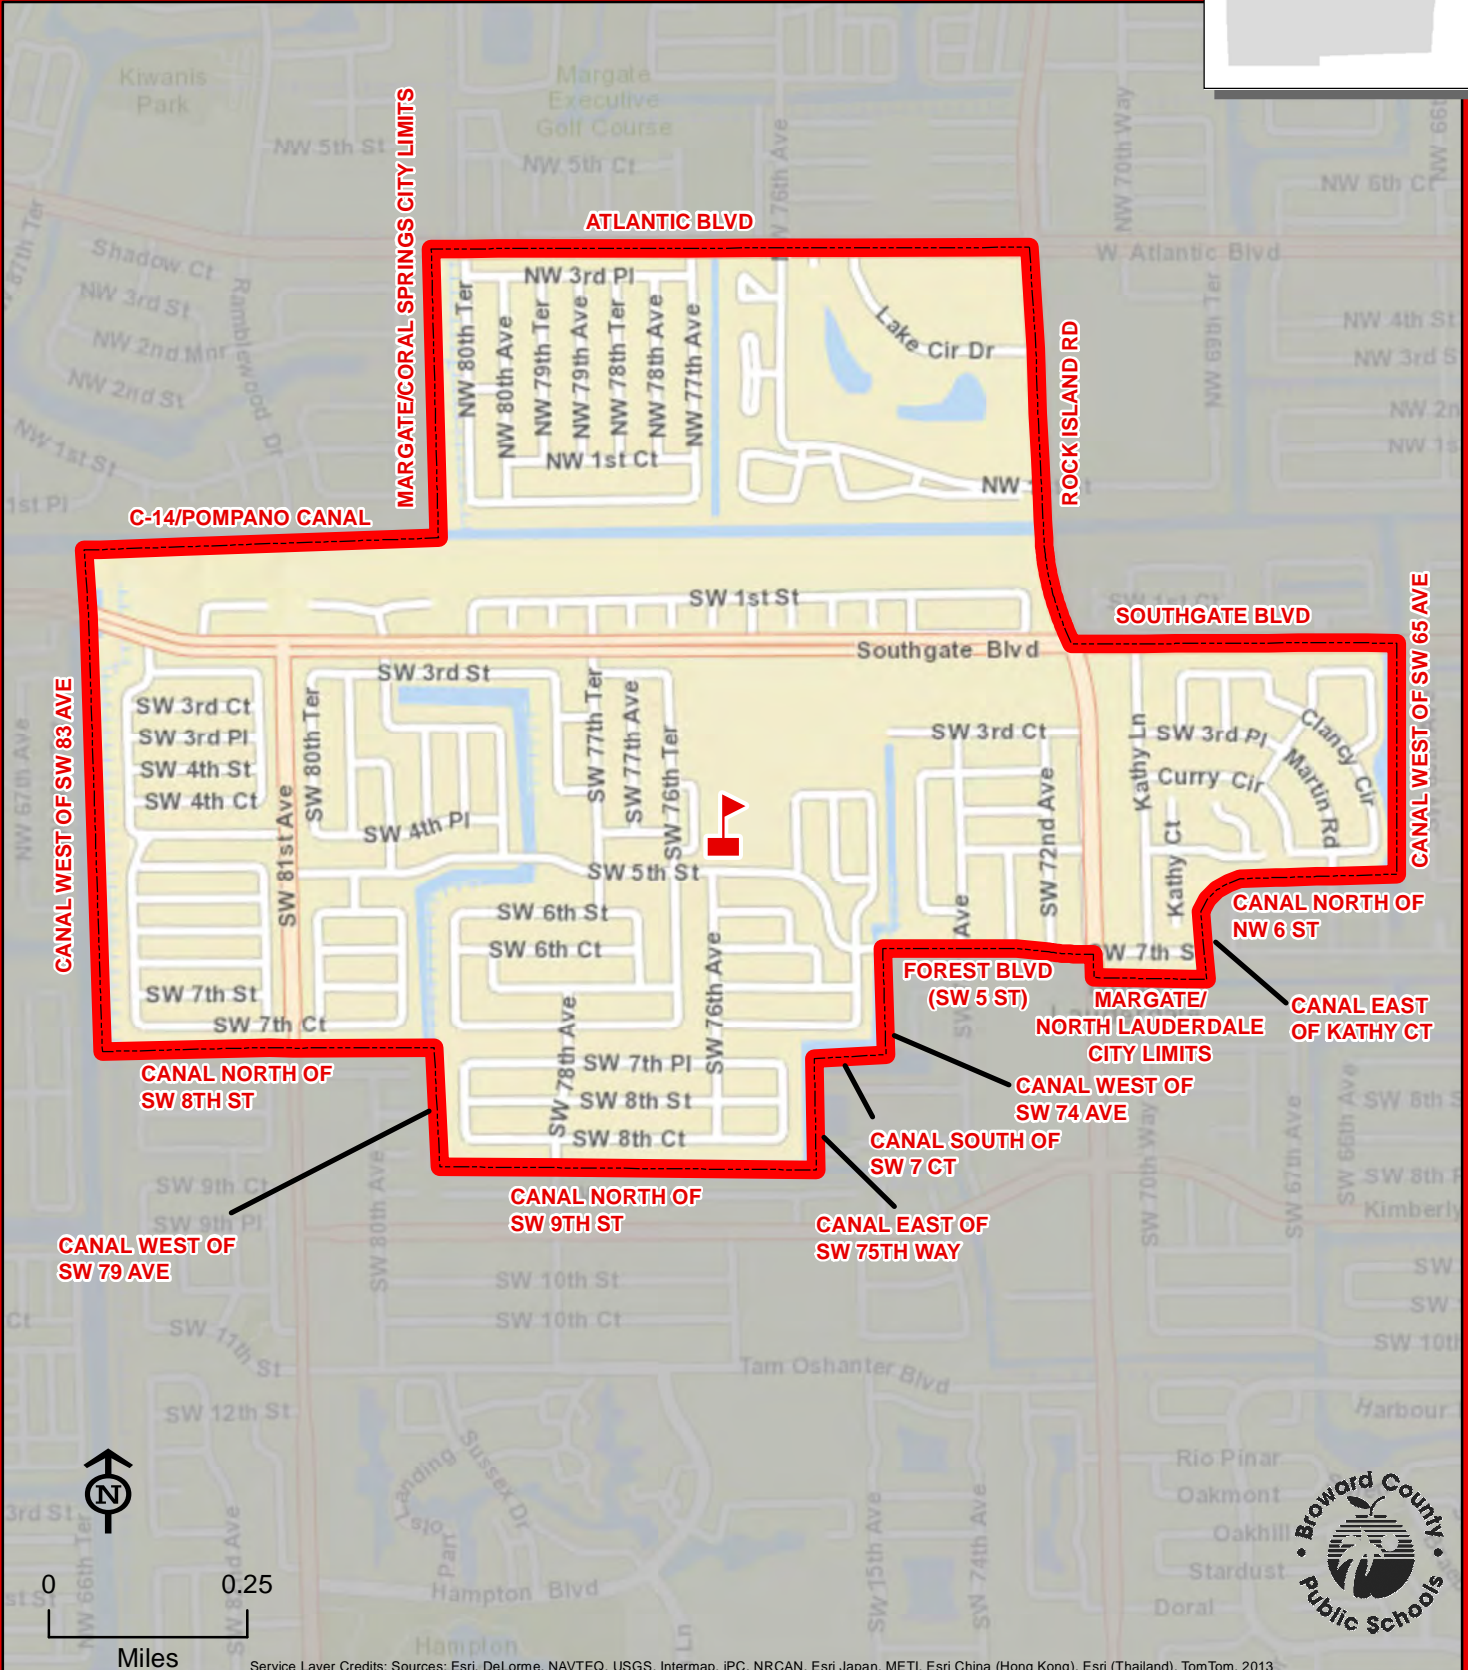

MORROW ELEMENTARY SCHOOL

408 SW 76 TERRACE
NORTH LAUDERDALE, FLORIDA 33068
754-322-7150

THIS MAP IS FOR CONCEPTUAL PURPOSES ONLY AND SHOULD NOT BE USED FOR LEGAL BOUNDARY DETERMINATIONS