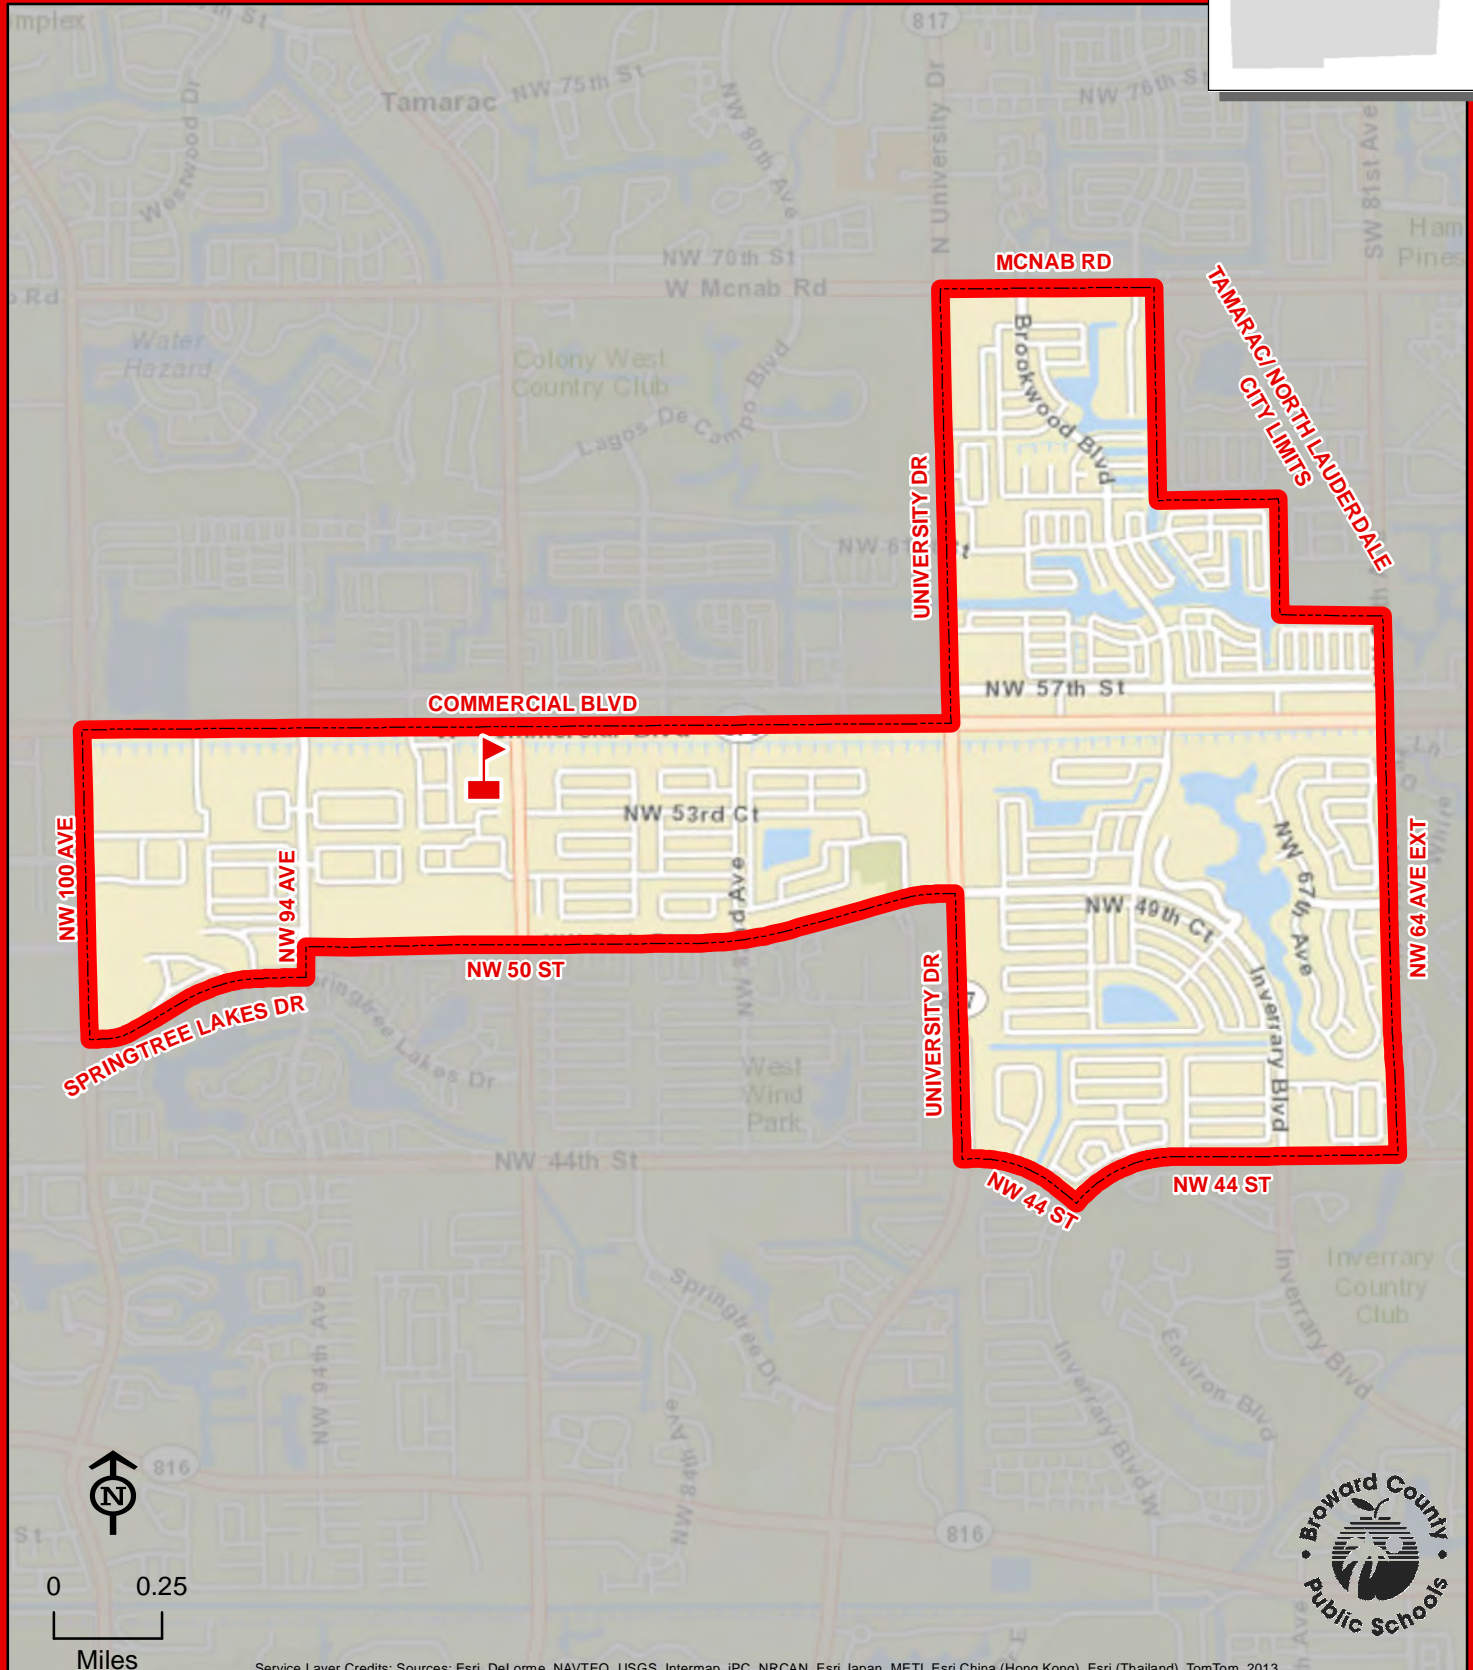

DISCOVERY ELEMENTARY SCHOOL

8800 NW 54 COURT
SUNRISE, FLORIDA 33351
754-322-9100

DISCOVERY

THIS MAP IS FOR CONCEPTUAL PURPOSES ONLY AND SHOULD NOT BE USED FOR LEGAL BOUNDARY DETERMINATIONS