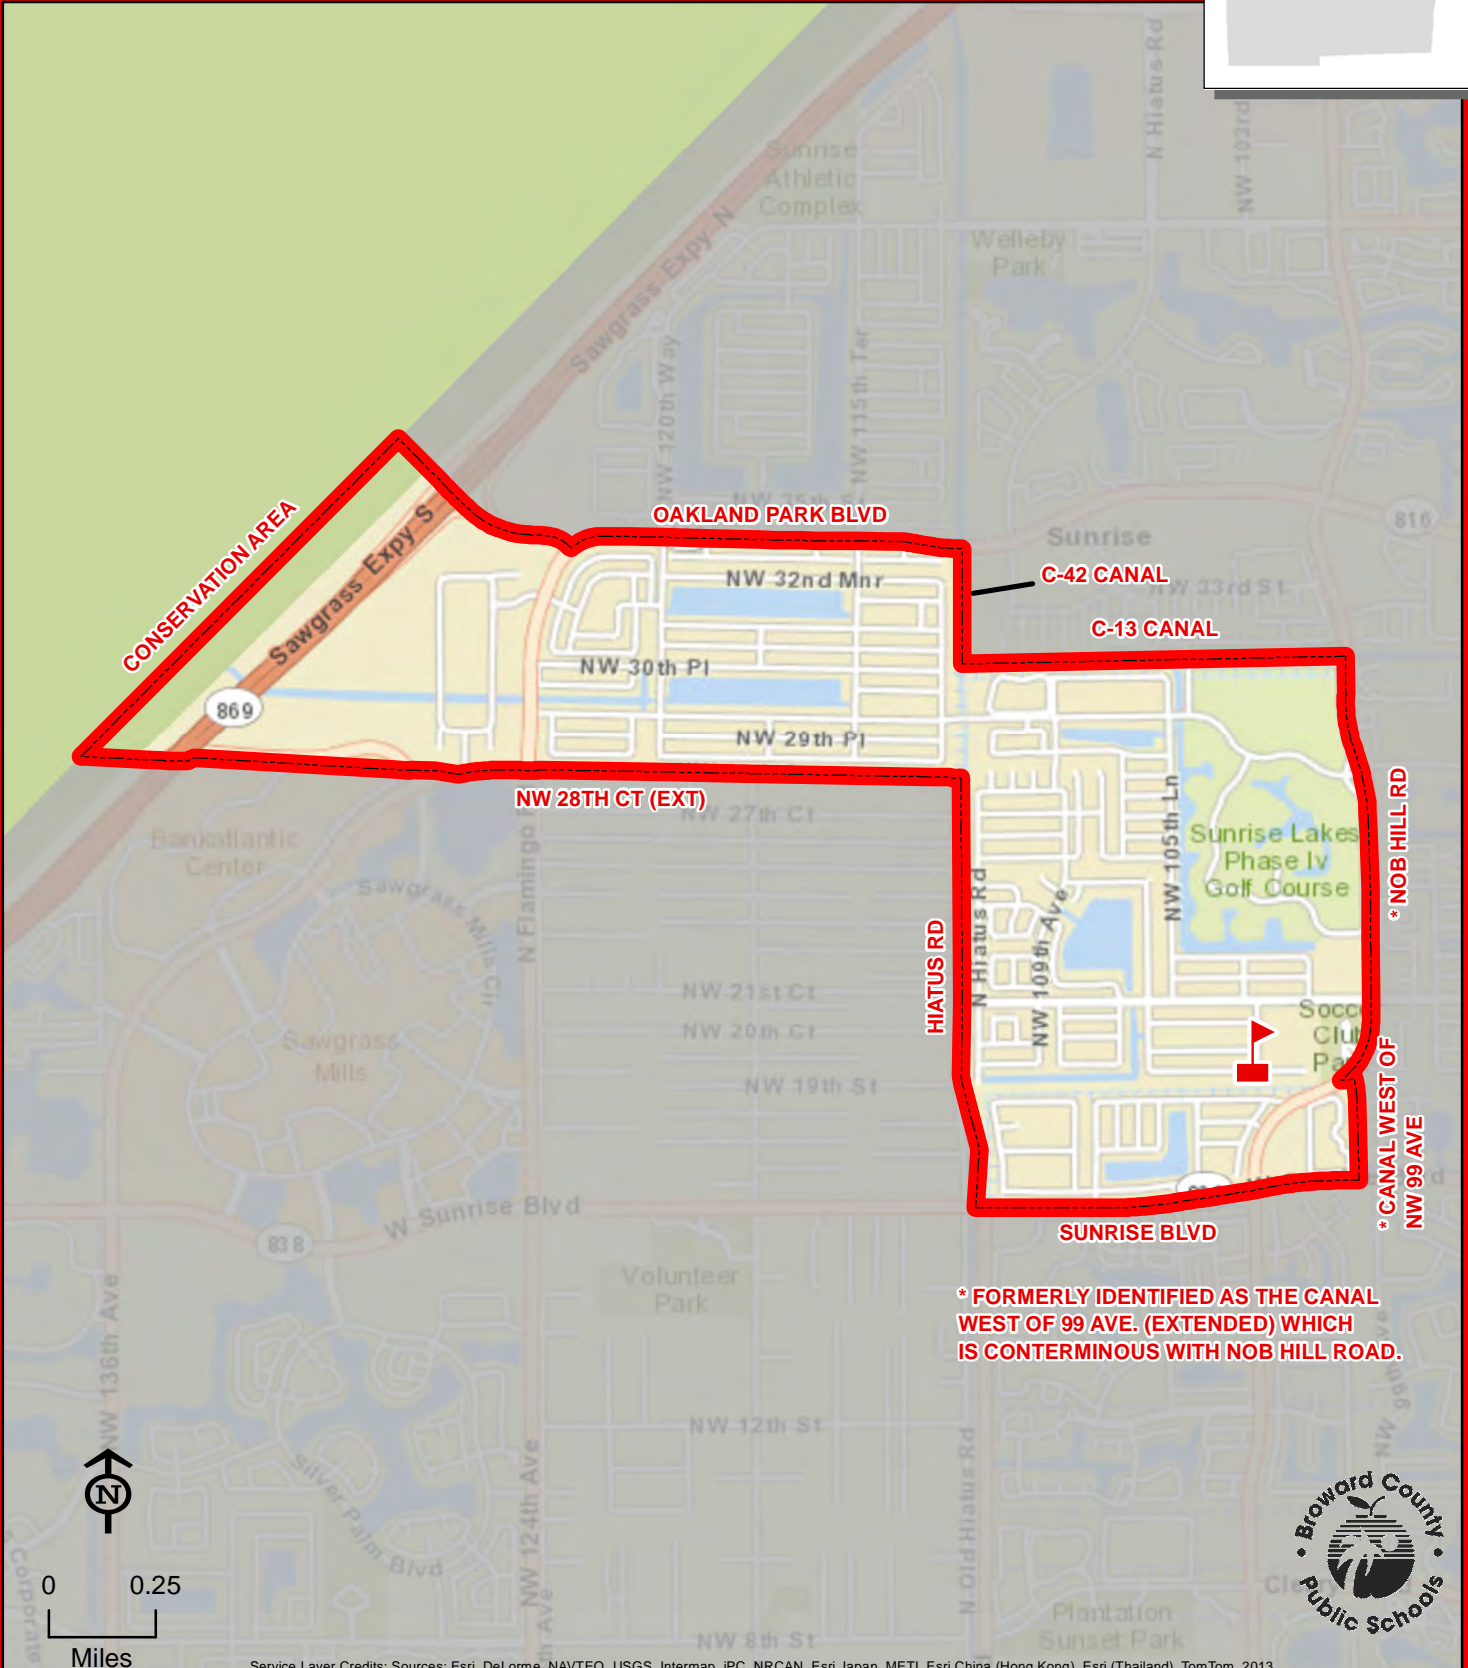

NOB HILL ELEMENTARY SCHOOL

2100 NW 104 AVENUE
SUNRISE, FLORIDA 33322
754-322-7200

NOB HILL

THIS MAP IS FOR CONCEPTUAL PURPOSES ONLY AND SHOULD NOT BE USED FOR LEGAL BOUNDARY DETERMINATIONS