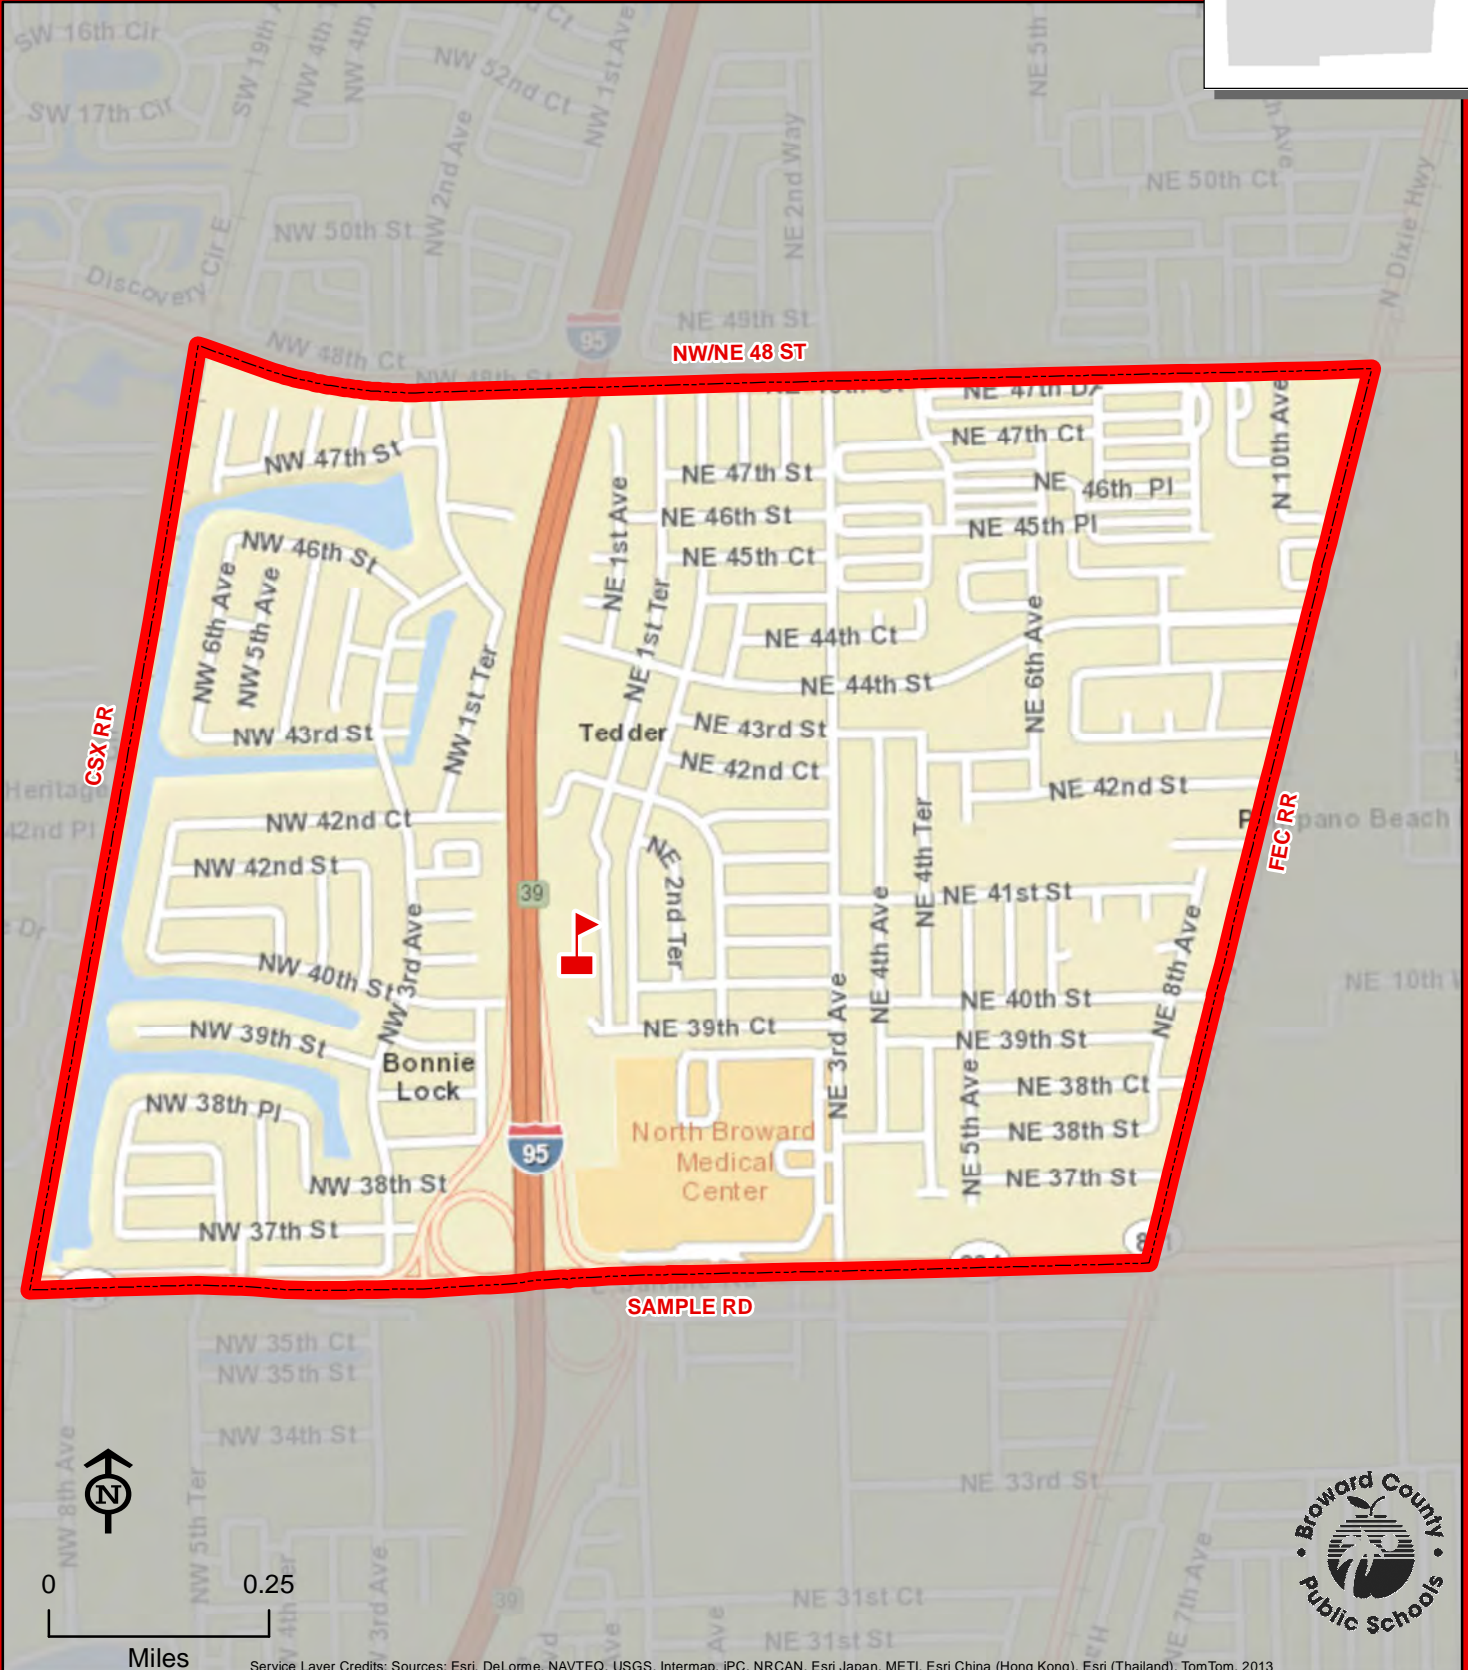

TEDDER ELEMENTARY SCHOOL

4157 NE 1 TERRACE
DEERFIELD BEACH, FLORIDA 33064
754-322-8650

TEDDER

THIS MAP IS FOR CONCEPTUAL PURPOSES ONLY AND SHOULD NOT BE USED FOR LEGAL BOUNDARY DETERMINATIONS