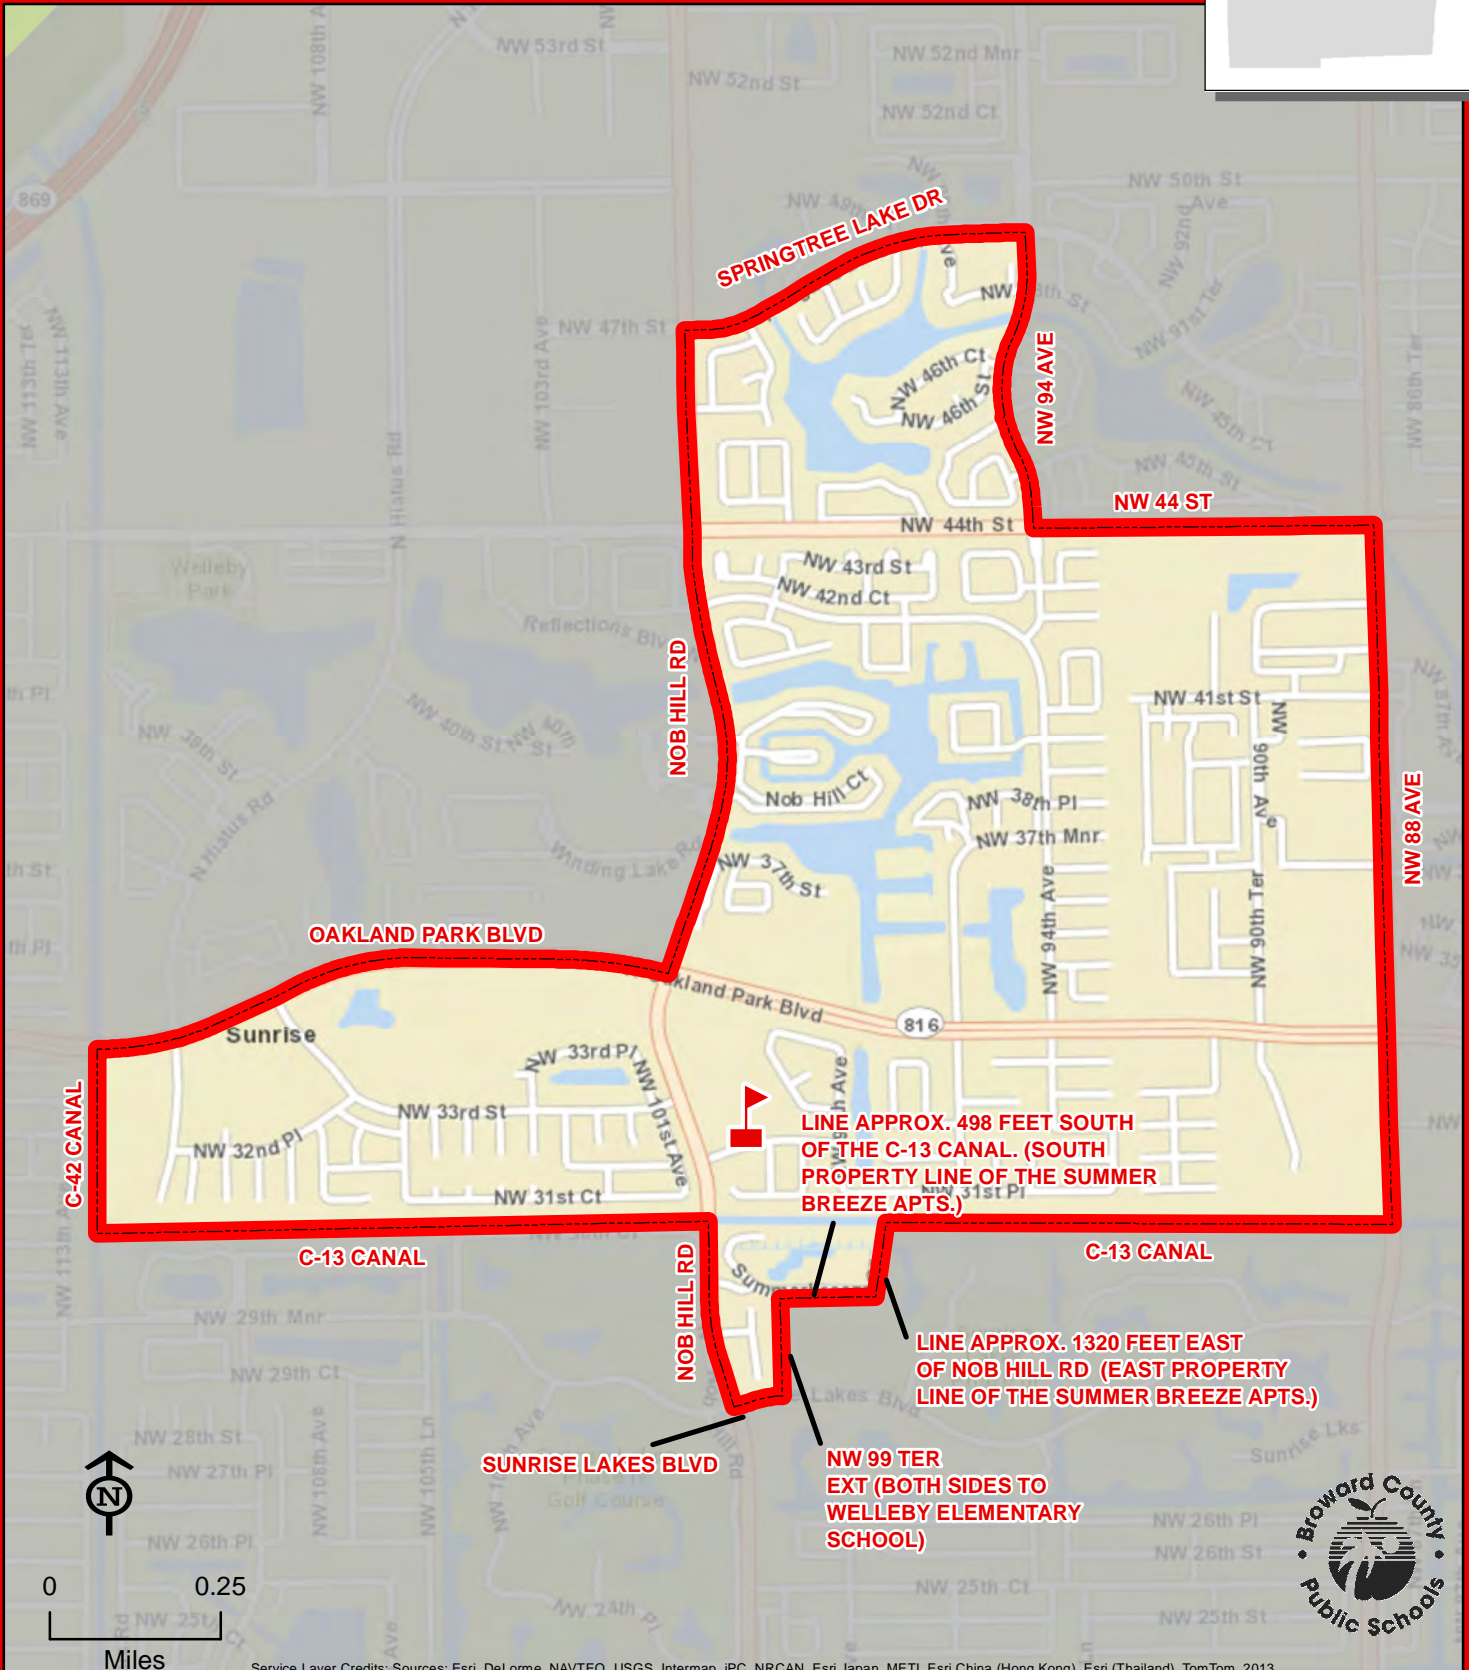

WELLEBY ELEMENTARY SCHOOL

3230 NOB HILL ROAD
SUNRISE, FLORIDA 33351
754-322-8850

WELLEBY

Service Layer Credits: Sources: Esri, DeLorme, NAVTEQ, USGS, Intermap, iPC, NRCAN, Esri Japan, METI, Esri China (Hong Kong), Esri (Thailand), TomTom, 2013
THIS MAP IS FOR CONCEPTUAL PURPOSES ONLY AND SHOULD NOT BE USED FOR LEGAL BOUNDARY DETERMINATIONS