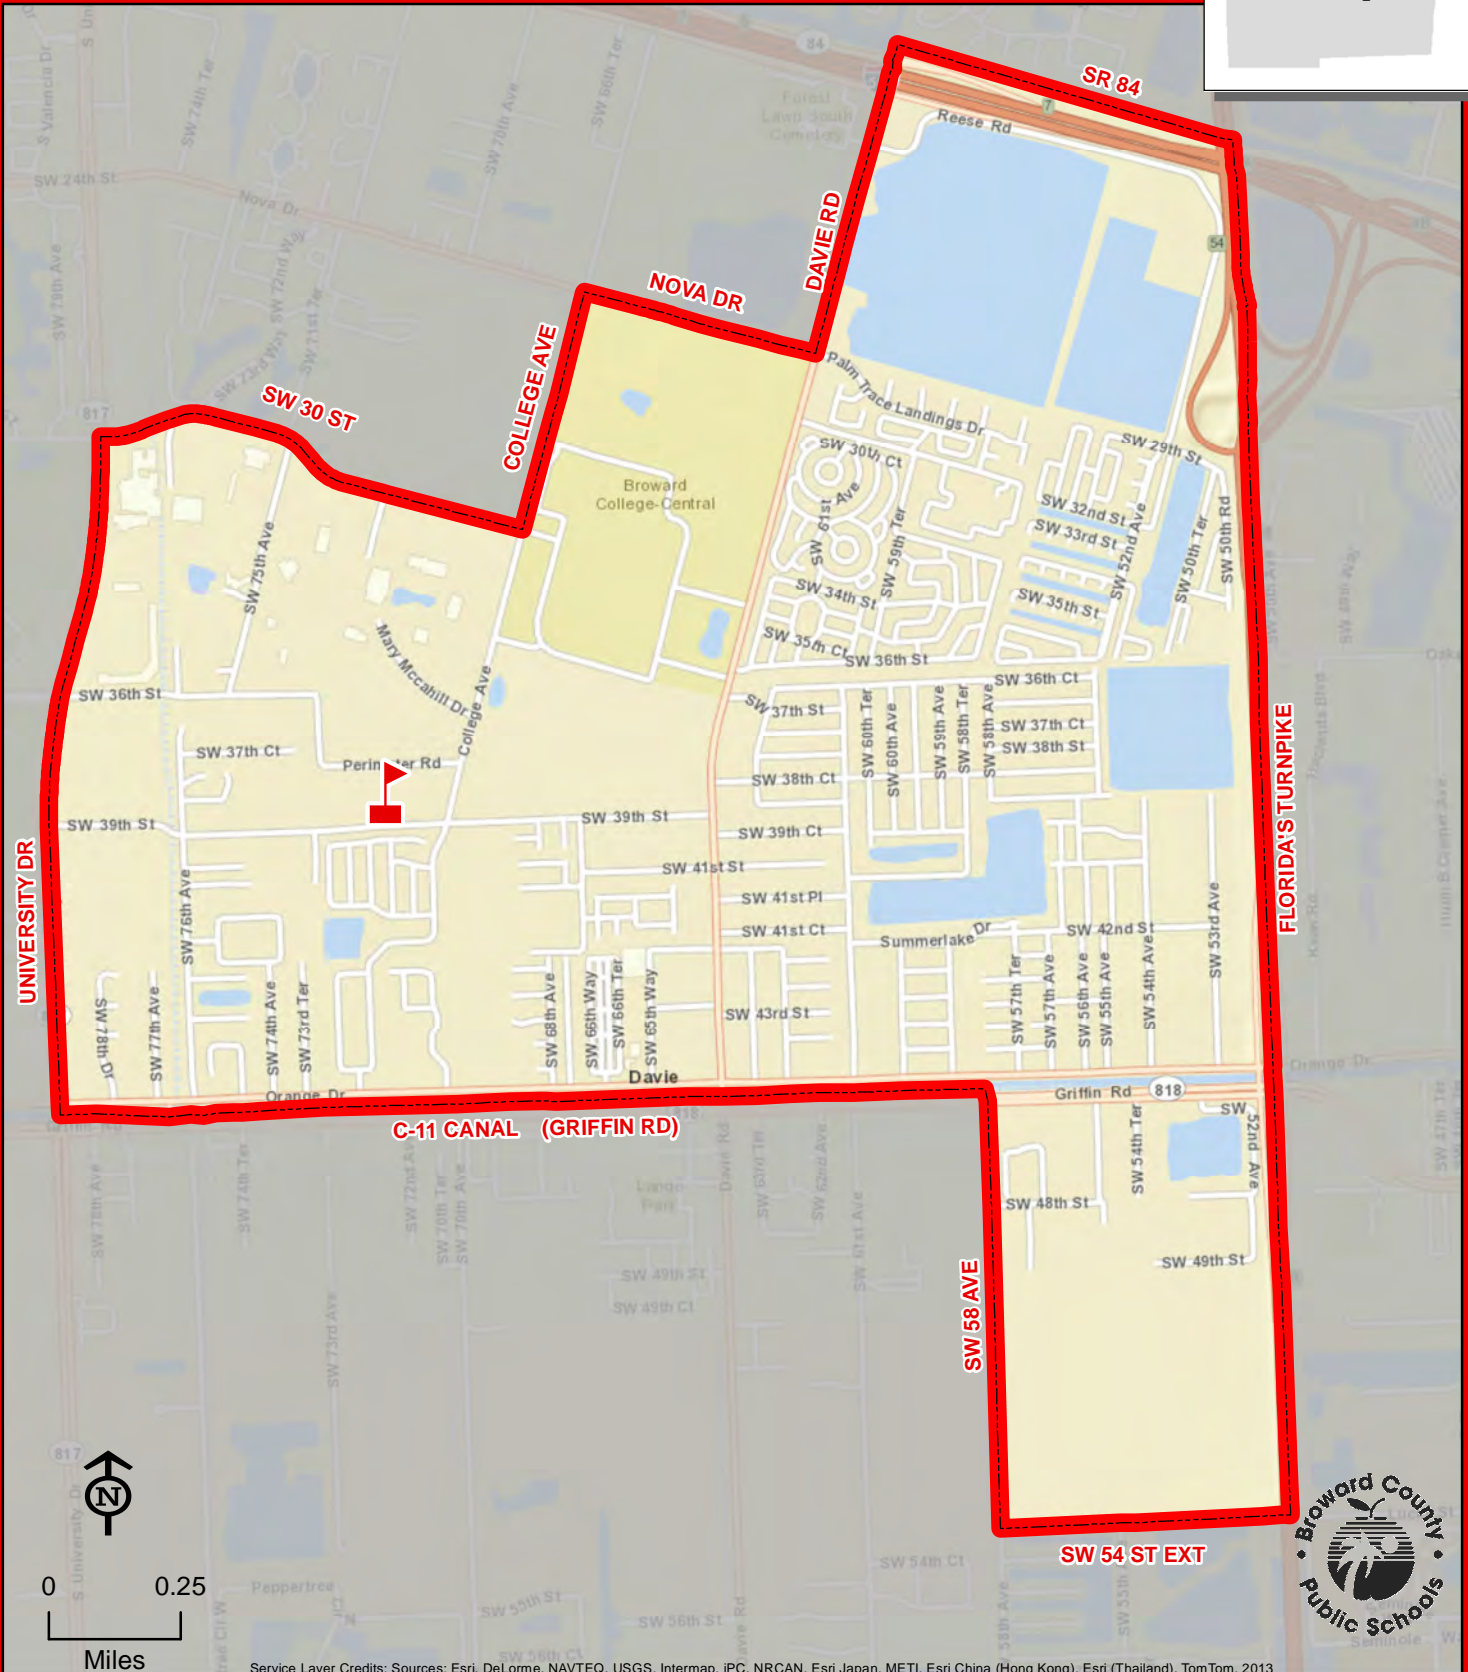

DAVIE ELEMENTARY SCHOOL

7025 SW 39 STREET
DAVIE, FLORIDA 33314
754-323-5400

FLORIDA'S TURNPIKE

DAVIE

THIS MAP IS FOR CONCEPTUAL PURPOSES ONLY AND SHOULD NOT BE USED FOR LEGAL BOUNDARY DETERMINATIONS