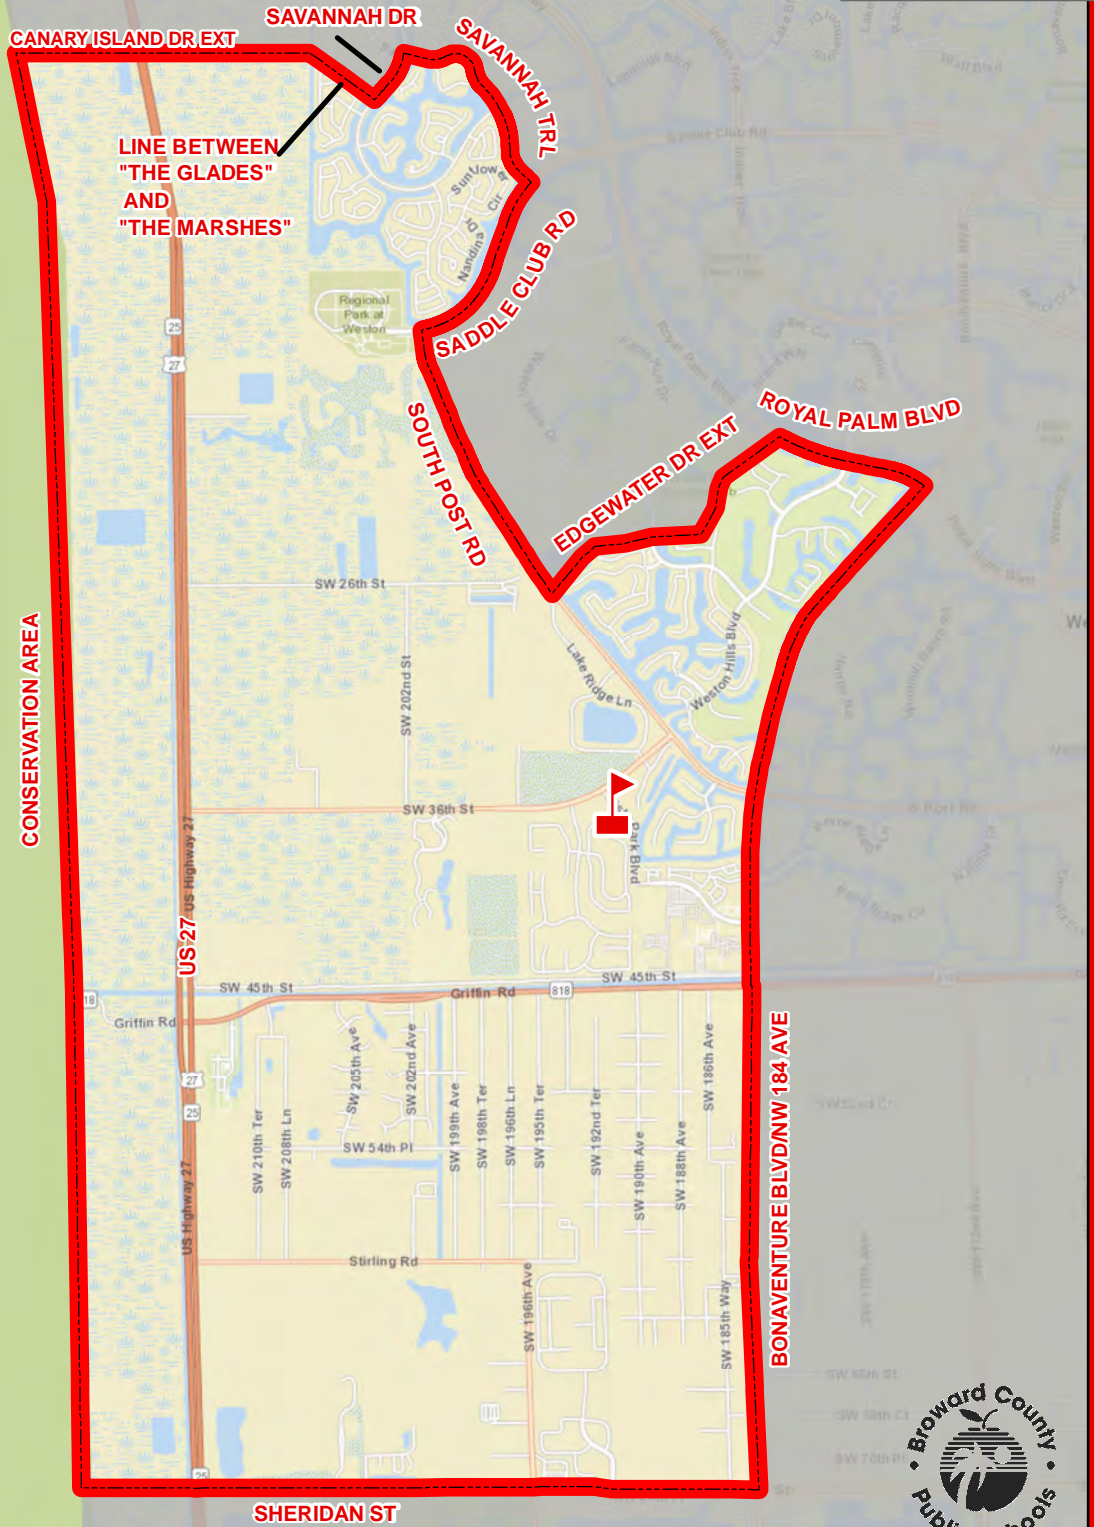

Elementary school students residing in the Conservation Area from the Miami-Dade County line to Interstate I-75 attend Chapel Trail Elementary School.