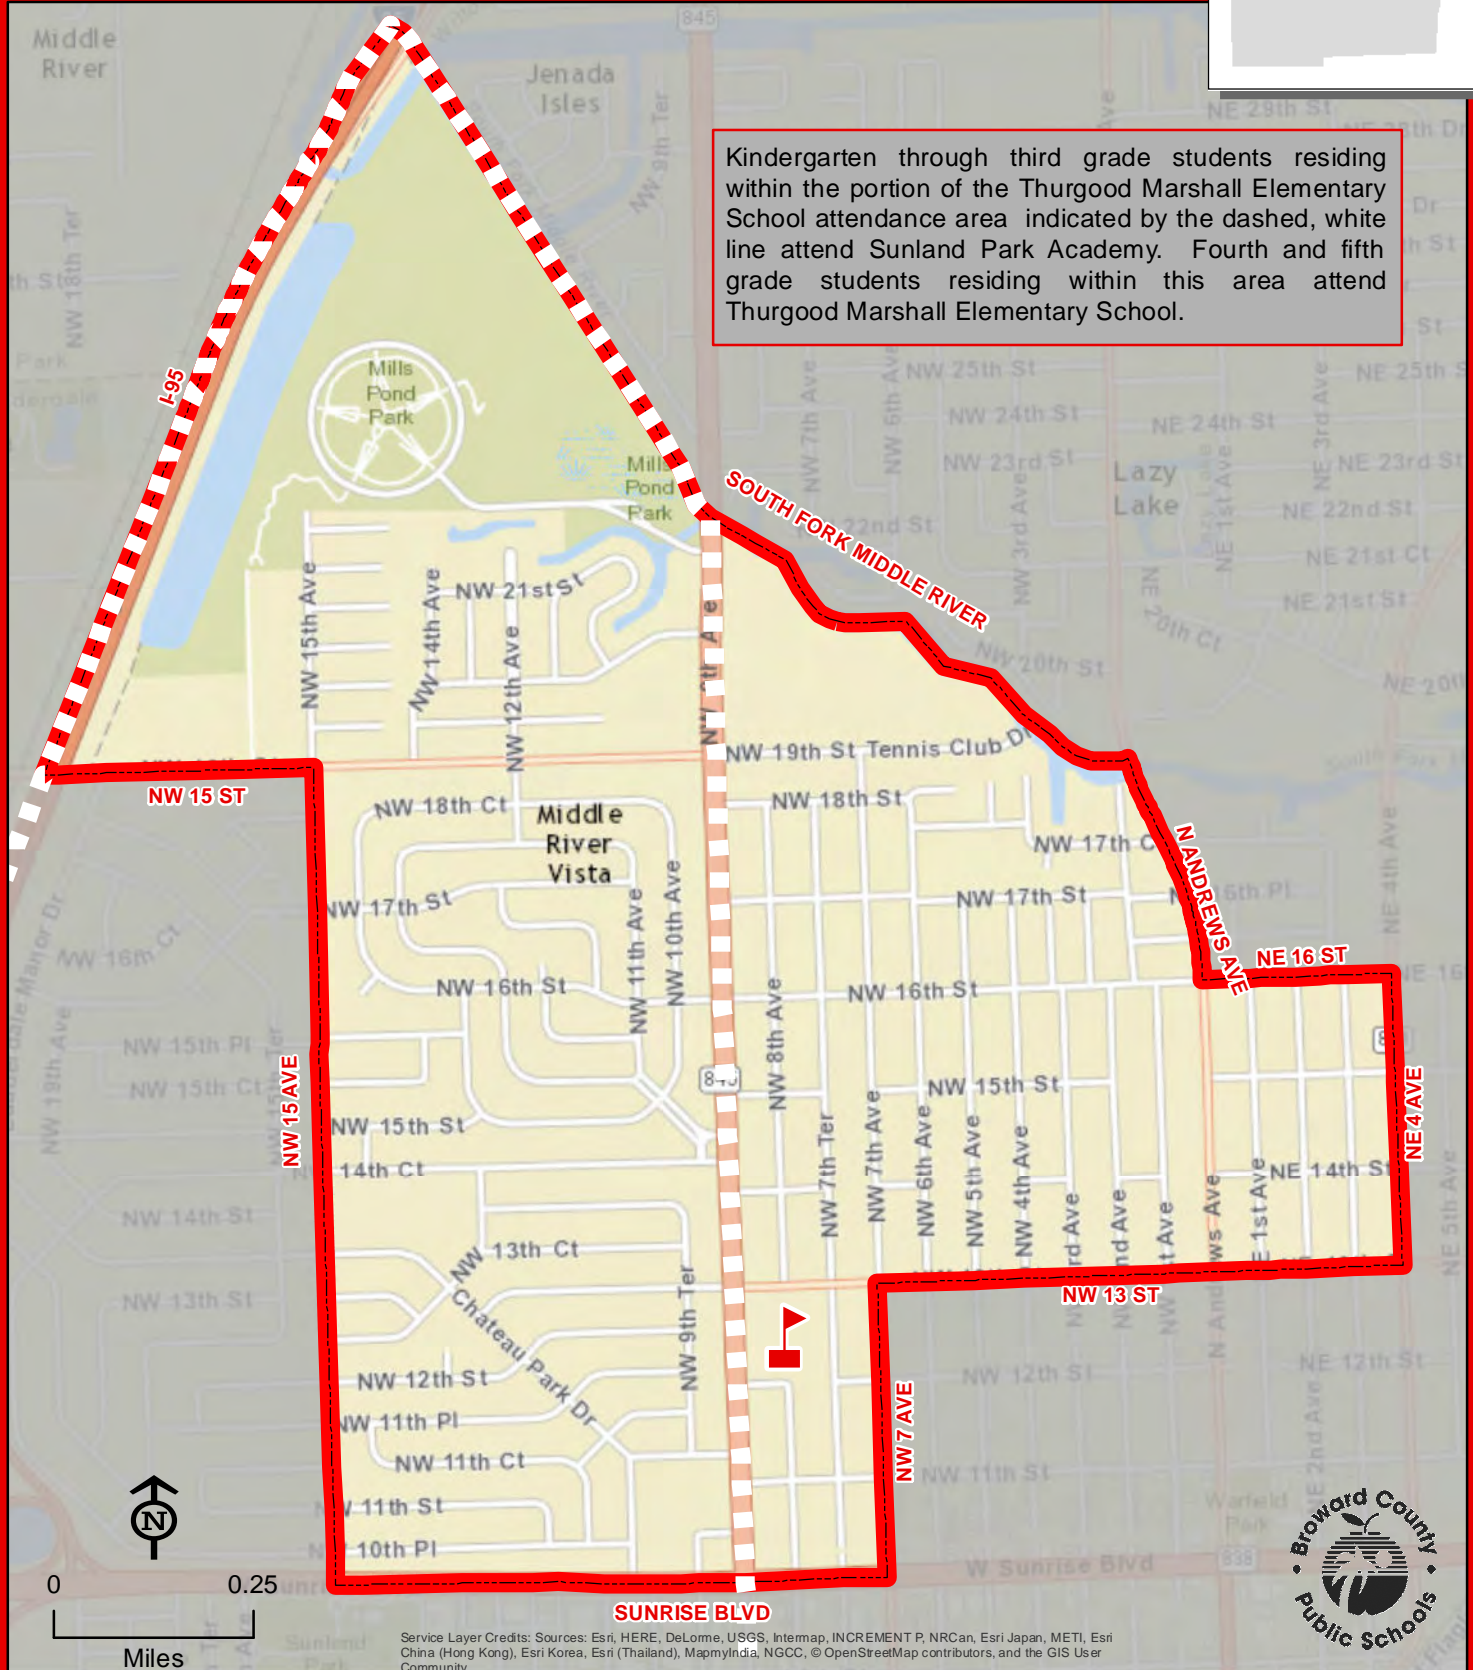

Kindergarten through third grade students residing within the portion of the Thurgood Marshall Elementary School attendance area indicated by the dashed, white line attend Sunland Park Academy. Fourth and fifth grade students residing within this area attend Thurgood Marshall Elementary School.