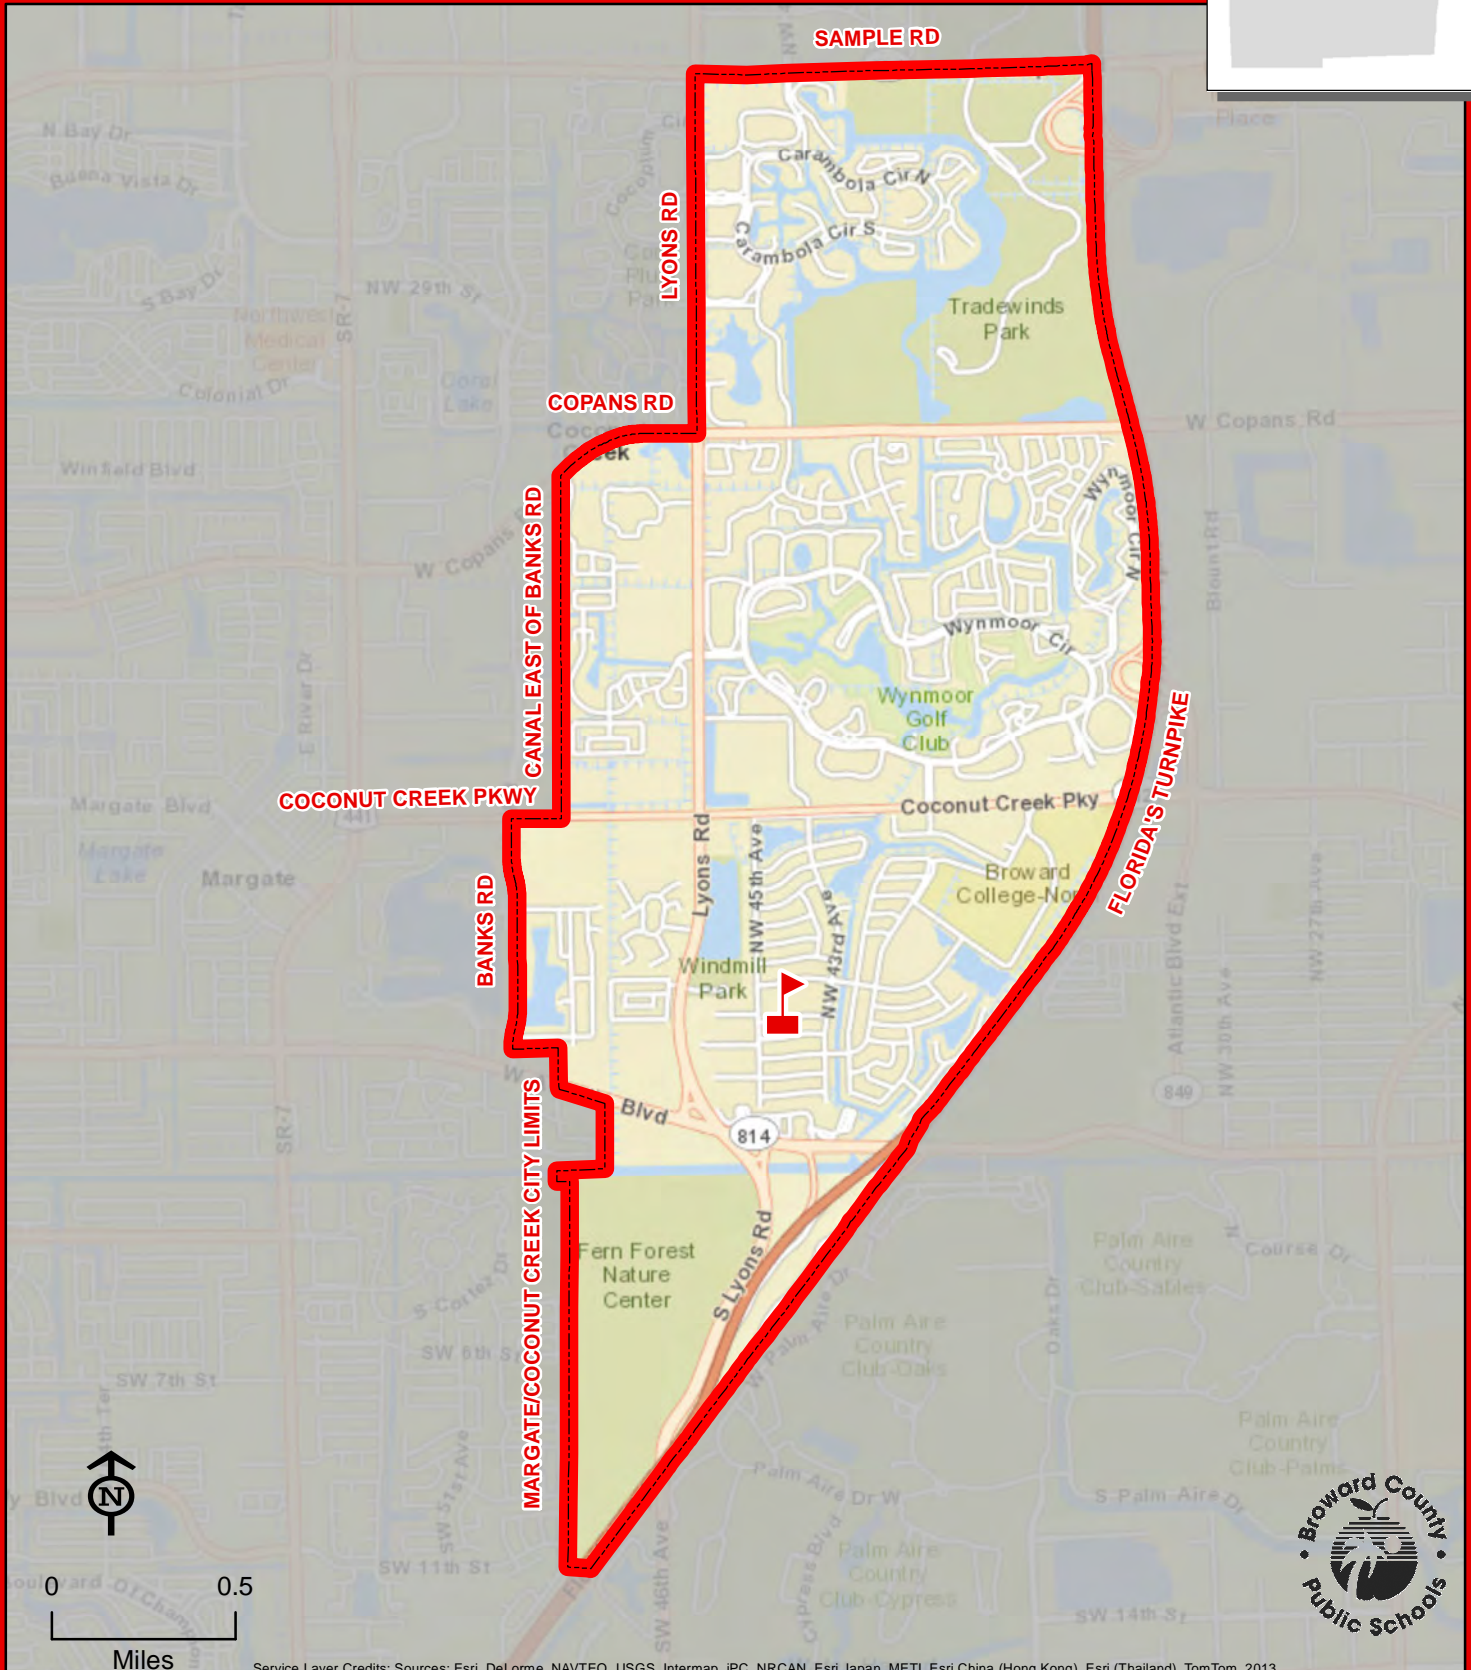

COCONUT CREEK ELEMENTARY SCHOOL

500 NW 45 AVENUE
COCONUT CREEK, FLORIDA 33066
754-322-5800

Service Layer Credits: Sources: Esri, DeLorme, NAVTEQ, USGS, Intermap, iPC, NRCAN, Esri Japan, METI, Esri China (Hong Kong), Esri (Thailand), TomTom, 2013

THIS MAP IS FOR CONCEPTUAL PURPOSES ONLY AND SHOULD NOT BE USED FOR LEGAL BOUNDARY DETERMINATIONS

COCONUT CREEK